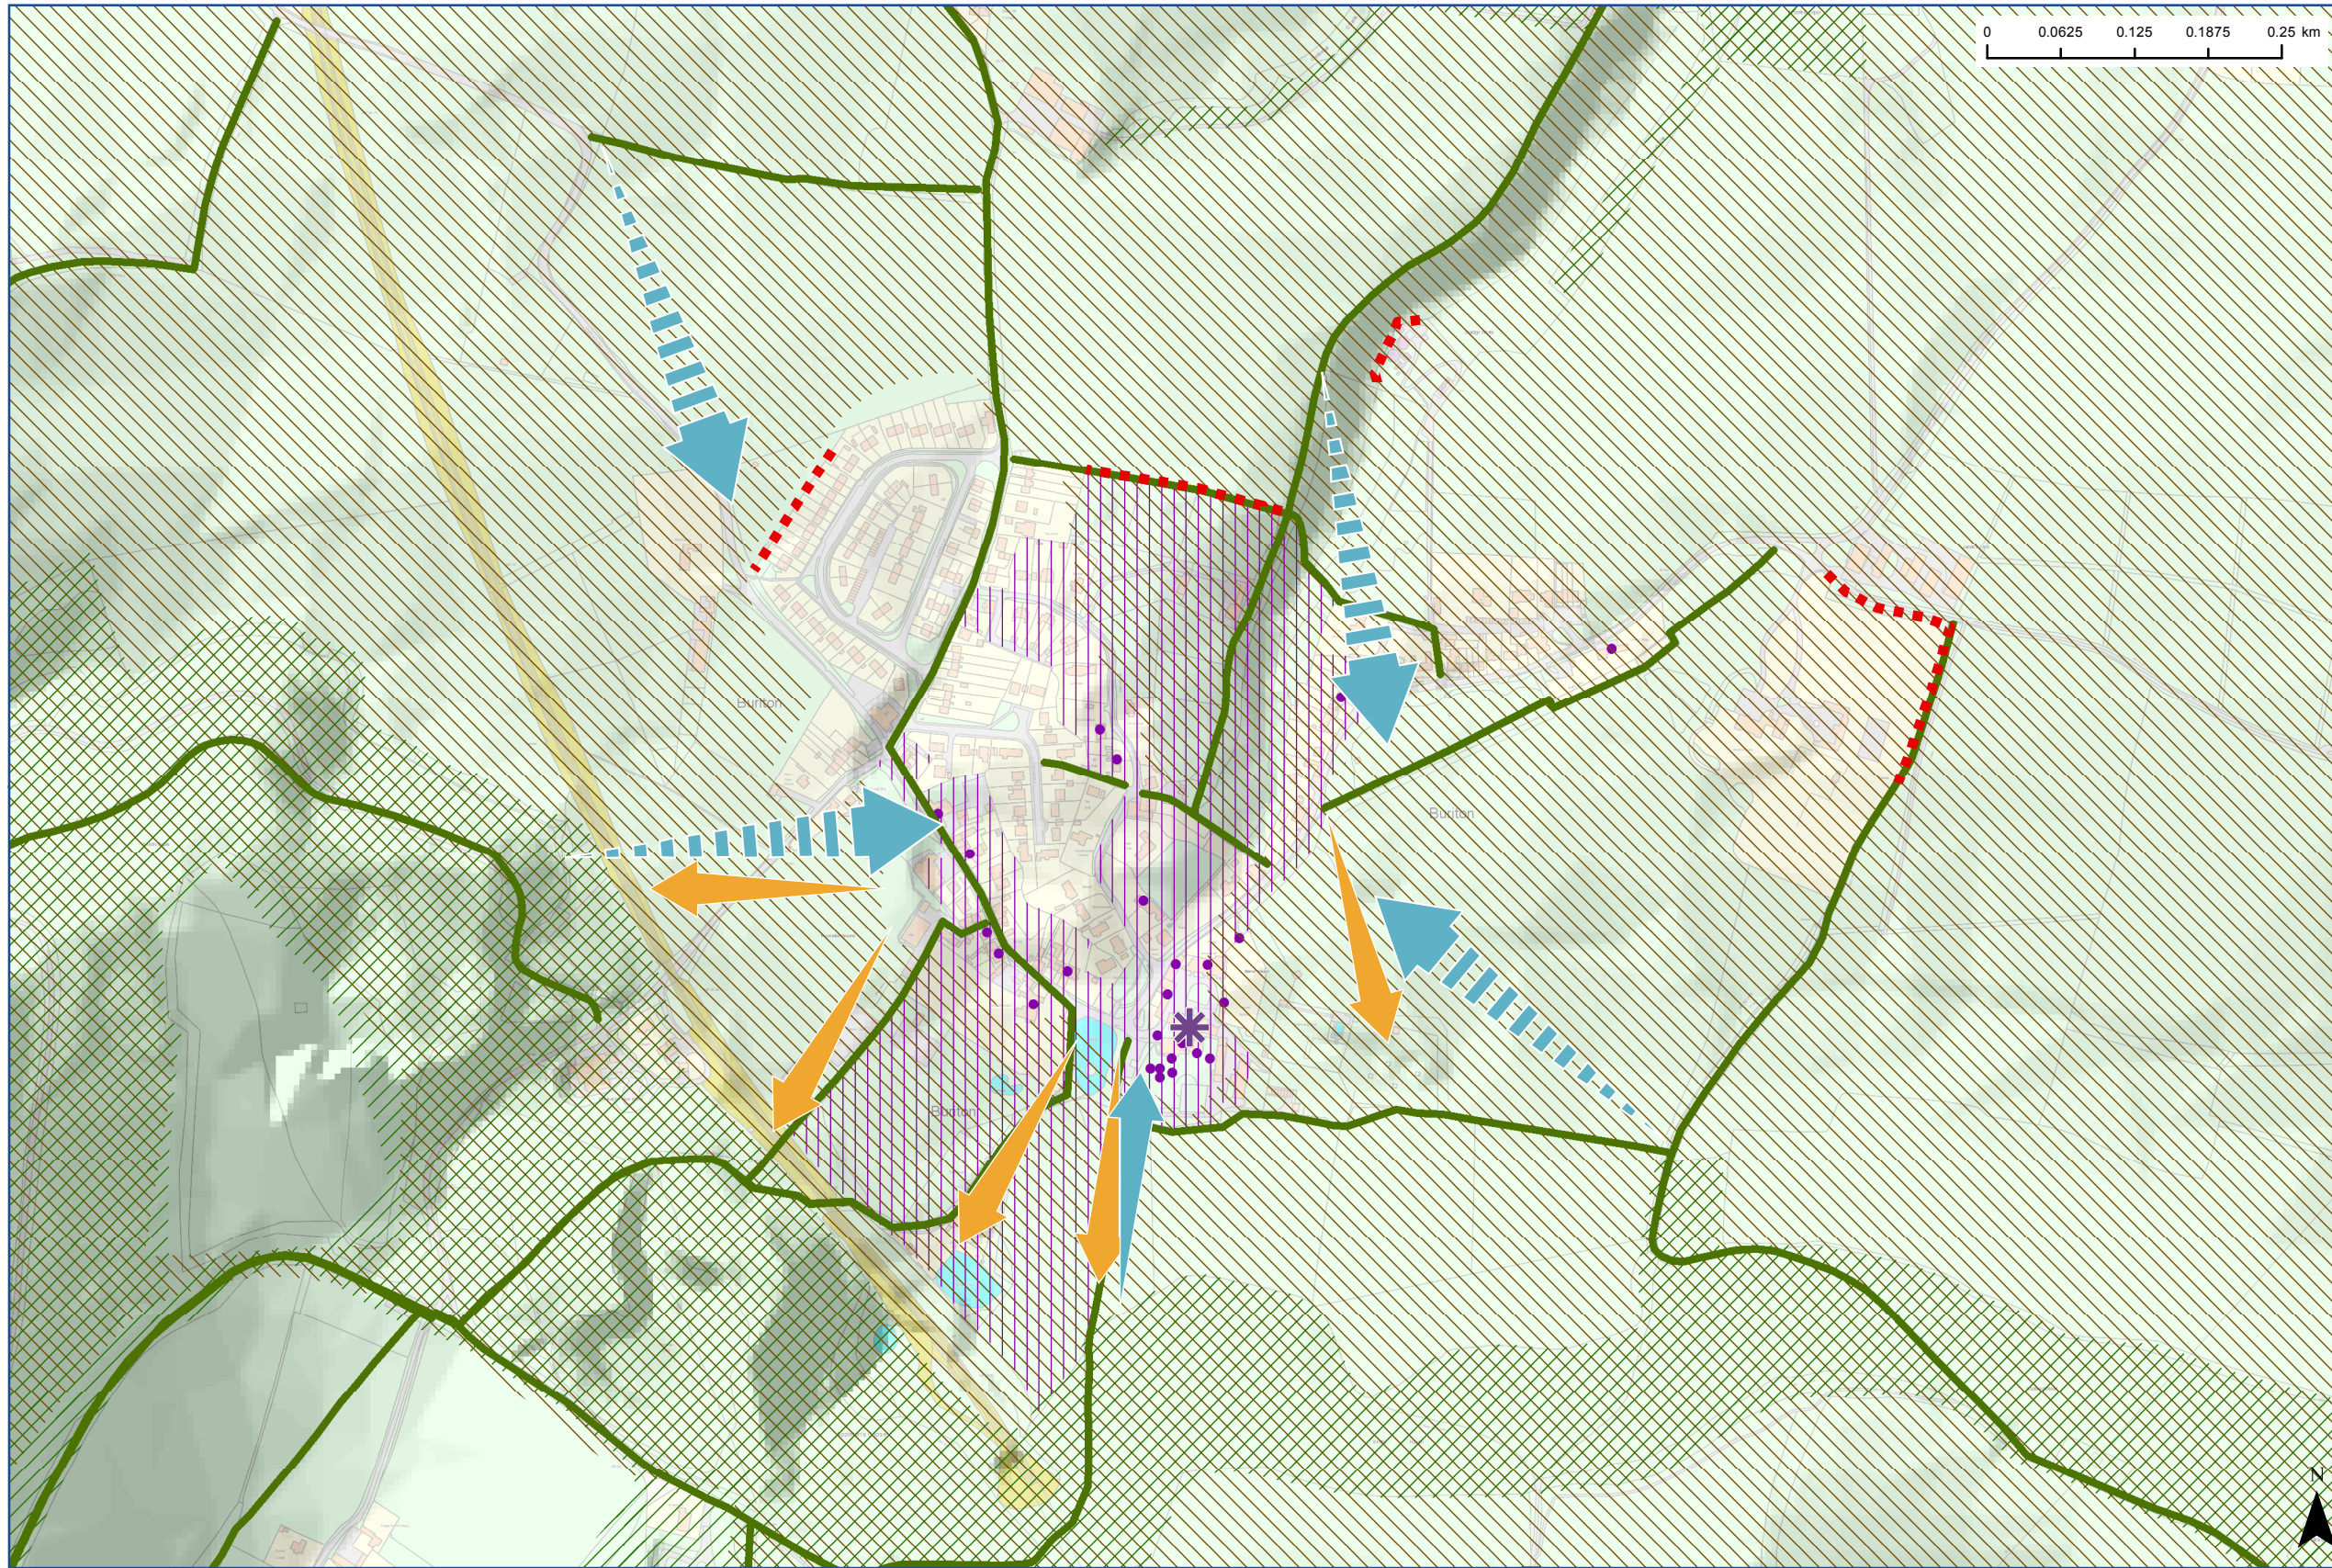

# Settlement Context Study Sensitivity Analysis: Buriton

- Biodiversity
- Landscape Character
- Cultural
- Green Corridor
- Viewpoints
  - Glimpsed View
  - Open unfiltered view
  - View out of settlement
- Landmarks
- Intrusion (noise and visual)
- River and stream corridor
- Cycle Route