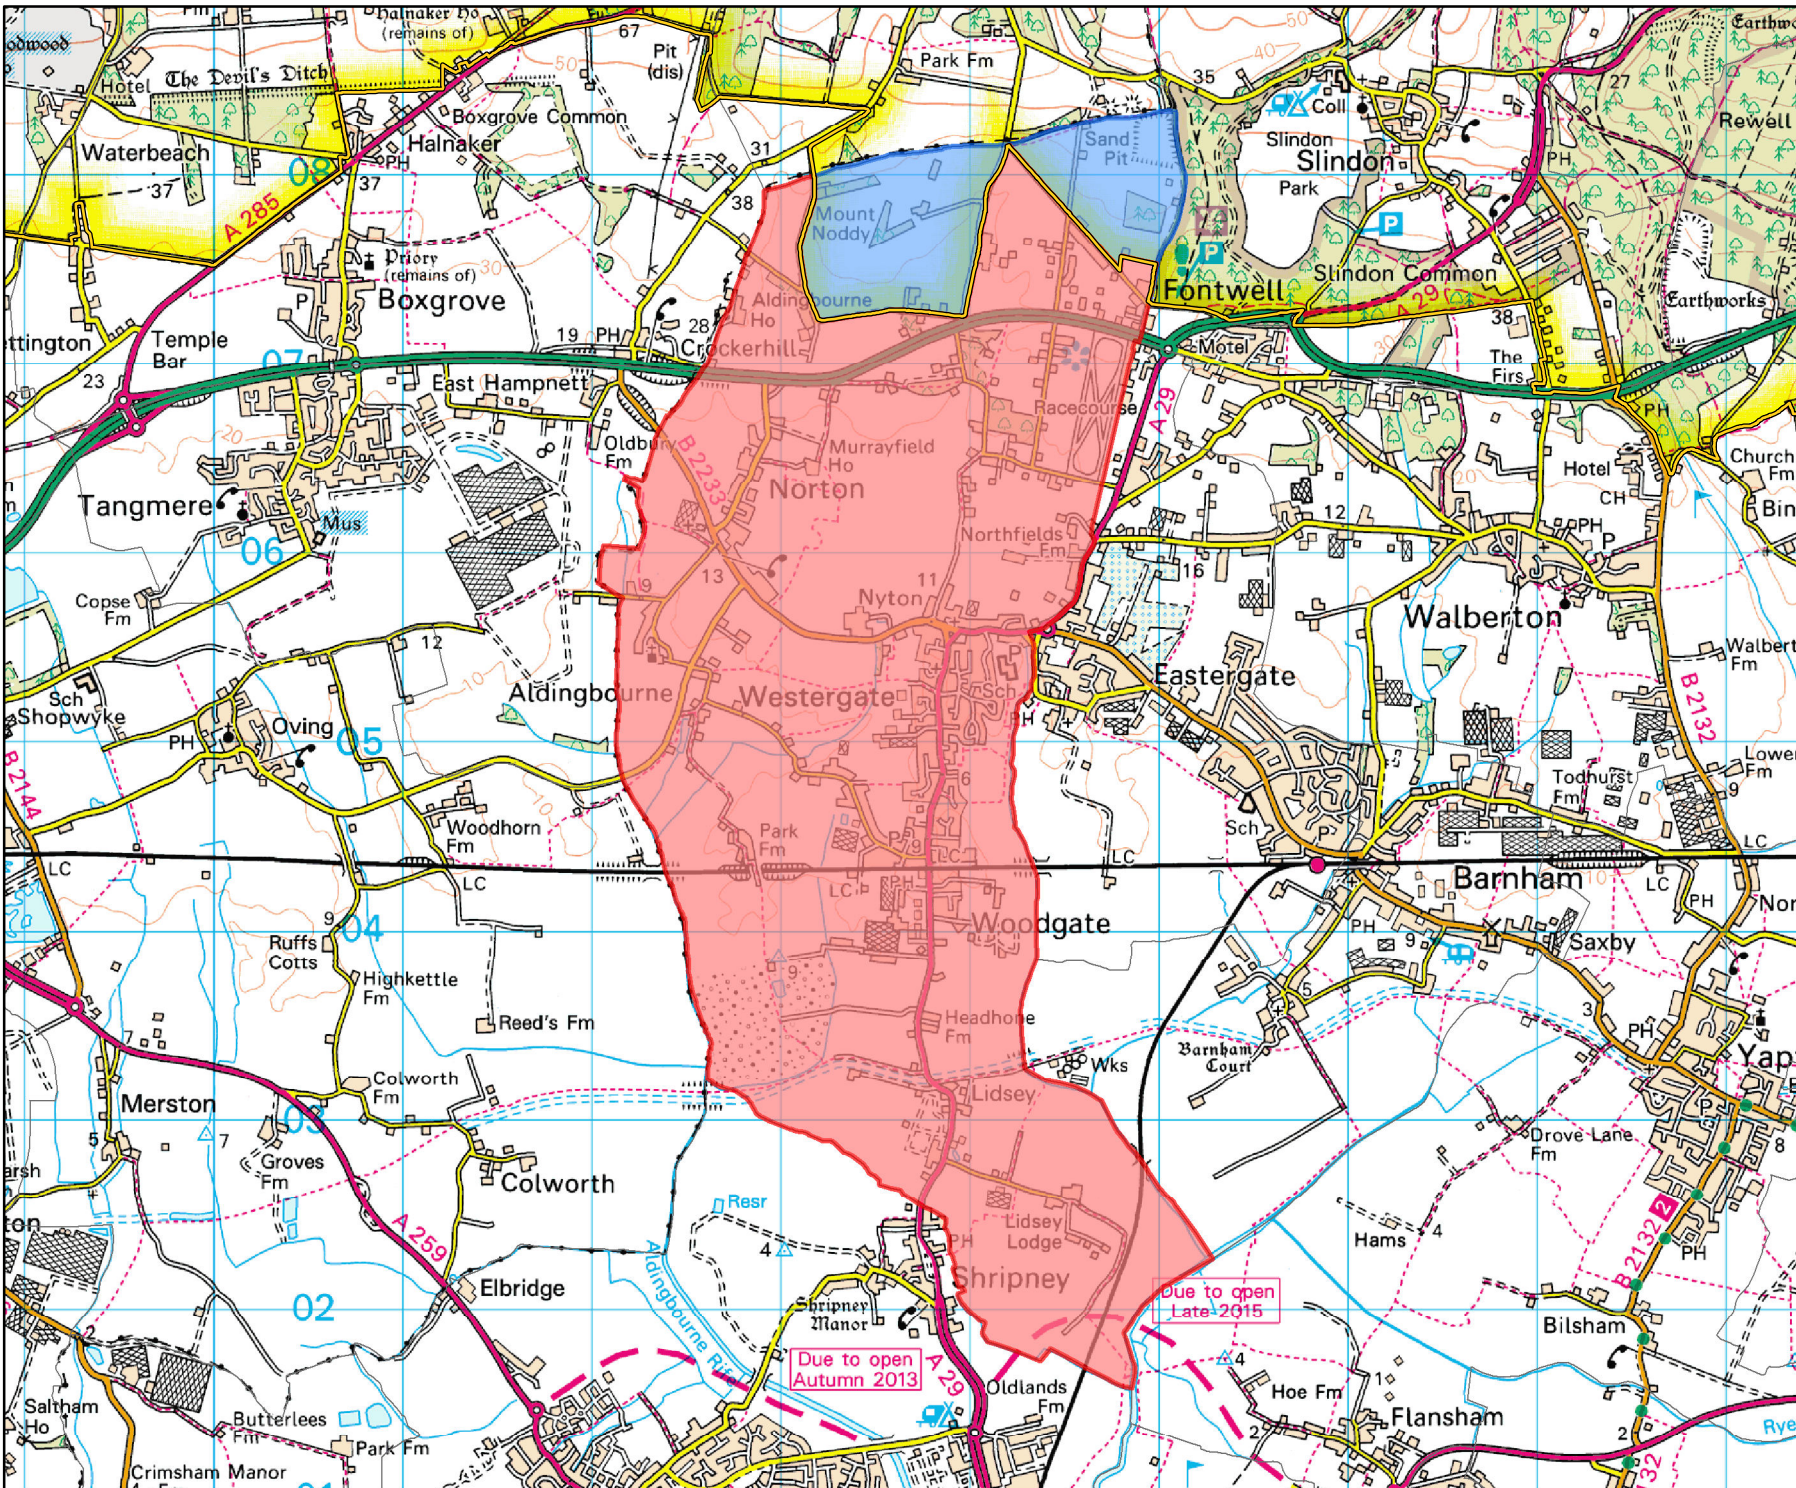

Designated Neighbourhood Area

- Within the National Park
- Outside the National Park -
- Not Designated by National Park Authority
- South Downs National Park Boundary

Scale @ A4 40,000
© Crown copyright and database rights
2014 Ordnance Survey 100050083

Designated Neighbourhood Area:
Aldingbourne