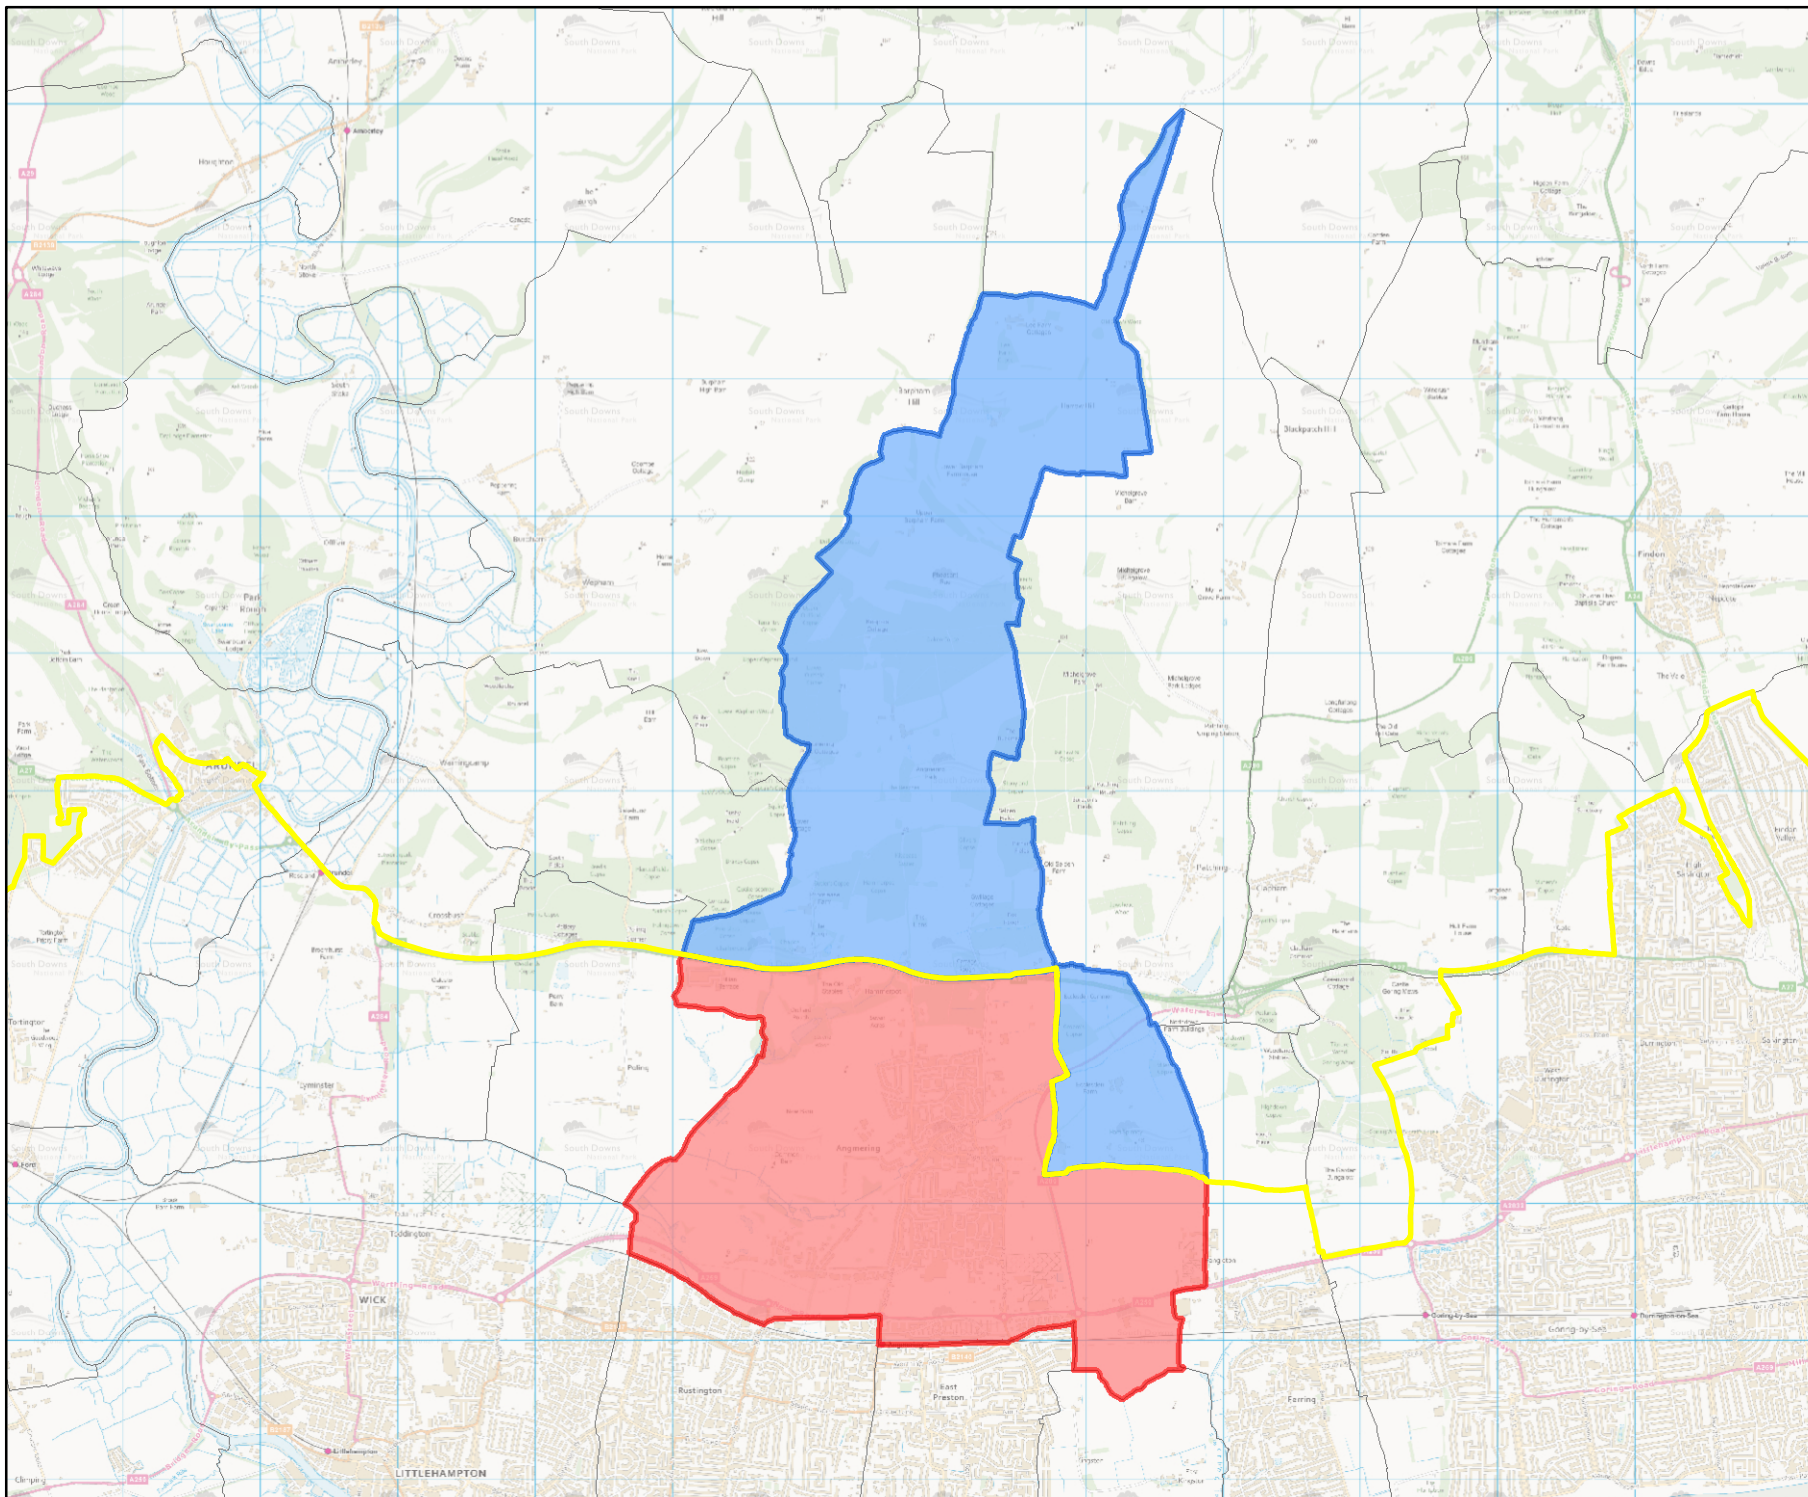

Designated Neighbourhood Area: Angmering

KEY

 South Downs National Park Boundary

Designated Neighbourhood Area

 Within the National Park

 Outside the National Park
- Not Designated by National Park Authority

Scale 1:55,000

© Crown copyright and database rights
2013 Ordnance Survey 100050083