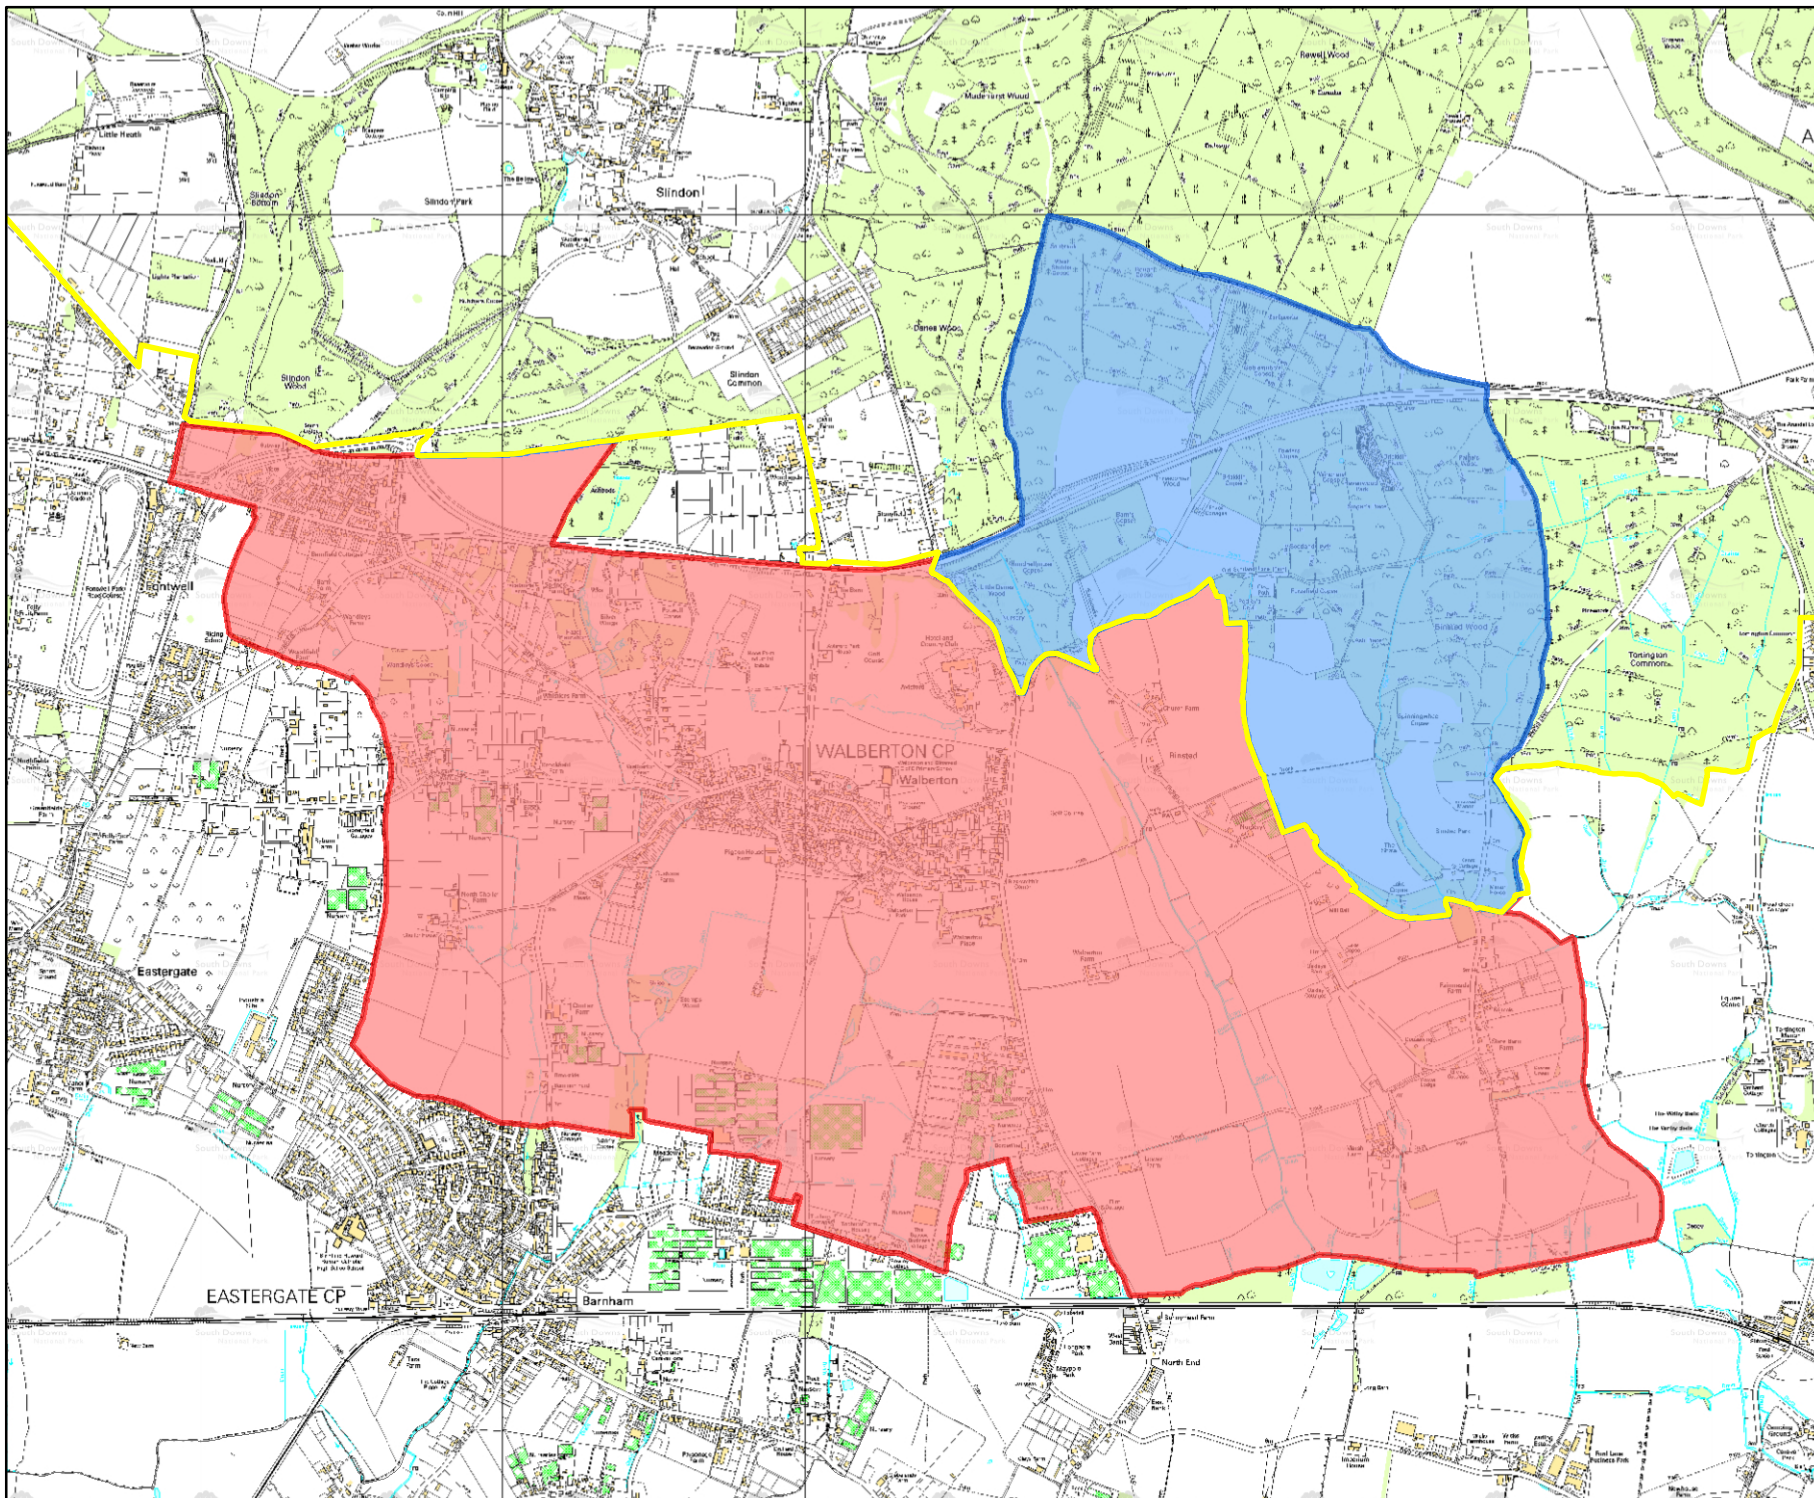

Designated Neighbourhood Area: Walberton

KEY

-  South Downs National Park Boundary
-  Designated Neighbourhood Area
Within the National Park
-  Outside the National Park
- Not Designated by National Park Authority

Scale 1:25,000

© Crown copyright and database rights
2013 Ordnance Survey 100050083