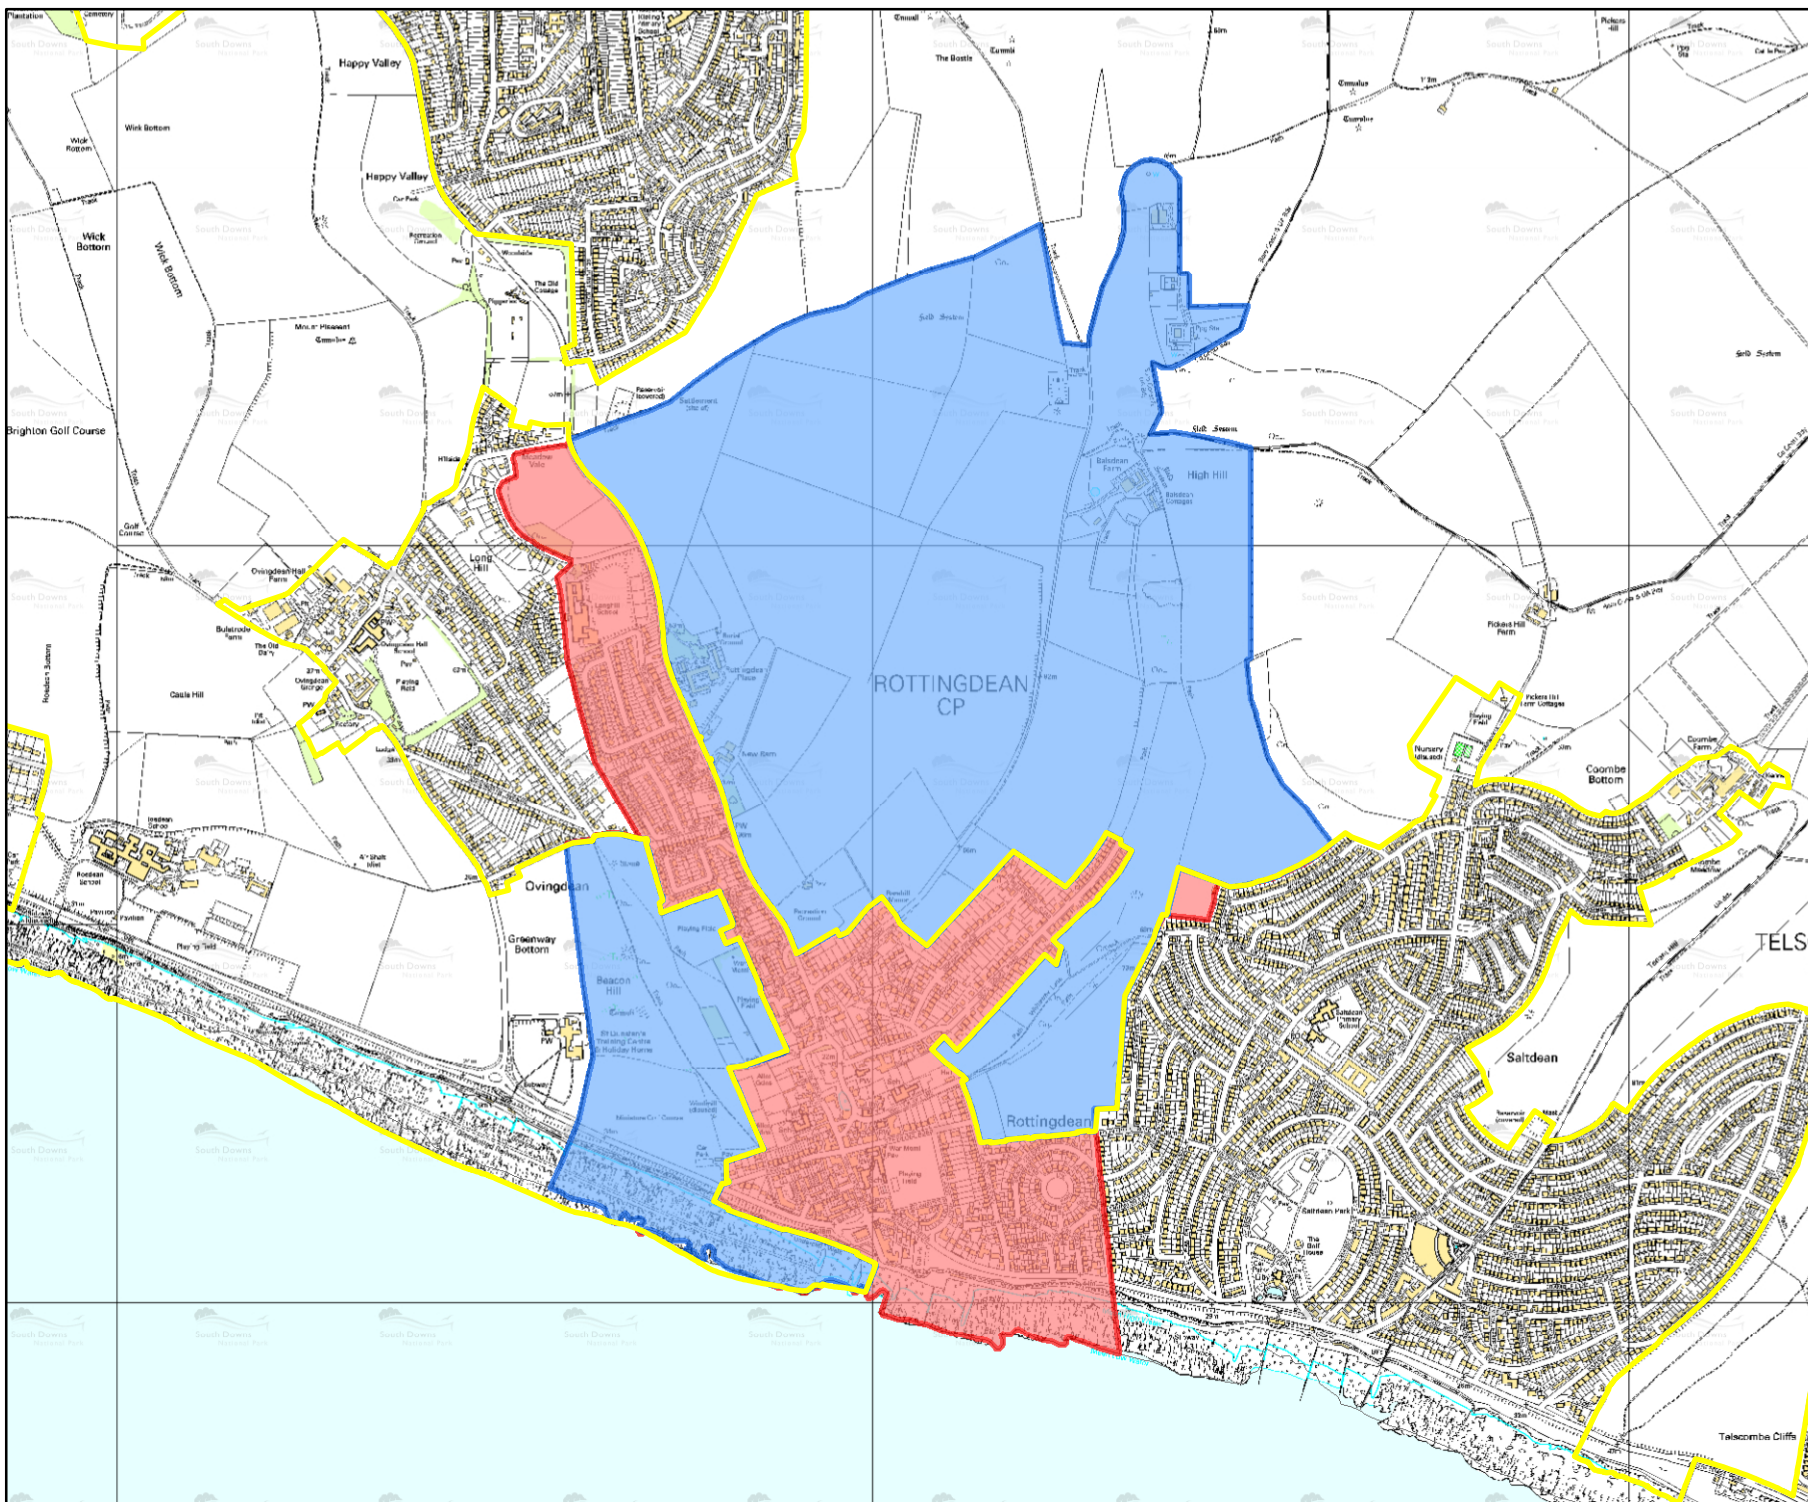

Designated Neighbourhood Area: Rottingdean

KEY

 South Downs National Park Boundary

 Designated Neighbourhood Area
Within the National Park

 Outside the National Park
- Not Designated by National Park Authority

Scale 1:20,000

© Crown copyright and database rights
2013 Ordnance Survey 100050083