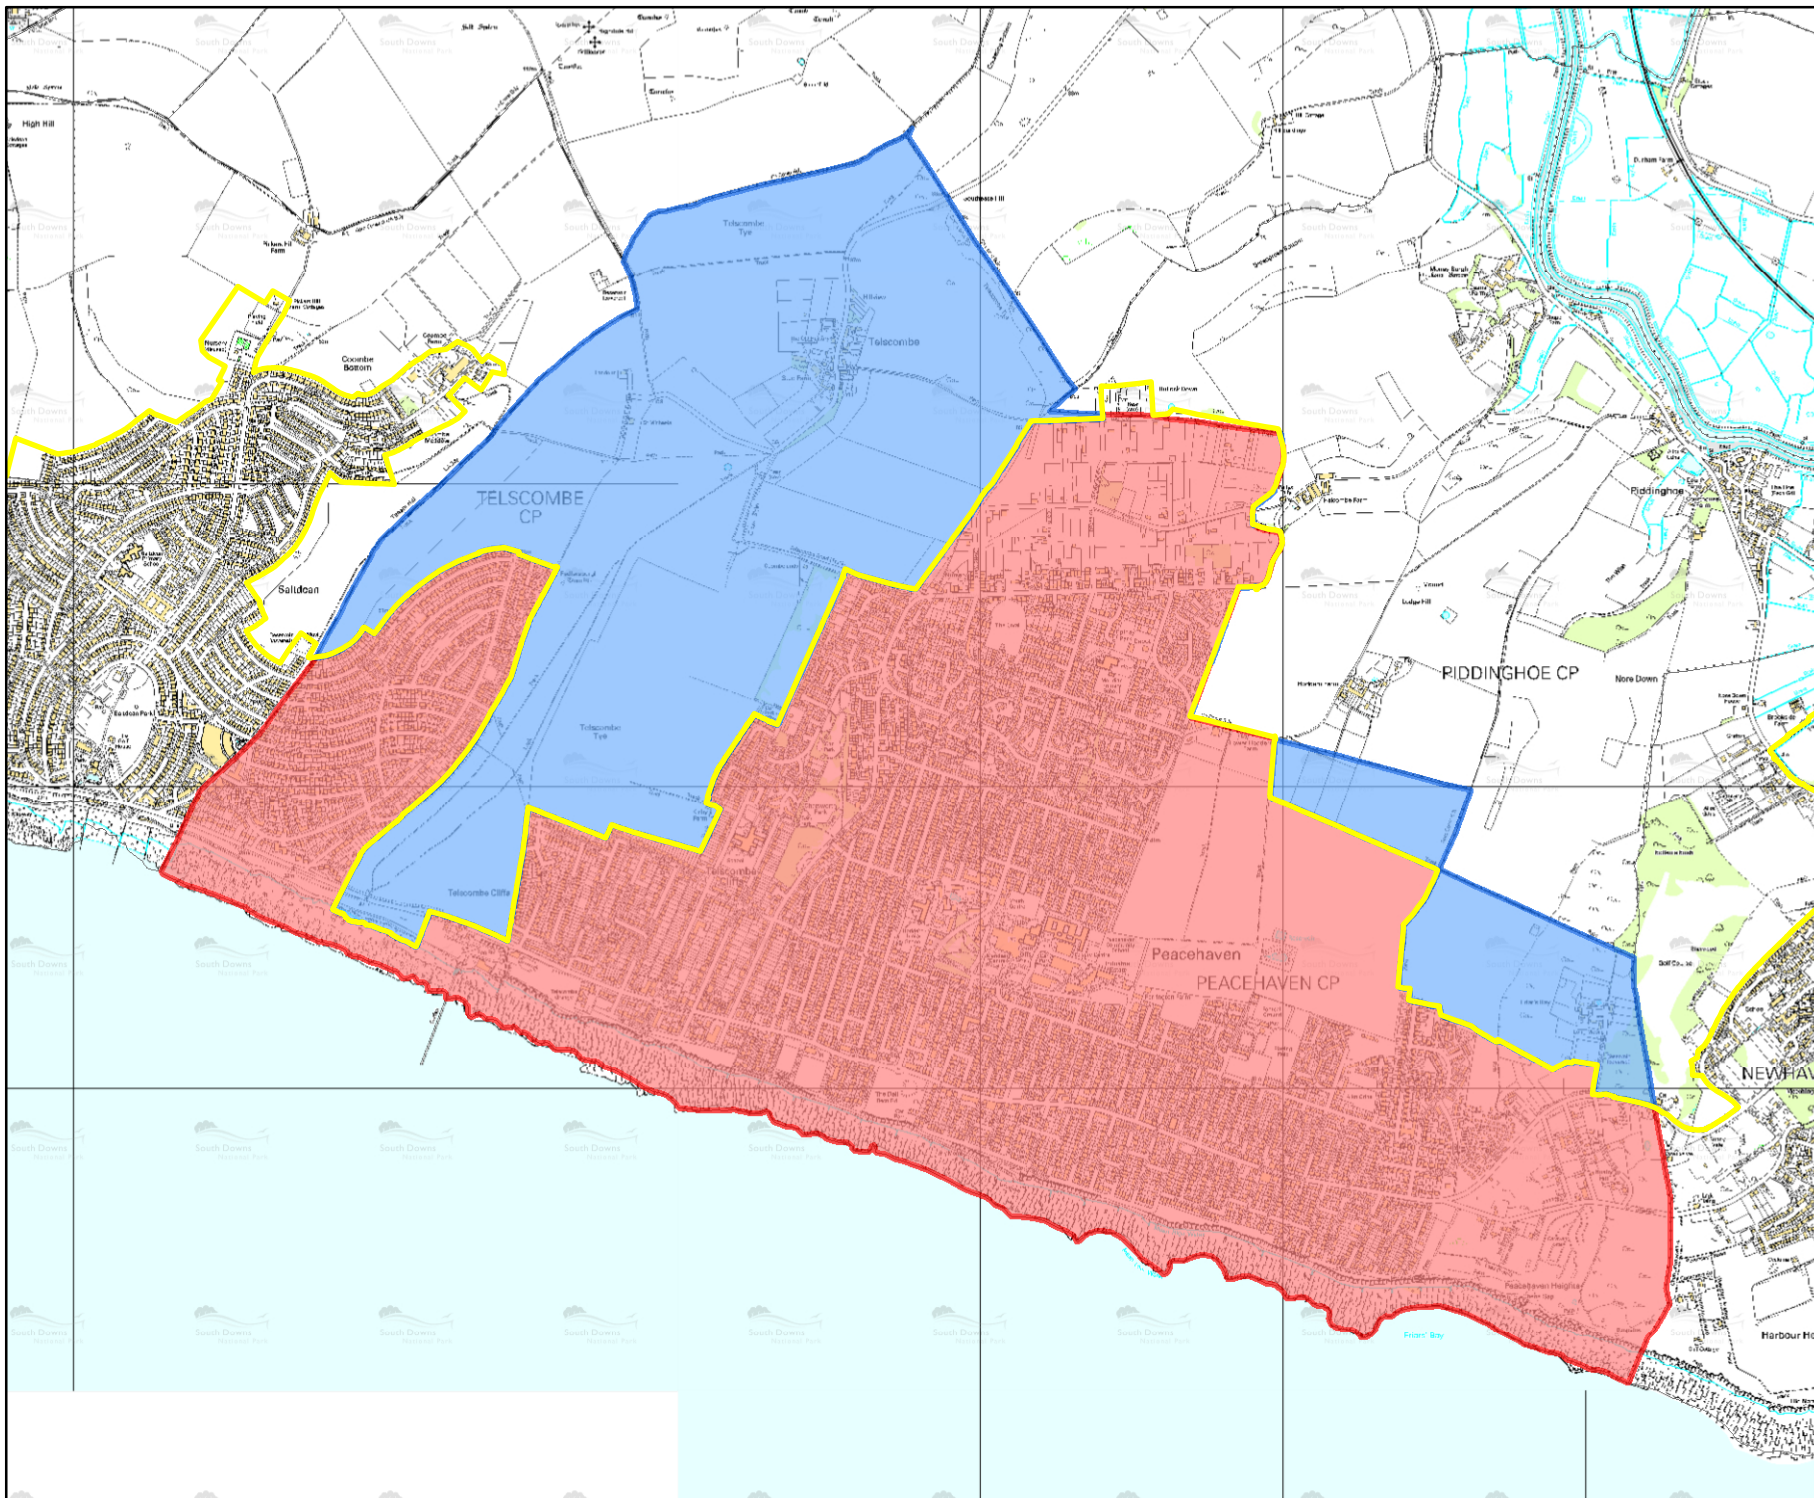

# Designated Neighbourhood Area: Peacehaven and Telscombe

## KEY

-  South Downs National Park Boundary
- Designated Neighbourhood Area
  -  Within the National Park
  -  Outside the National Park - Not Designated by National Park Authority

Scale 1:25,000

© Crown copyright and database rights  
2013 Ordnance Survey 100050083