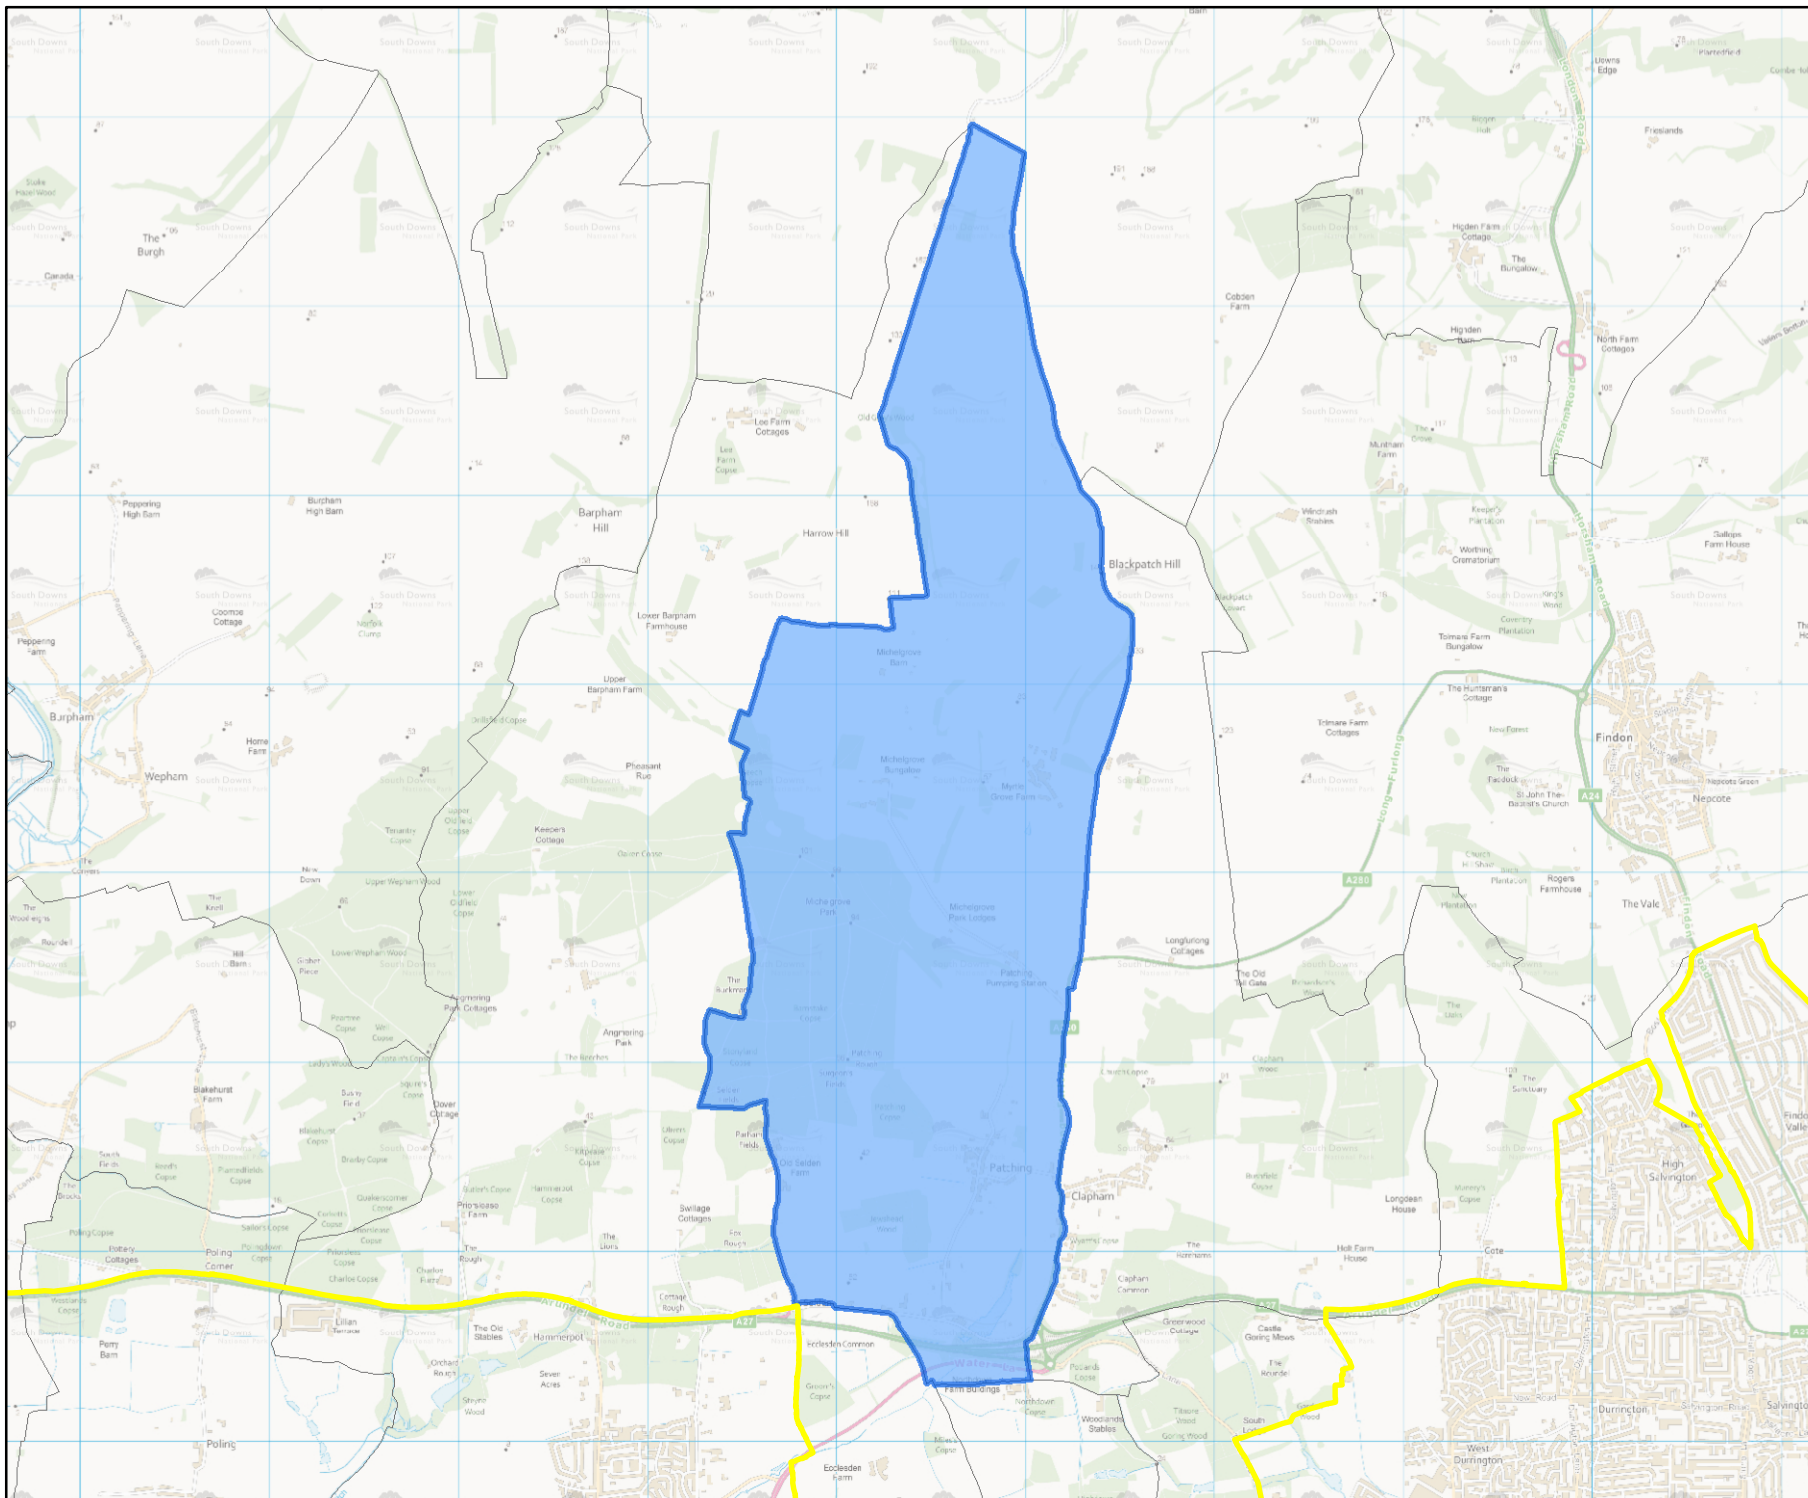

Designated Neighbourhood Area: Patching

KEY

 South Downs National Park Boundary

Designated Neighbourhood Area

 Within the National Park

Scale 1:40,000

© Crown copyright and database rights
2013 Ordnance Survey 100050083