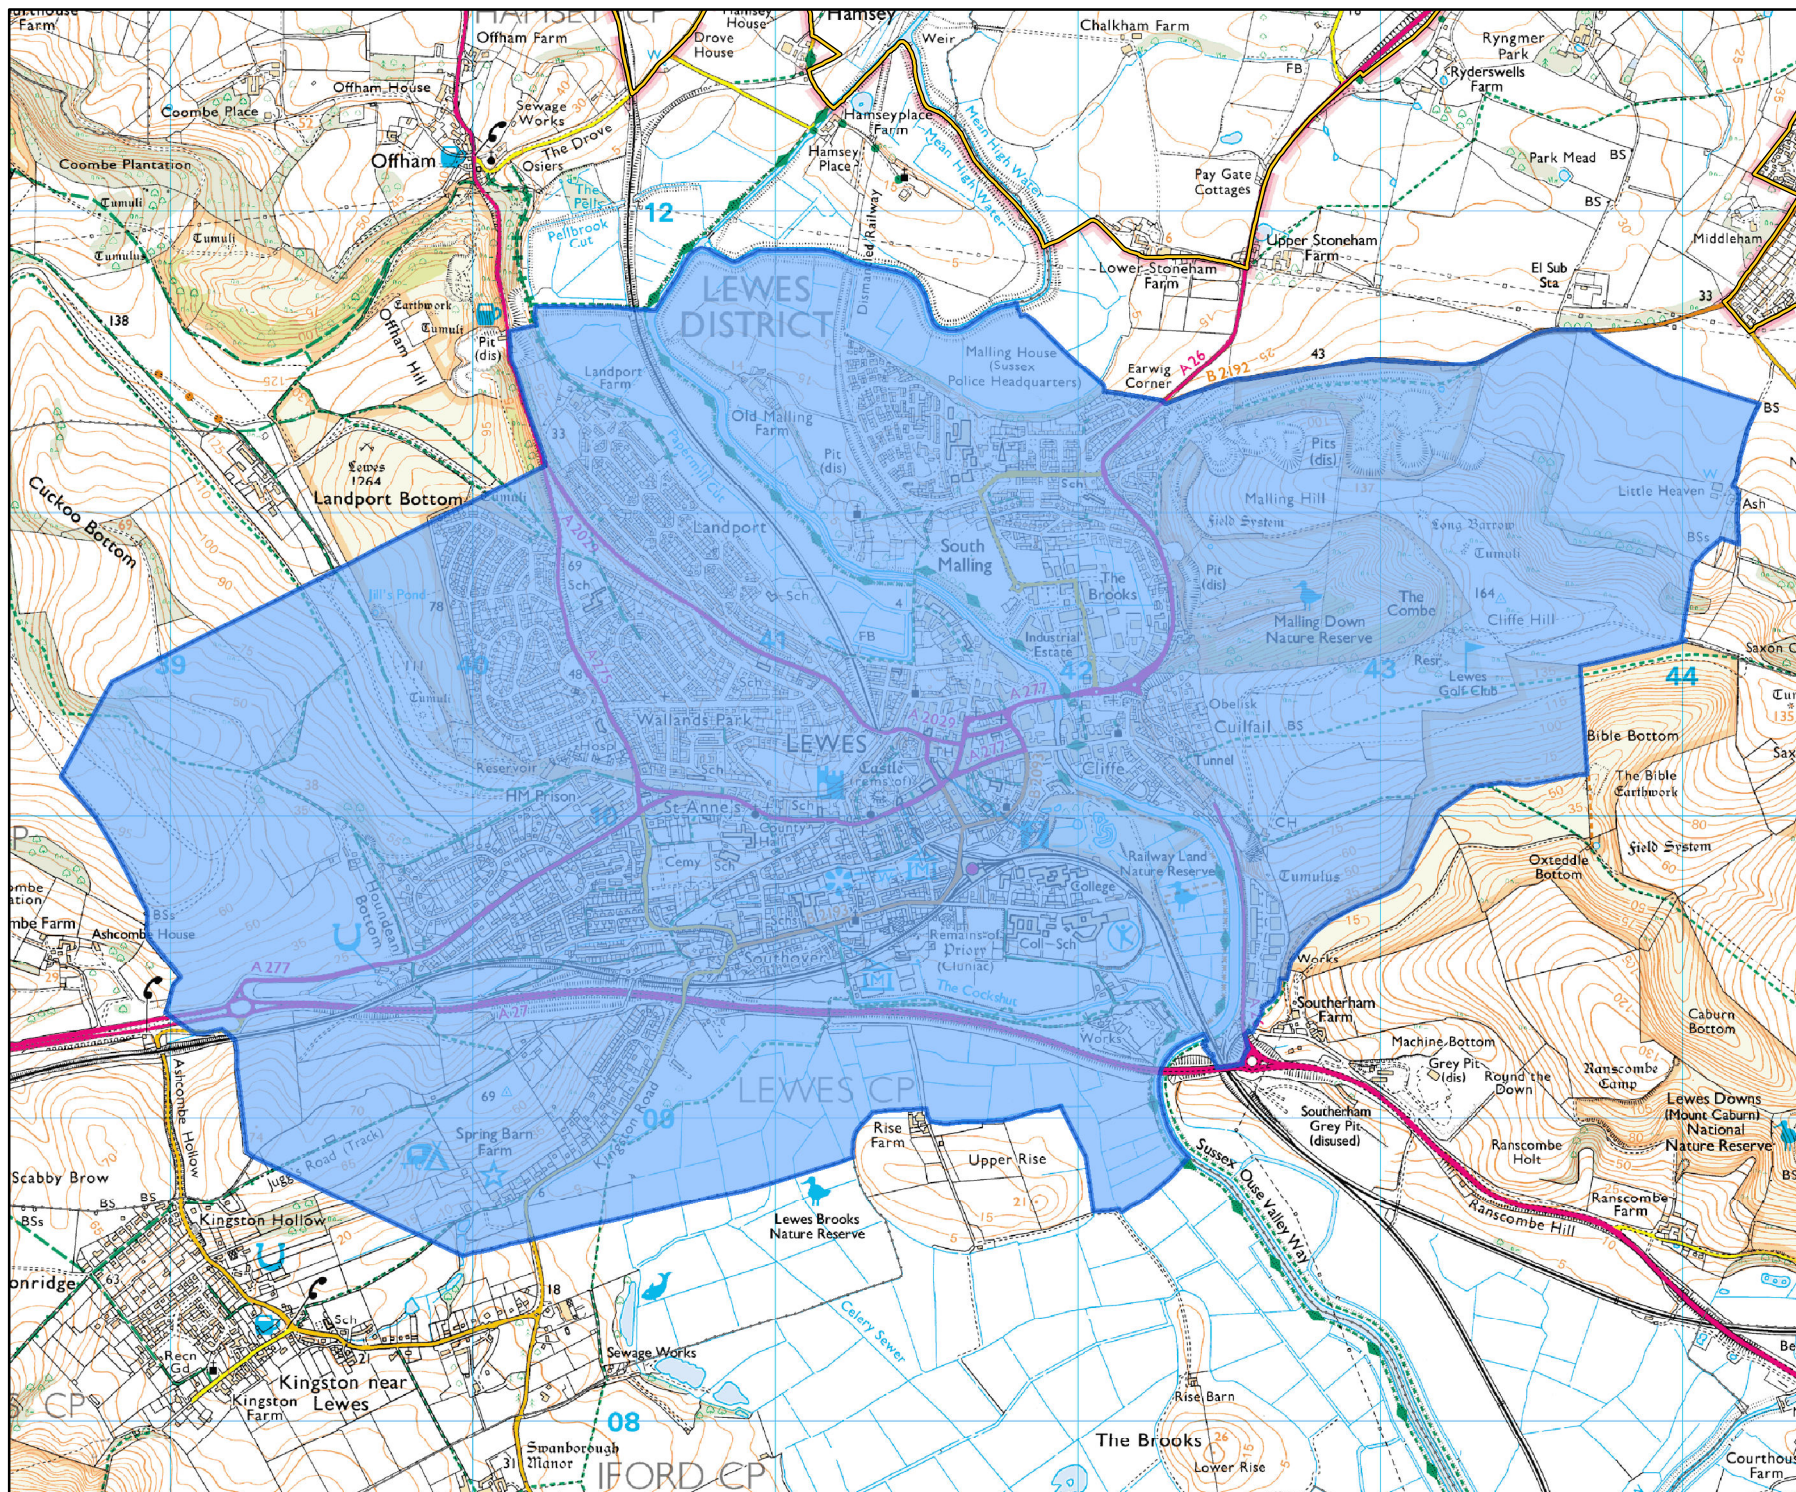

Designated Neighbourhood Area

- Within the National Park
- Outside the National Park -
- Not Designated by National Park Authority
- South Downs National Park Boundary

Scale @ A4 25,000
© Crown copyright and database rights
2014 Ordnance Survey 100050083

Designated Neighbourhood Area:
Lewes