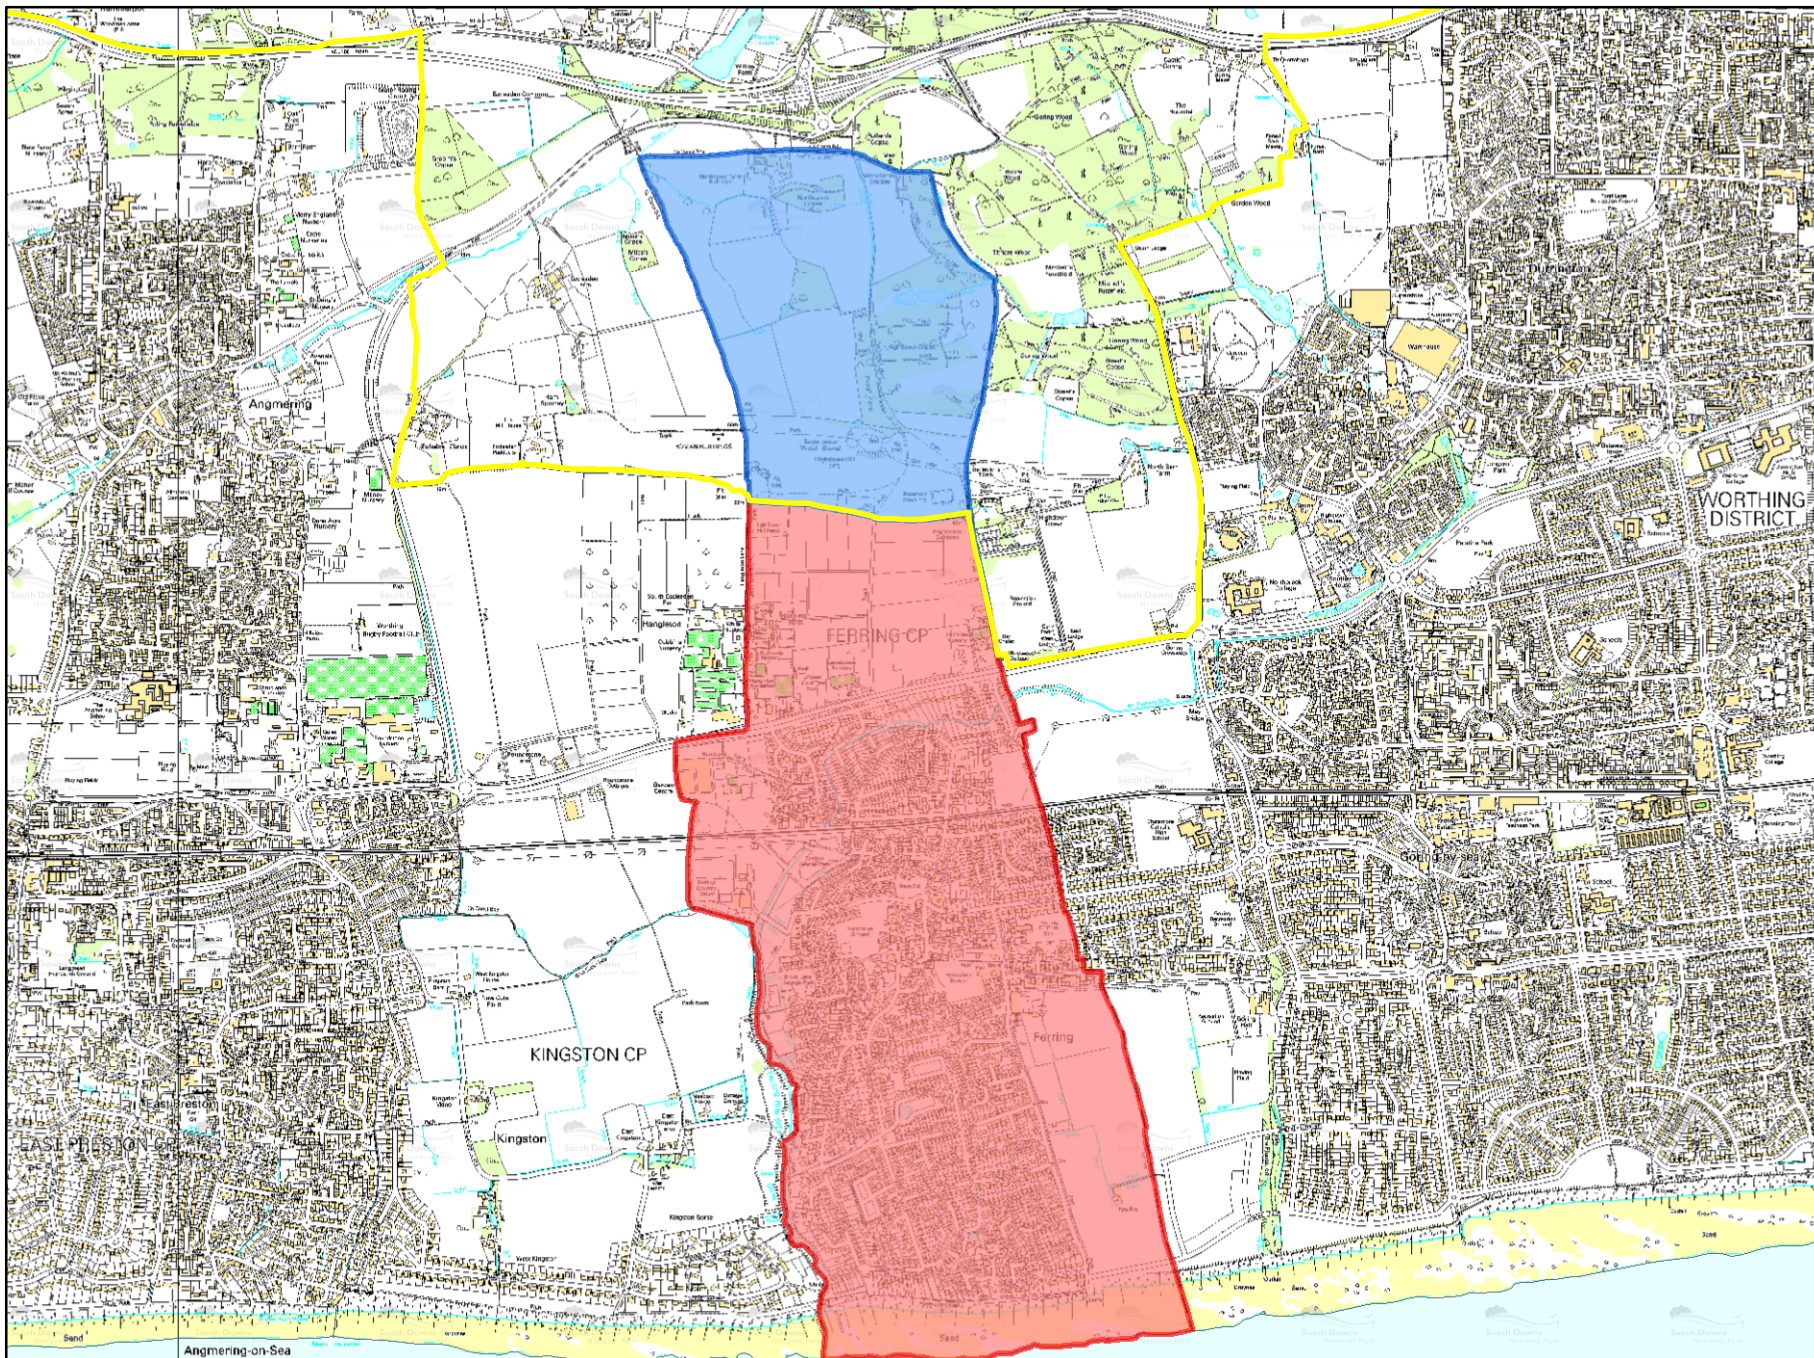

# Designated Neighbourhood Area: Ferring

## KEY

-  South Downs National Park Boundary
-  Designated Neighbourhood Area  
Within the National Park
-  Outside the National Park  
- Not Designated by National Park Authority

Scale 1:25,000

© Crown copyright and database rights  
2013 Ordnance Survey 100050083