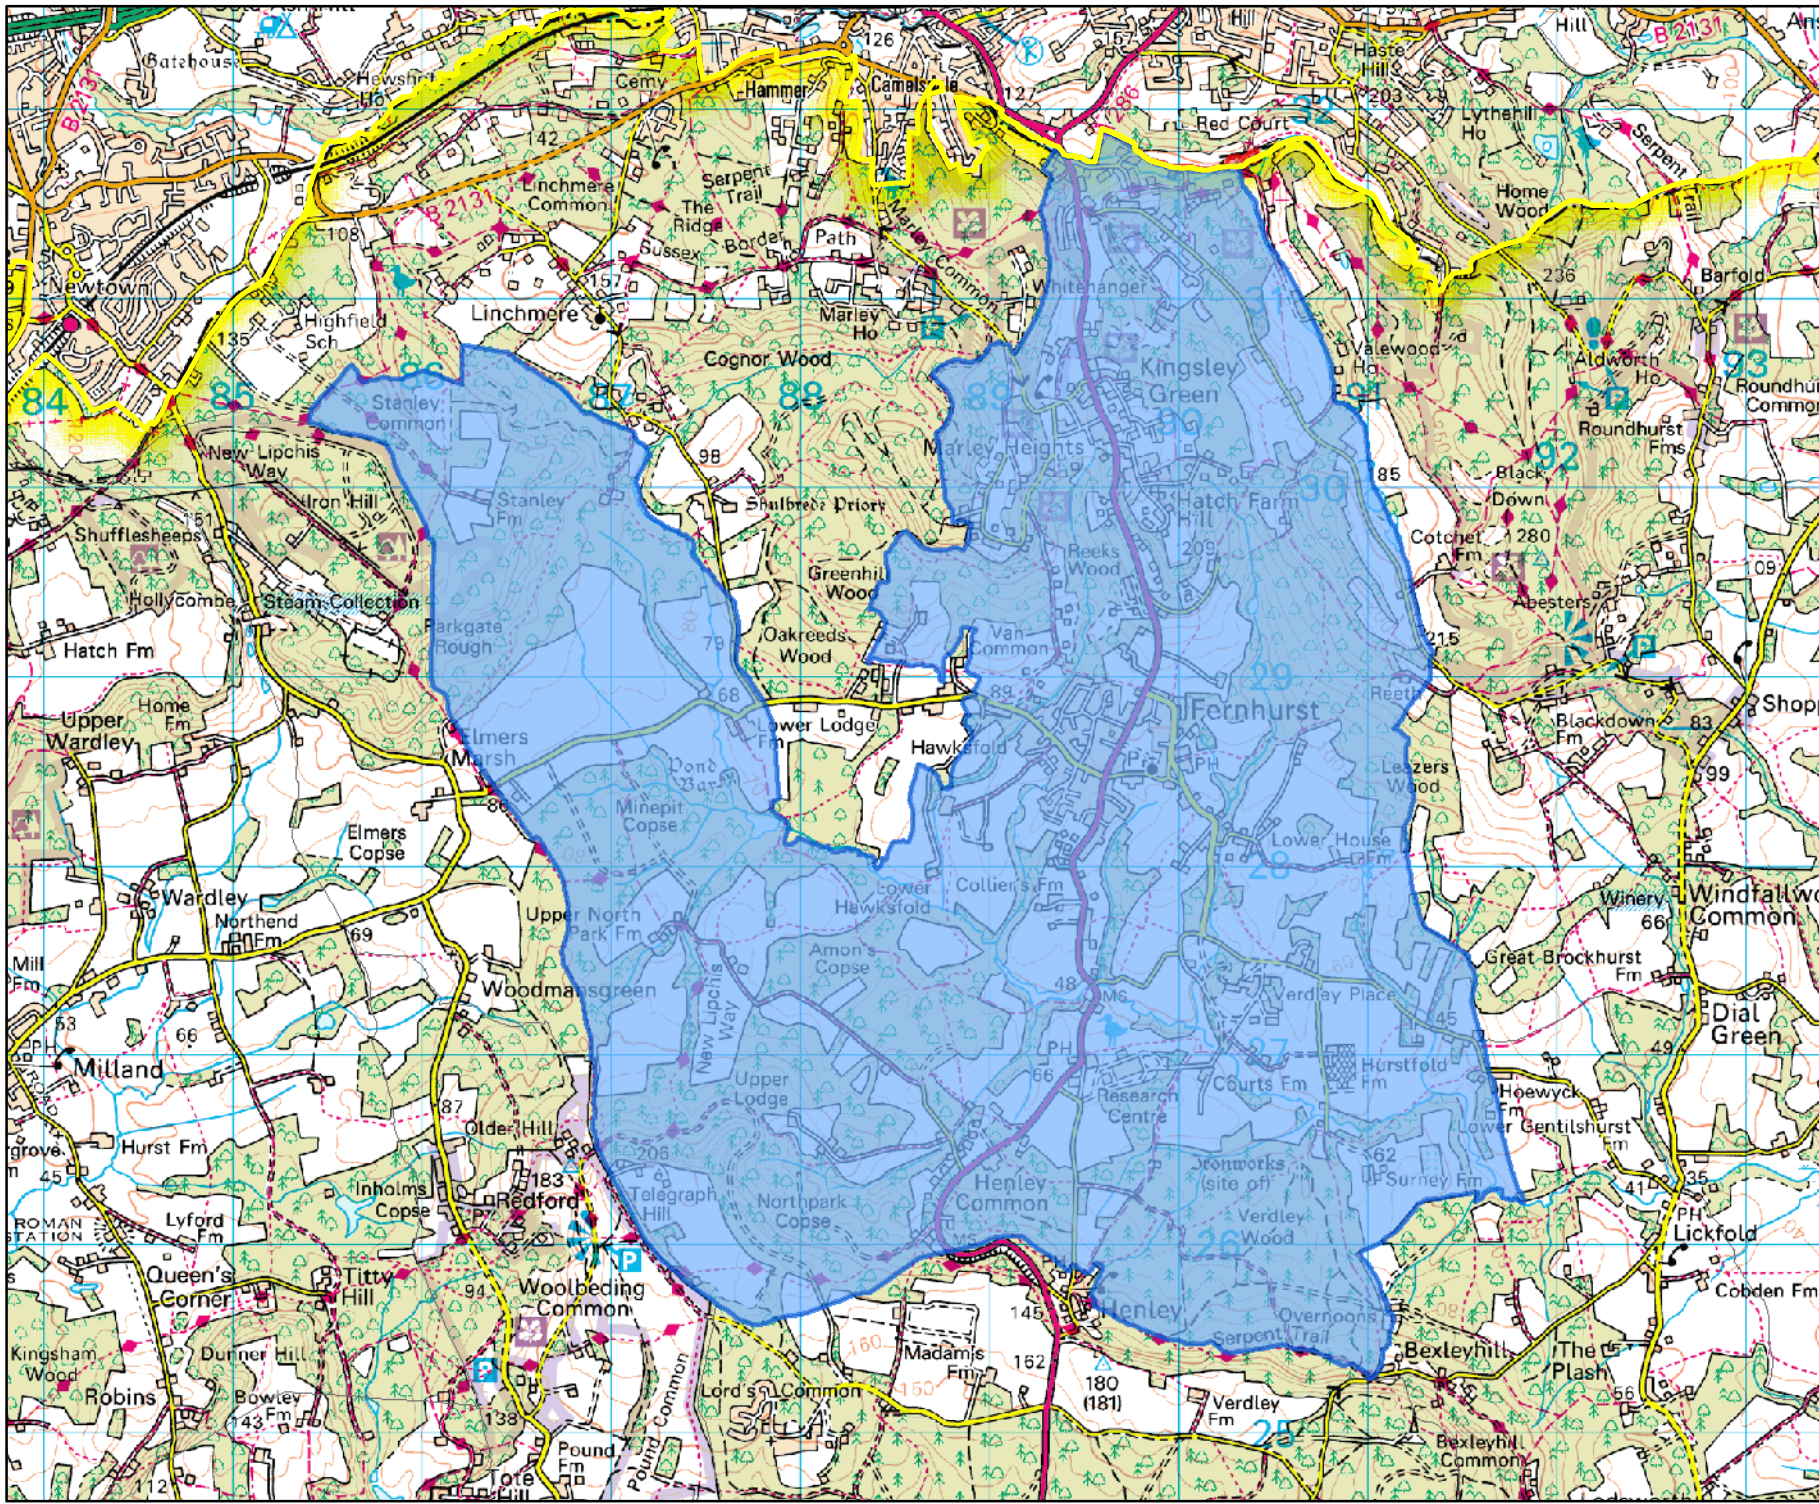

Designated Neighbourhood Area: Fernhurst

- KEY**
- South Downs National Park Boundary
 - Designated Neighbourhood Area
 - Within the National Park
 - Outside the National Park - Not Designated by National Park Authority

Scale 1:40,000
 © Crown copyright and database rights
 2013 Ordnance Survey 100050083