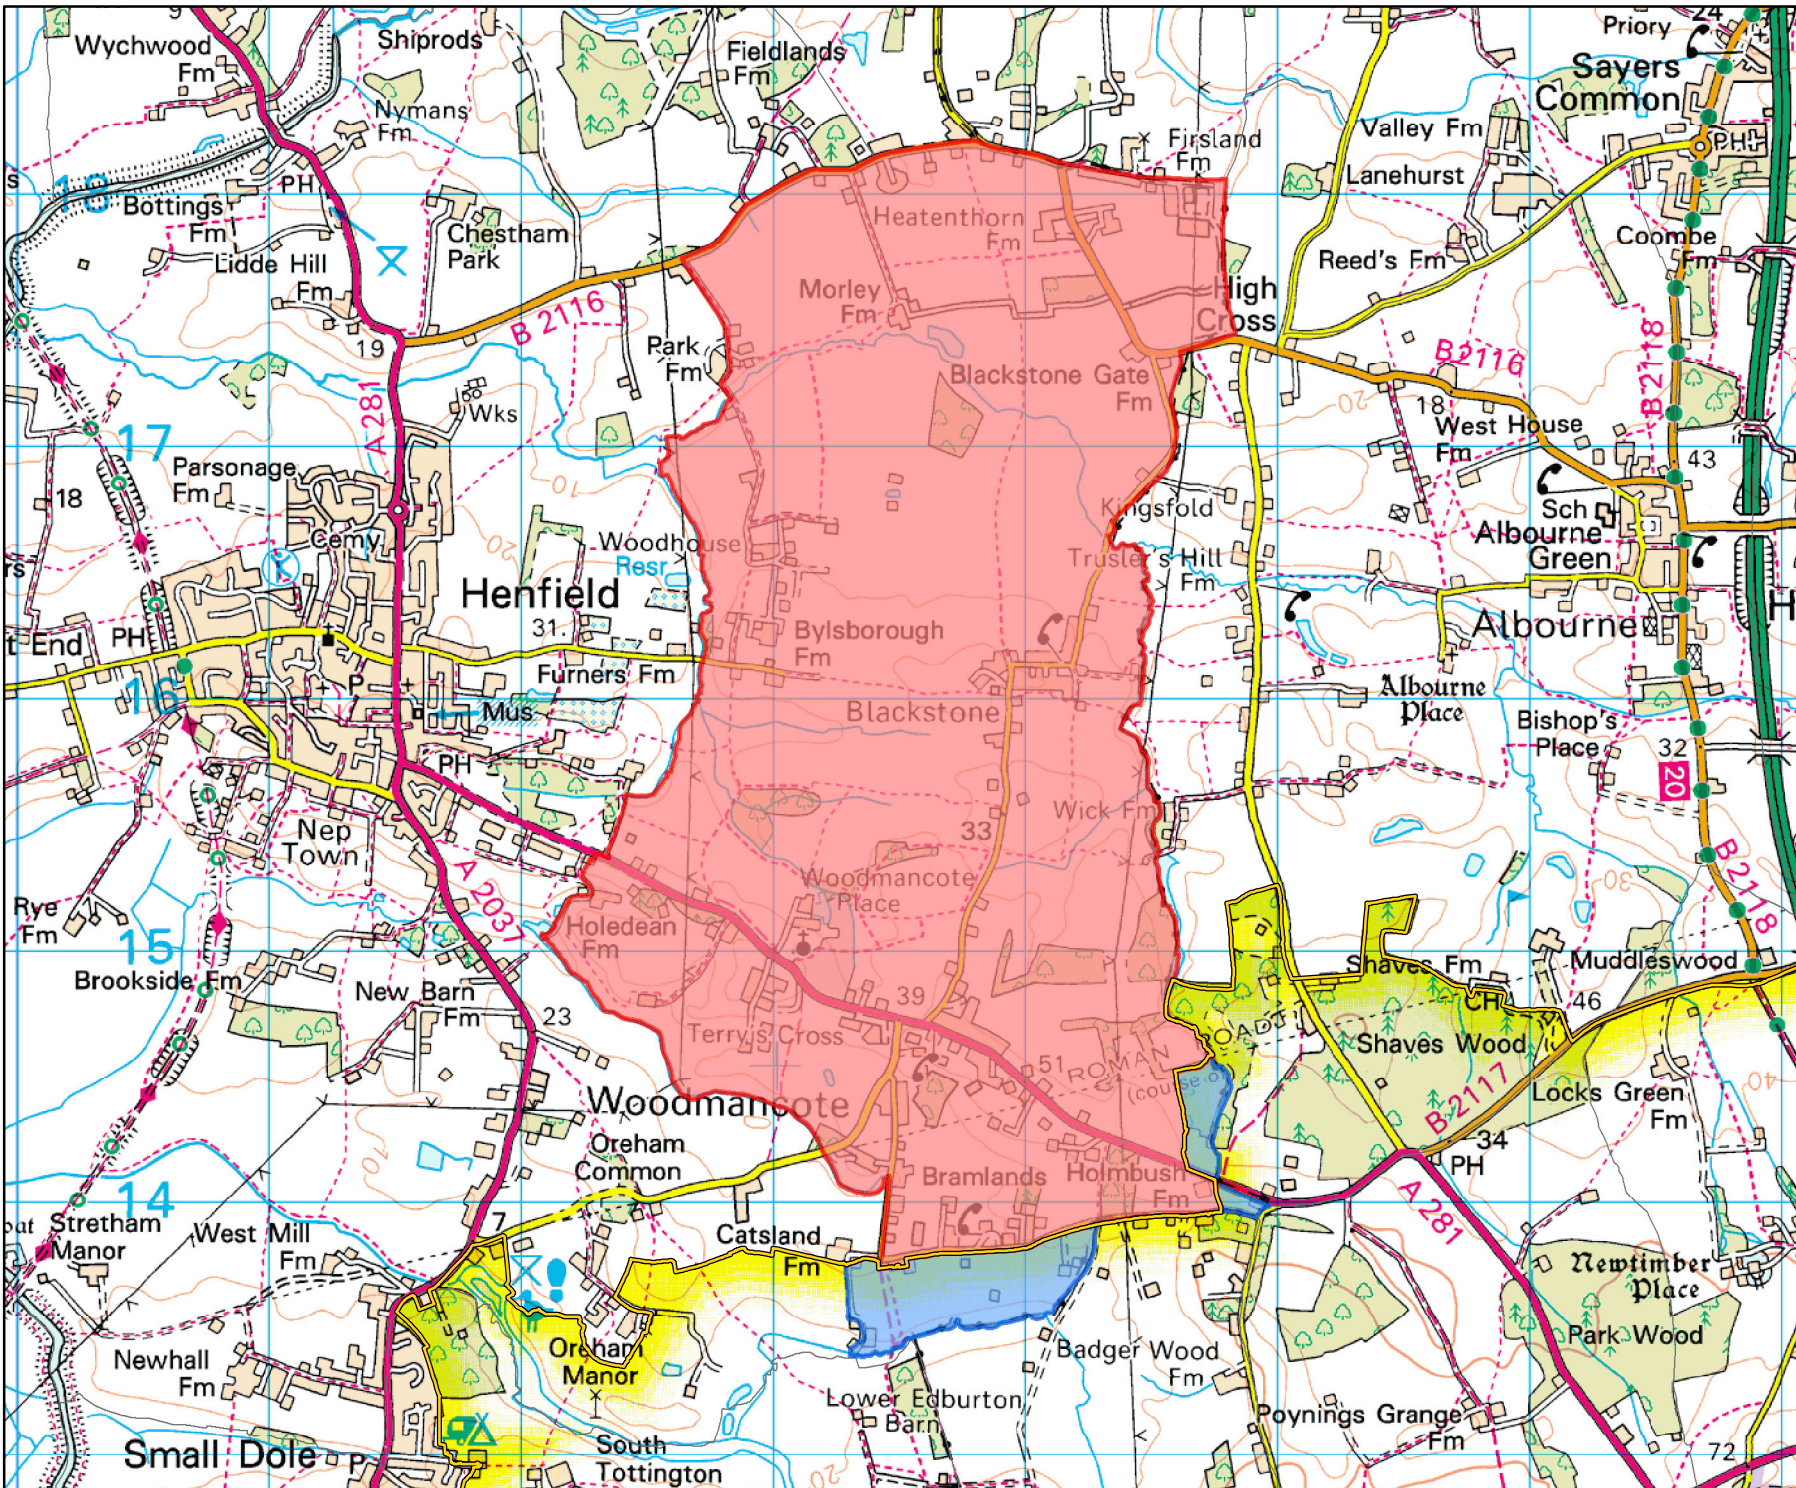

**Designated Neighbourhood Area**

- Within the National Park
- Outside the National Park -
- Not Designated by National Park Authority
- South Downs National Park Boundary

Scale @ A4 30,000  
© Crown copyright and database rights  
2014 Ordnance Survey 100050083

Designated  
Neighbourhood Area:  
  
Woodmancote