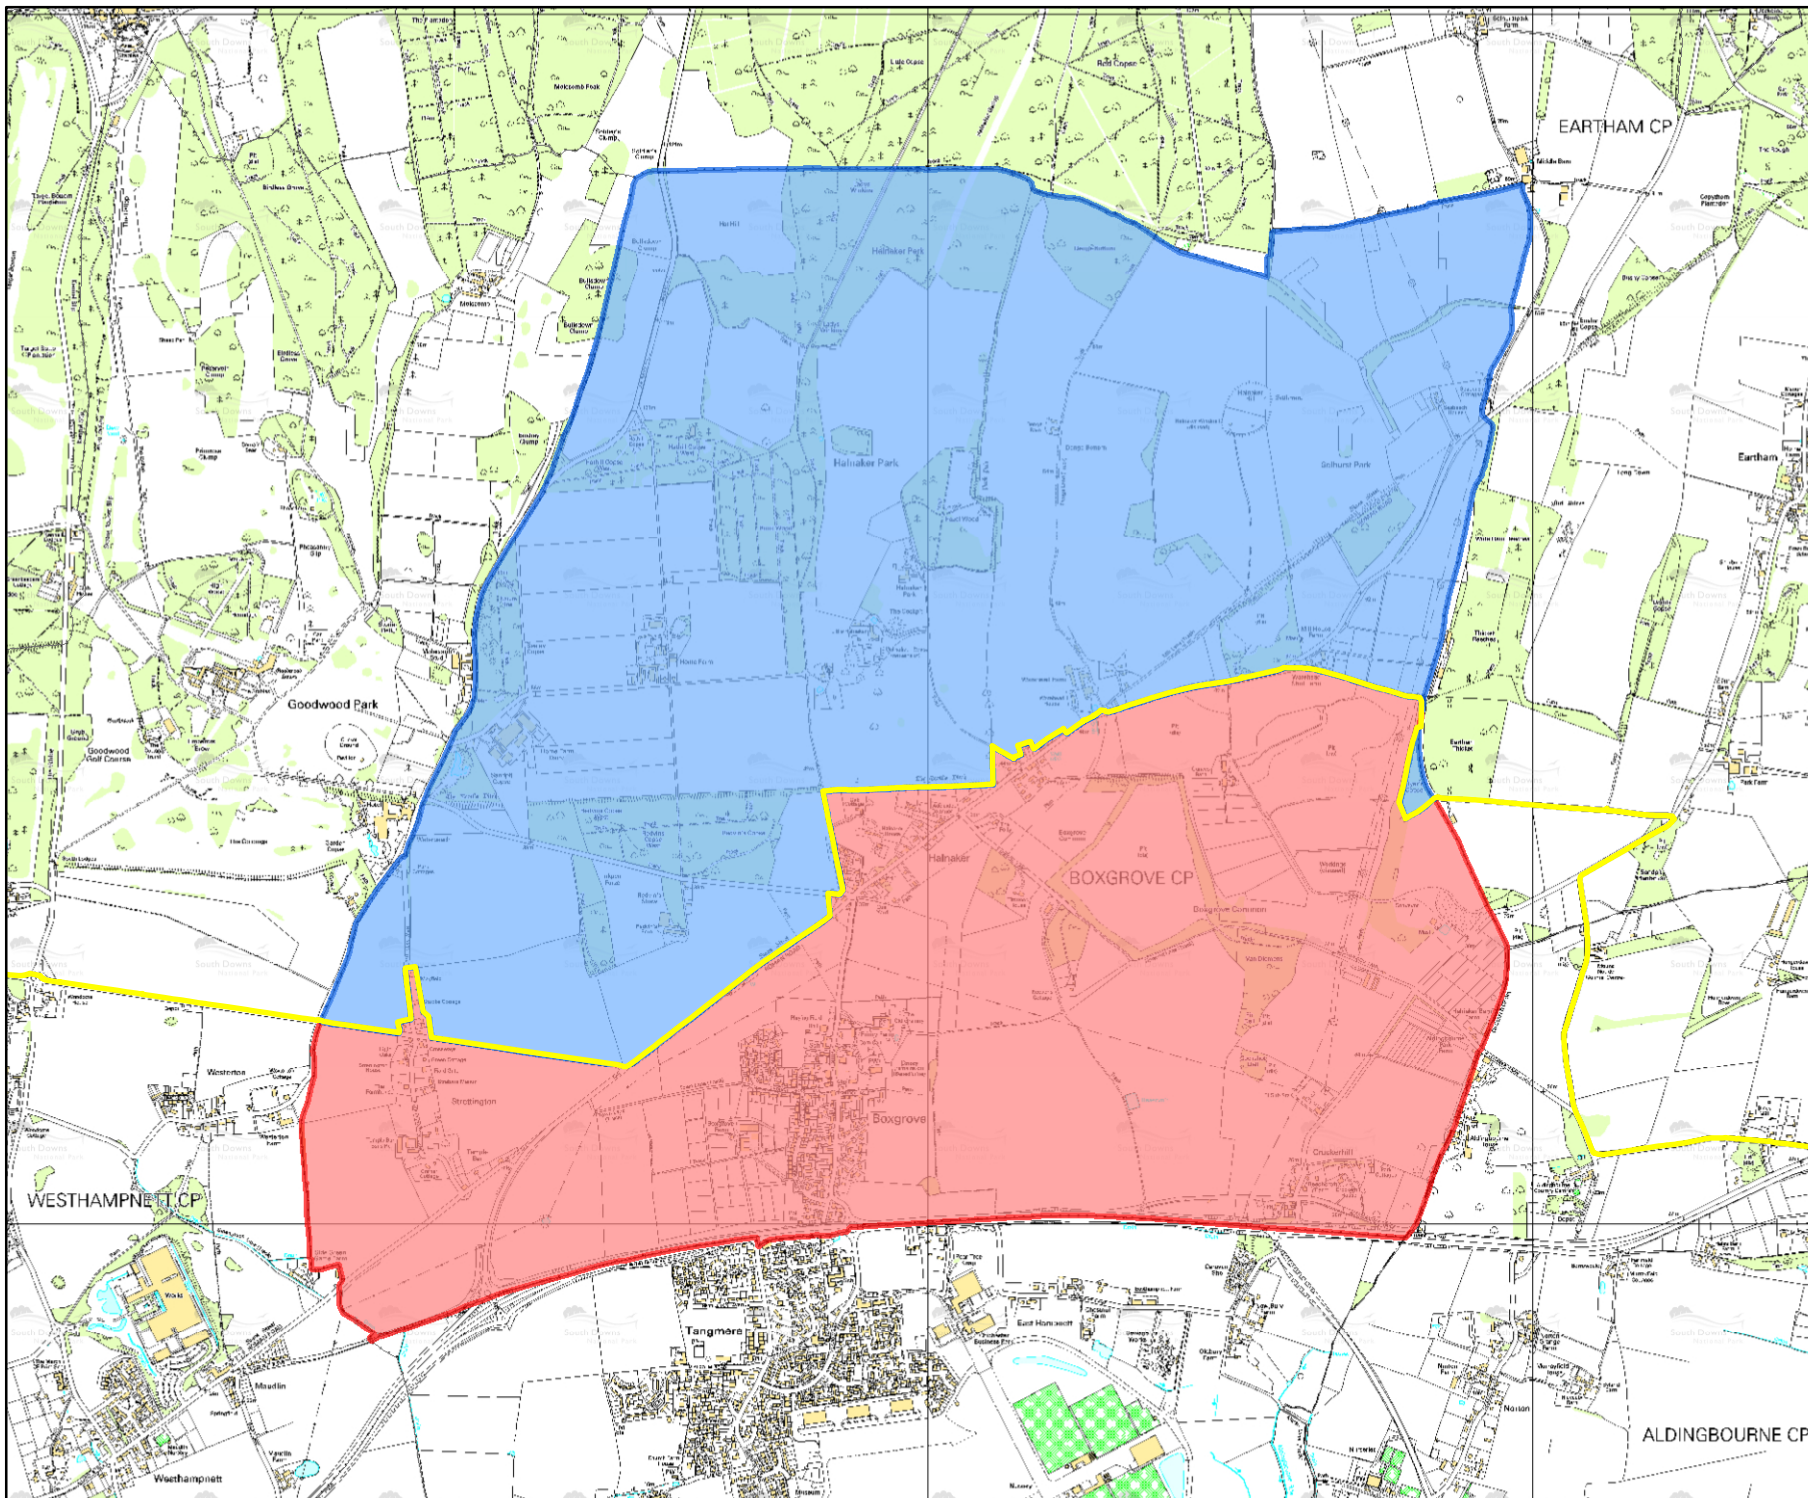

Designated Neighbourhood Area: Boxgrove

KEY

-  South Downs National Park Boundary
-  Designated Neighbourhood Area Within the National Park
-  Outside the National Park - Not Designated by National Park Authority

Scale 1:25,000

© Crown copyright and database rights
2013 Ordnance Survey 100050083