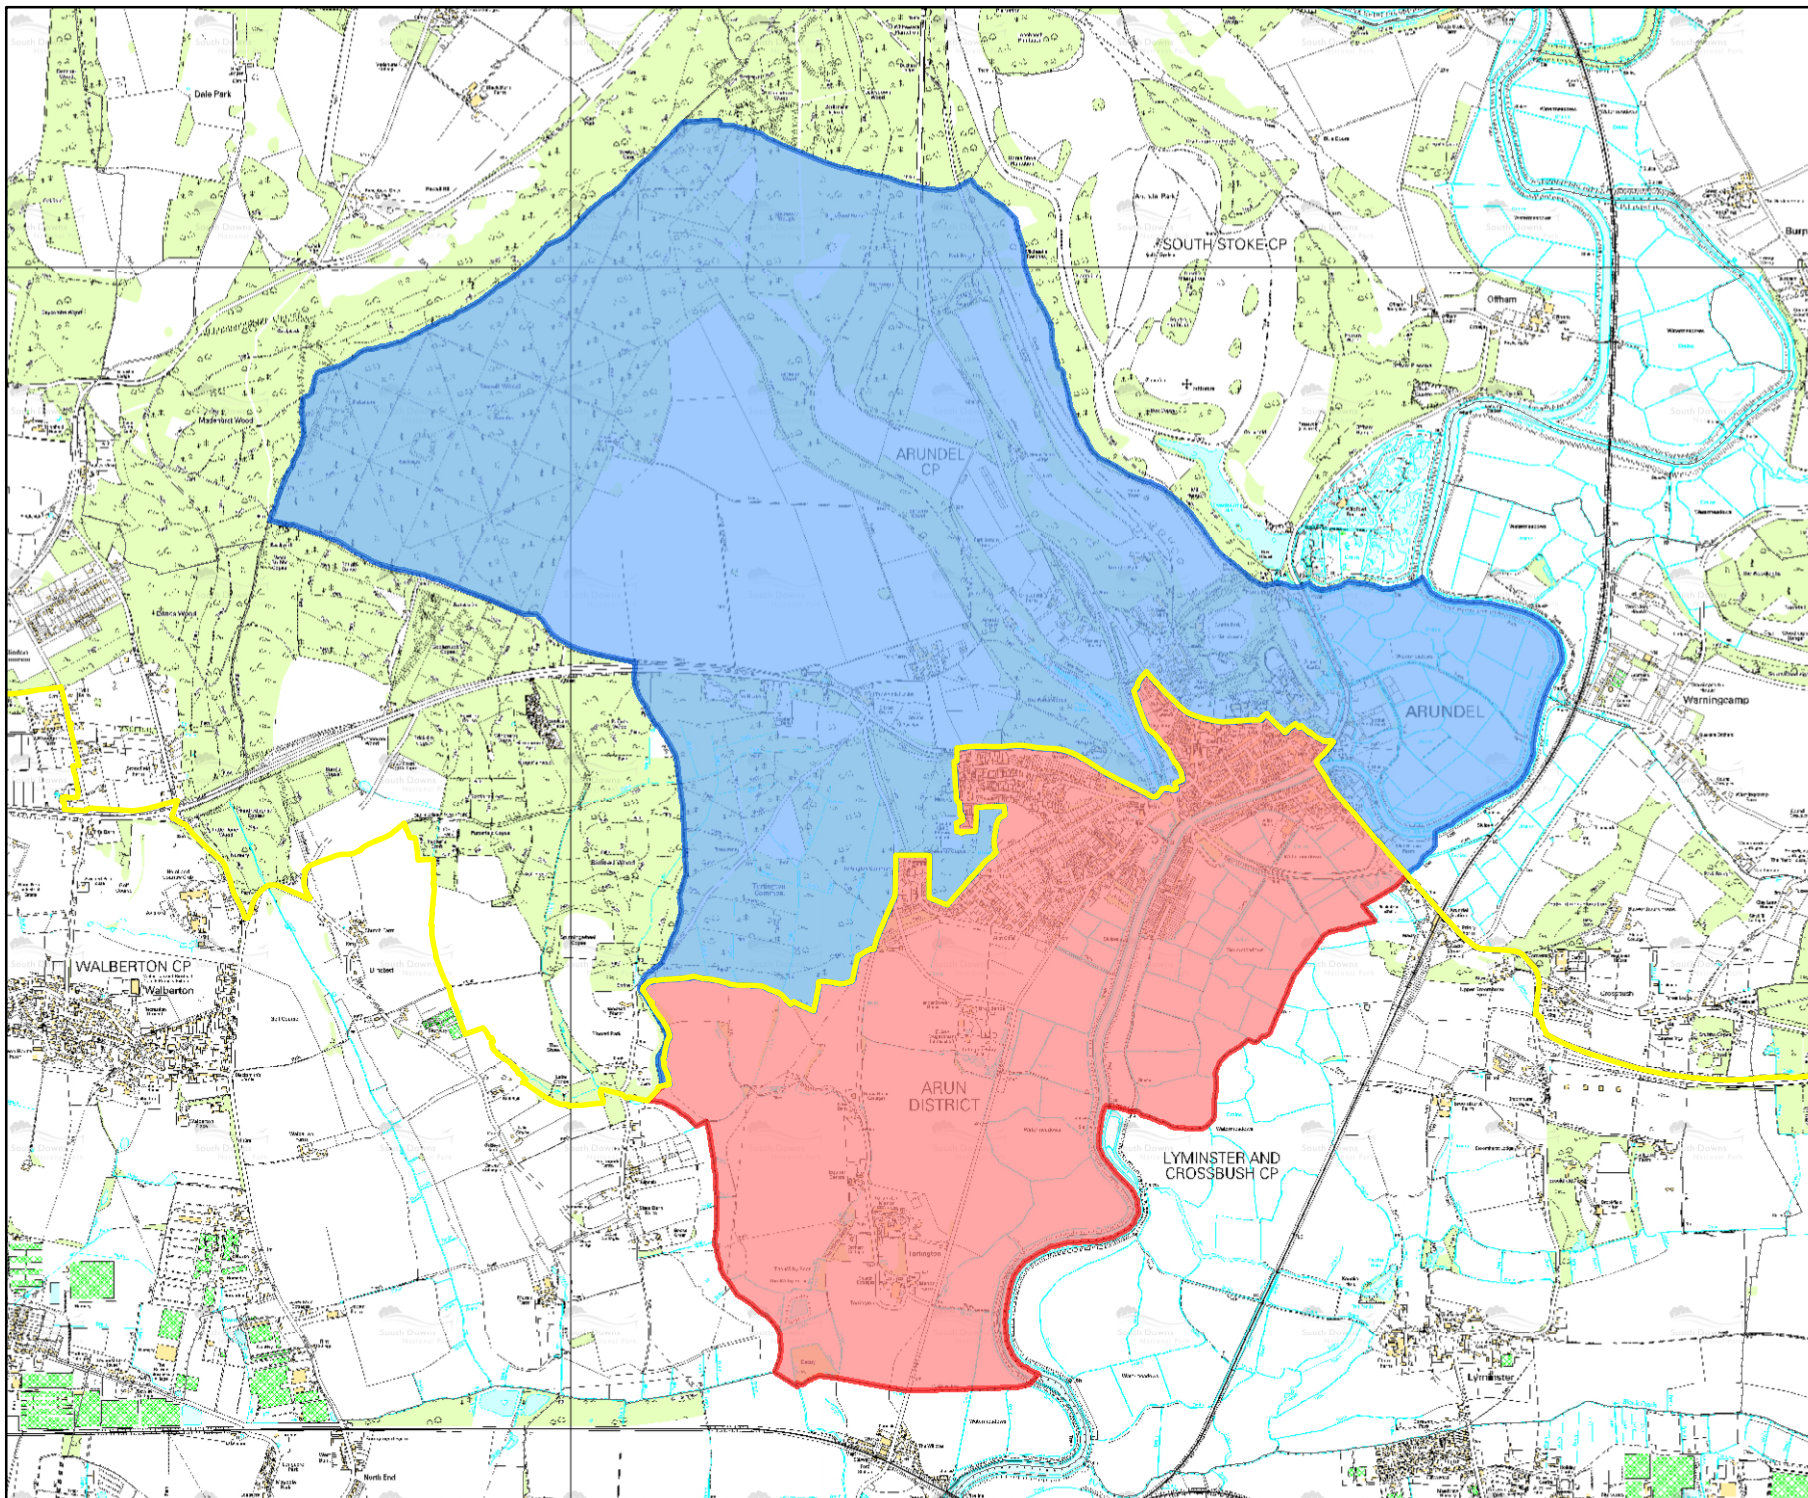

# Designated Neighbourhood Area: Arundel

## KEY

-  South Downs National Park Boundary
- Designated Neighbourhood Area
  -  Within the National Park
  -  Outside the National Park - Not Designated by National Park Authority

Scale 1:30,000

© Crown copyright and database rights  
2013 Ordnance Survey 100050083