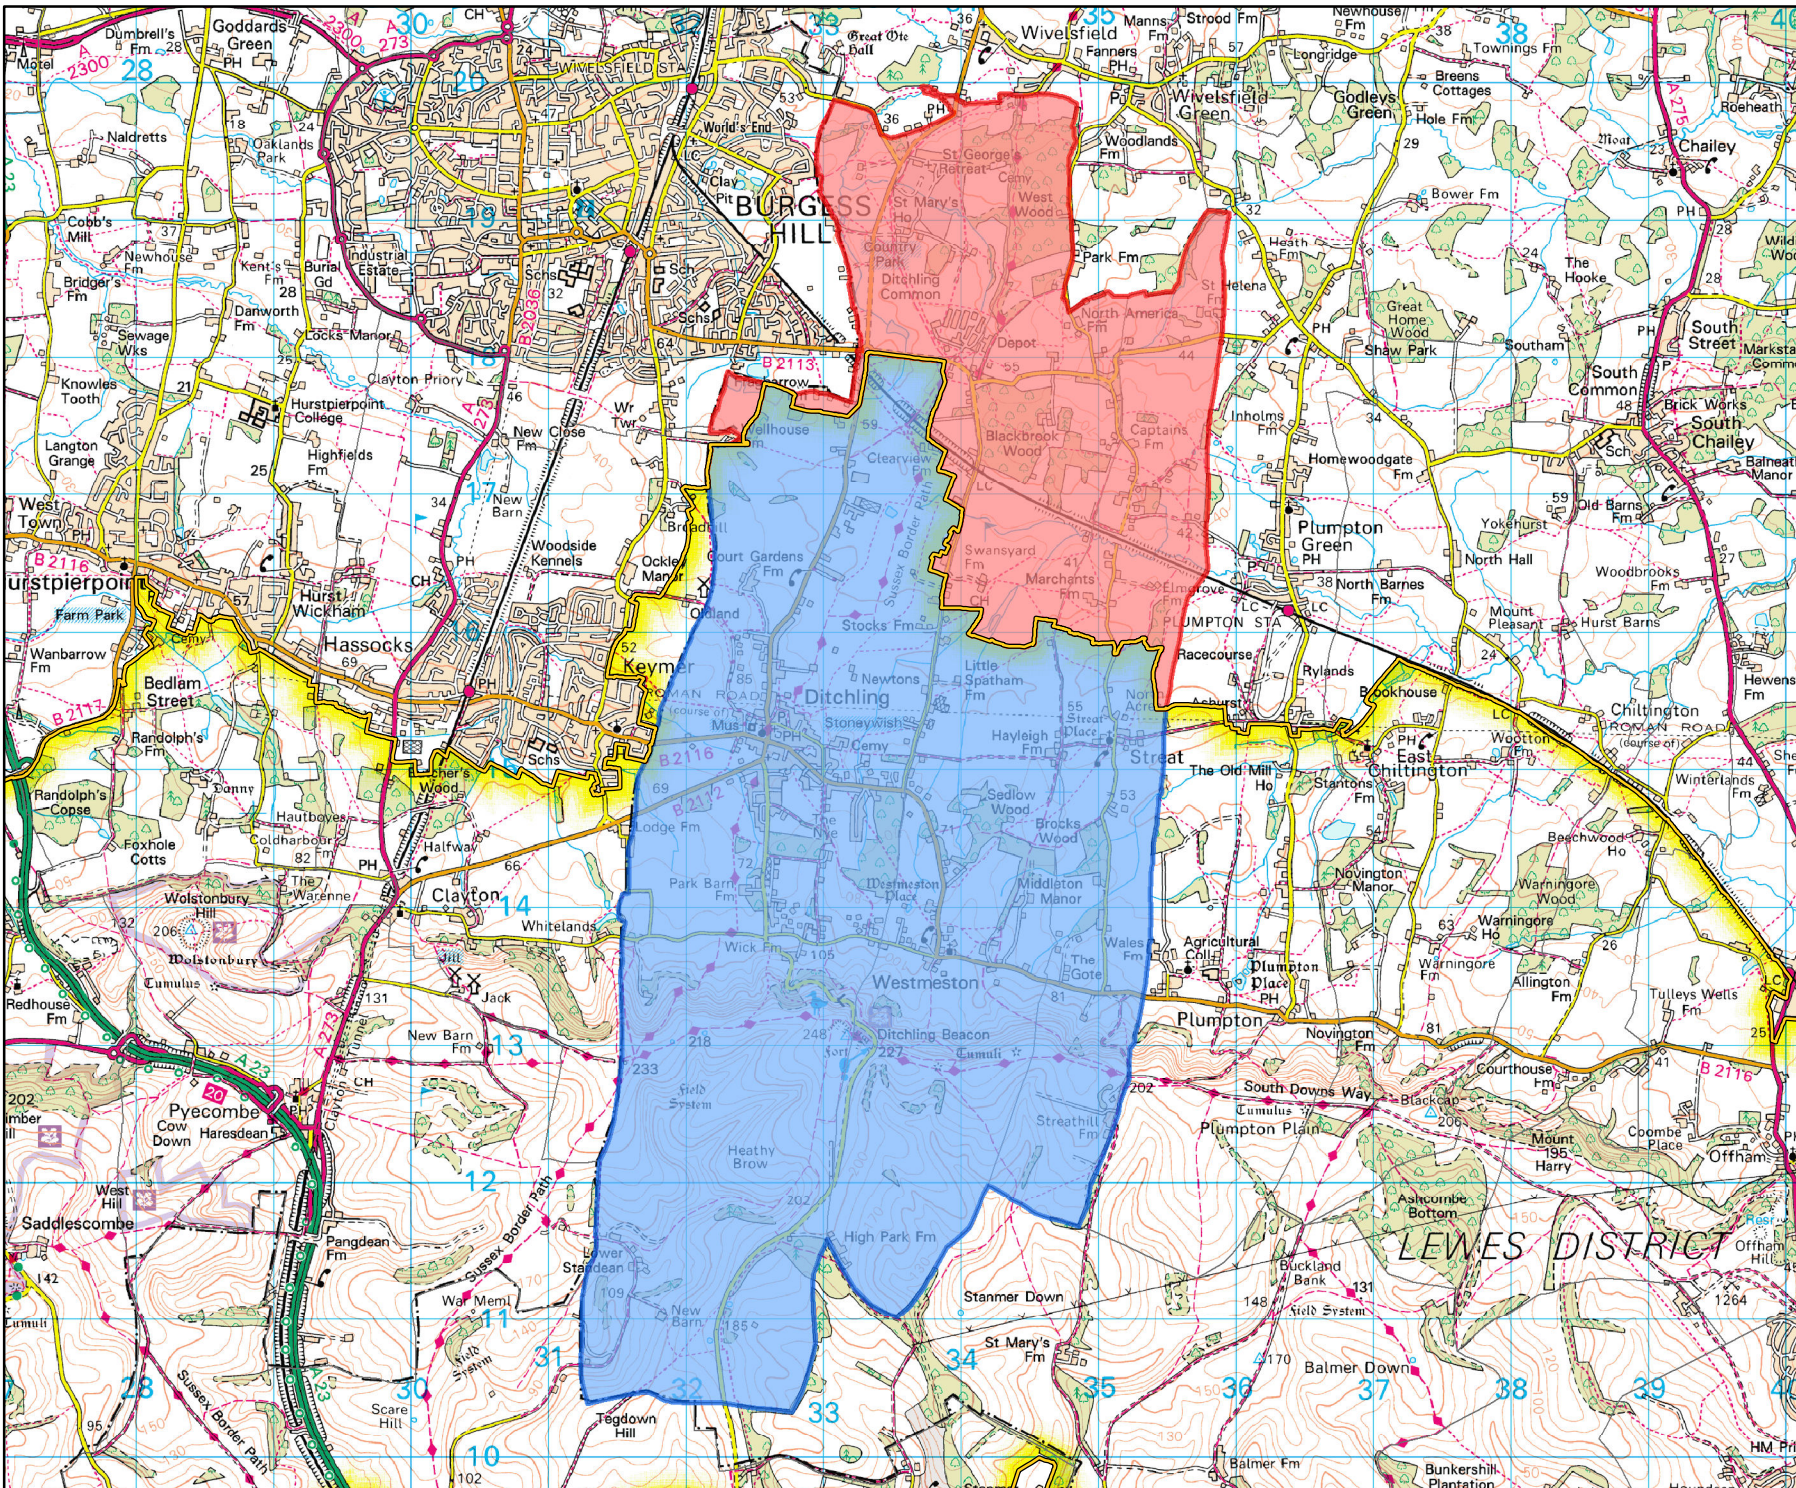

Designated Neighbourhood Area

- Within the National Park
- Outside the National Park - Not Designated by National Park Authority
- South Downs National Park Boundary

Scale @ A4 55,000
© Crown copyright and database rights
2014 Ordnance Survey 100050083

Designated Neighbourhood Area:

Ditchling,
Westmeston and
Streat