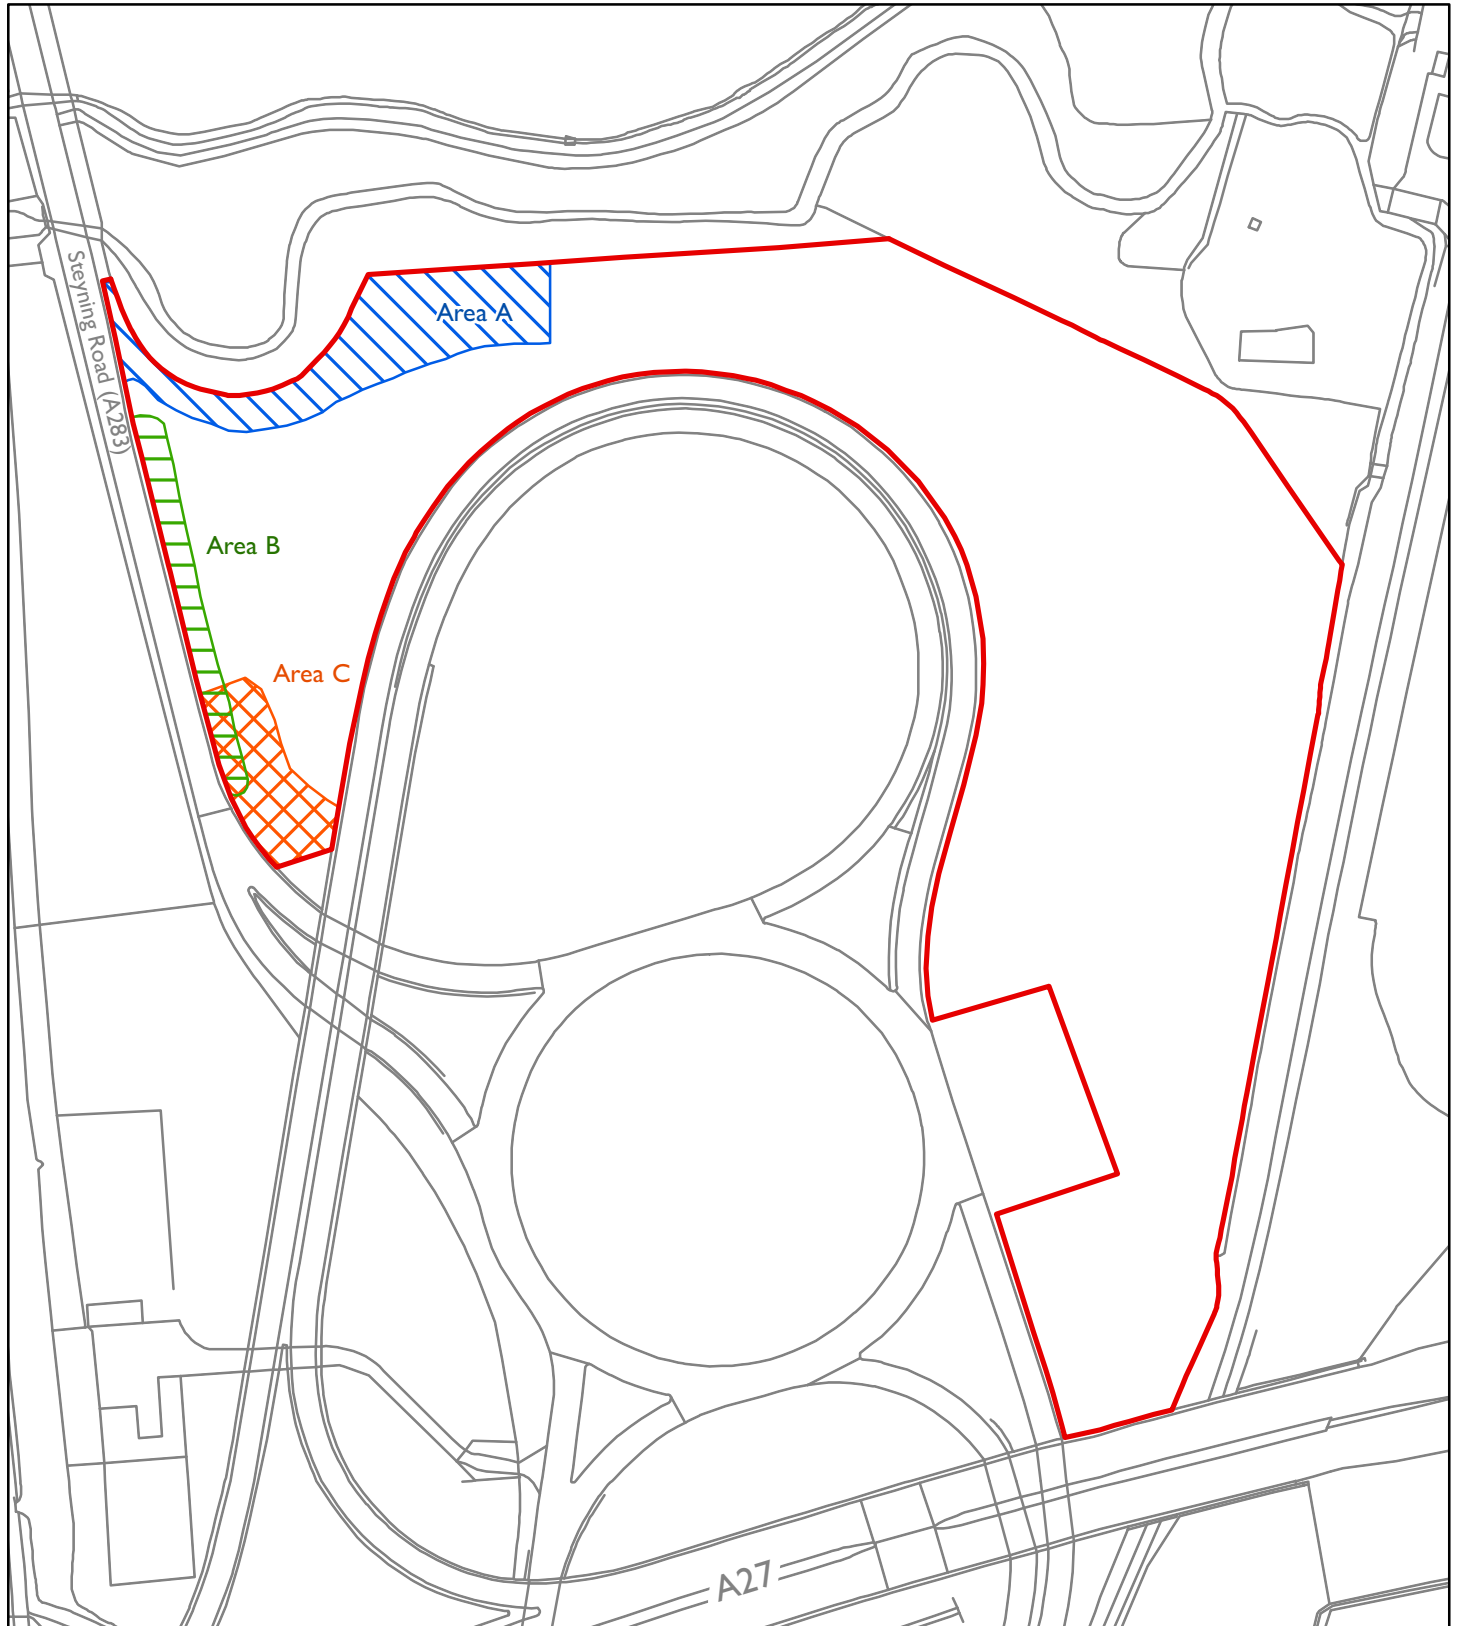

Grazing Land North East of Flyover, Steyning Road,  
Shoreham-by-Sea

Reference: SDNP/15/00119/OPDEV

— Site boundary

Scale @ A4 2,000

© Crown copyright and database rights  
2015 Ordnance Survey 100050083