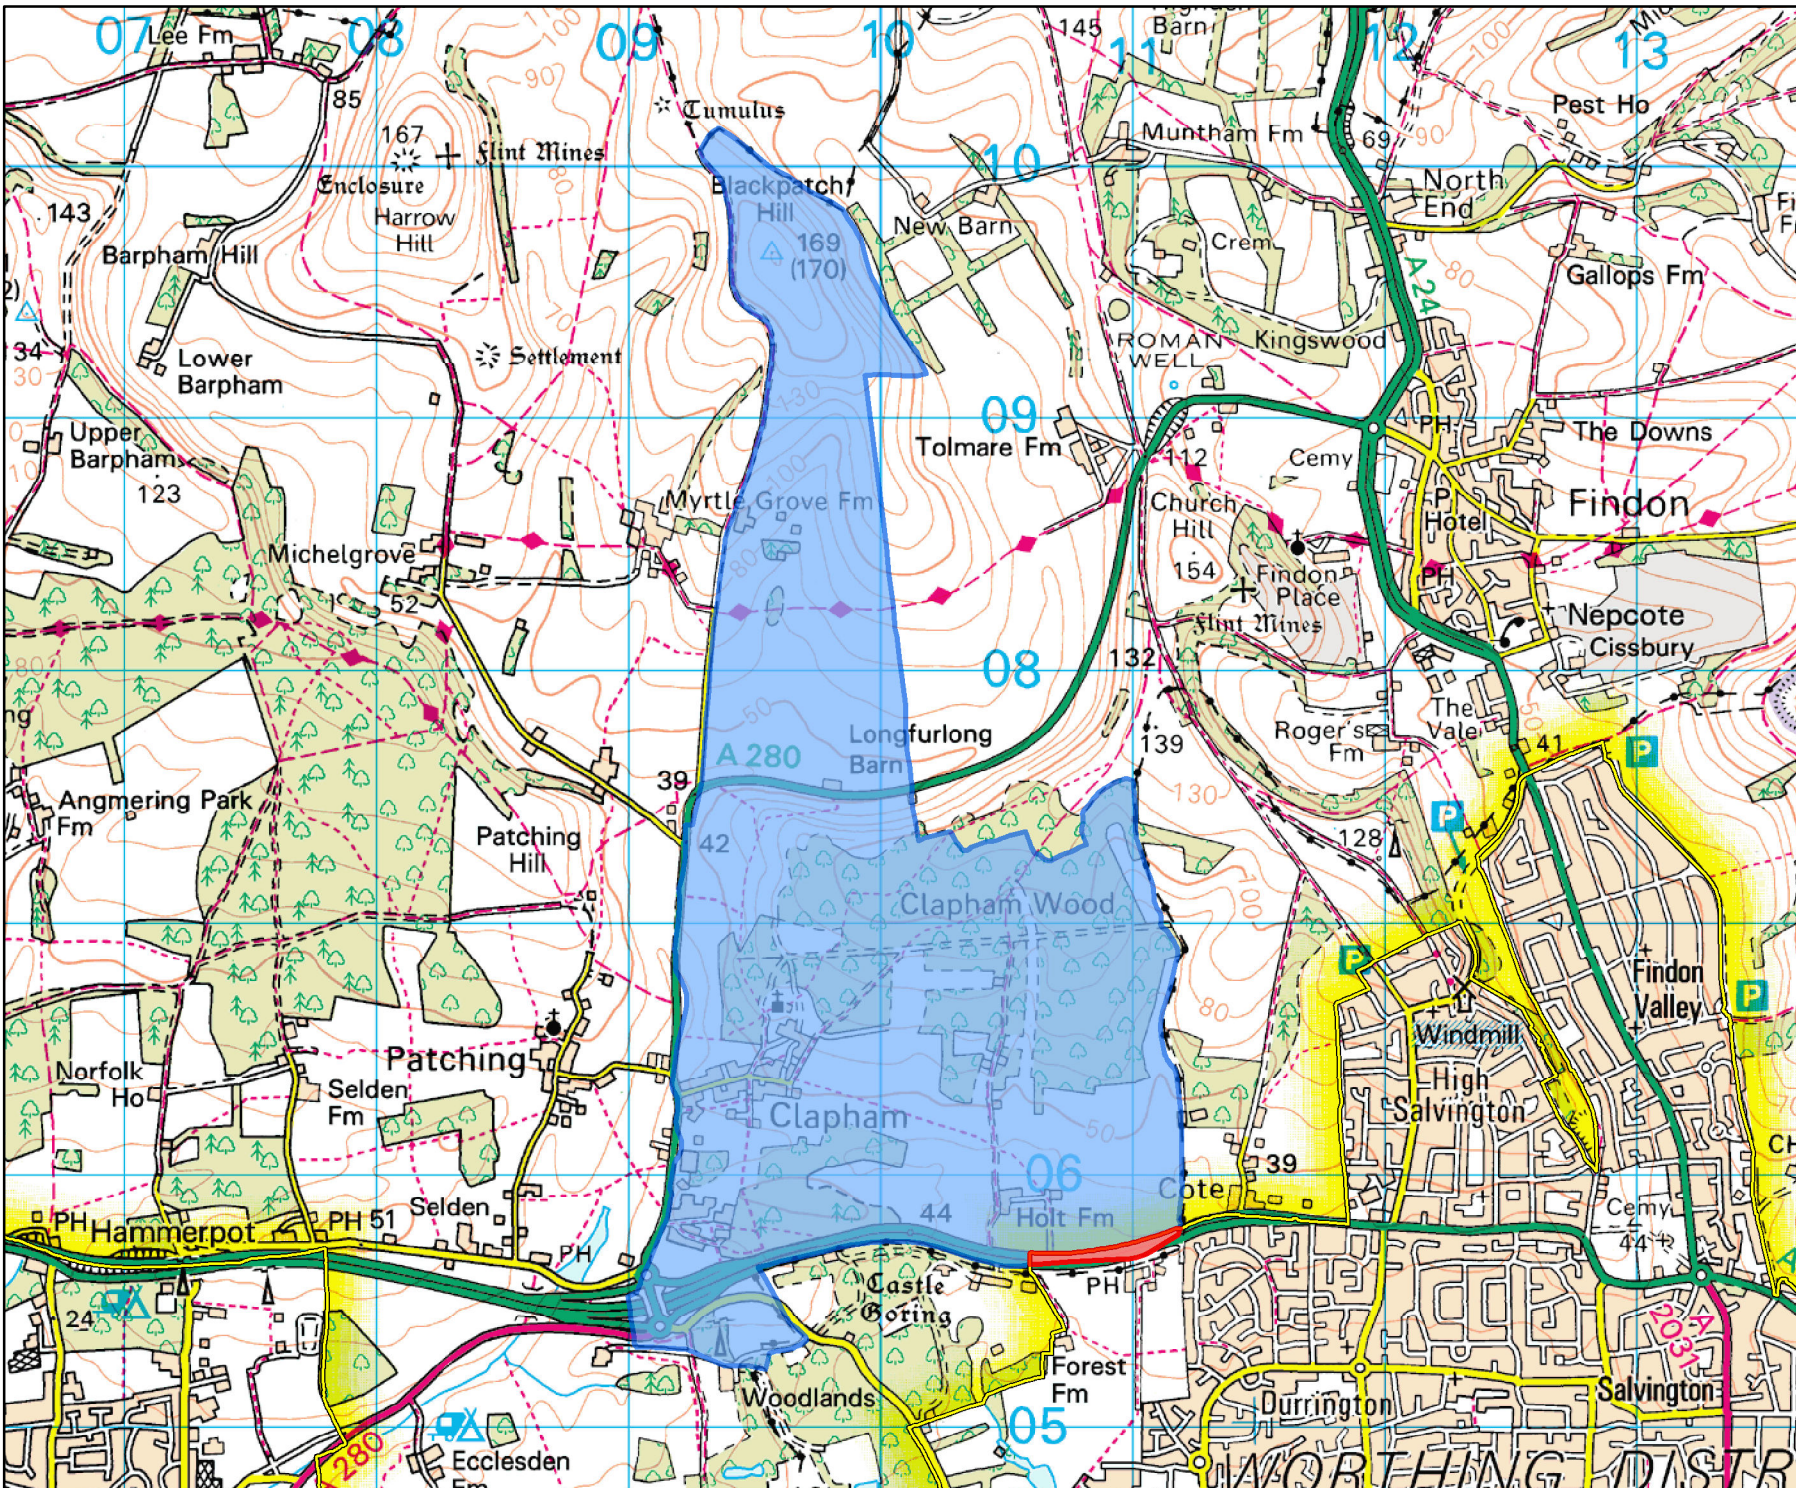

**Designated Neighbourhood Area**

- Proposed for Designated Neighbourhood Plan Area
- Outside SDNP and Not Proposed for Neighbourhood Plan Area
- South Downs National Park Boundary

Scale @ A4 30,000  
© Crown copyright and database rights  
2014 Ordnance Survey 100050083