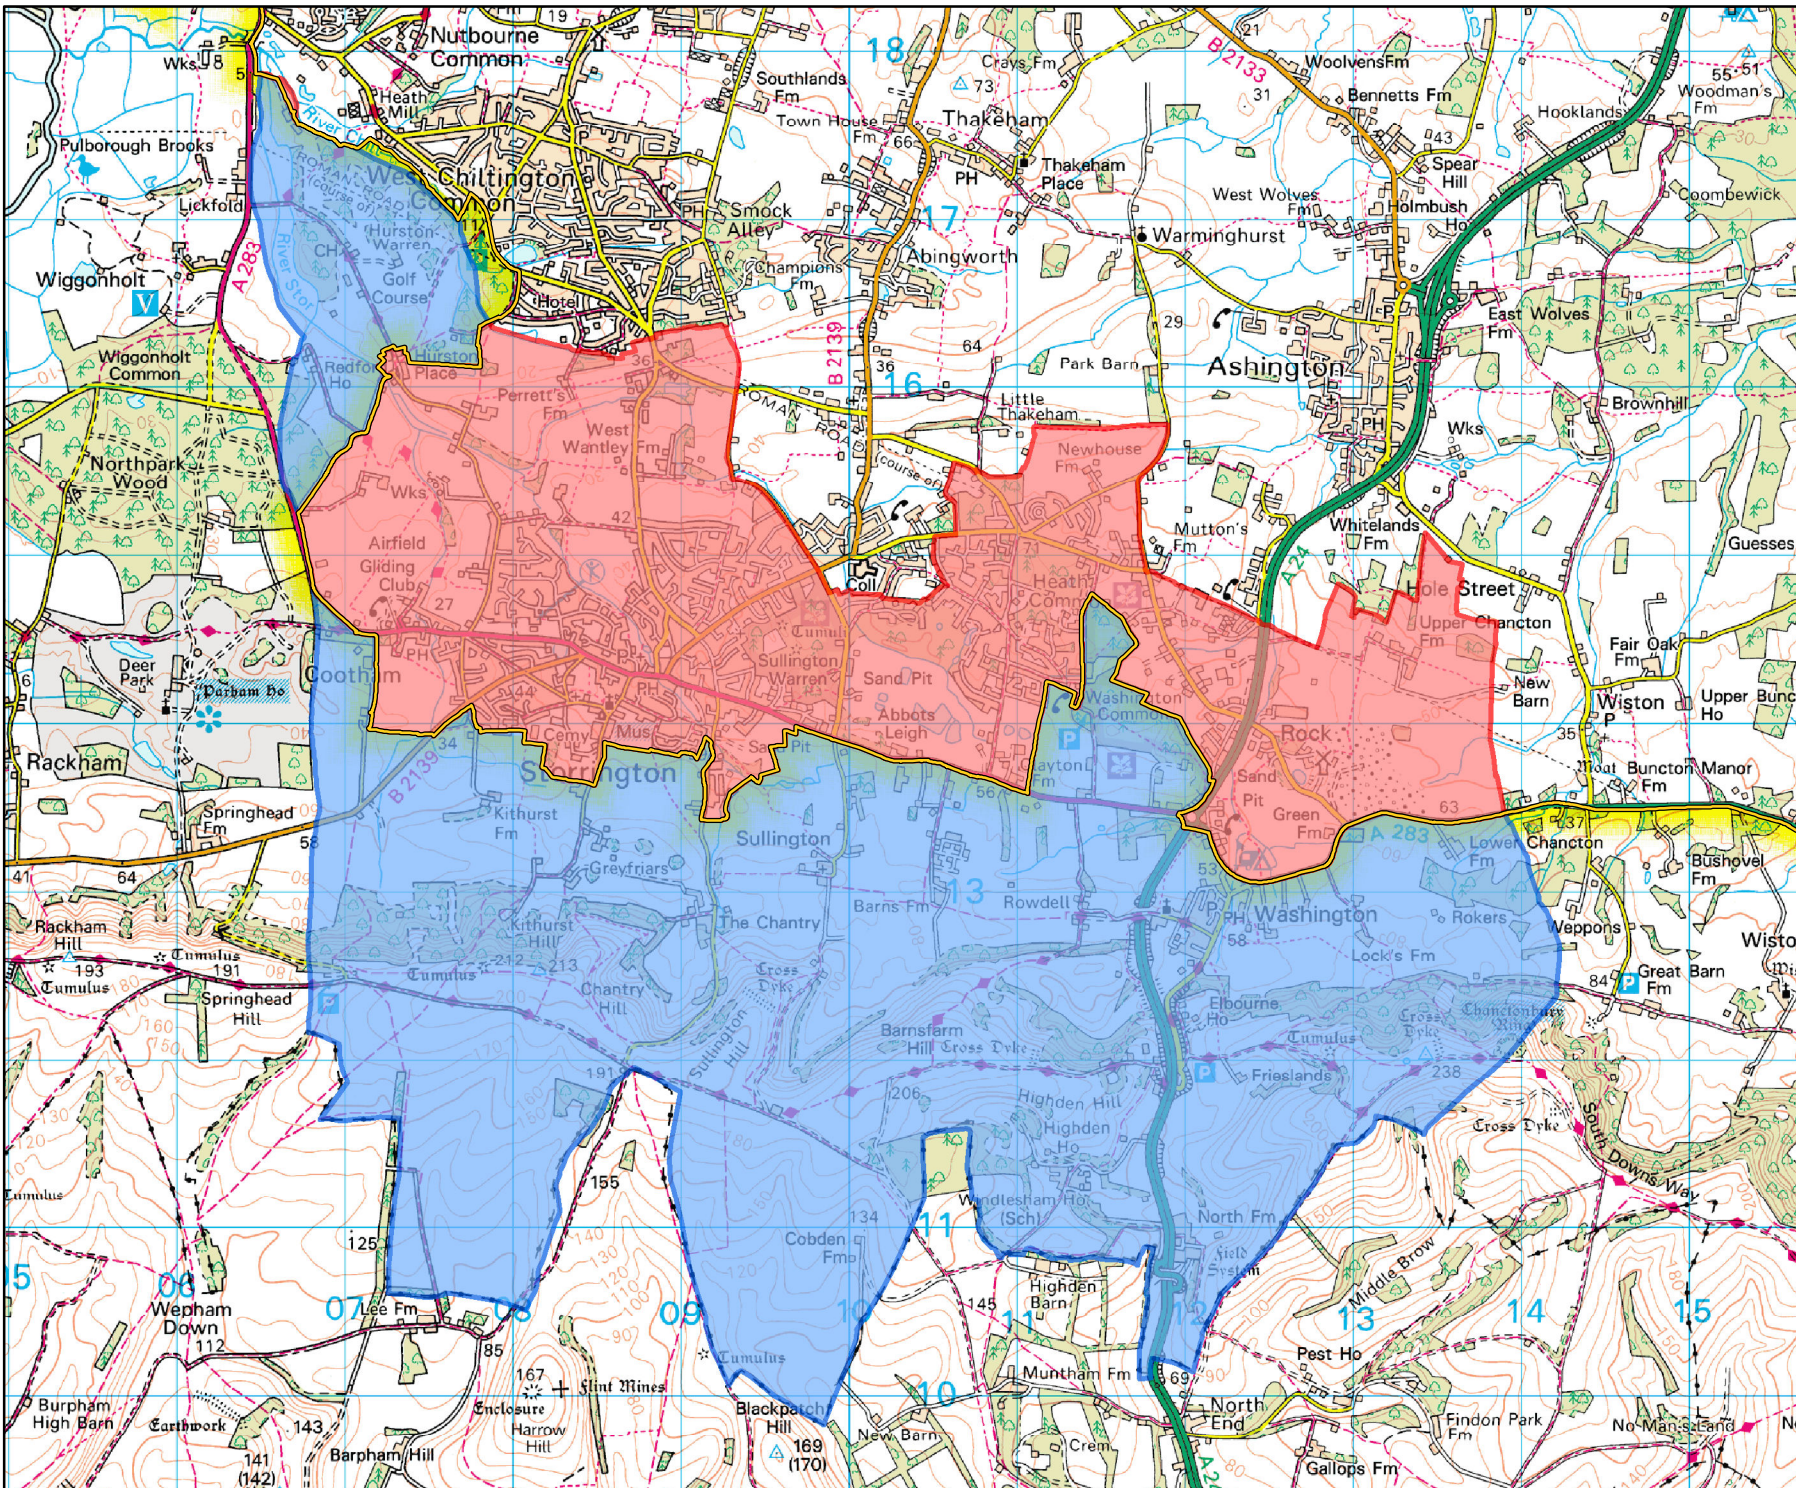

Designated Neighbourhood Area

- Within the National Park
- Outside the National Park -
- Not Designated by National Park Authority
- South Downs National Park Boundary

Scale @ A4 45,000
© Crown copyright and database rights
2014 Ordnance Survey 100050083

Designated Neighbourhood Area:

Storrington & Sullington and Washington