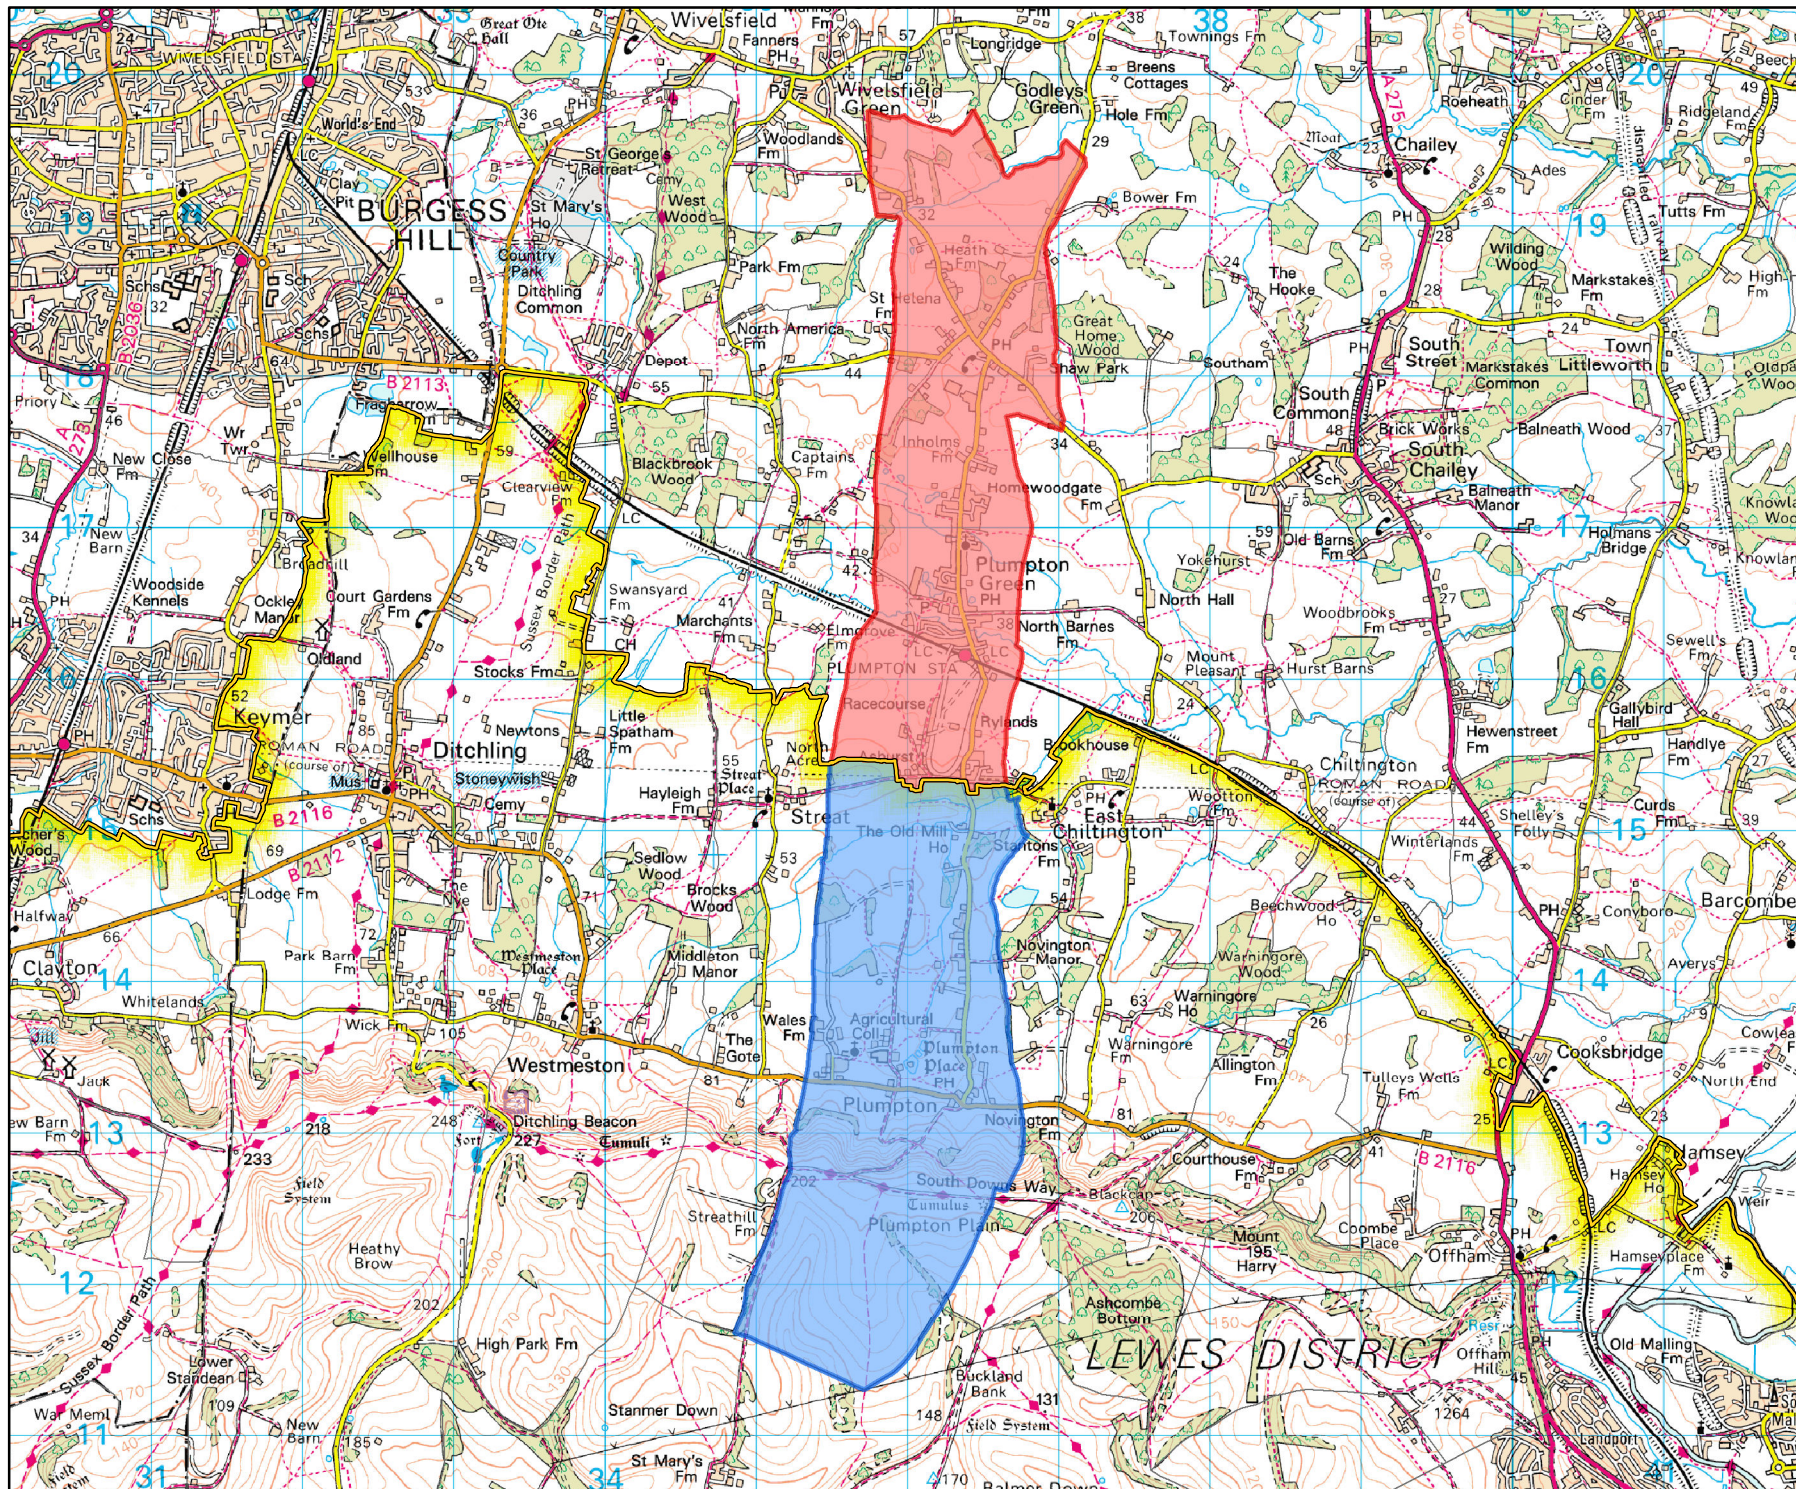

Designated Neighbourhood Area

- Within the National Park
- Outside the National Park -
- Not Designated by National Park Authority
- South Downs National Park Boundary

Scale @ A4 50,000
© Crown copyright and database rights
2014 Ordnance Survey 100050083

Designated
Neighbourhood Area:
Plumpton