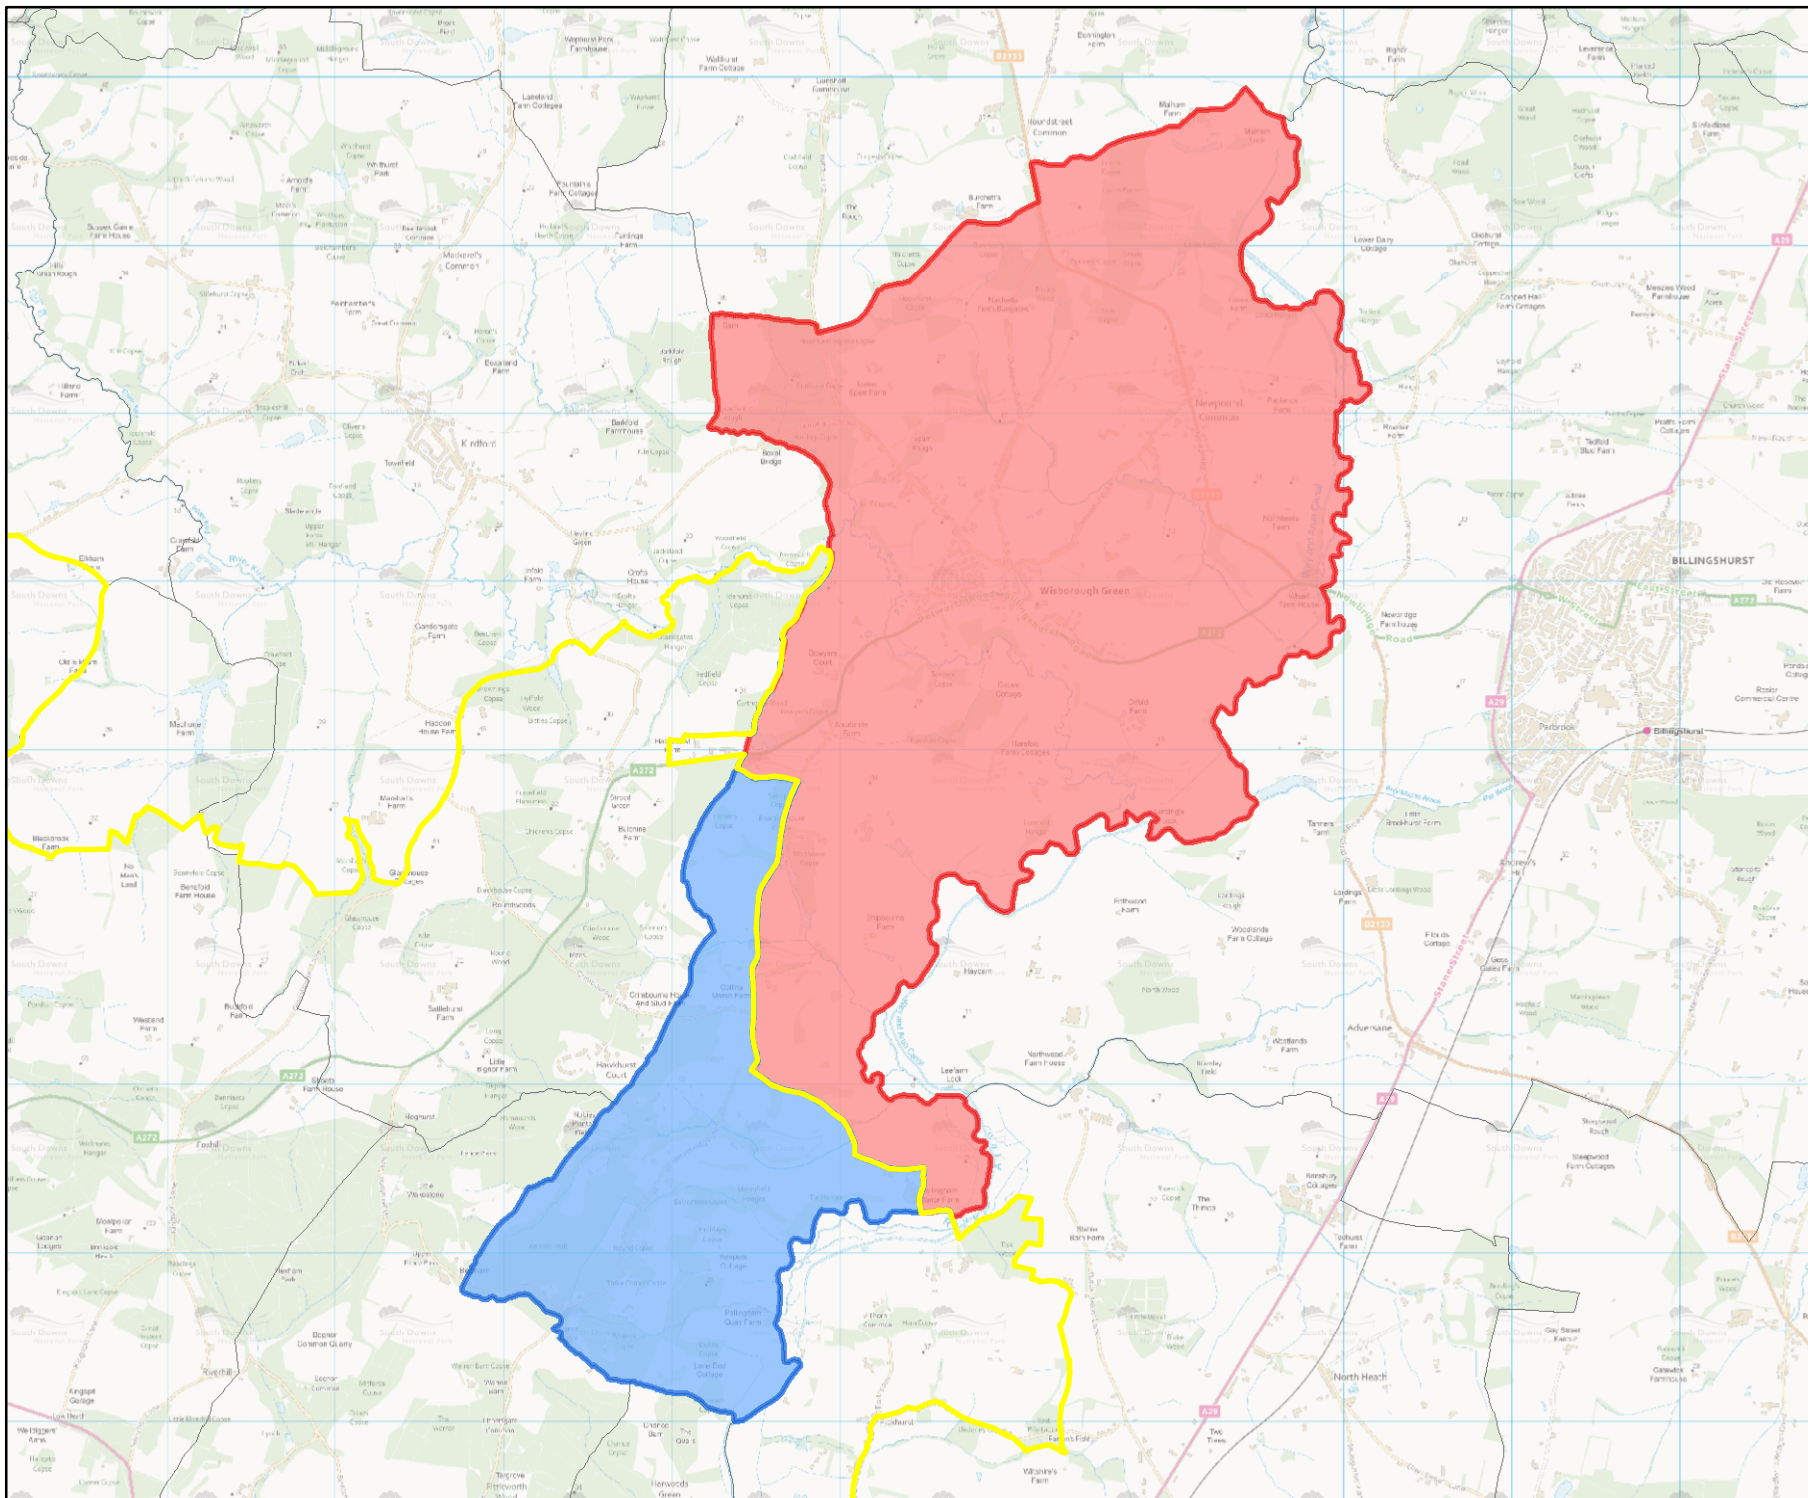

Designated Neighbourhood Area: Wisborough Green

KEY

 South Downs National Park Boundary

Designated Neighbourhood Area

 Within the National Park

 Outside the National Park
- Not Designated by National Park Authority

Scale 1:45,000

© Crown copyright and database rights
2013 Ordnance Survey 100050083