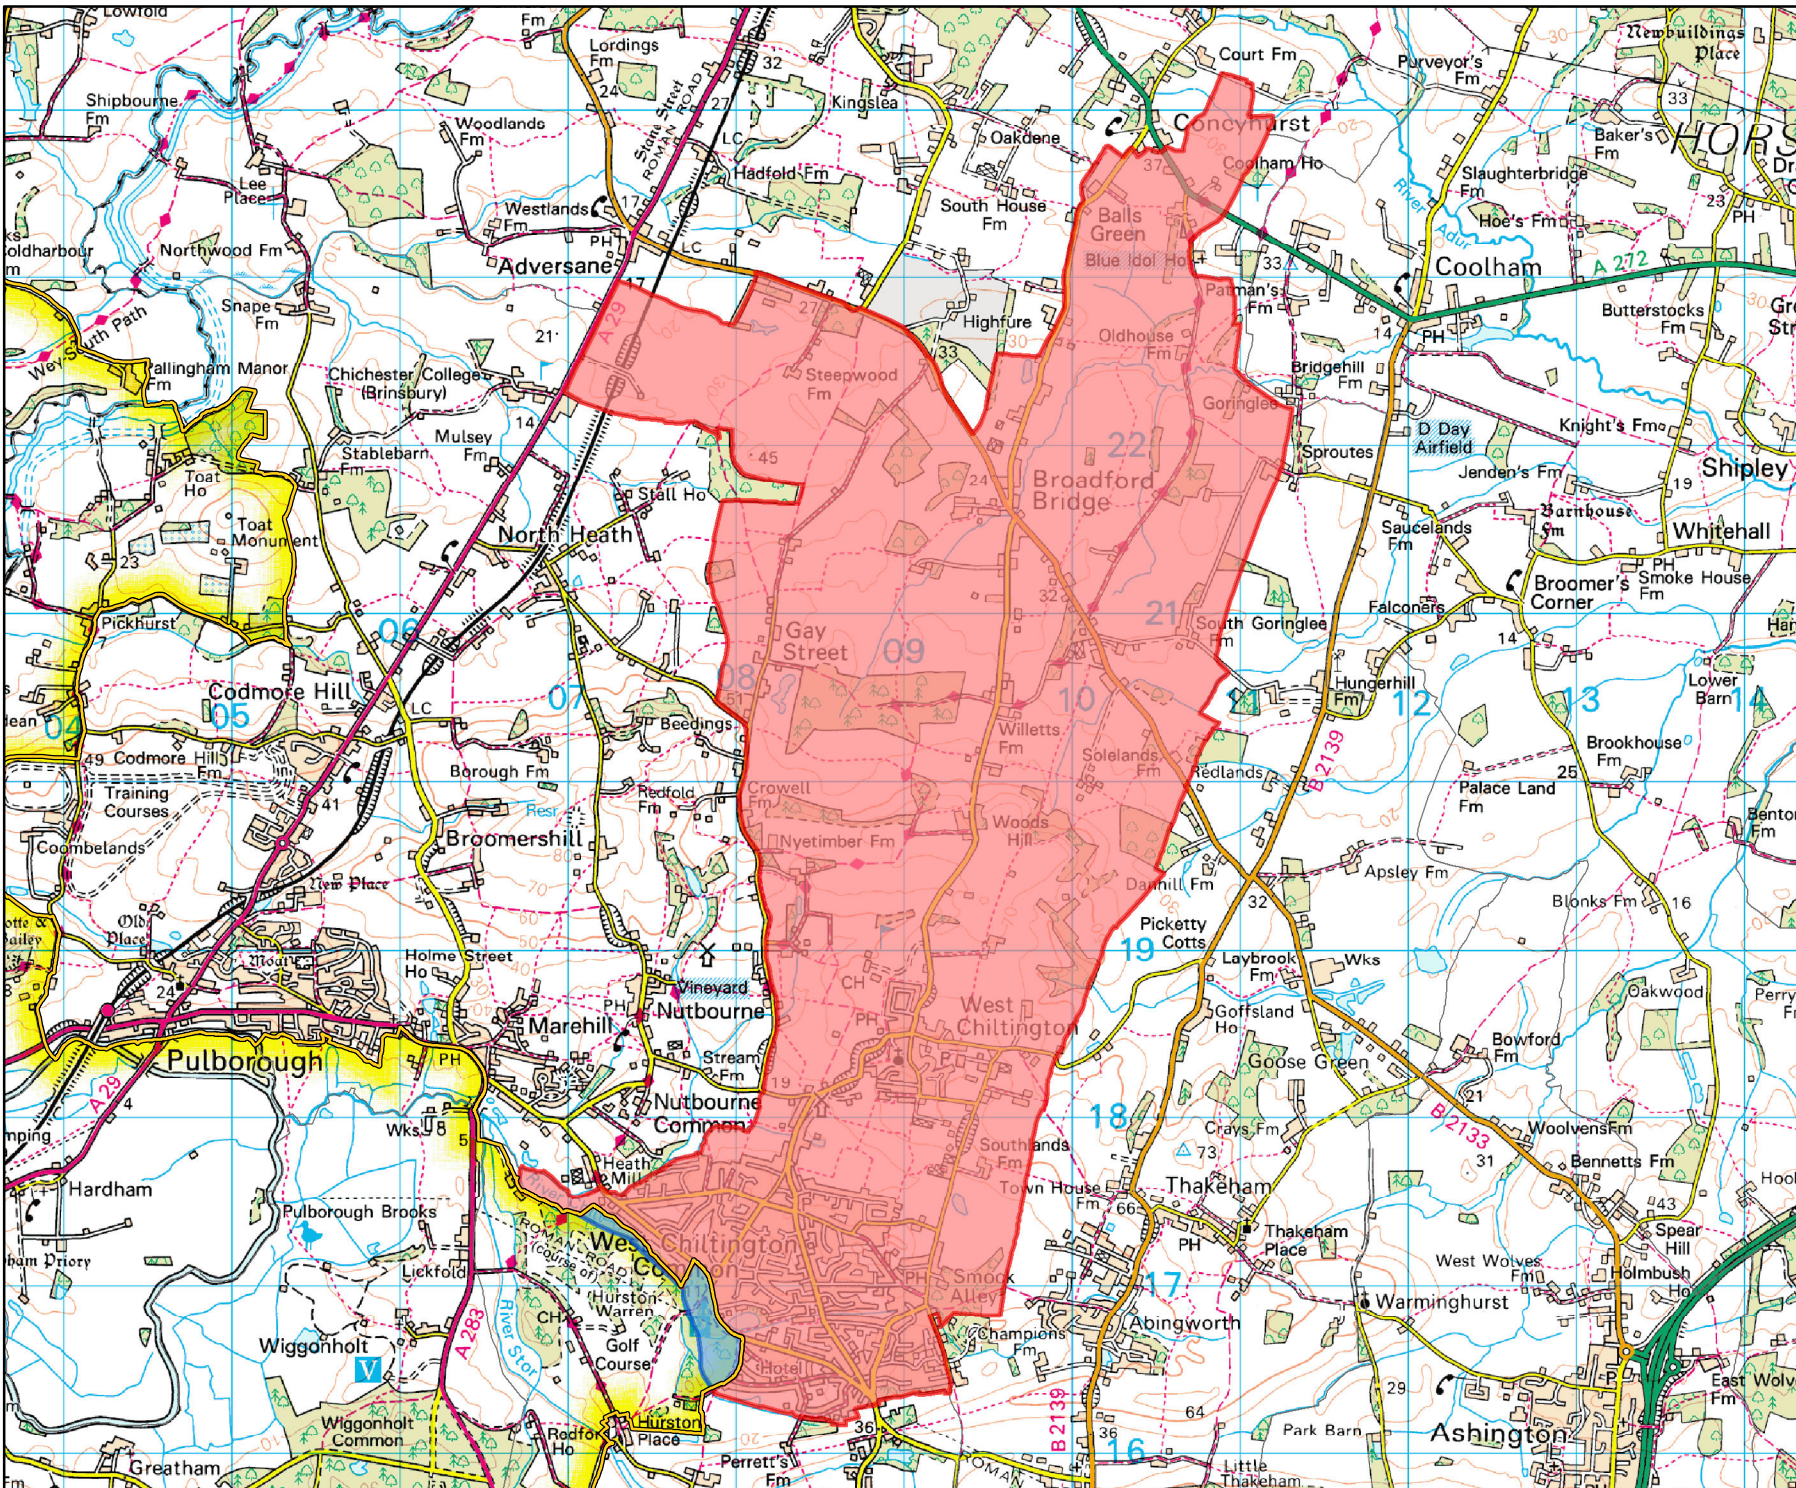

**Designated Neighbourhood Area**

- Within the National Park
- Outside the National Park -
- Not Designated by National Park Authority
- South Downs National Park Boundary

Scale @ A4 45,000  
© Crown copyright and database rights  
2014 Ordnance Survey 100050083

Designated  
Neighbourhood Area:  
West Chiltington