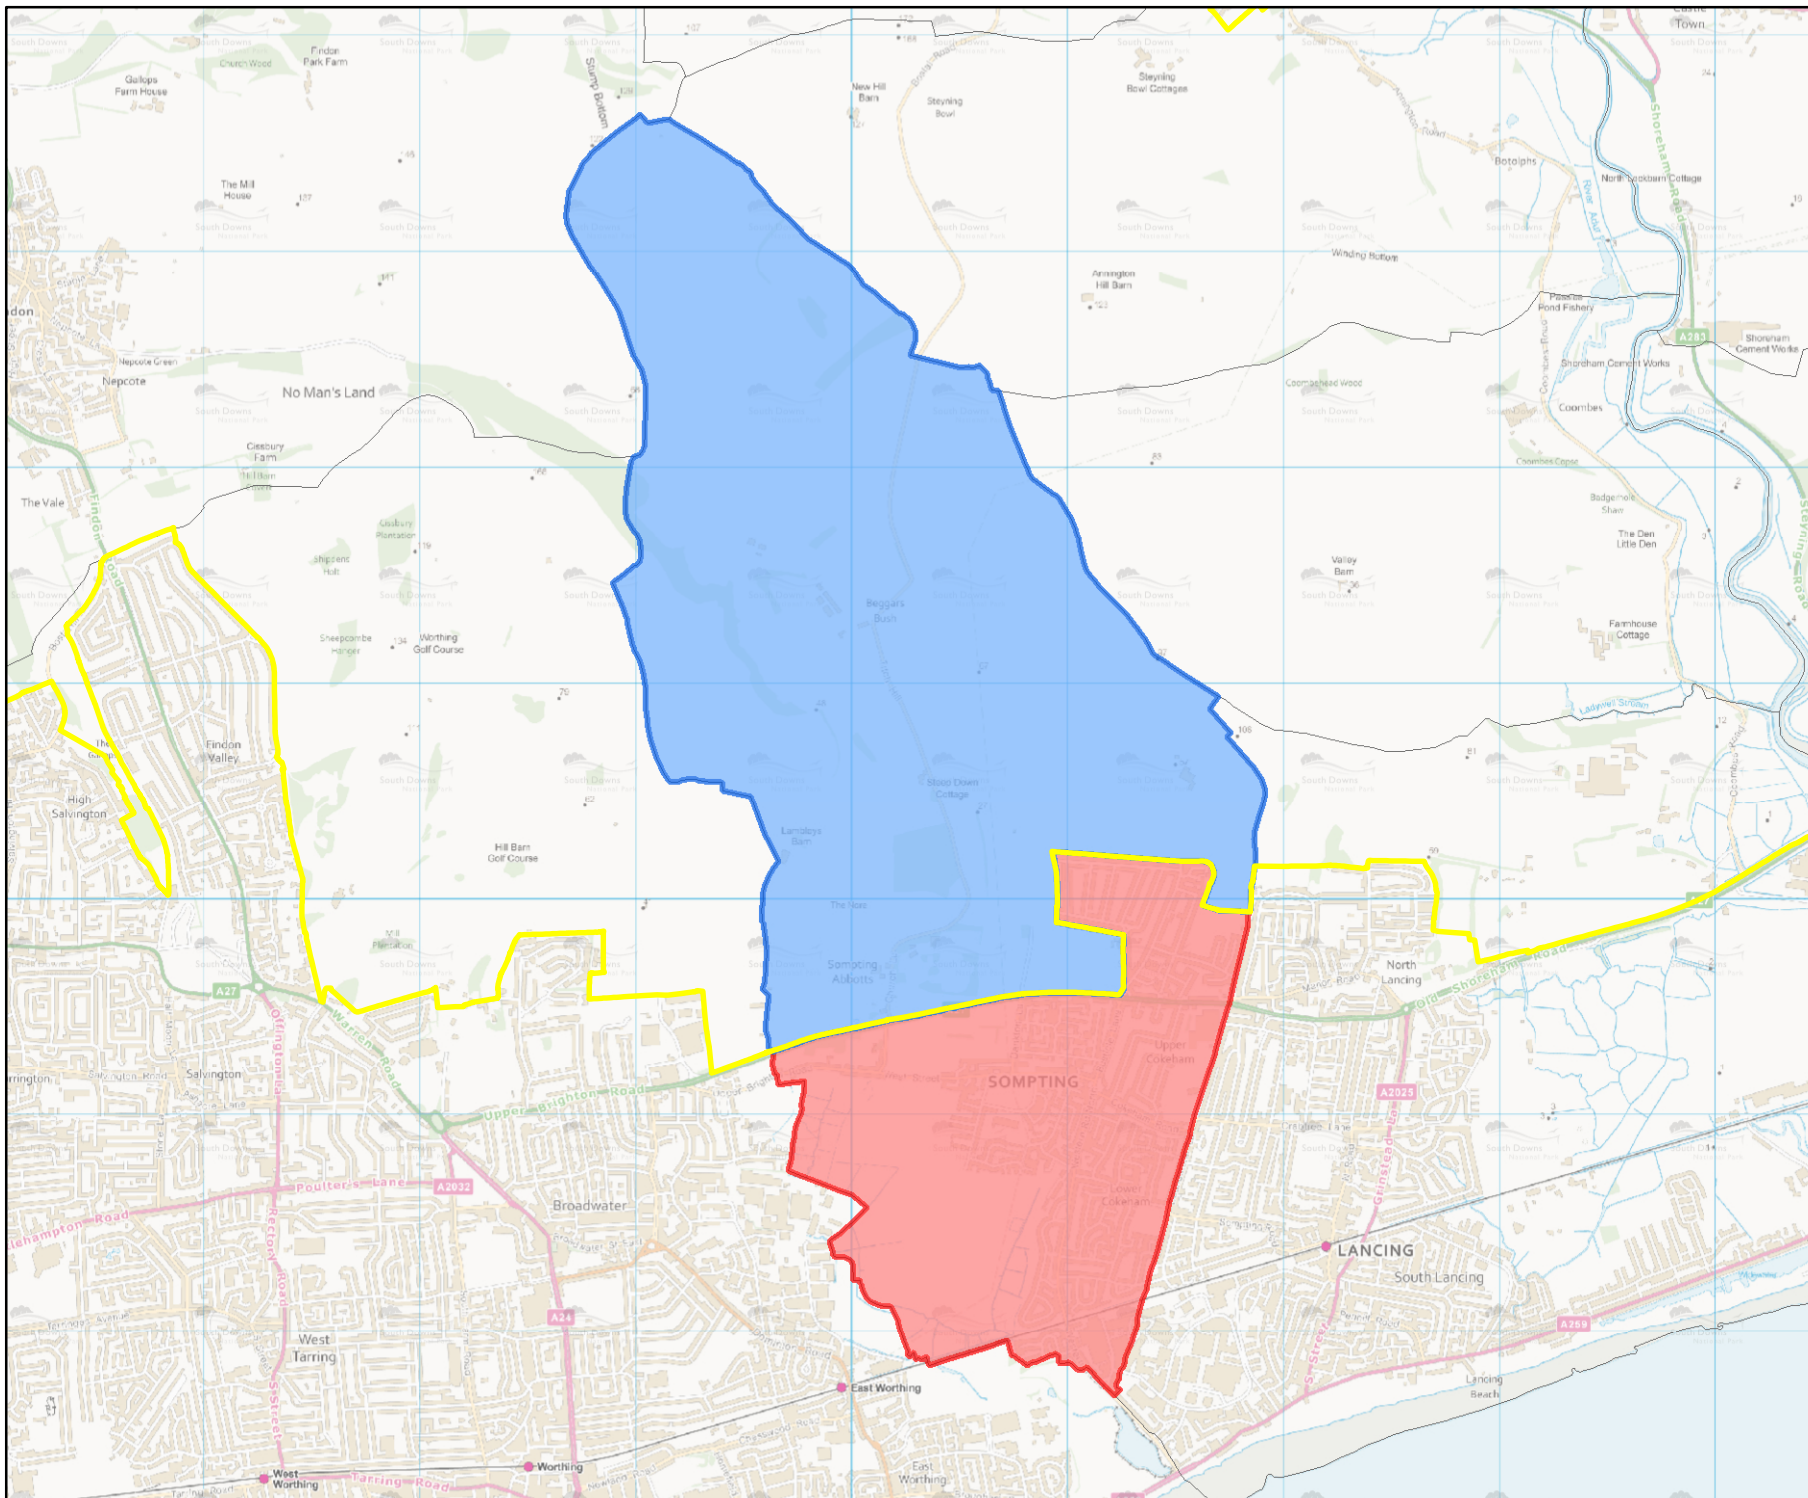

Designated Neighbourhood Area: Sompting

KEY

 South Downs National Park Boundary

Designated Neighbourhood Area

 Within the National Park

 Outside the National Park
- Not Designated by National Park Authority

Scale 1:35,000

© Crown copyright and database rights
2013 Ordnance Survey 100050083