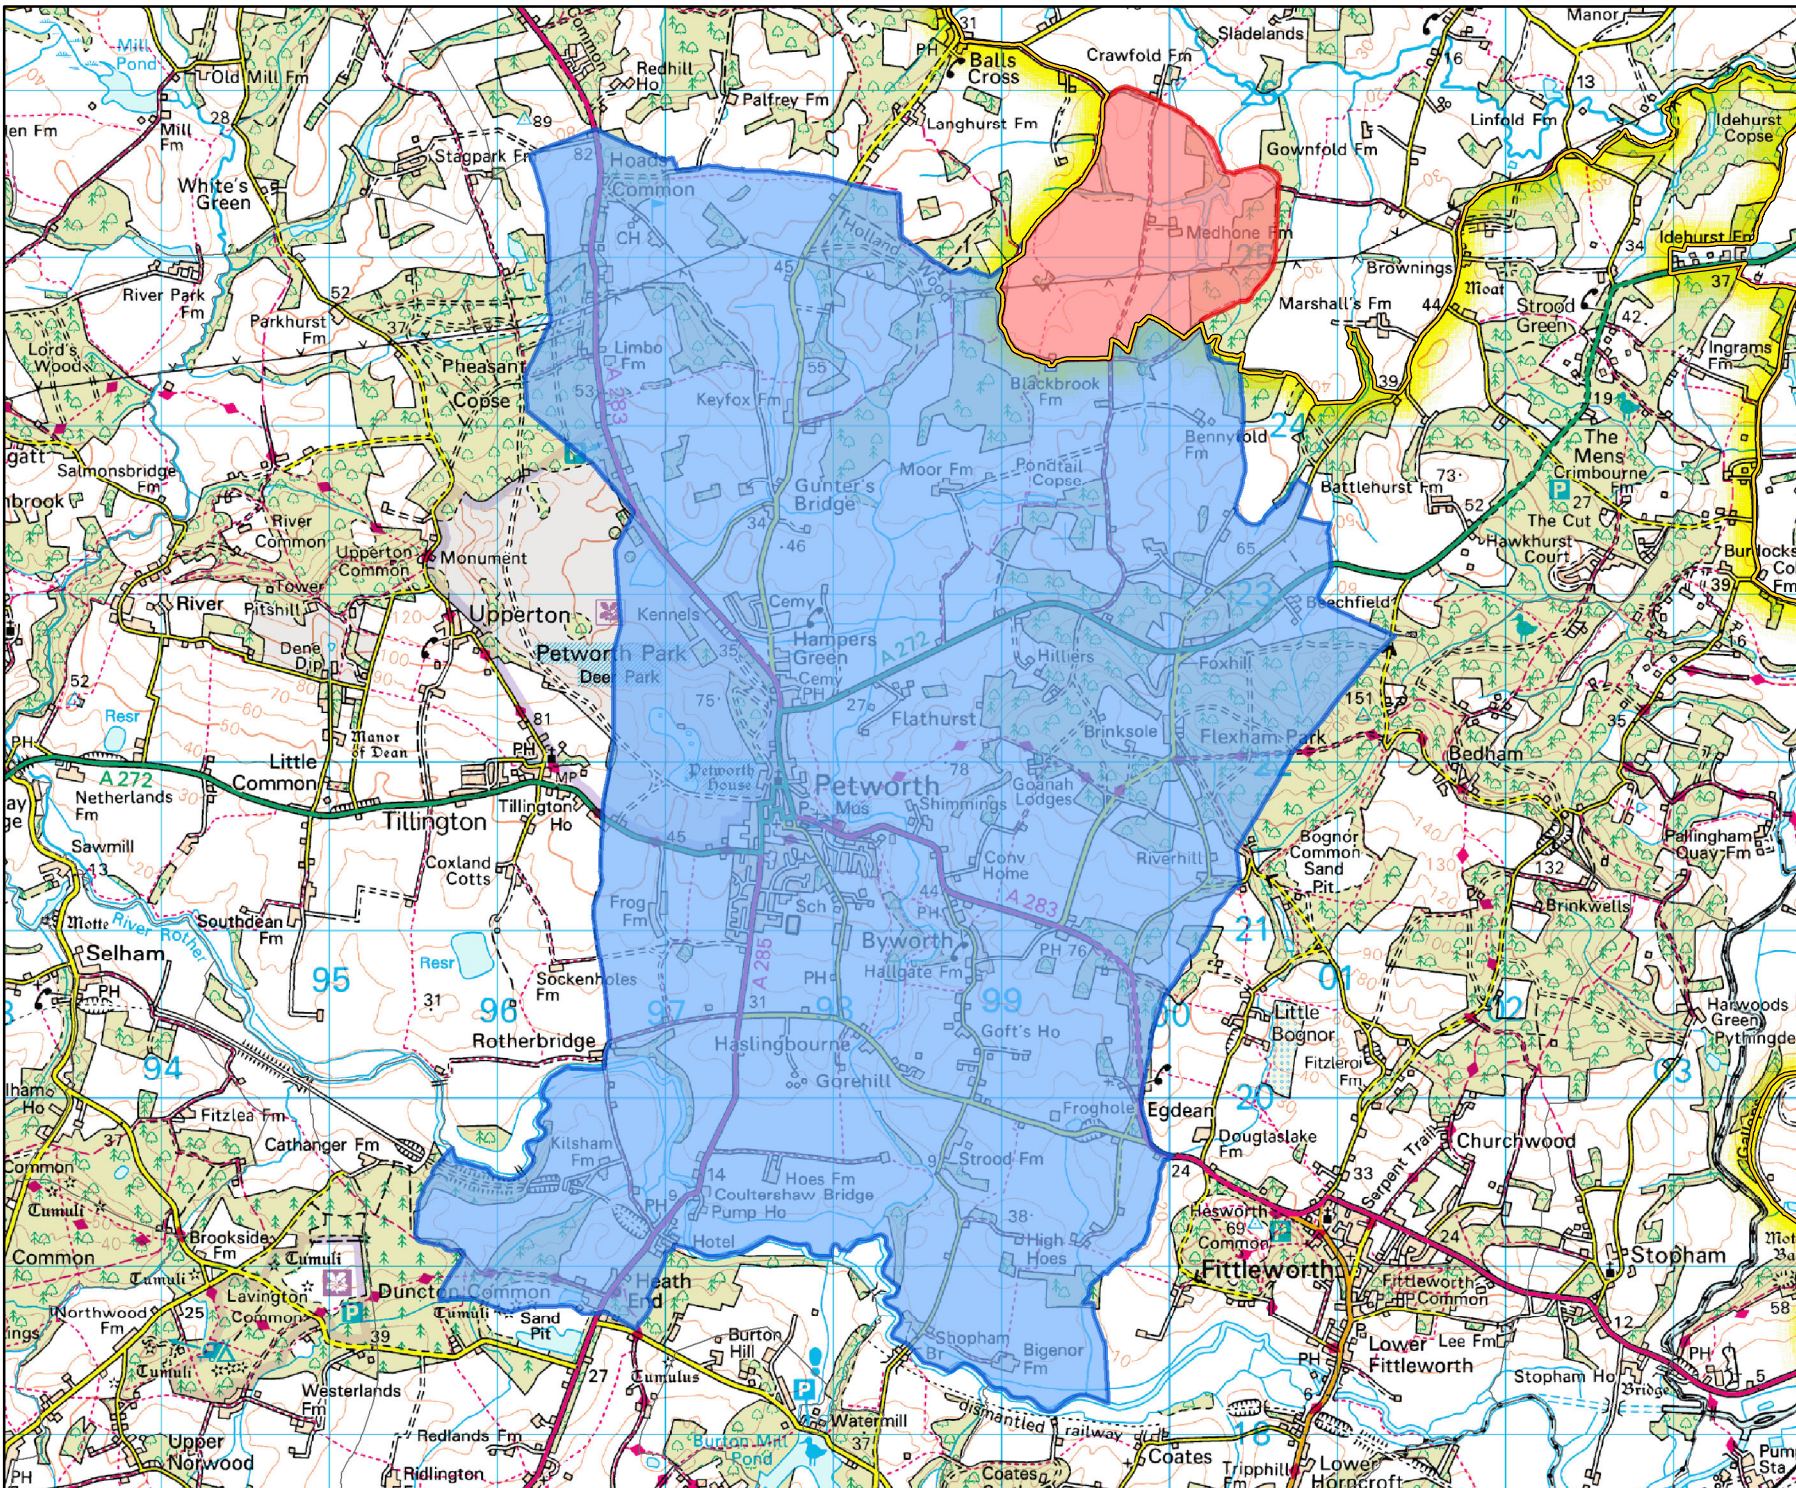

Designated Neighbourhood Area

- Within the National Park
- Outside the National Park -
- Not Designated by National Park Authority
- South Downs National Park Boundary

Scale @ A4 45,000
© Crown copyright and database rights
2014 Ordnance Survey 100050083

Designated Neighbourhood Area:
Petworth