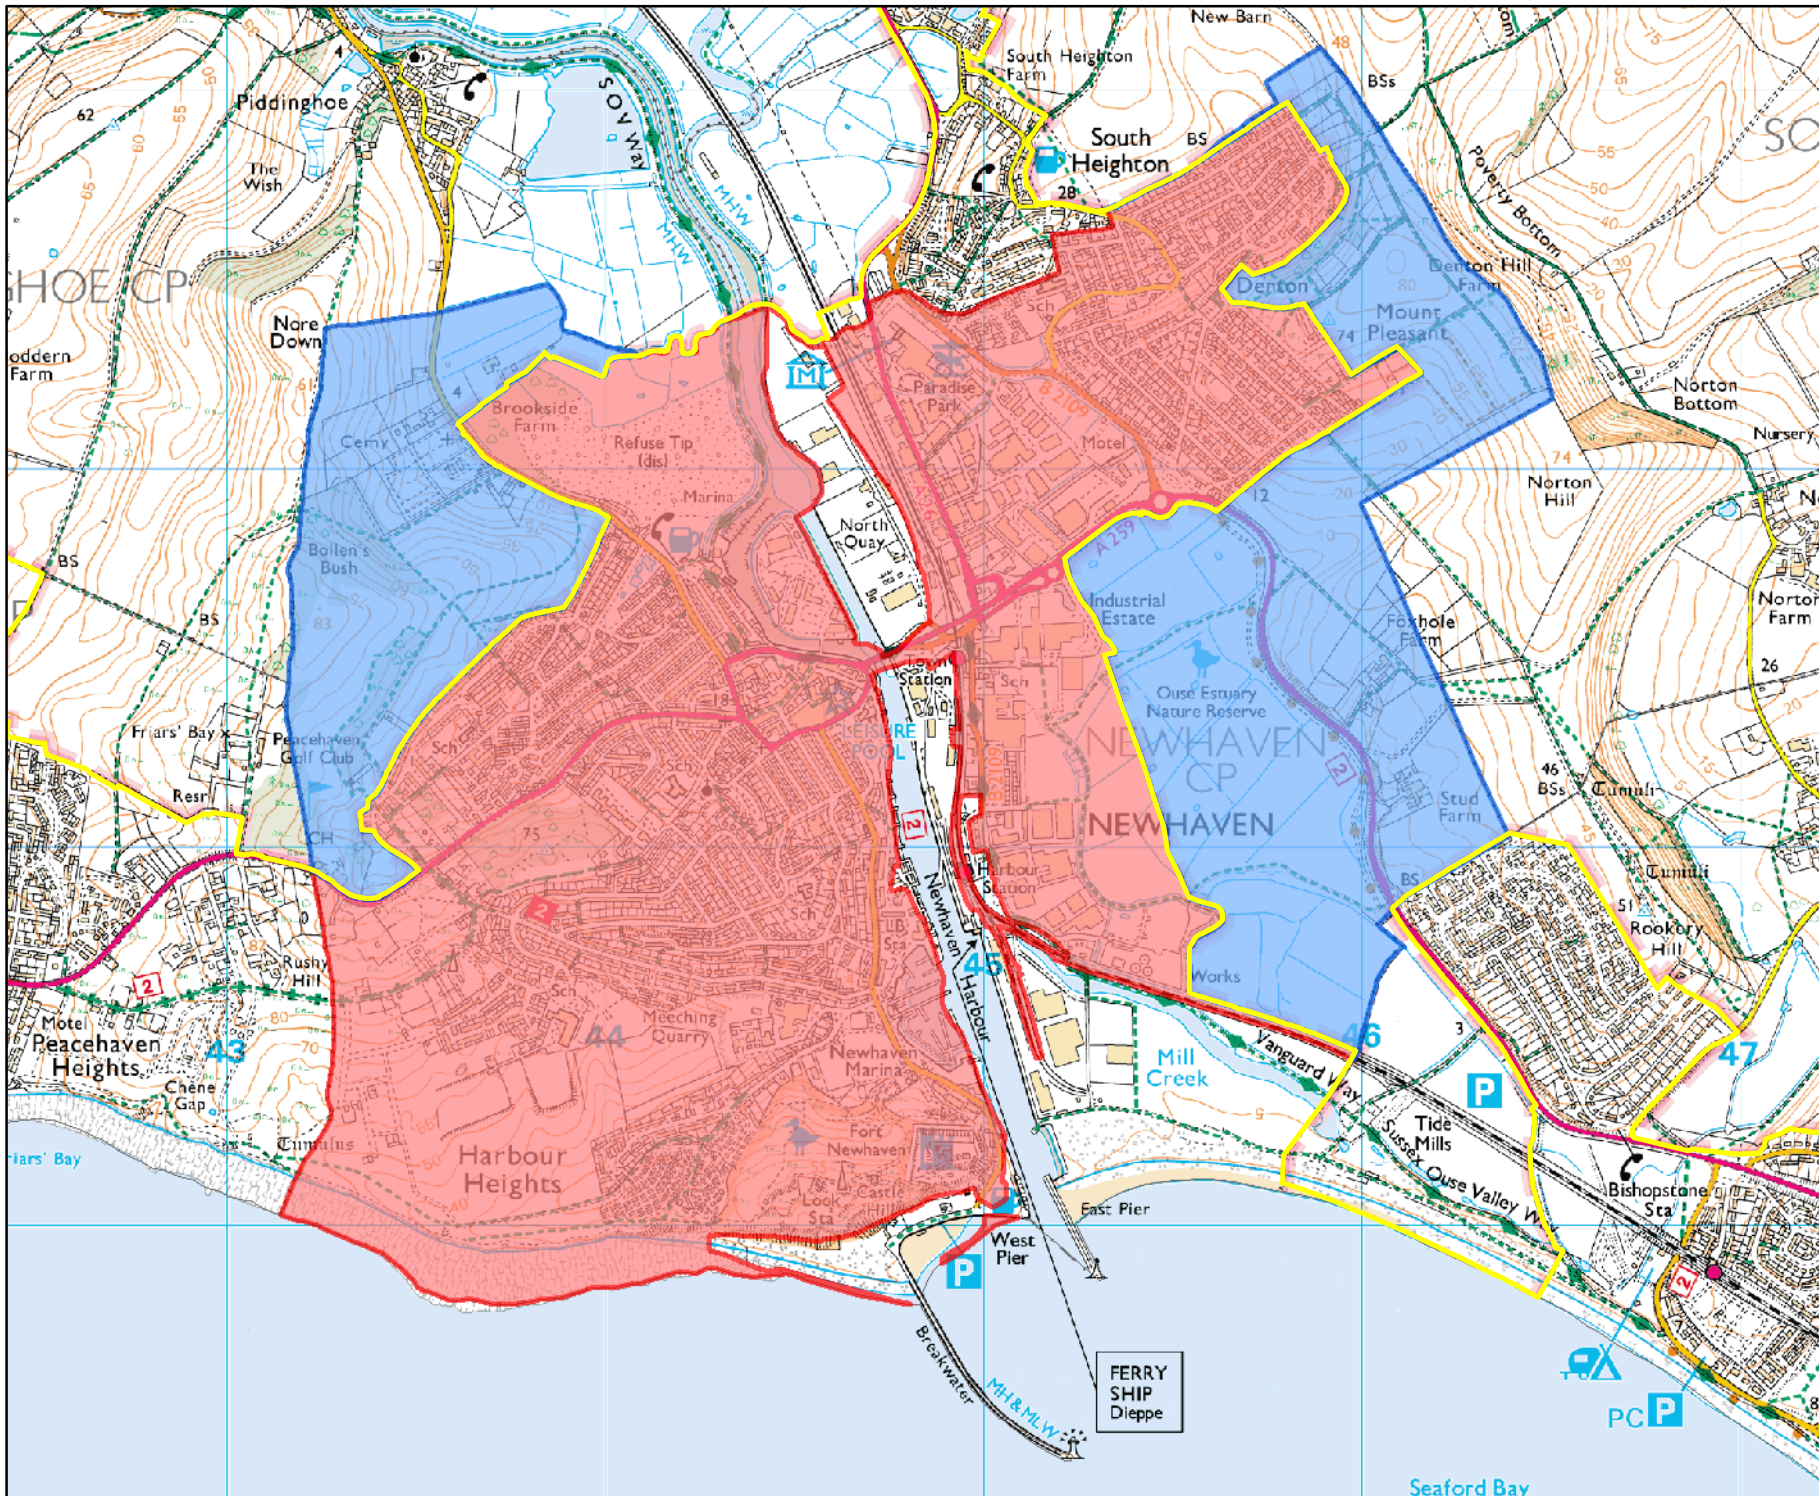

# Designated Neighbourhood Area: Newhaven

- KEY**
-  South Downs National Park Boundary
  -  Designated Neighbourhood Area
  -  Within the National Park
  -  Outside the National Park - Not Designated by National Park Authority

Scale 1:20,000  
 © Crown copyright and database rights  
 2013 Ordnance Survey 100050083

FERRY SHIP  
Dieppe

PCP

Seaford Bay