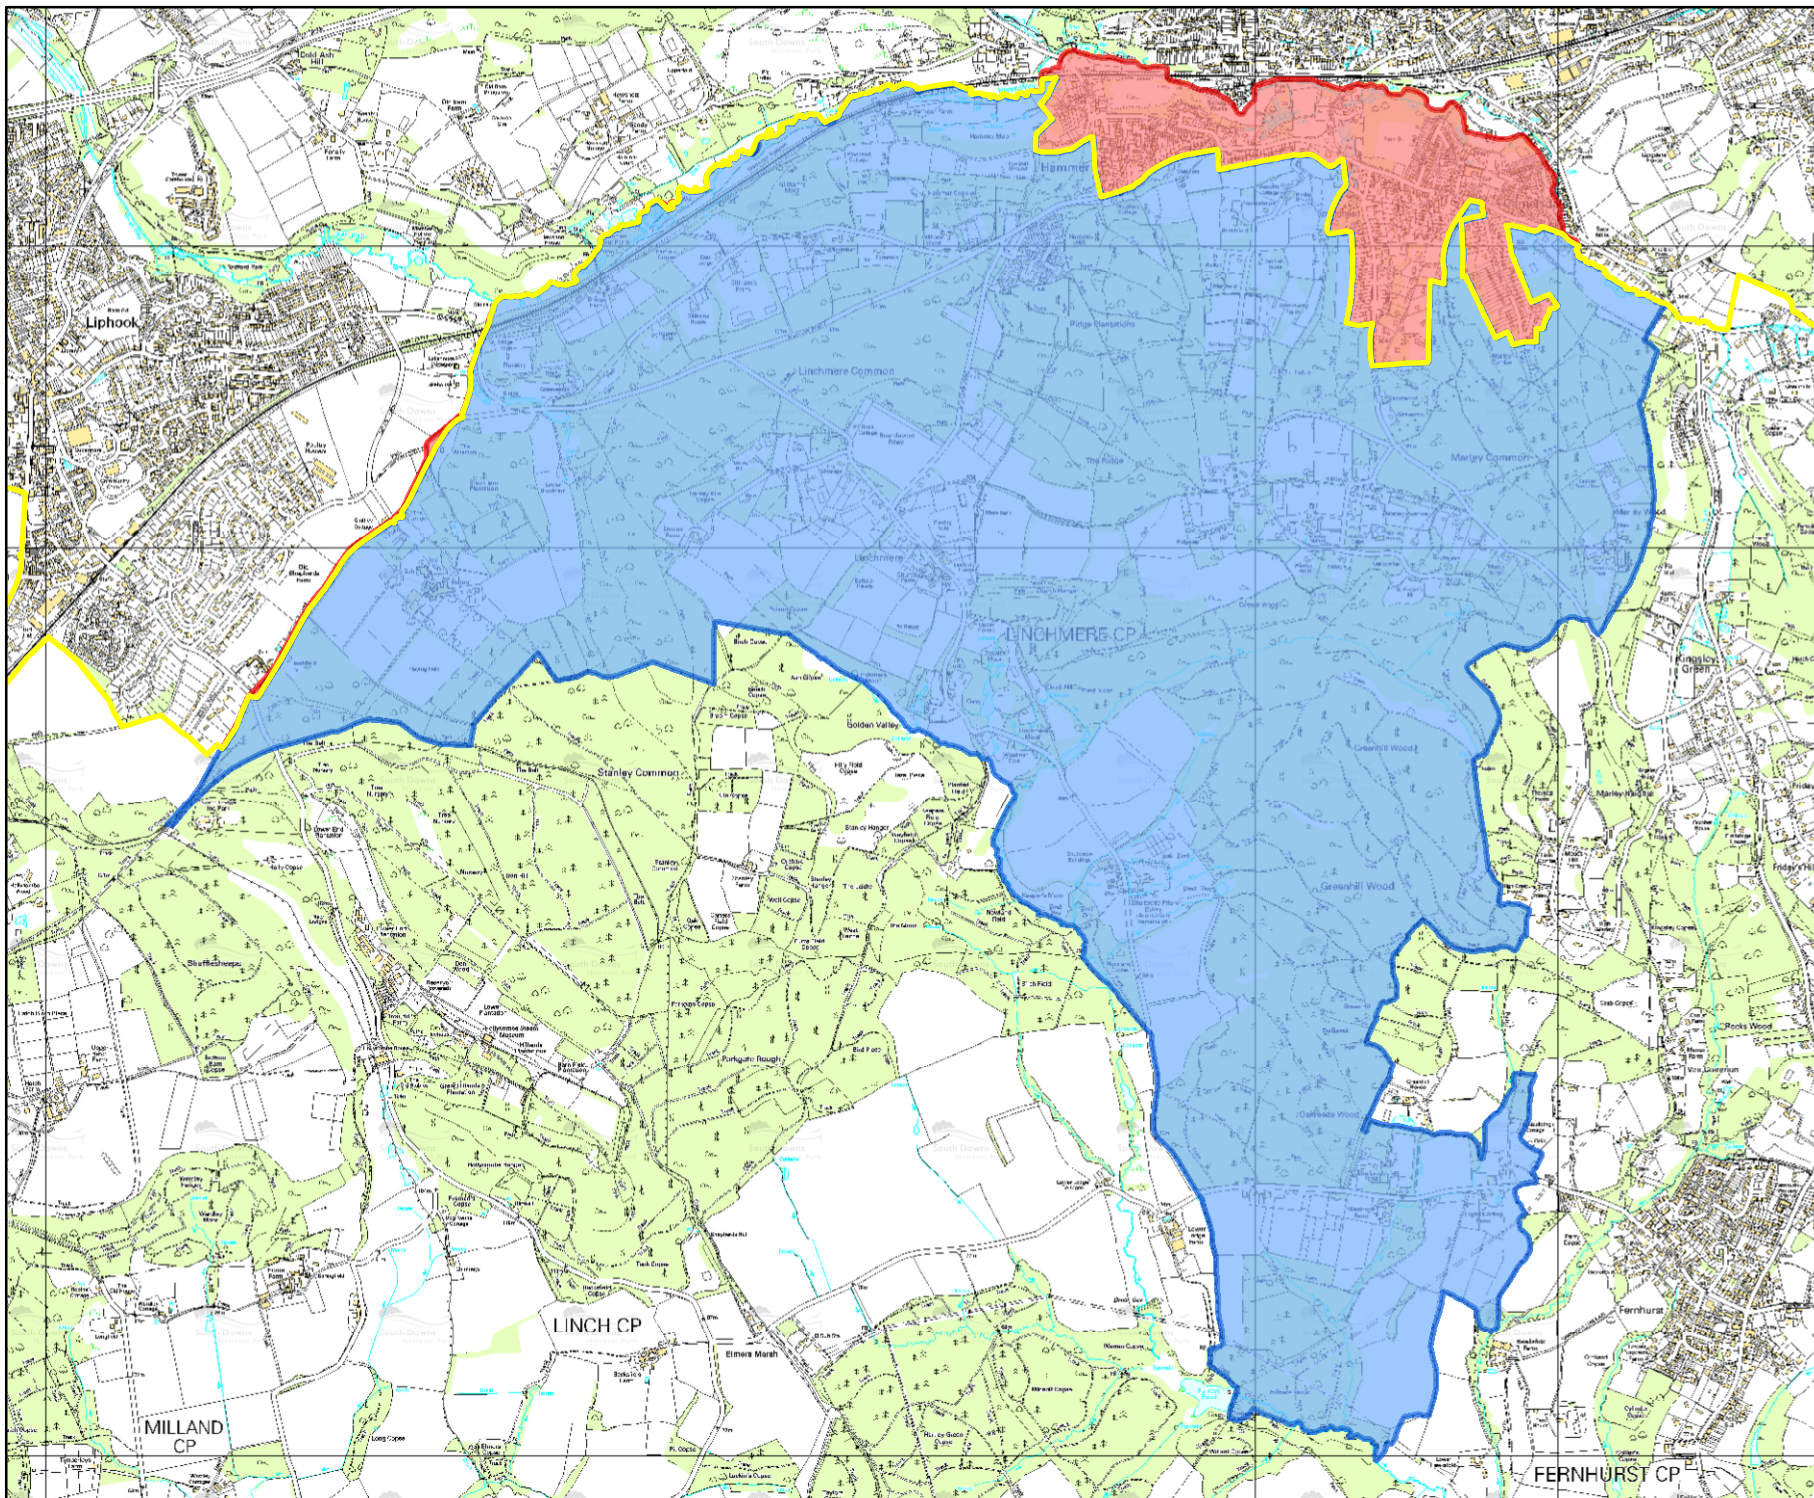

Designated Neighbourhood Area: Lynchmere

KEY

-  South Downs National Park Boundary
- Designated Neighbourhood Area**
 -  Within the National Park
 -  Outside the National Park - Not Designated by National Park Authority

Scale 1:25,000

© Crown copyright and database rights
2013 Ordnance Survey 100050083