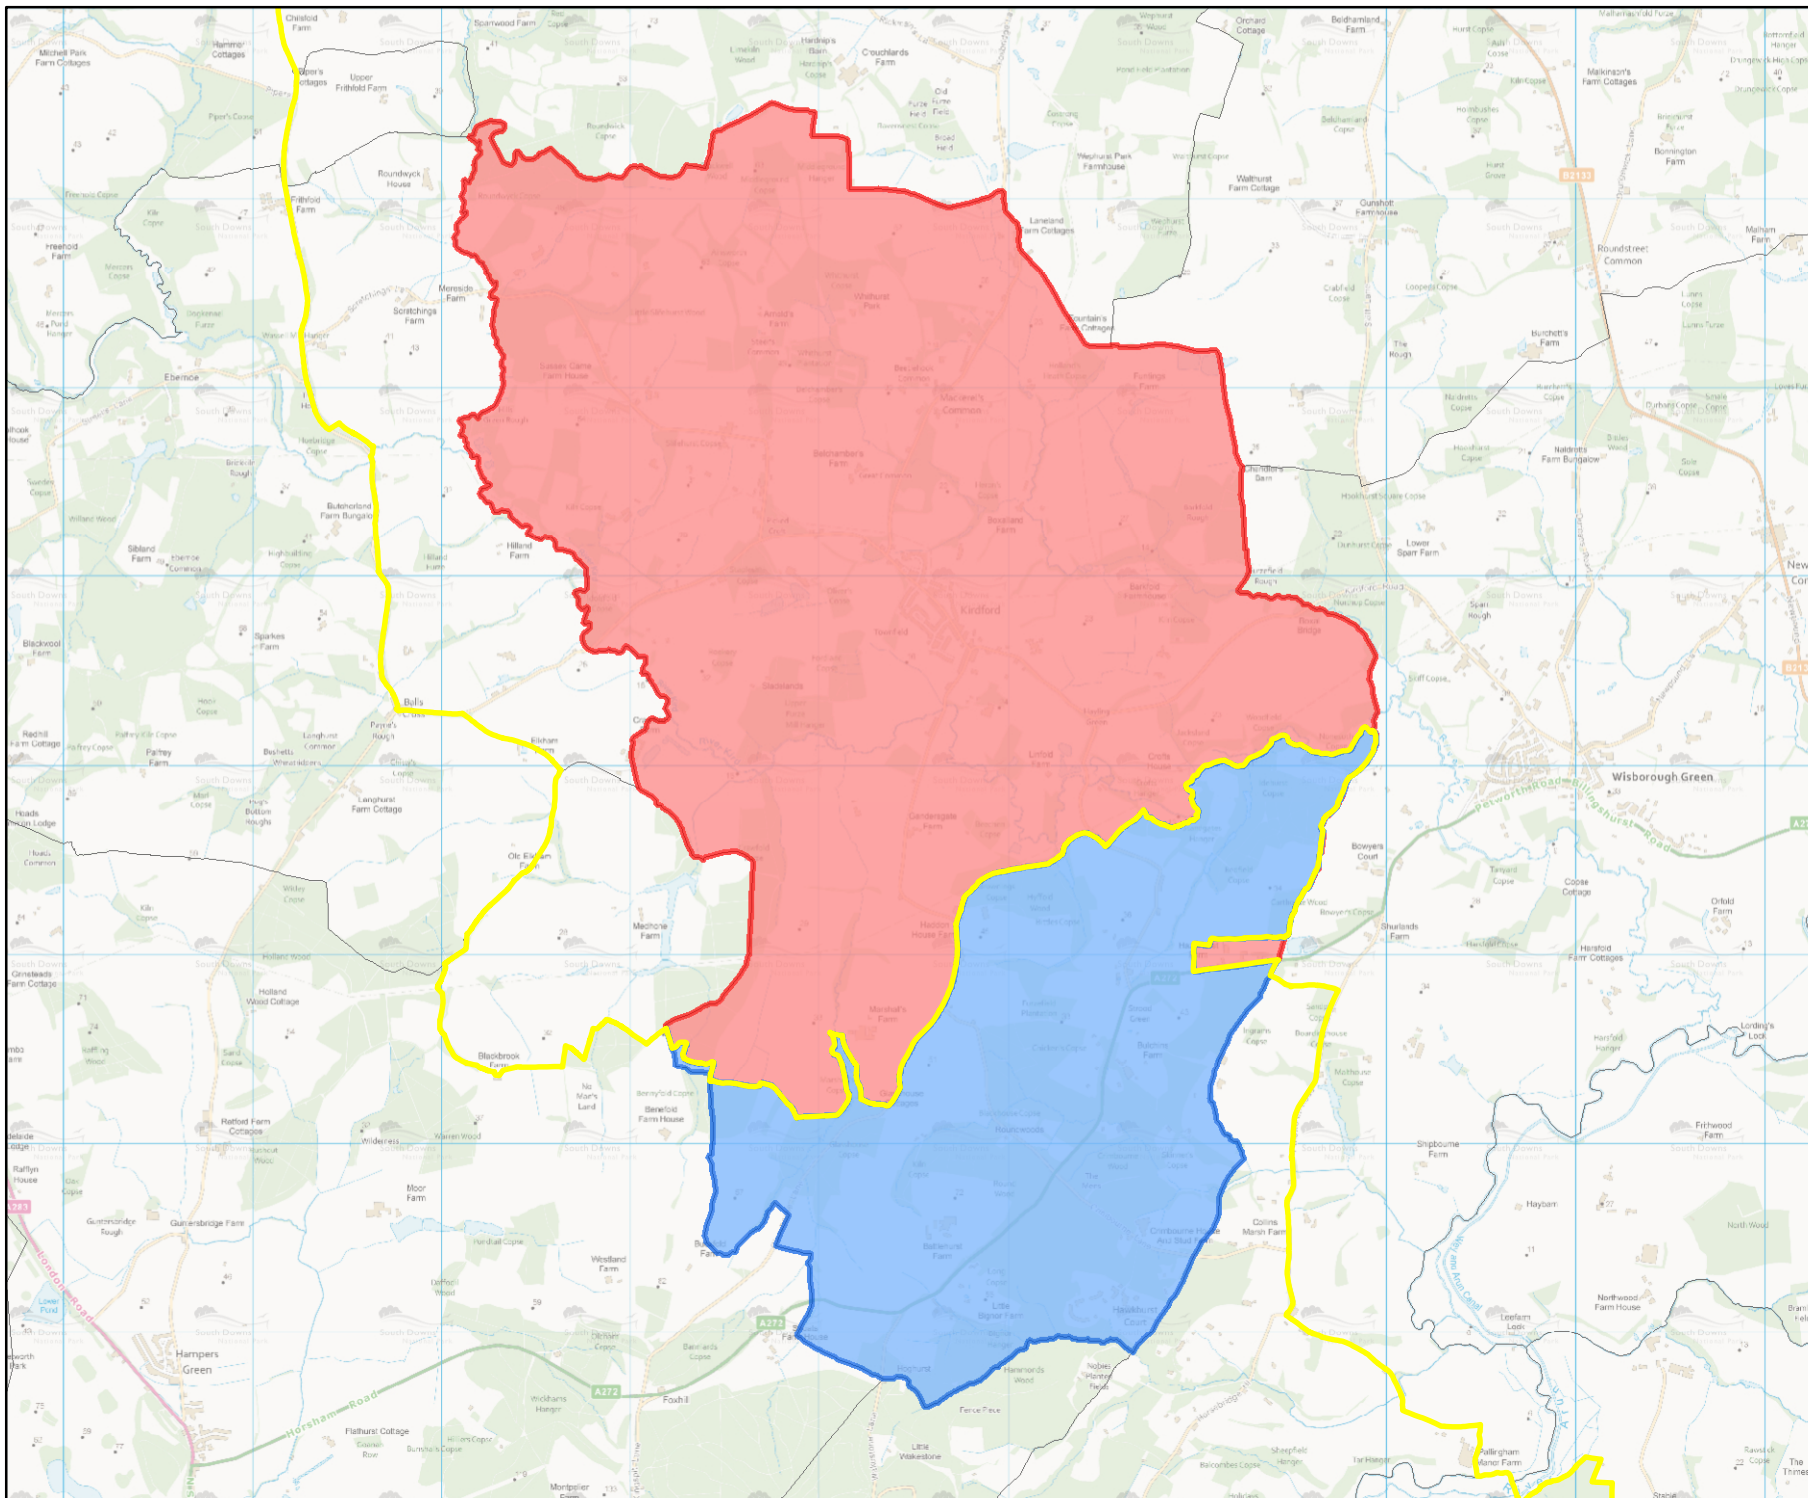

# Designated Neighbourhood Area: Kirdford

## KEY

 South Downs National Park Boundary

Designated Neighbourhood Area

 Within the National Park

 Outside the National Park  
- Not Designated by National Park Authority

Scale 1:40,000

© Crown copyright and database rights  
2013 Ordnance Survey 100050083