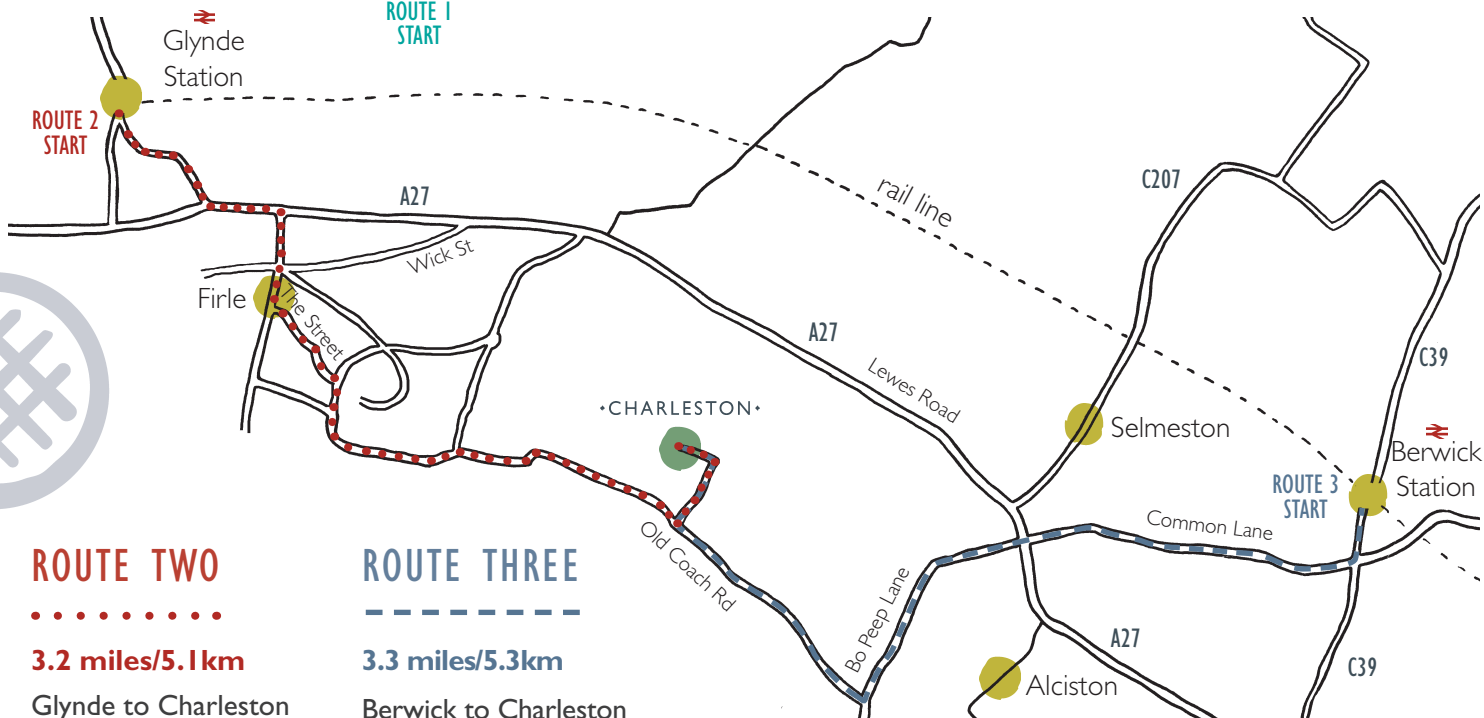

PUBLIC TRANSPORT

Regular train services from London Victoria to Lewes, about 7 miles from Charleston. The nearest train stations are Berwick and Glynde, both about 4 miles from Charleston.

ROUTE ONE

★★★★★★★

16.5 miles/26.6km

Brighton to Charleston

ROUTE 1
START

ROUTE TWO

.....

3.2 miles/5.1km

Glynde to Charleston

ROUTE THREE

3.3 miles/5.3km

Berwick to Charleston

• CHARLESTON •

A CYCLE MAP

CHARLESTON.ORG.UK

Supported by