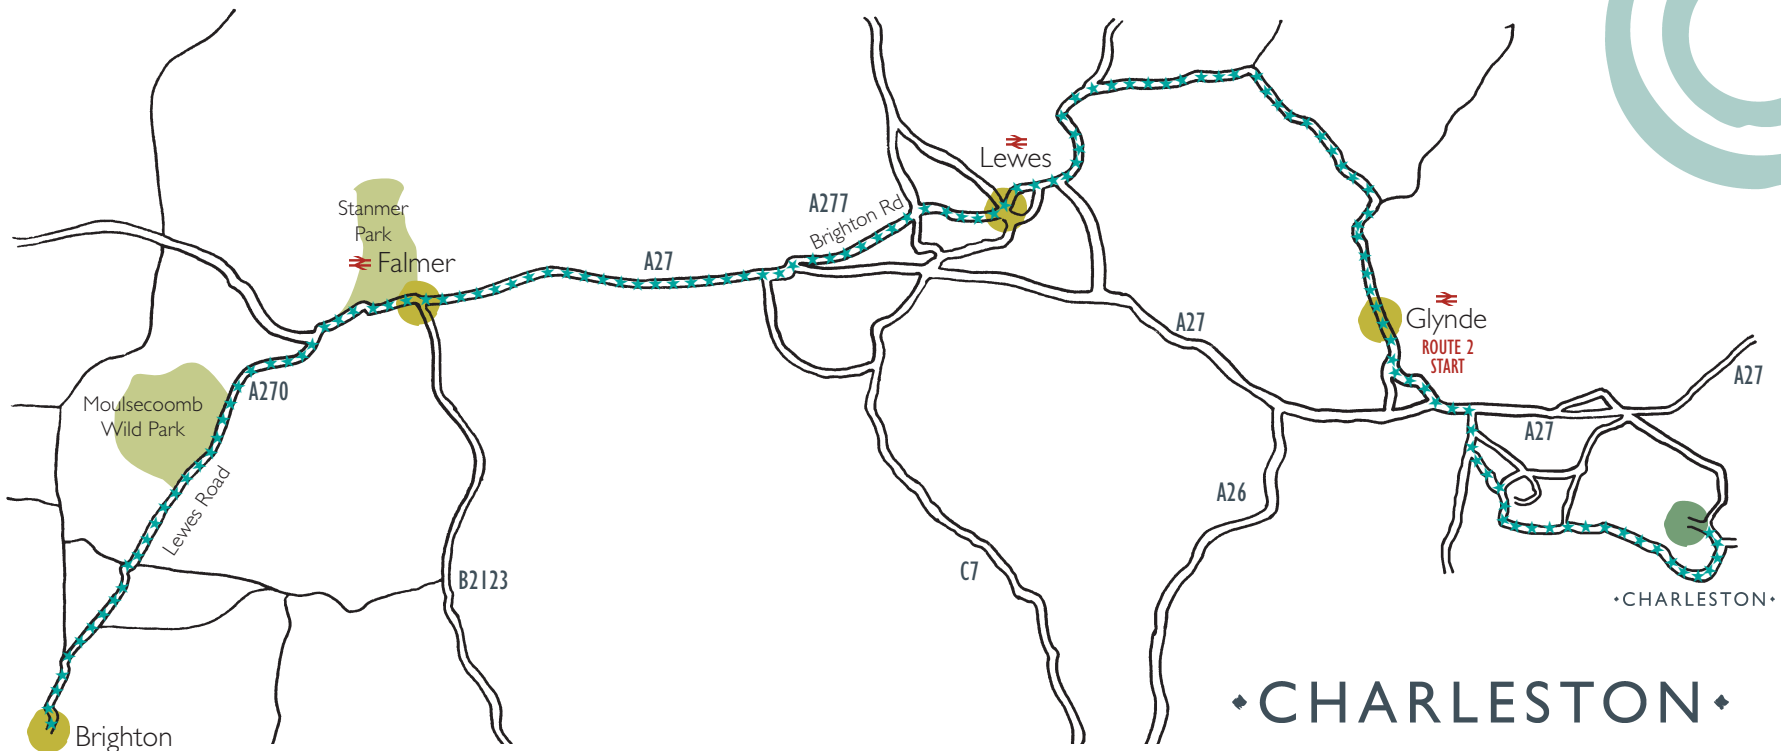

PUBLIC TRANSPORT

Regular train services from London Victoria to Lewes, about 7 miles from Charleston. The nearest train stations are Berwick and Glynde, both about 4 miles from Charleston.

ROUTE ONE

★★★★★★★

16.5 miles/26.6km

Brighton to Charleston

ROUTE 1
START

ROUTE TWO

.....

3.2 miles/5.1km

Glynde to Charleston

ROUTE THREE

3.3 miles/5.3km

Berwick to Charleston

• CHARLESTON •

A CYCLE MAP

CHARLESTON.ORG.UK

Supported by