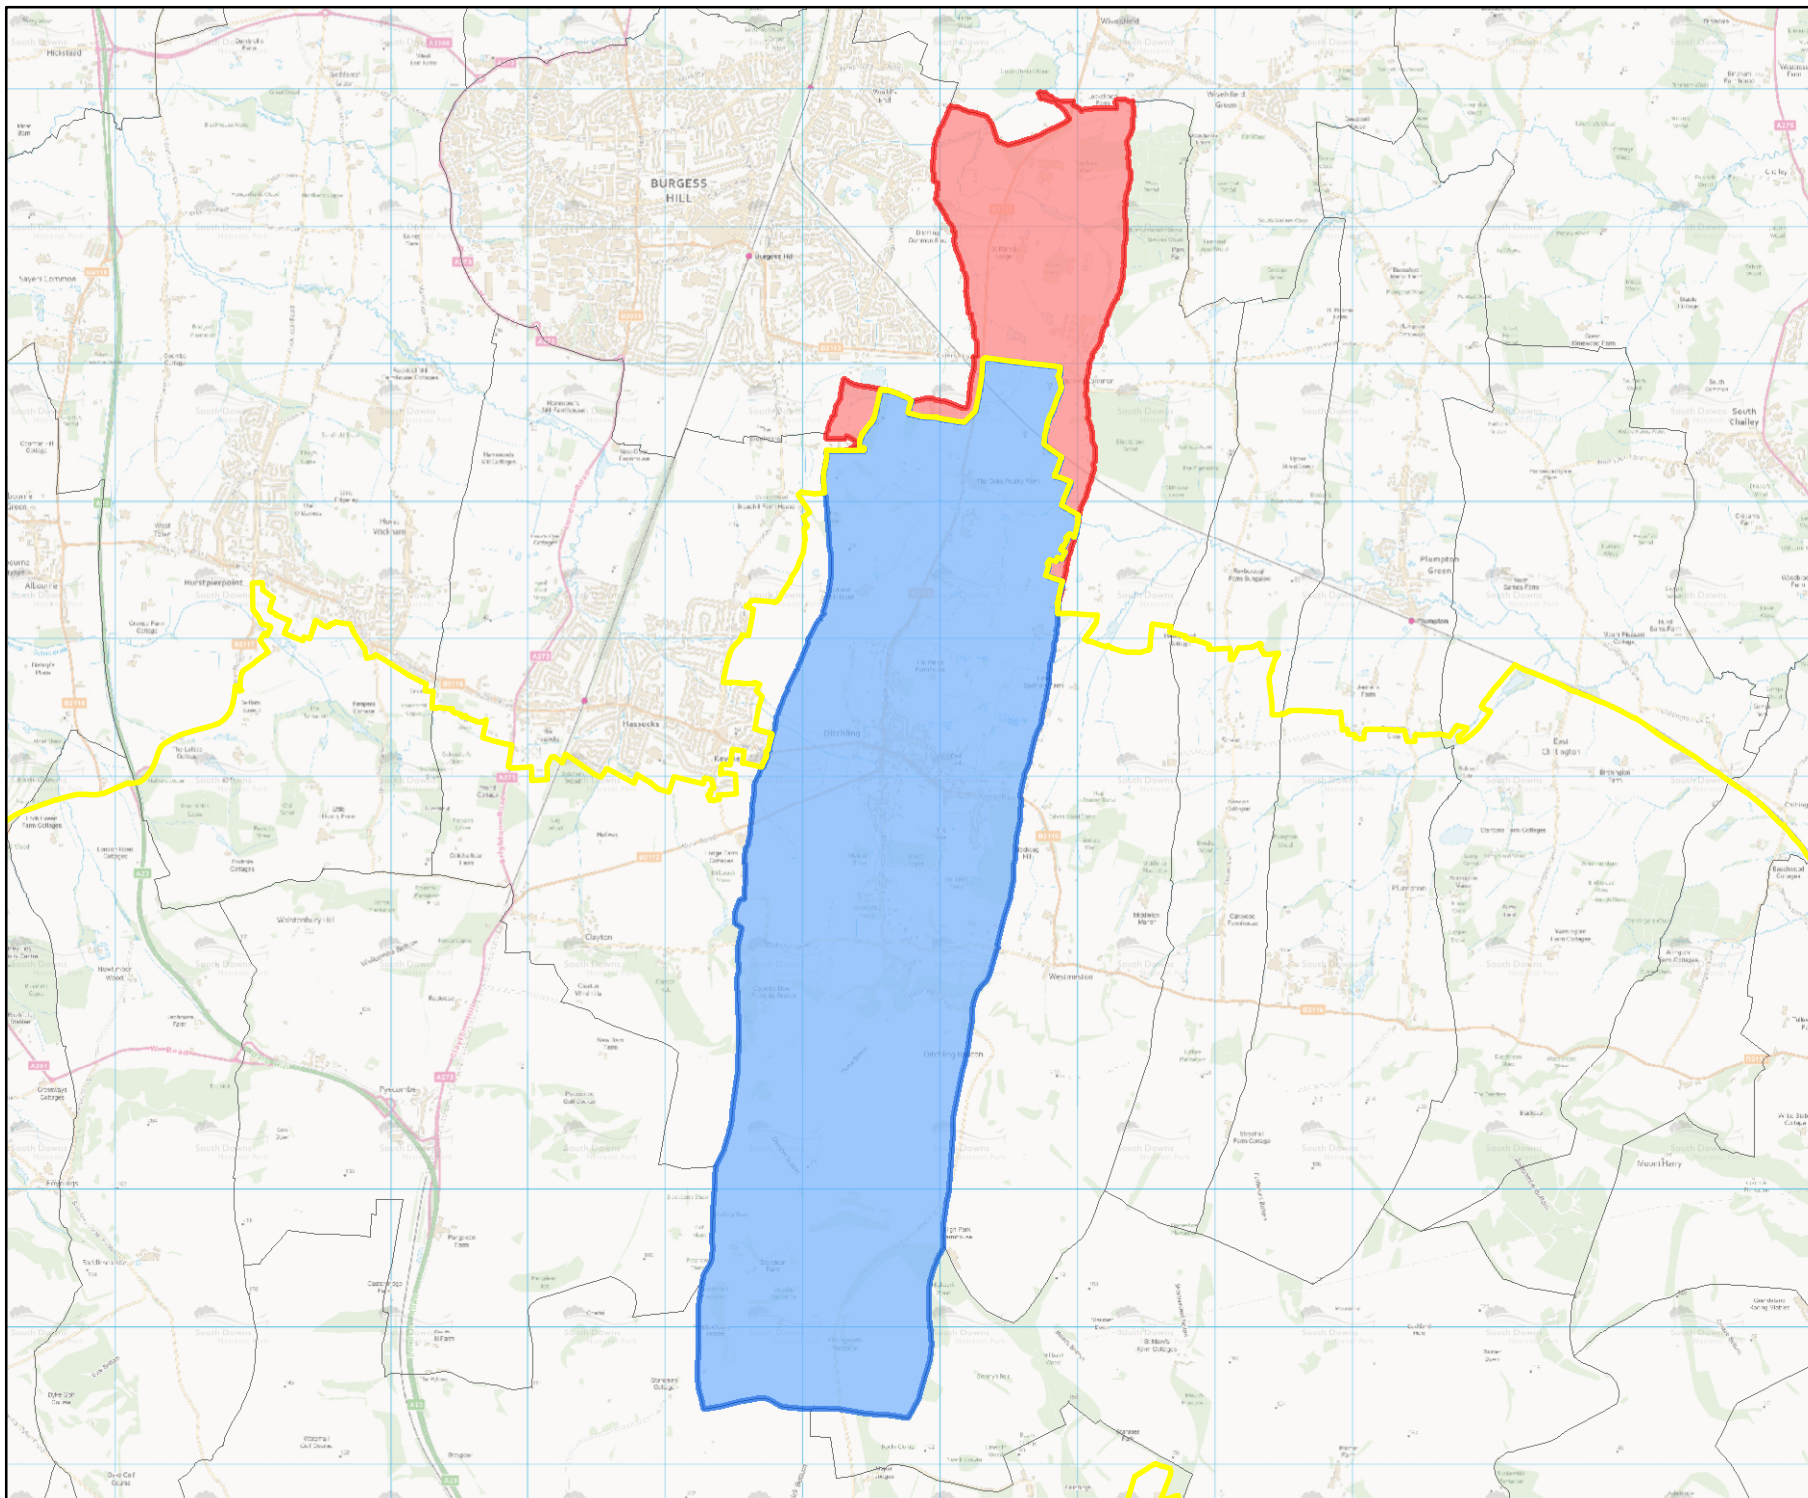

Designated Neighbourhood Area: Ditchling

KEY

-  South Downs National Park Boundary
- Designated Neighbourhood Area
 -  Within the National Park
 -  Outside the National Park - Not Designated by National Park Authority

Scale 1:55,000

© Crown copyright and database rights
2013 Ordnance Survey 100050083