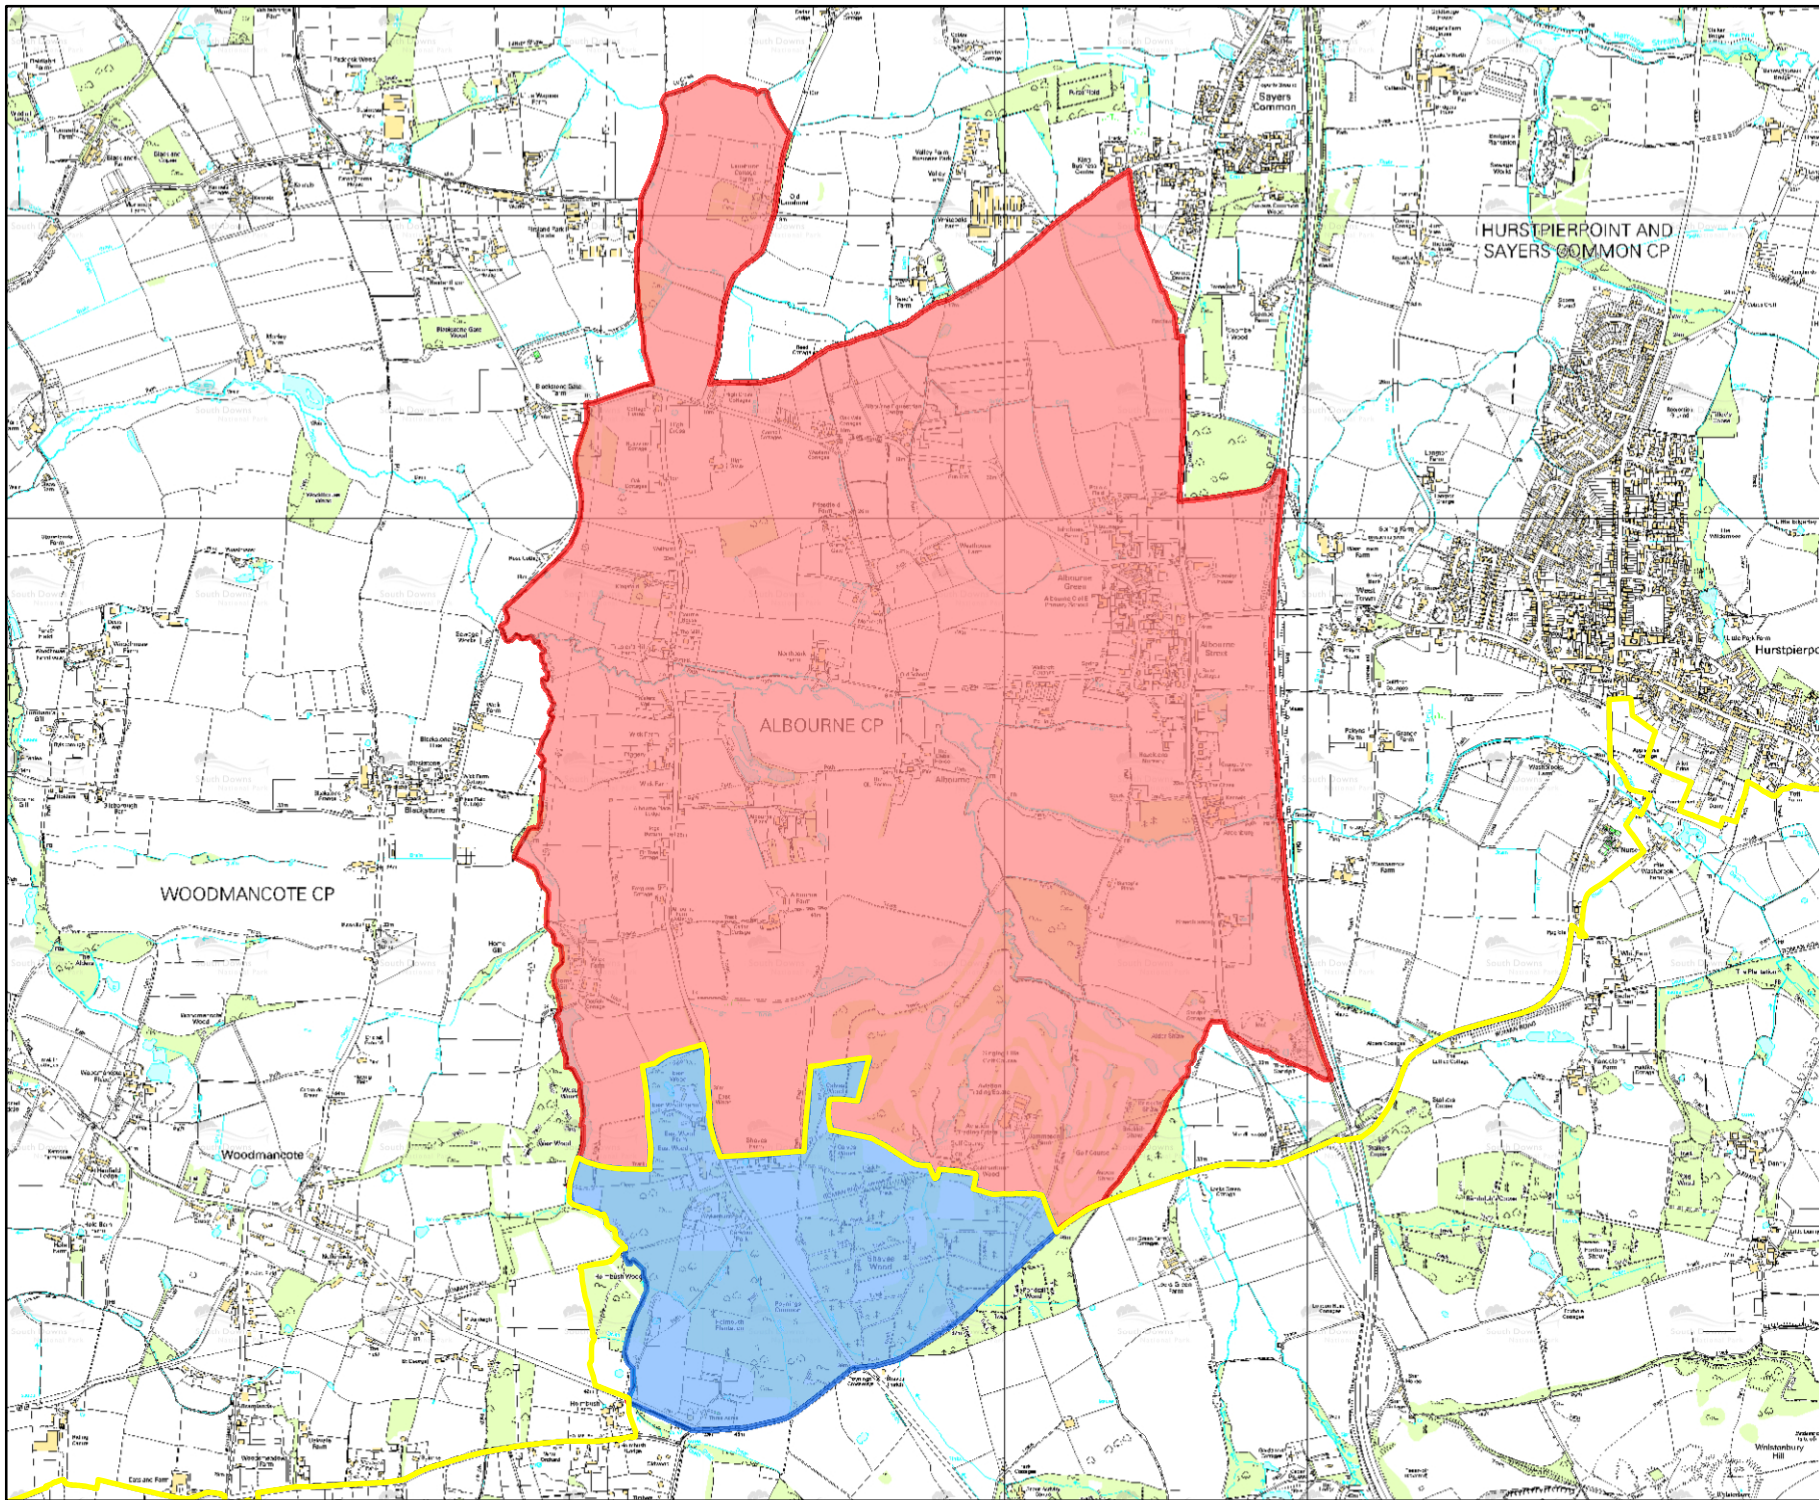

Designated
Neighbourhood Area:
Albourne

KEY

-  South Downs National Park Boundary
- Designated Neighbourhood Area
 -  Within the National Park
 -  Outside the National Park - Not Designated by National Park Authority

Scale 1:25,000

© Crown copyright and database rights
2013 Ordnance Survey 100050083