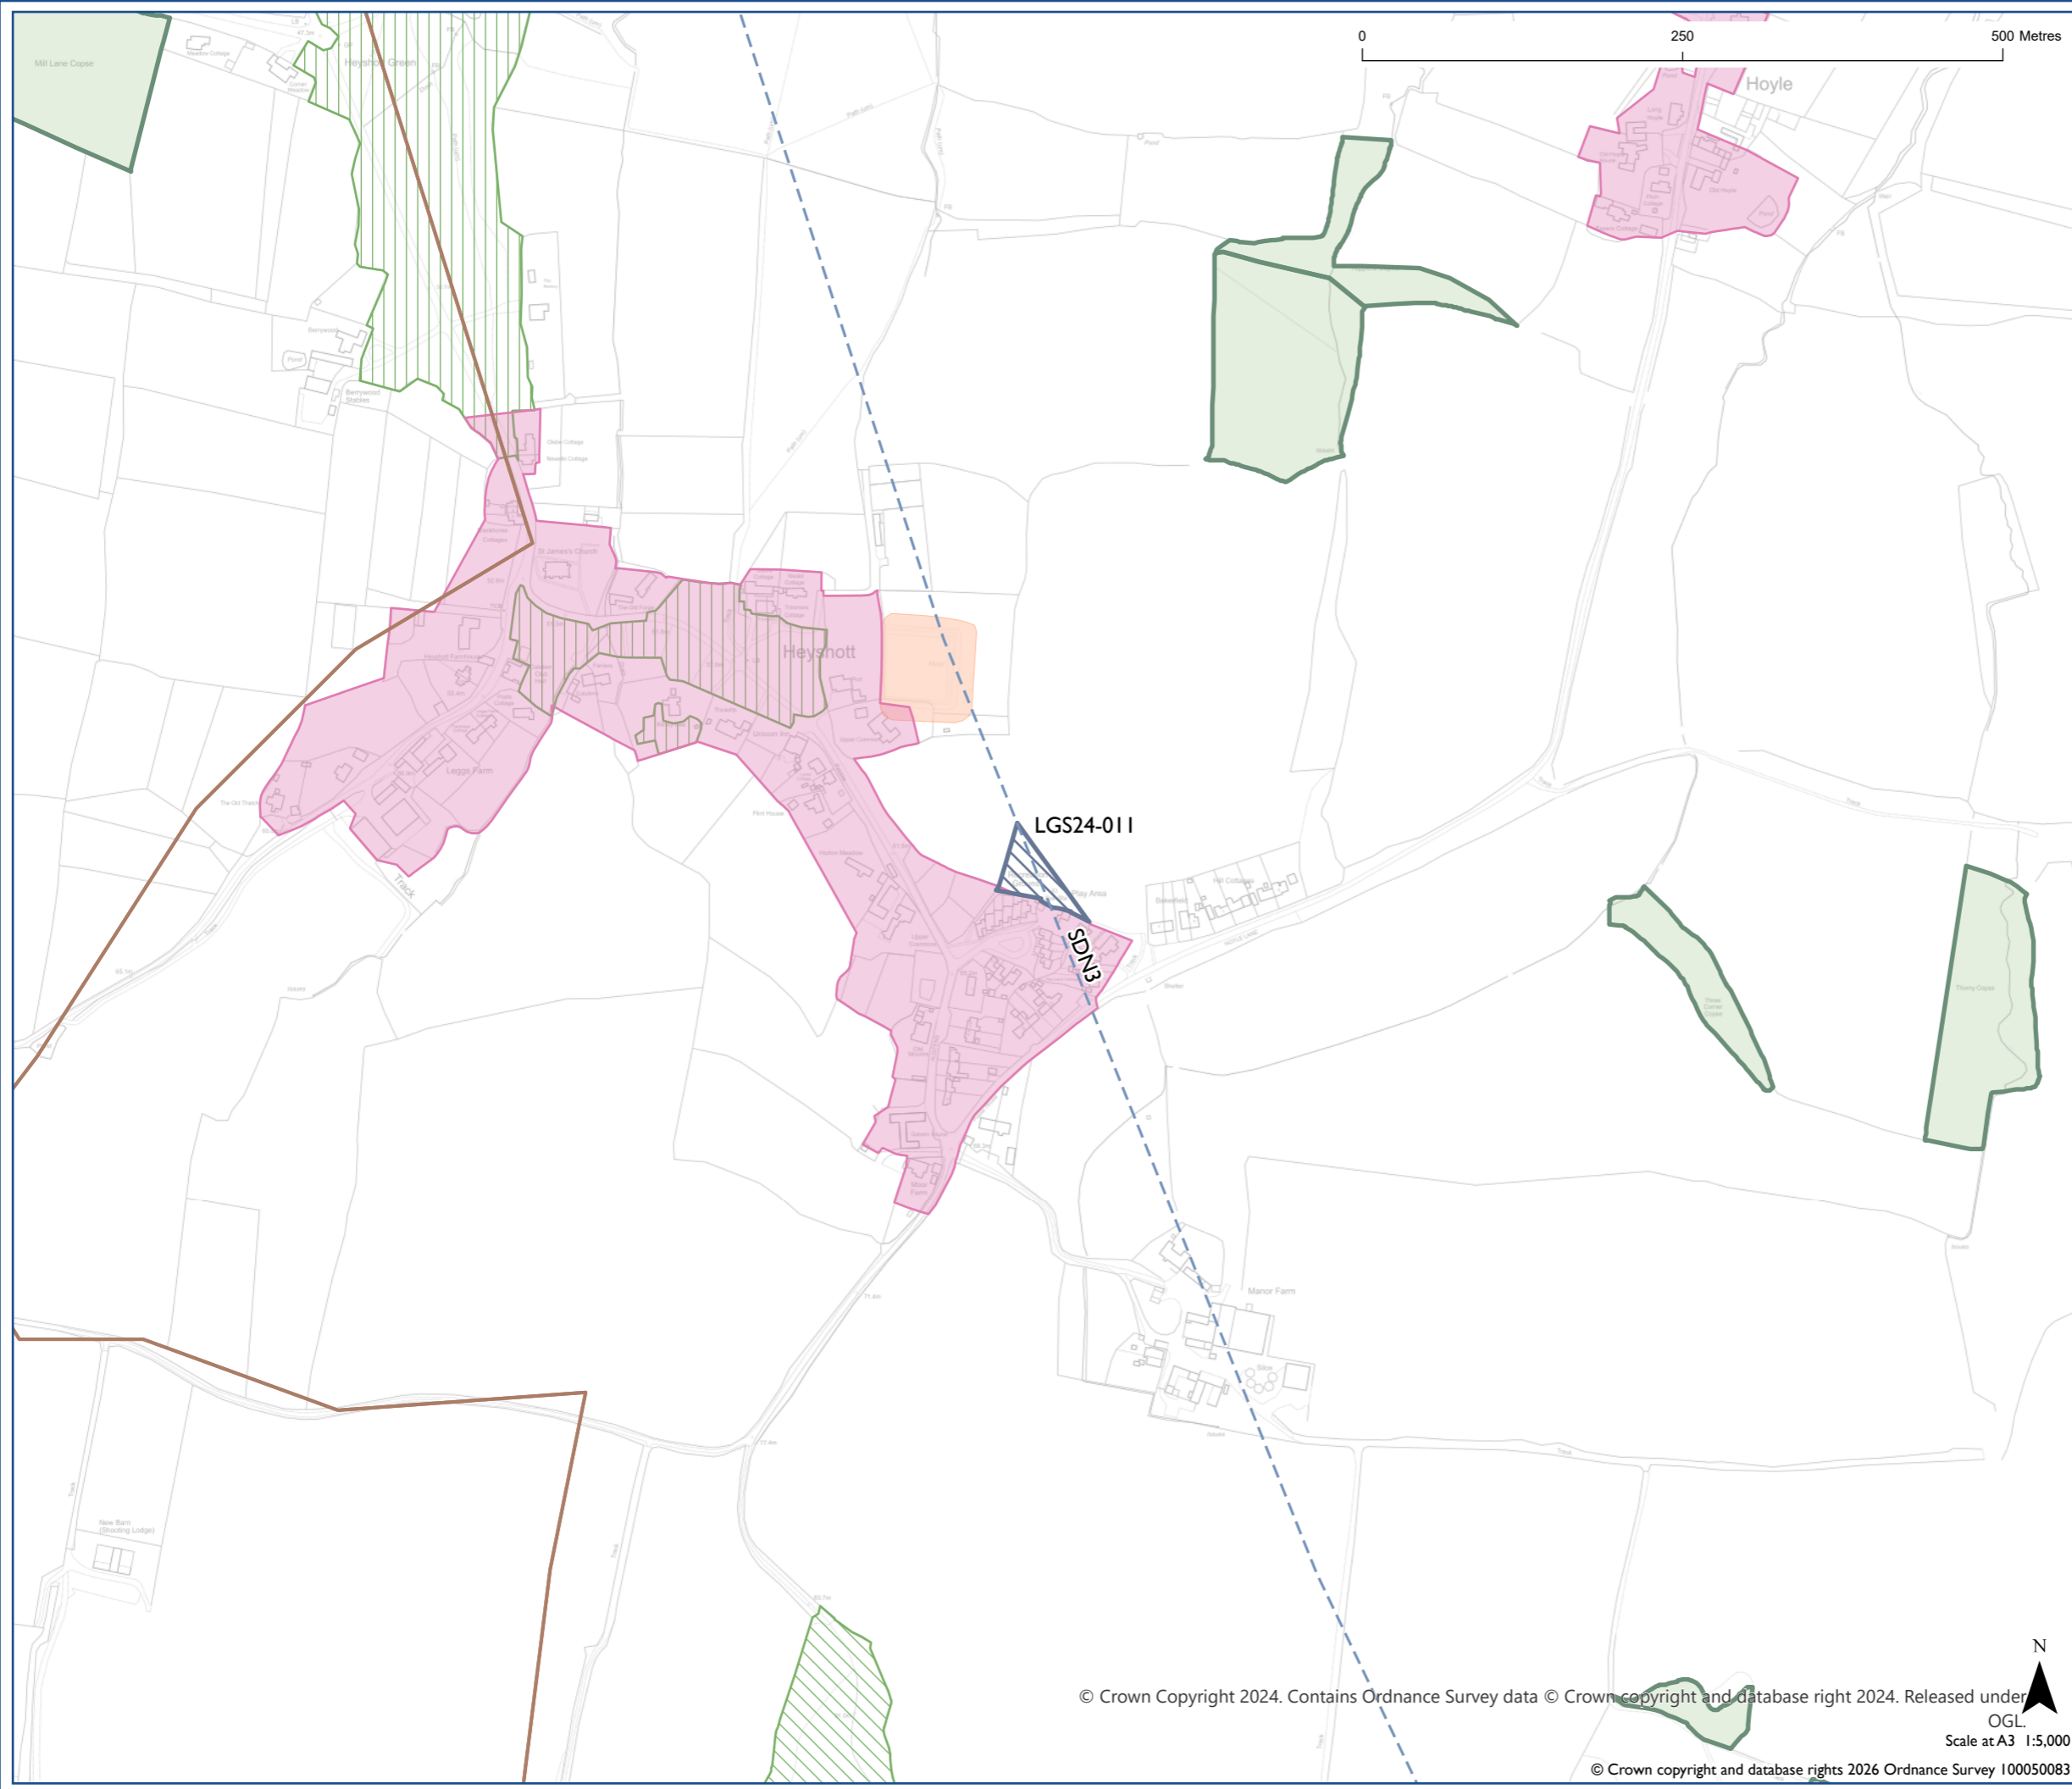

Proposed Submission South Downs
Local Plan - Policies Map Inset:
Heyshott

-  Local Green Space SDG4
-  Dark Night Sky Zone SDL5 (this area is within)
-  HRA Area SDN3 (this area is within)
-  International Nature Conservation Designation SDNI (where present)
-  National Nature Conservation Designation SDNI (where present)
-  Local Nature Conservation Designation SDNI (where present)
-  Irreplaceable Habitats SDNI
-  Conservation Area SDL8
-  Scheduled Monument SDL6

Map Notes: