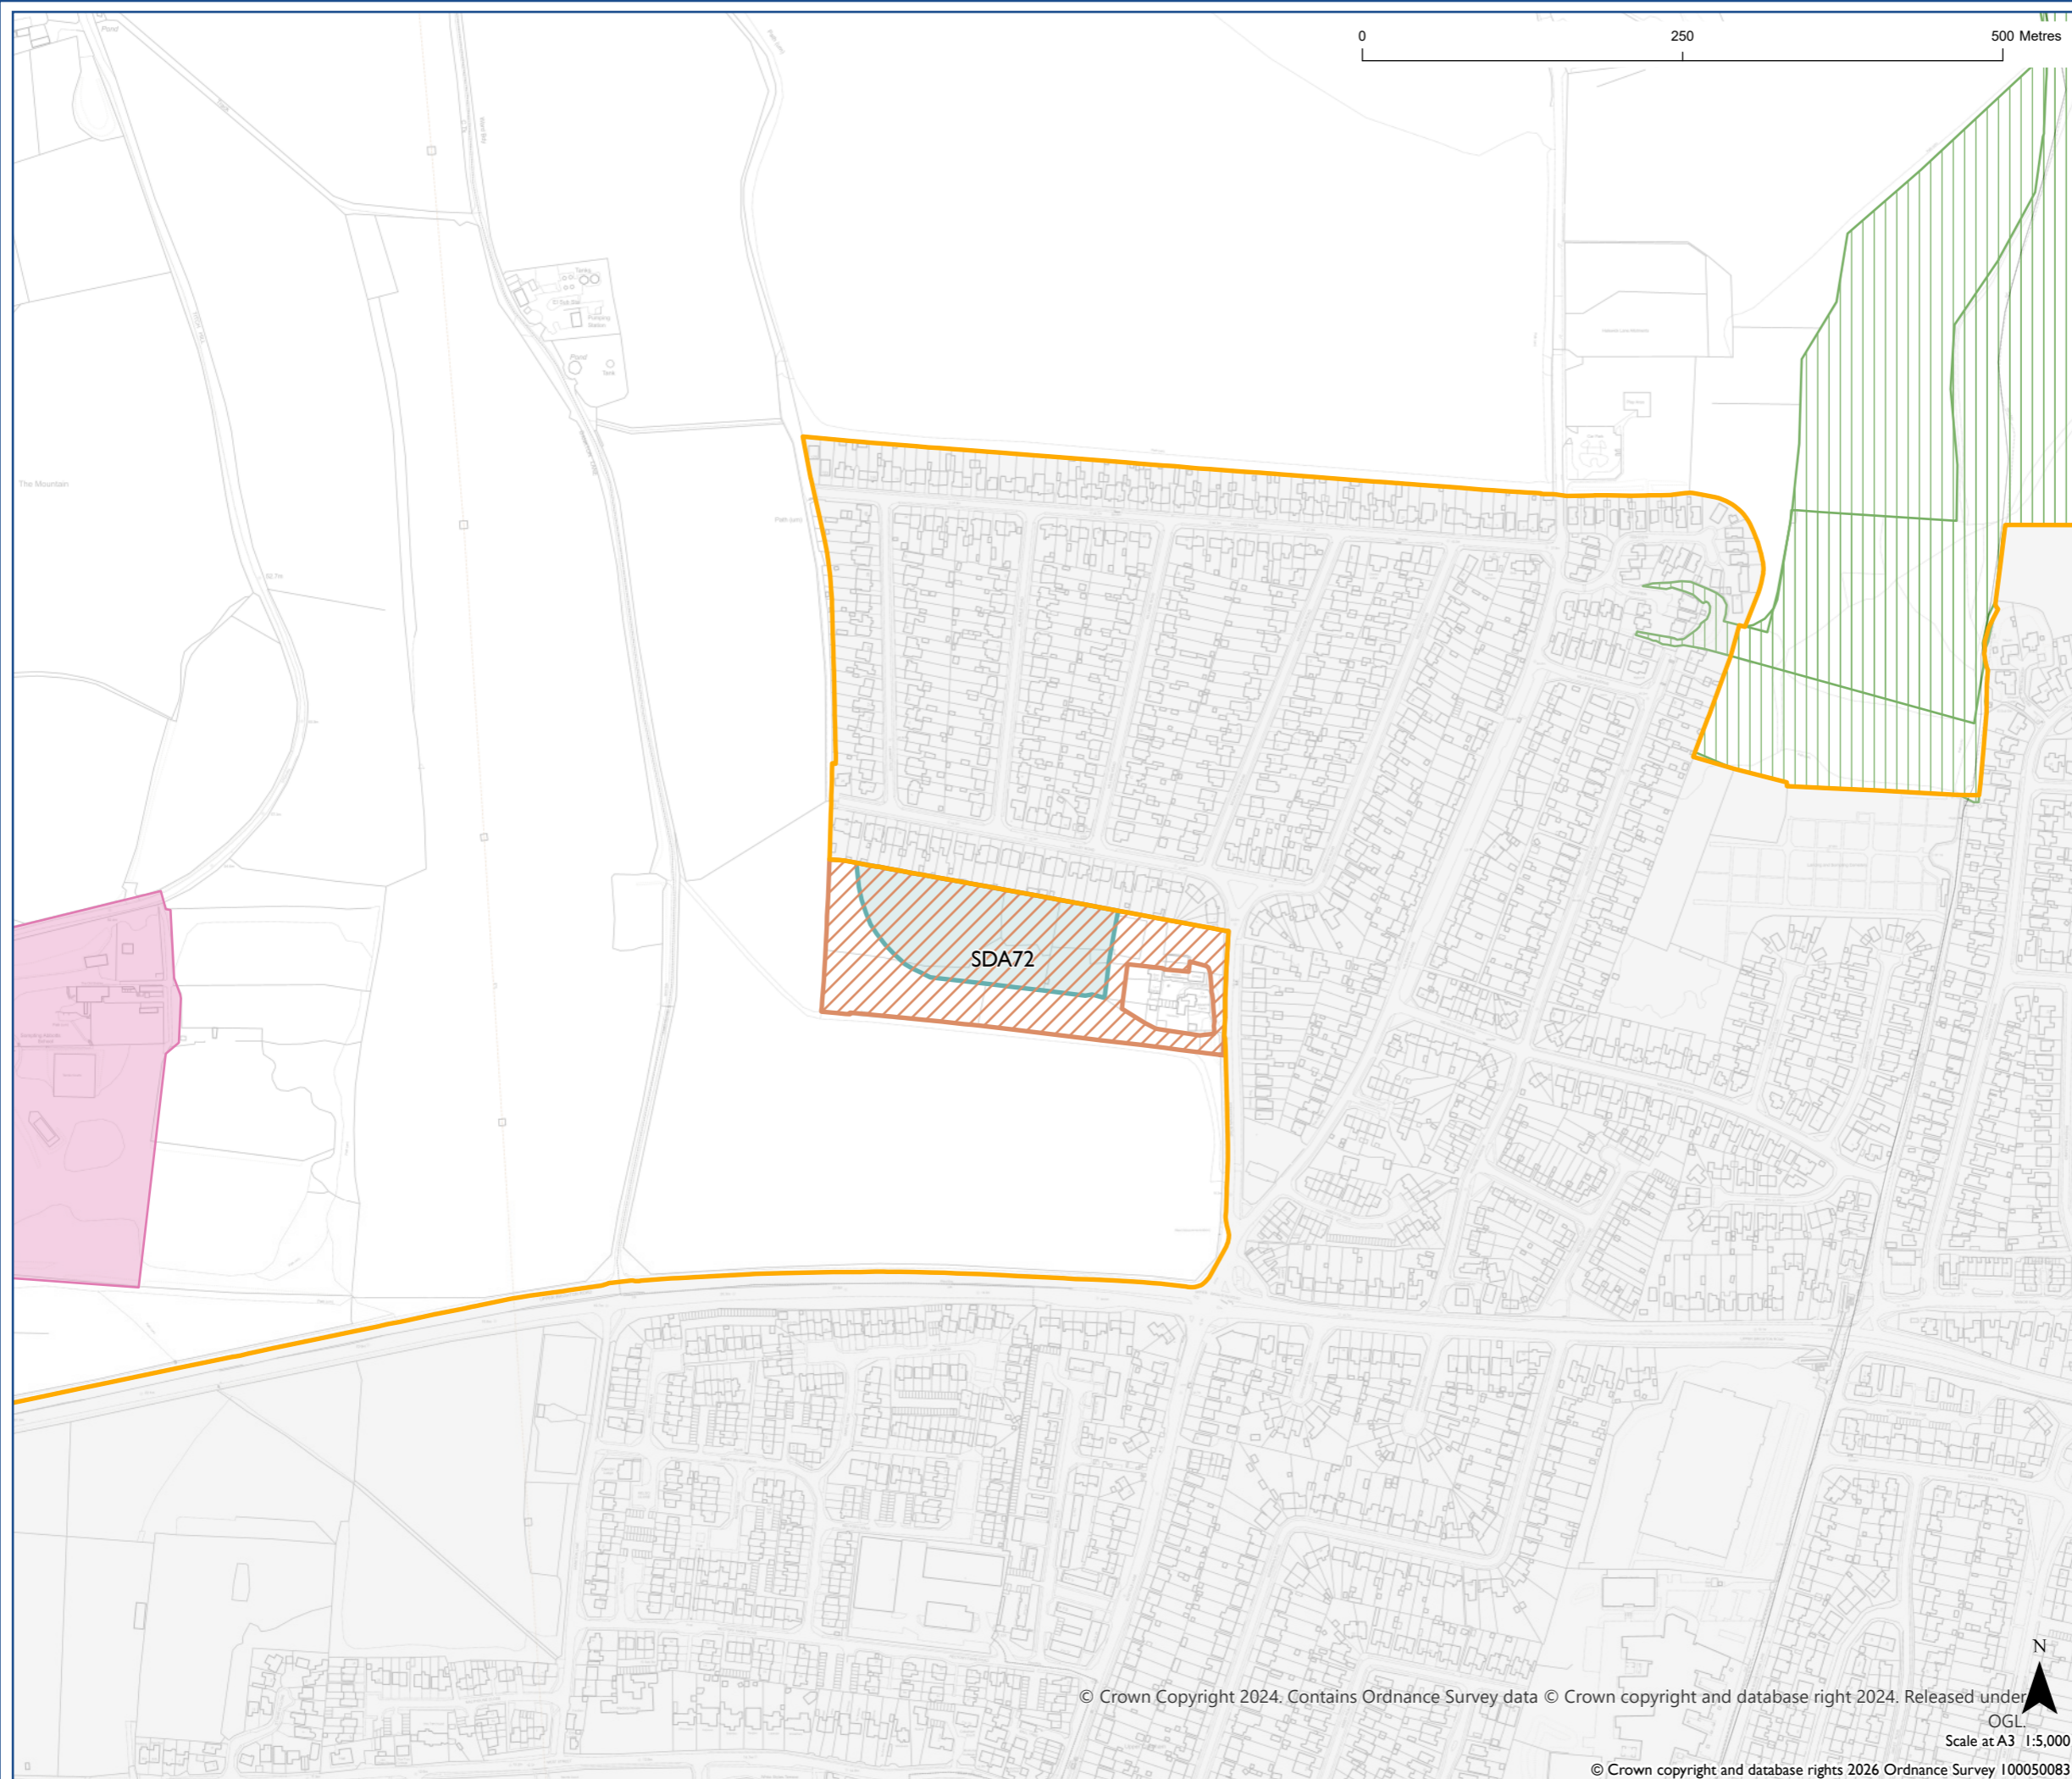

Proposed Submission South Downs
Local Plan - Policies Map Inset:
Sompting

-  Settlement Boundary SDC2
-  Residential or Residential with other uses Allocation SDA I-80
-  Dark Night Sky Zone SDL5 (this area is within)
-  International Nature Conservation Designation SDNI (where present)
-  National Nature Conservation Designation SDNI (where present)
-  Local Nature Conservation Designation SDNI (where present)
-  Conservation Area SDL8
-  SDNPA Boundary

Map Notes: