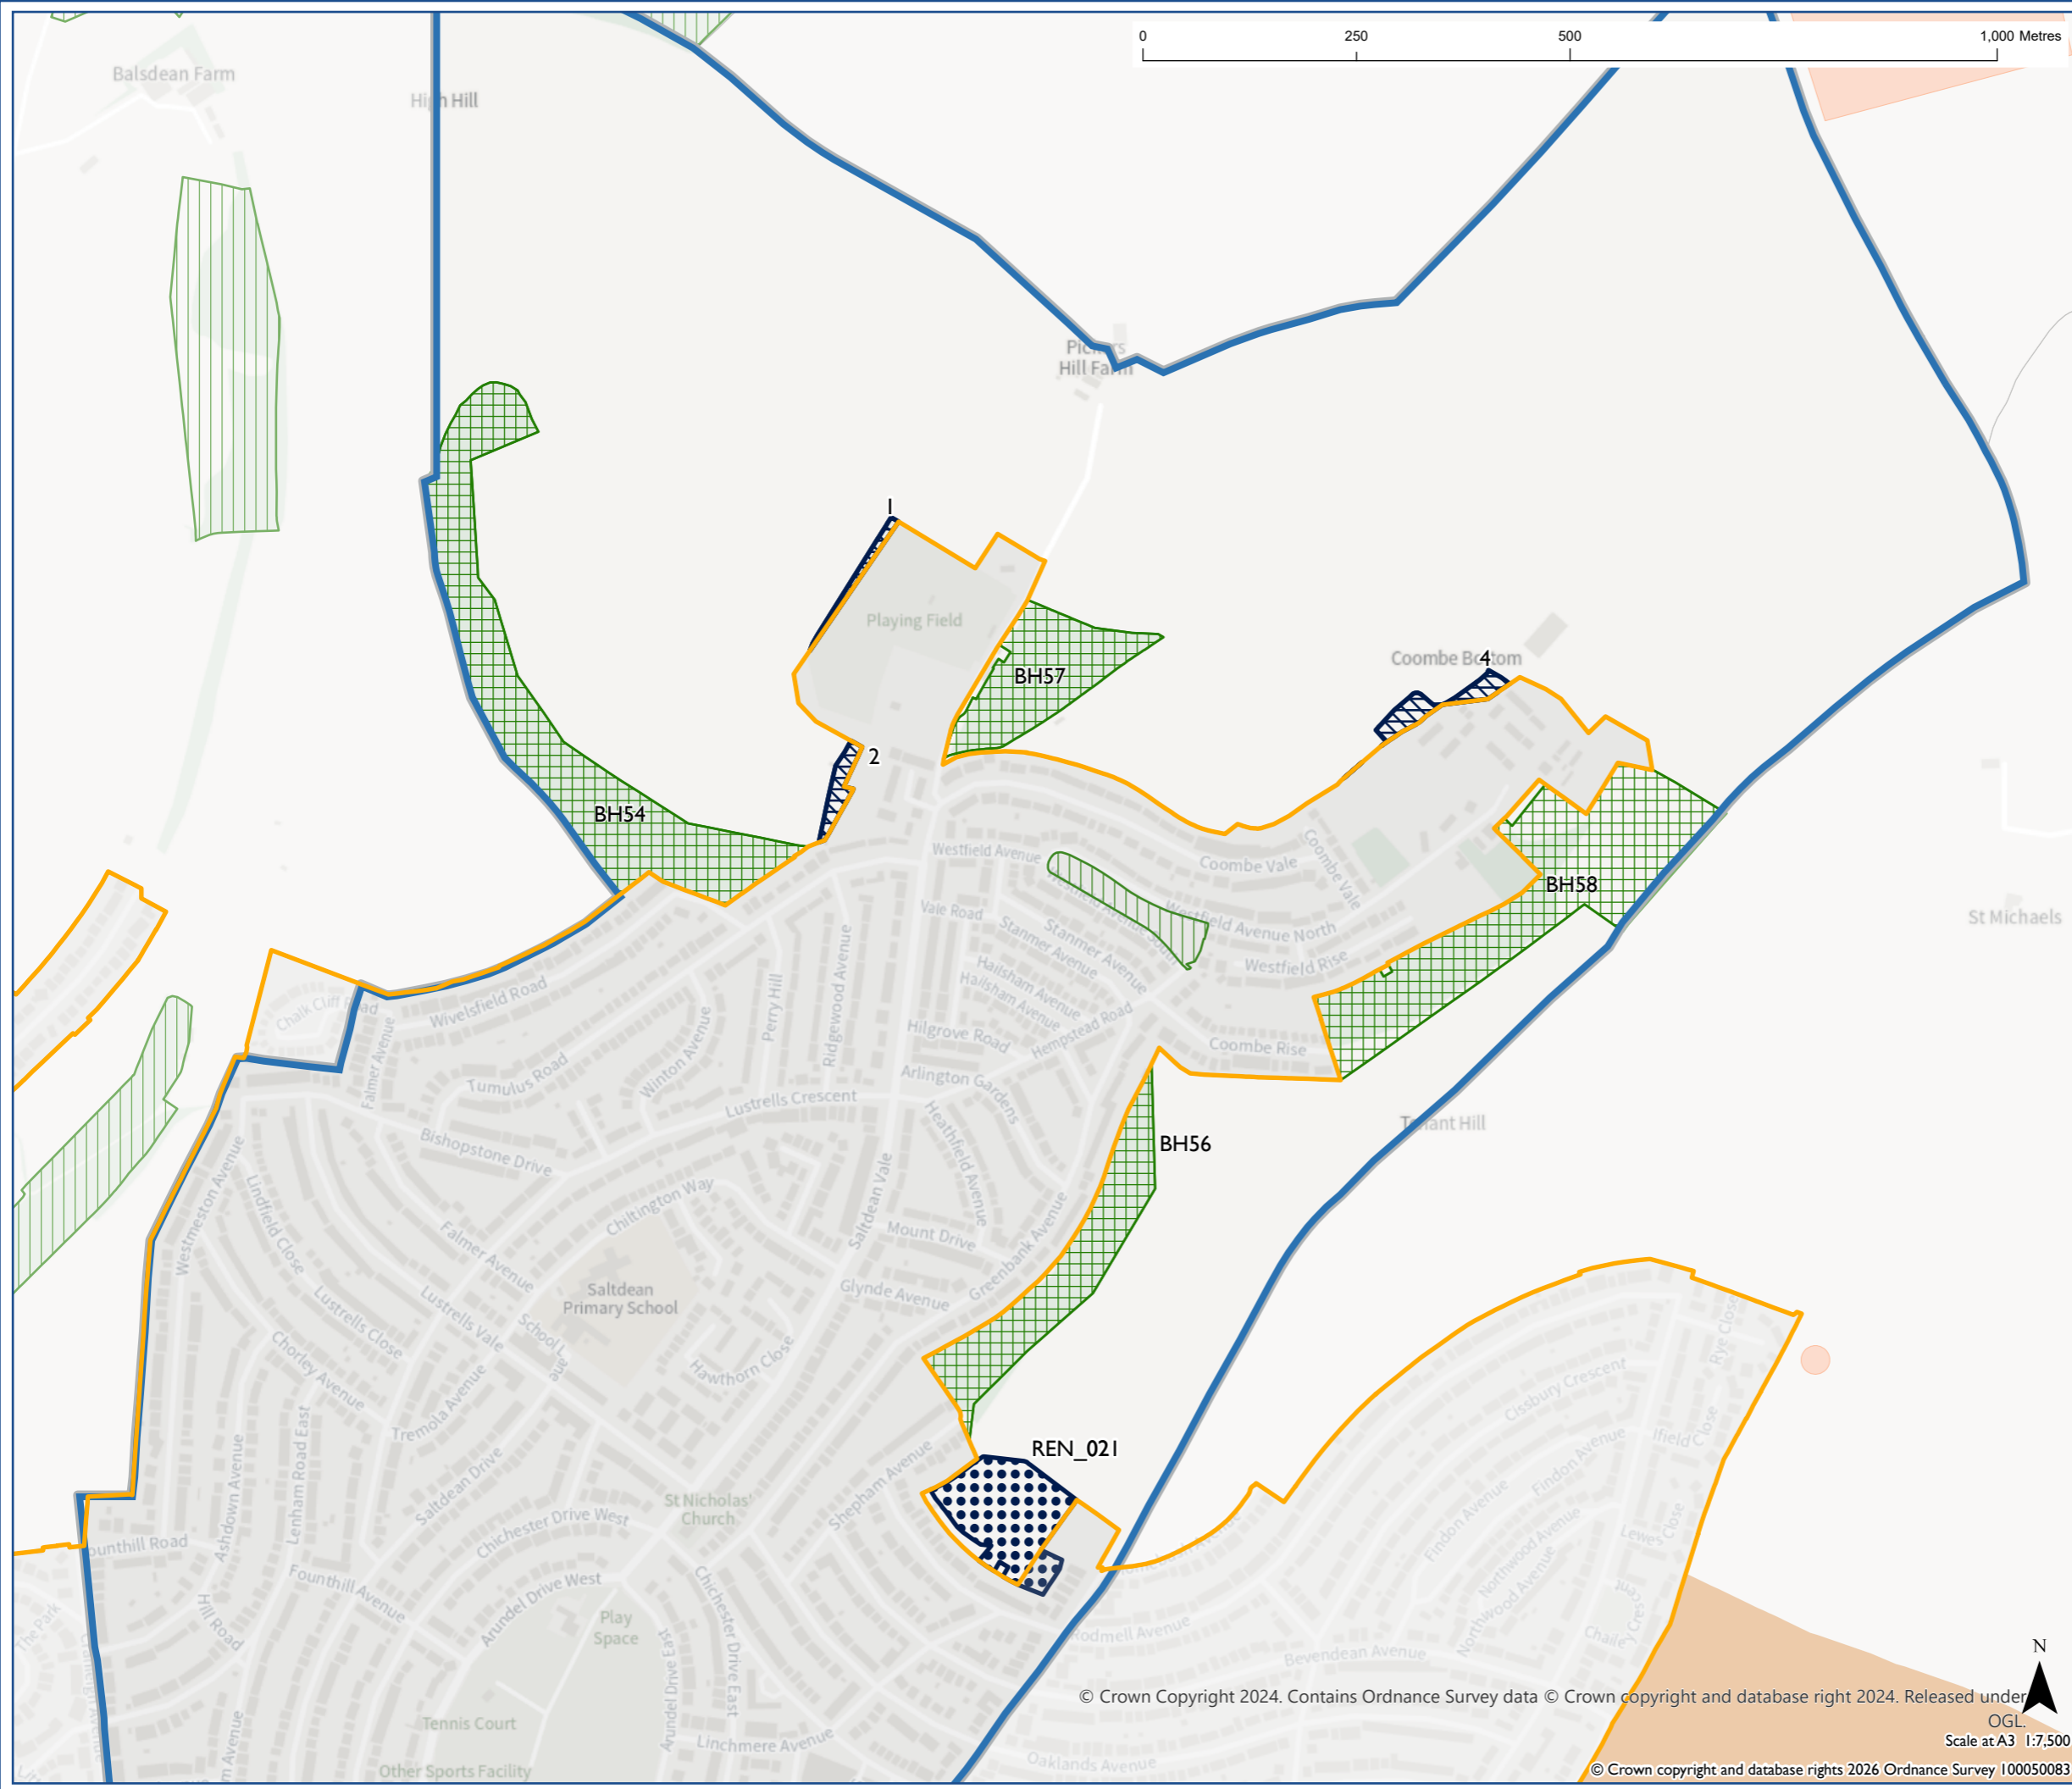

**Proposed Submission South Downs
Local Plan - Policies Map Inset:
West Saltdean**

Including West Saltdean Neighbourhood Plan
Made 21 January 2026

-  NDP Designated Boundary (where shown)
-  Renewable Energy Site SDN10
-  Dark Night Sky Zone SDL5 (this area is within)
-  NDP Local Green Space - WS11
-  NDP Enhancement - WS12
-  NDP Local Wildlife Site - WS12
-  International Nature Conservation Designation SDNI (where present)
-  National Nature Conservation Designation SDNI (where present)
-  Local Nature Conservation Designation SDNI (where present)
-  Scheduled Monument SDL6
-  Zone of Undeveloped Coast SDW4
-  SDNPA Boundary

© Crown Copyright 2024. Contains Ordnance Survey data © Crown copyright and database right 2024. Released under OGL.

Scale at A3 1:7,500

© Crown copyright and database rights 2026 Ordnance Survey 100050083

Map Notes: