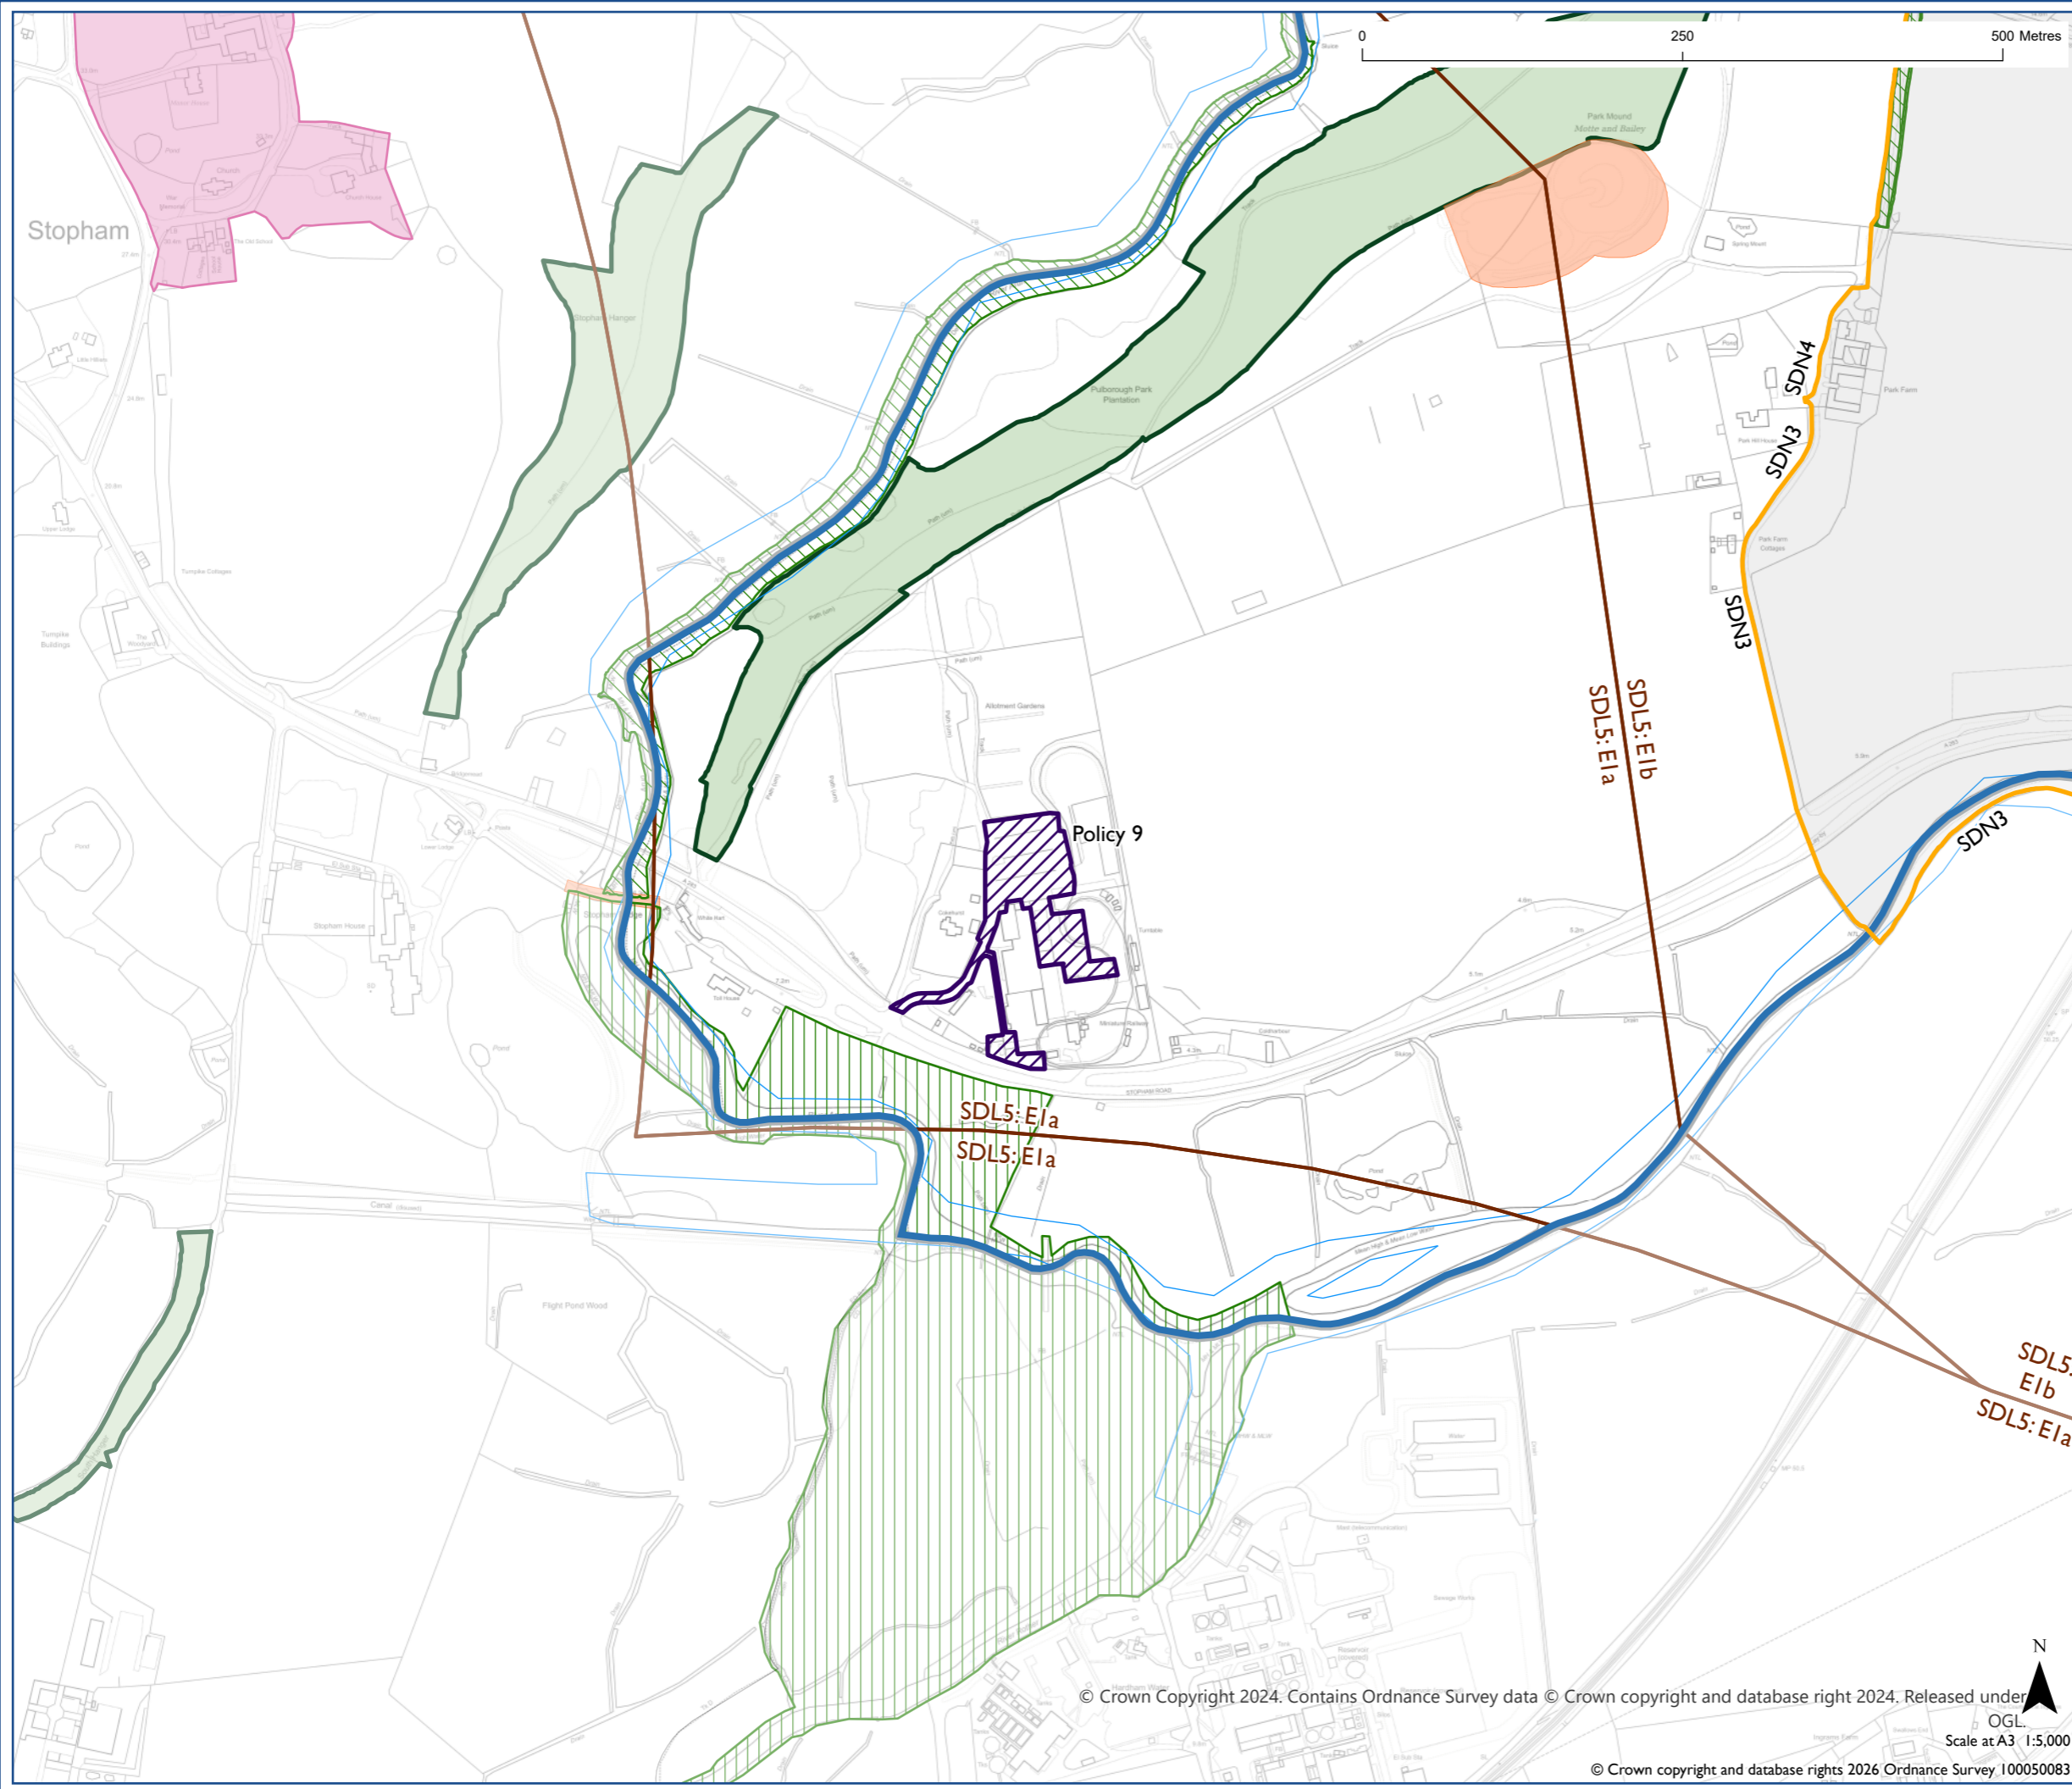

**Proposed Submission South Downs
Local Plan - Policies Map Inset:
Pulborough**

Including Pulborough NDP Made 9 October 2025

-  NDP Designated Boundary (where shown)
-  Dark Night Sky Zone SDL5 (this area is within)
-  HRA Area SDN3 (this area is within)
-  HRA Area SDN4 (this area is within)
-  NDP Employment - Policy 9
-  International Nature Conservation Designation SDNI (where present)
-  National Nature Conservation Designation SDNI (where present)
-  Local Nature Conservation Designation SDNI (where present)
-  Irreplaceable Habitats SDNI
-  Conservation Area SDL8
-  Scheduled Monument SDL6
-  SDNPA Boundary

Map Notes: