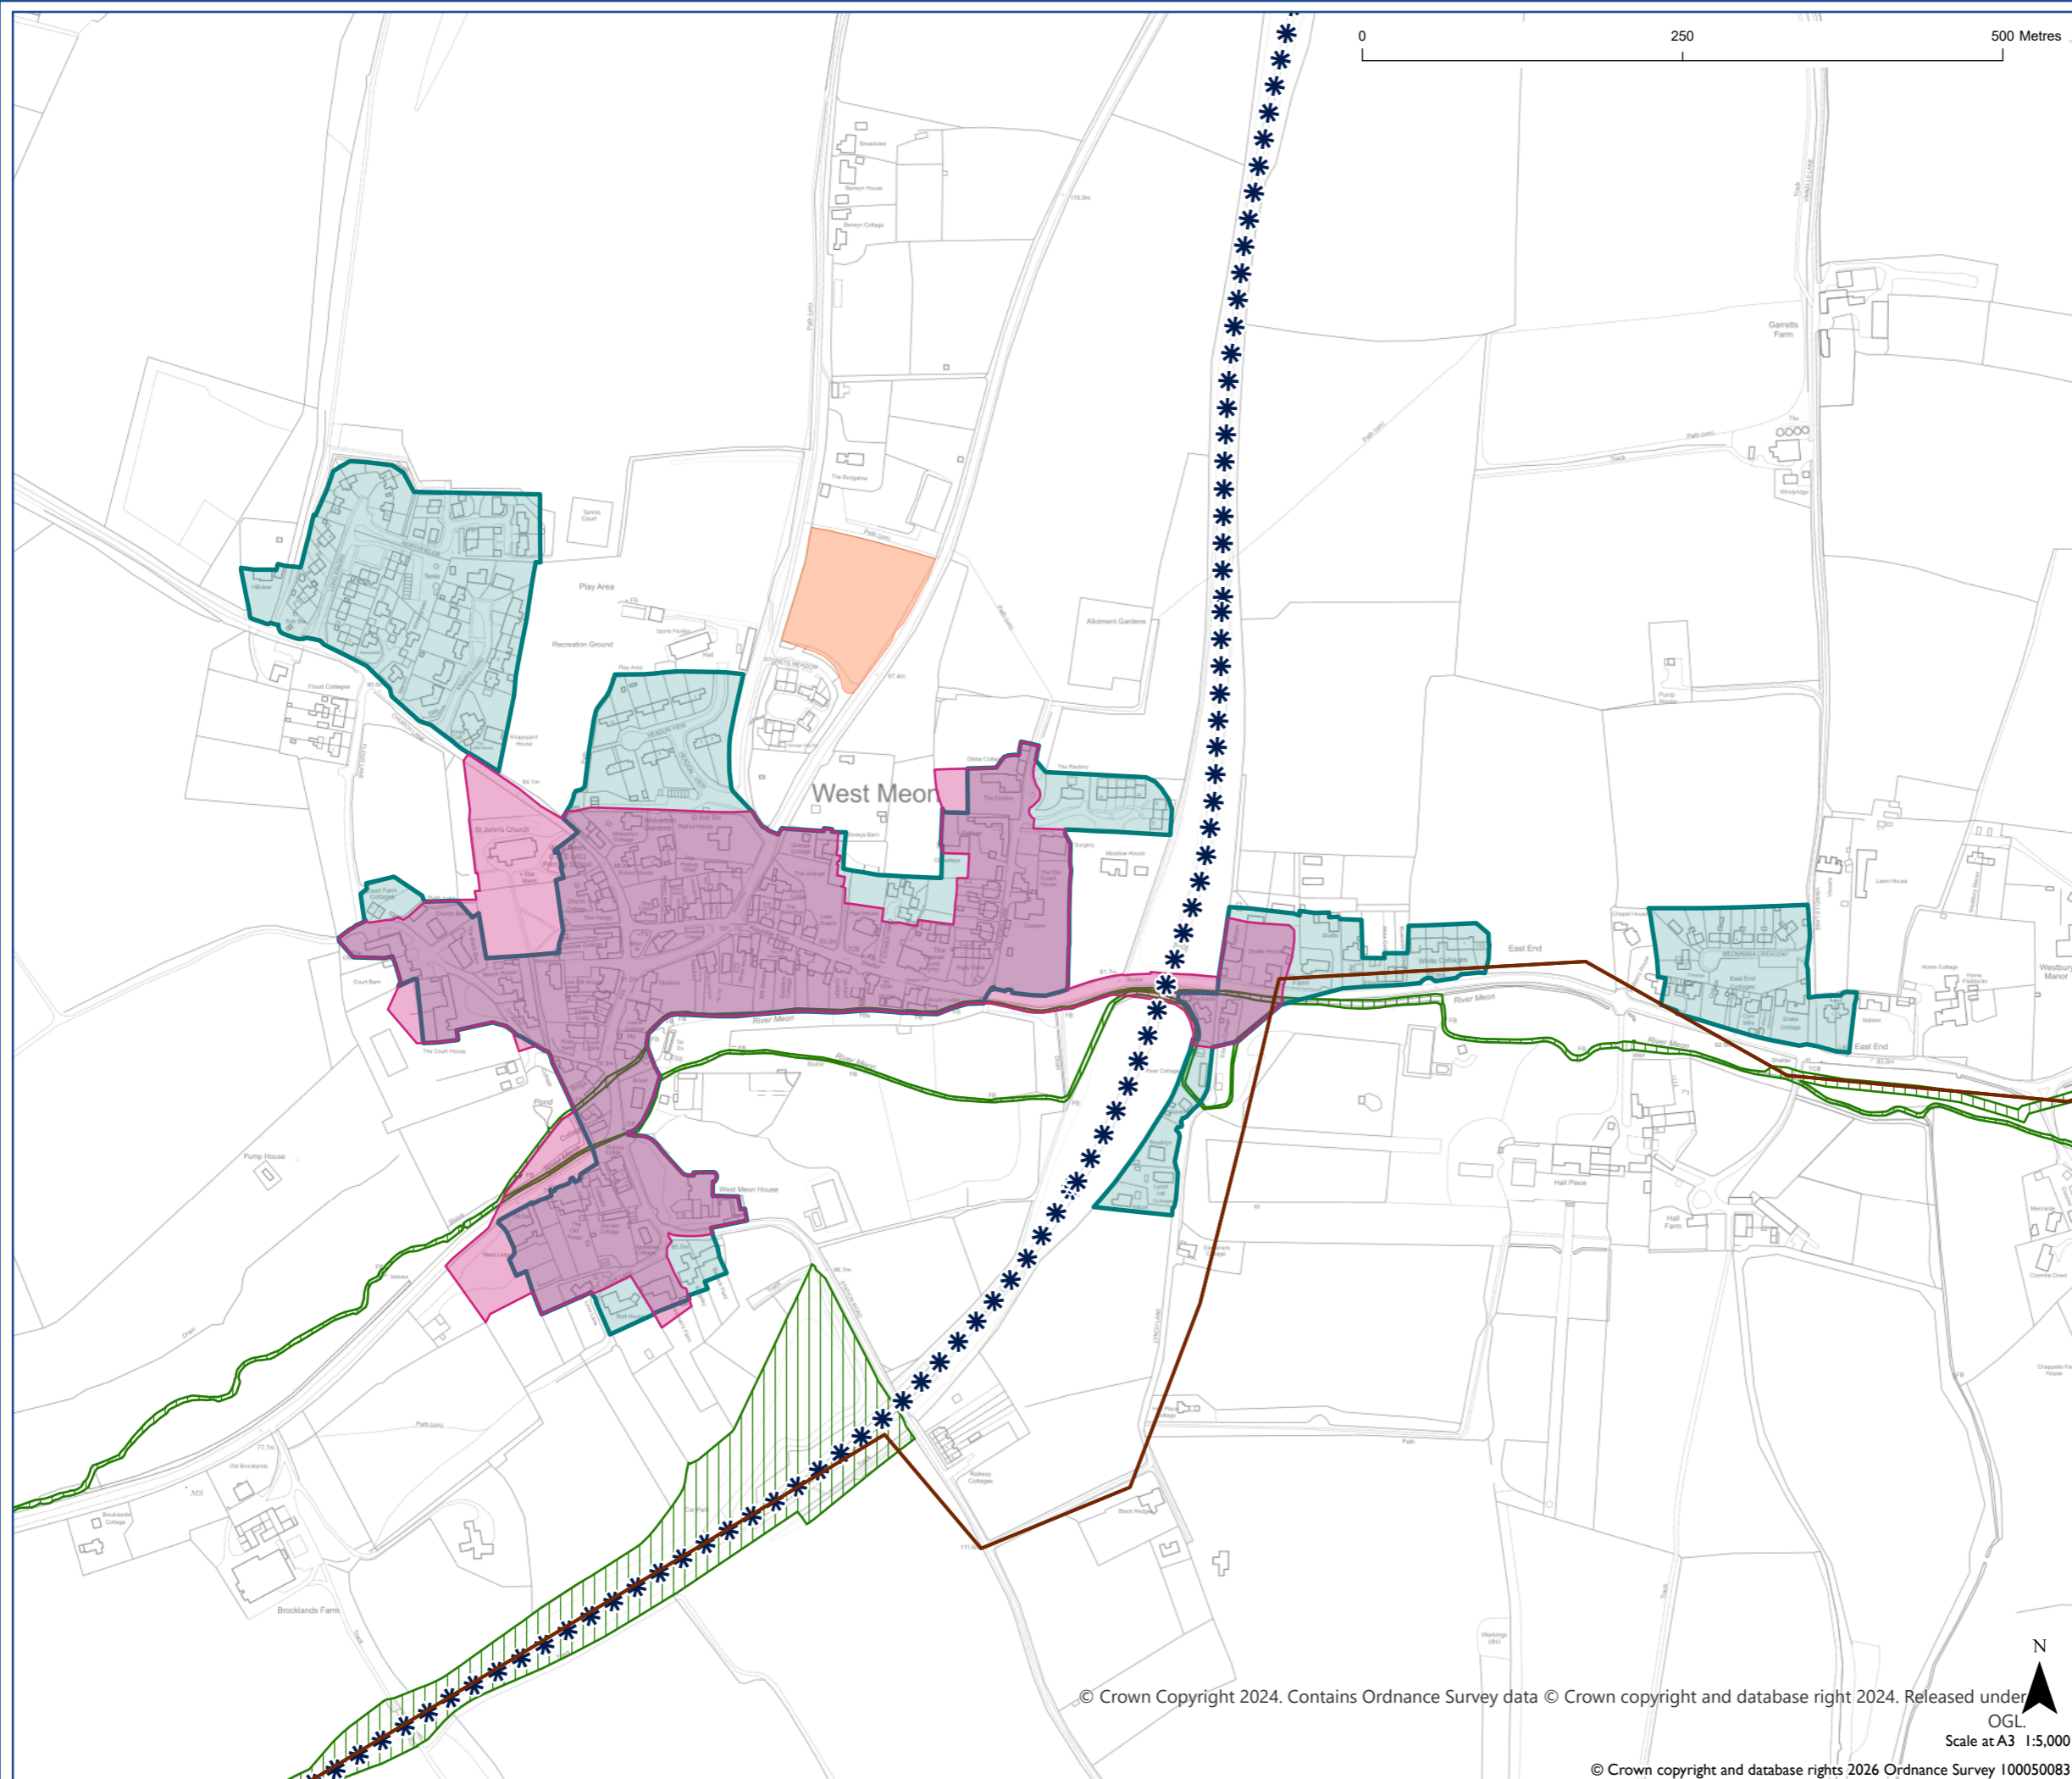

Proposed Submission South Downs  
Local Plan - Policies Map Inset:  
**West Meon**

-  Settlement Boundary SDC2
-  Safeguarded Former Railway Line SDT2
-  Dark Night Sky Zone SDL5 (this area is within)
-  HRA Area SDN7 (this area is within)
-  International Nature Conservation Designation SDNI (where present)
-  National Nature Conservation Designation SDNI (where present)
-  Local Nature Conservation Designation SDNI (where present)
-  Conservation Area SDL8
-  Scheduled Monument SDL6

© Crown Copyright 2024. Contains Ordnance Survey data © Crown copyright and database right 2024. Released under OGL.

Scale at A3 1:5,000

© Crown copyright and database rights 2026 Ordnance Survey 100050083

**Map Notes:**