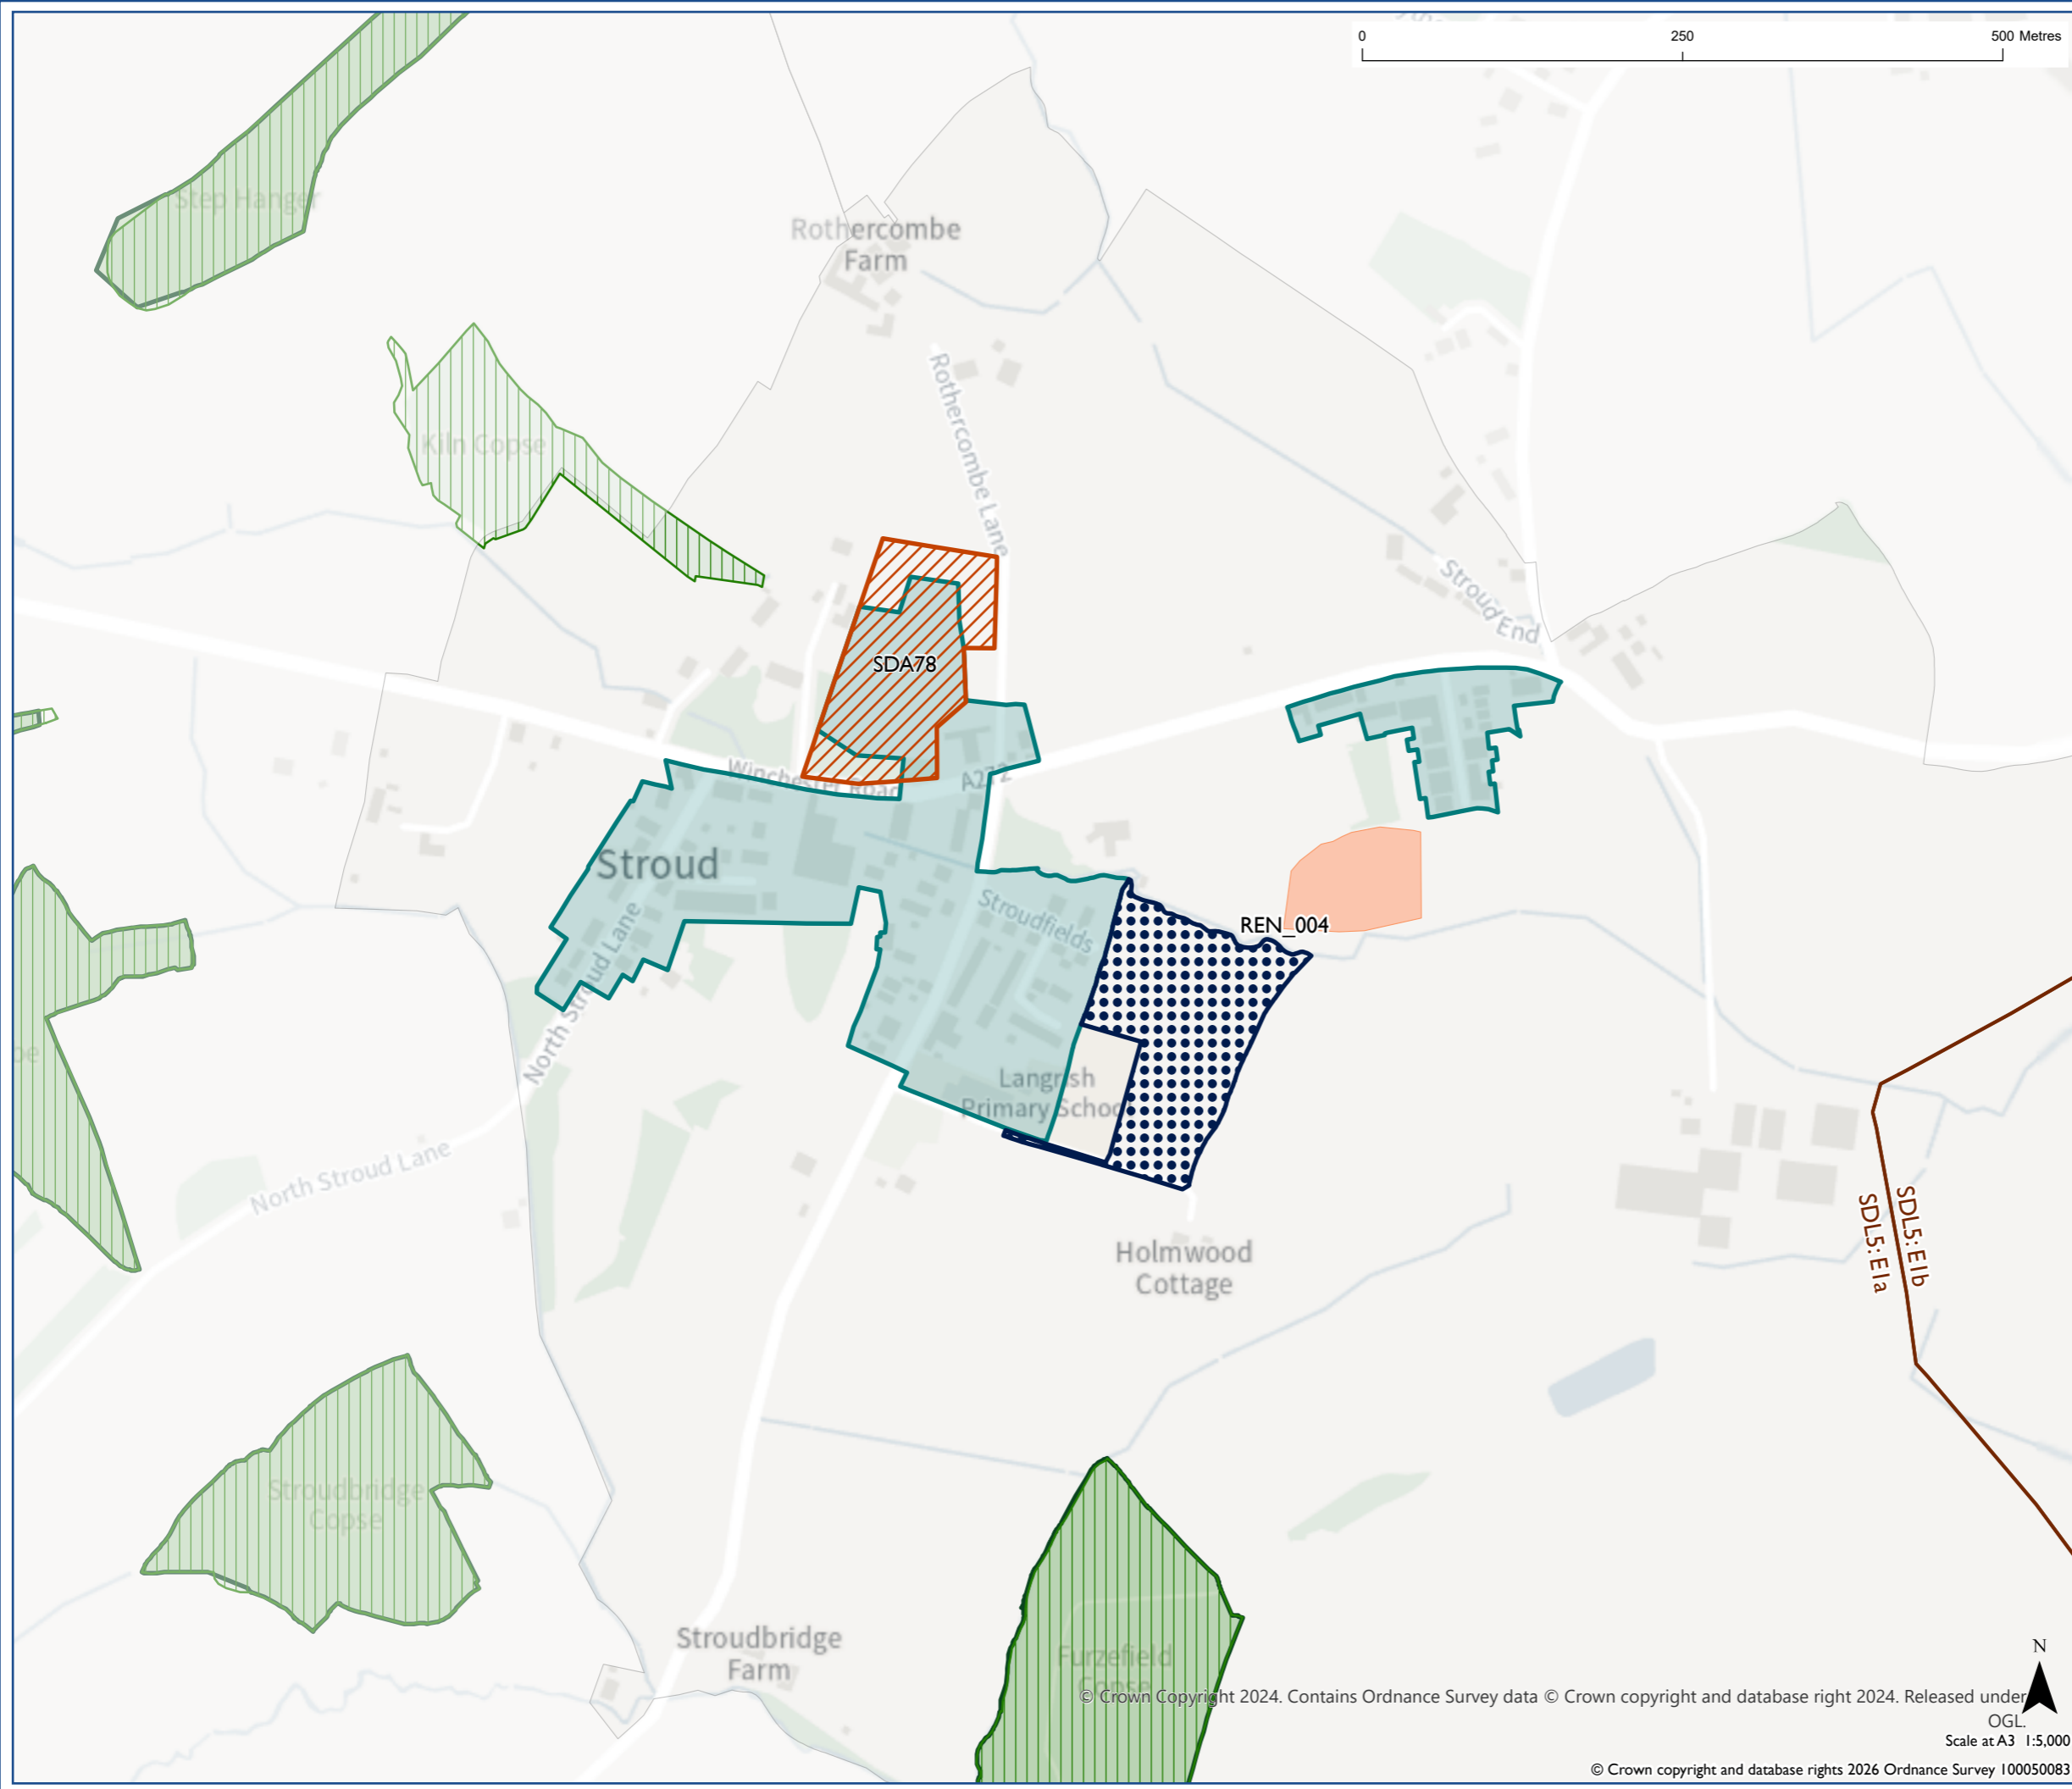

Proposed Submission South Downs
Local Plan - Policies Map Inset:
Stroud

-  Settlement Boundary SDC2
-  Residential or Residential with other uses Allocation SDA I-80
-  Renewable Energy Site SDNI0
-  Dark Night Sky Zone SDL5 (this area is within)
-  International Nature Conservation Designation SDNI (where present)
-  National Nature Conservation Designation SDNI (where present)
-  Local Nature Conservation Designation SDNI (where present)
-  Irreplaceable Habitats SDNI
-  Scheduled Monument SDL6

Map Notes: