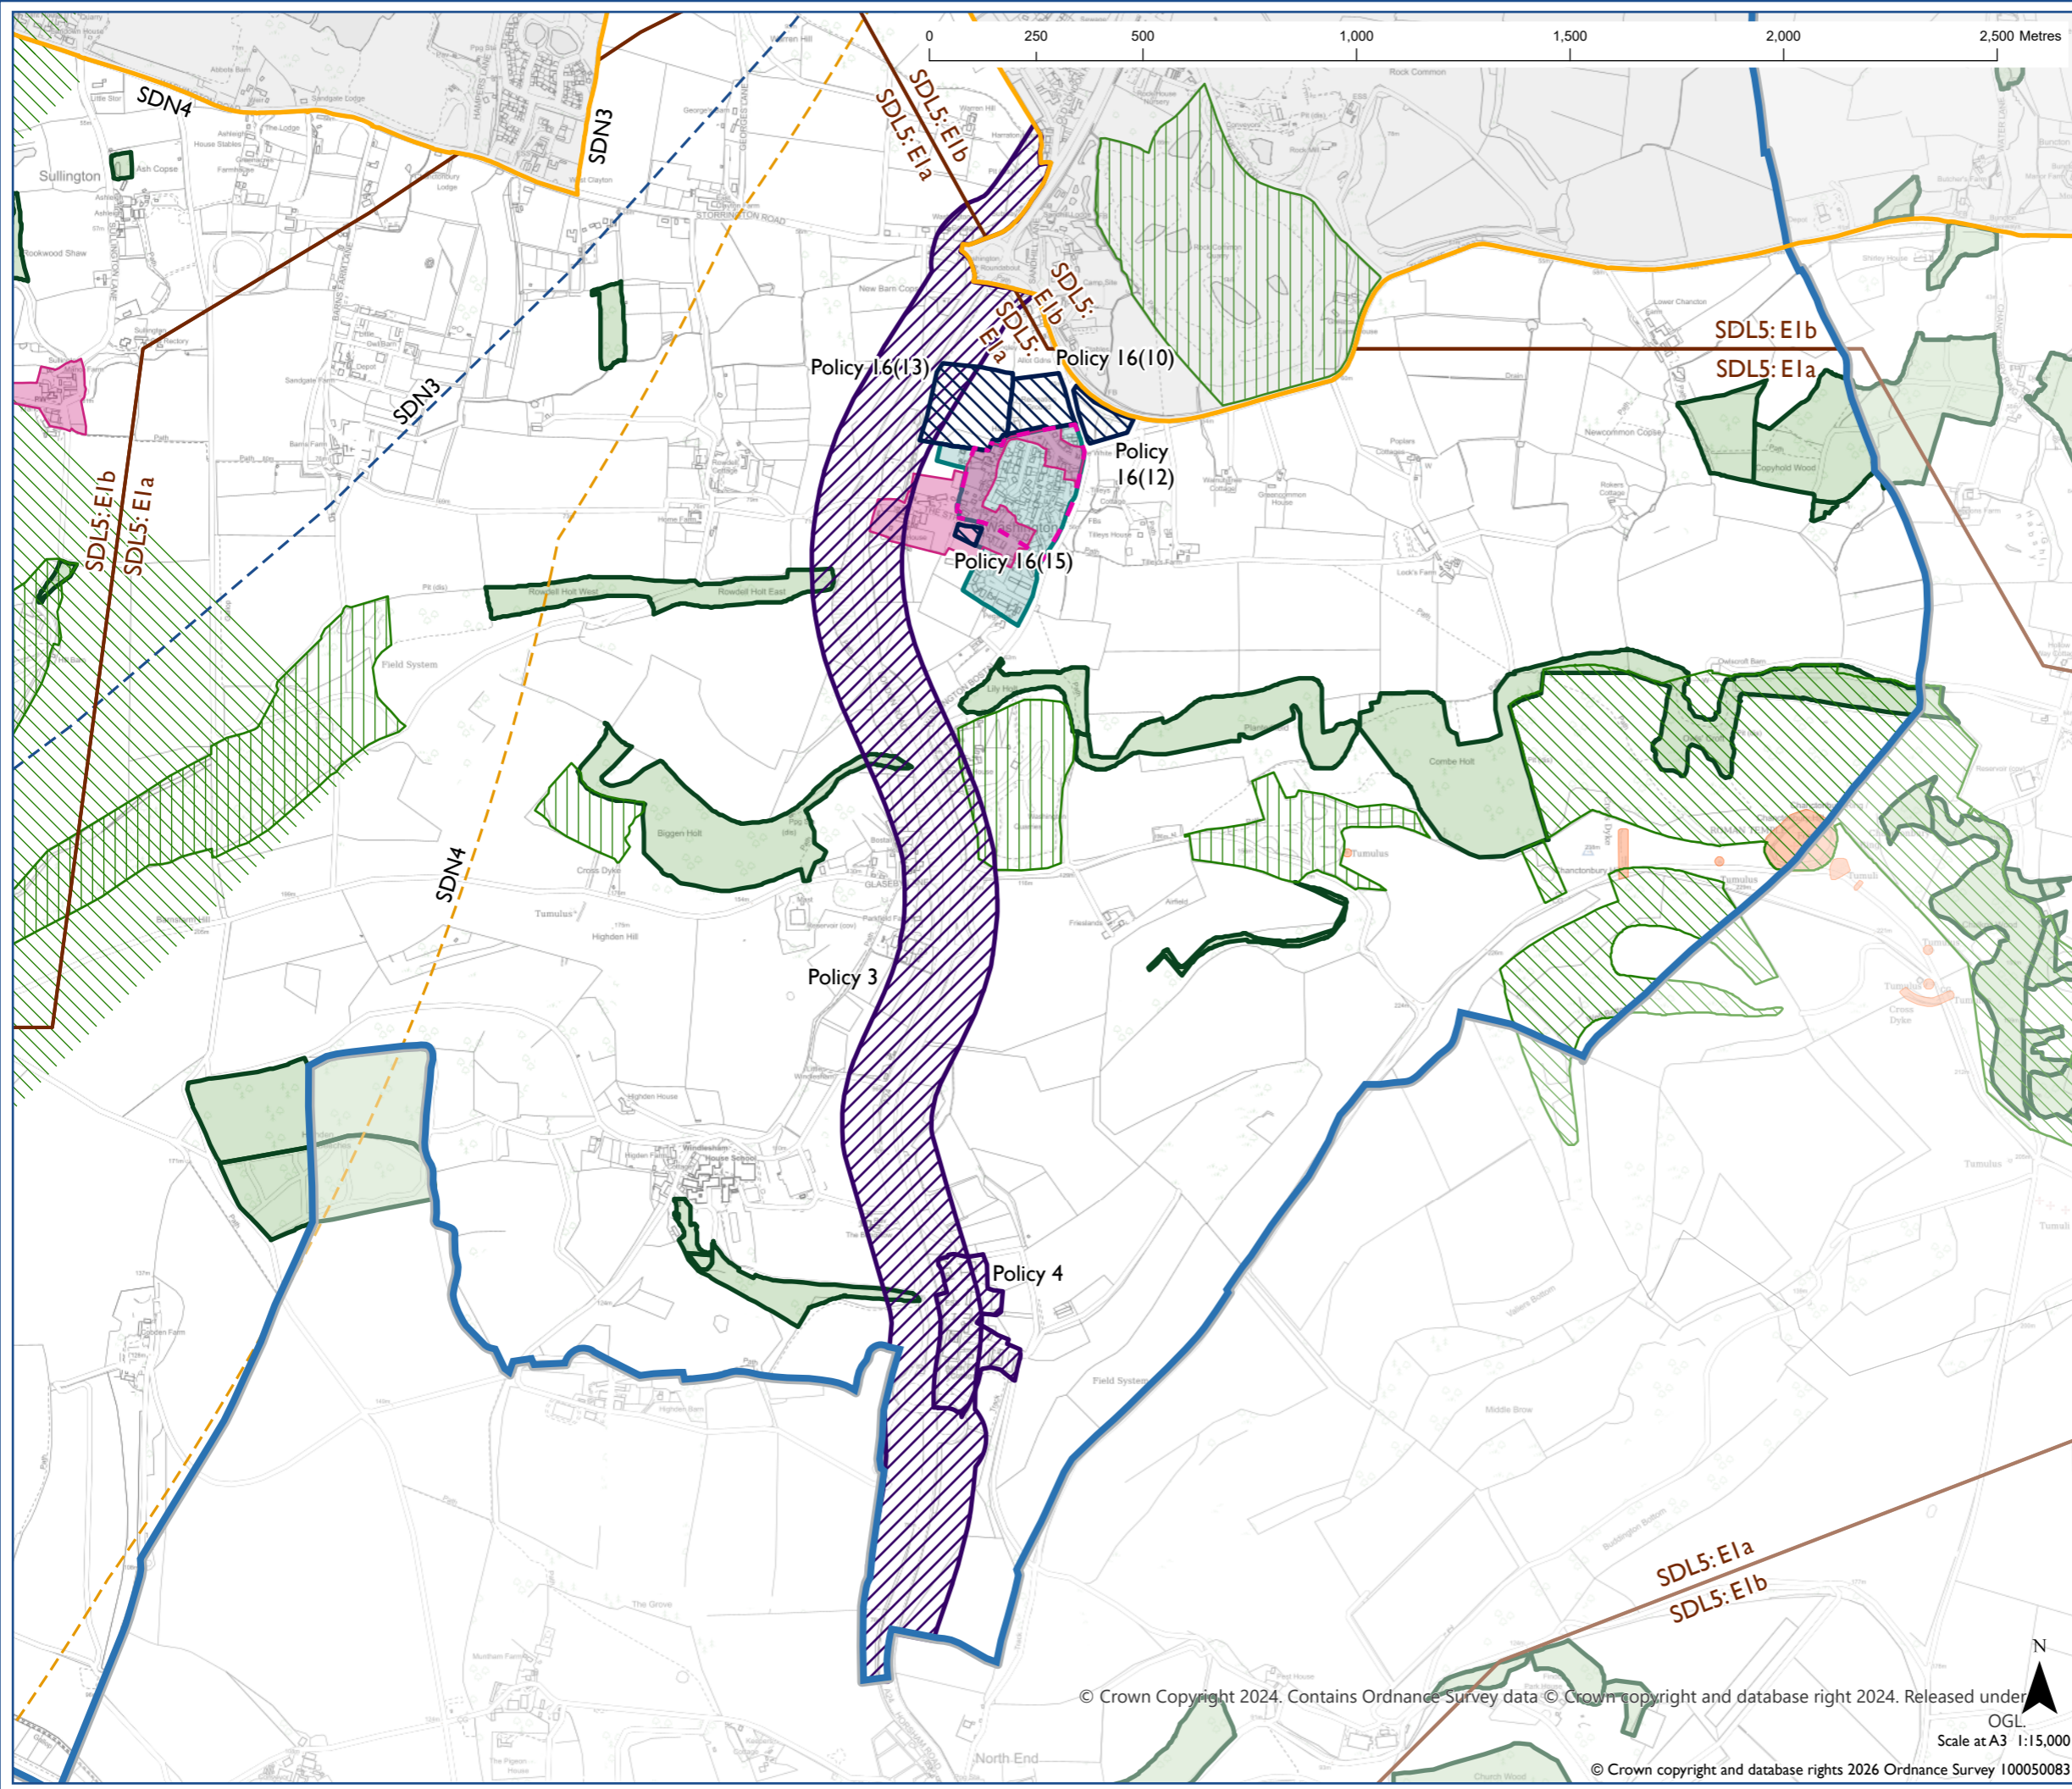

Proposed Submission South Downs  
Local Plan - Policies Map Inset:  
**Storrington, Sullington and**

Including Storrington, Sullington and Washington  
NDP Made 12 September 2019

-  NDP Designated Boundary (where shown)
-  Settlement Boundary SDC2
-  Dark Night Sky Zone SDL5 (this area is within)
-  HRA Area SDN3 (this area is within)
-  HRA Area SDN4 (this area is within)
-  NDP Village Centre - Policy 7
-  NDP Allocation - Policy 4
-  NDP Local Green Space - Policy 16
-  NDP Corridor - Policy 3
-  International Nature Conservation Designation SDNI (where present)
-  National Nature Conservation Designation SDNI (where present)
-  Local Nature Conservation Designation SDNI (where present)
-  Irreplaceable Habitats SDNI
-  Conservation Area SDL8
-  Scheduled Monument SDL6
-  SDNPA Boundary

**Map Notes:**

© Crown Copyright 2024. Contains Ordnance Survey data © Crown copyright and database right 2024. Released under OGL.  
Scale at A3 1:15,000

© Crown copyright and database rights 2026 Ordnance Survey 100050083