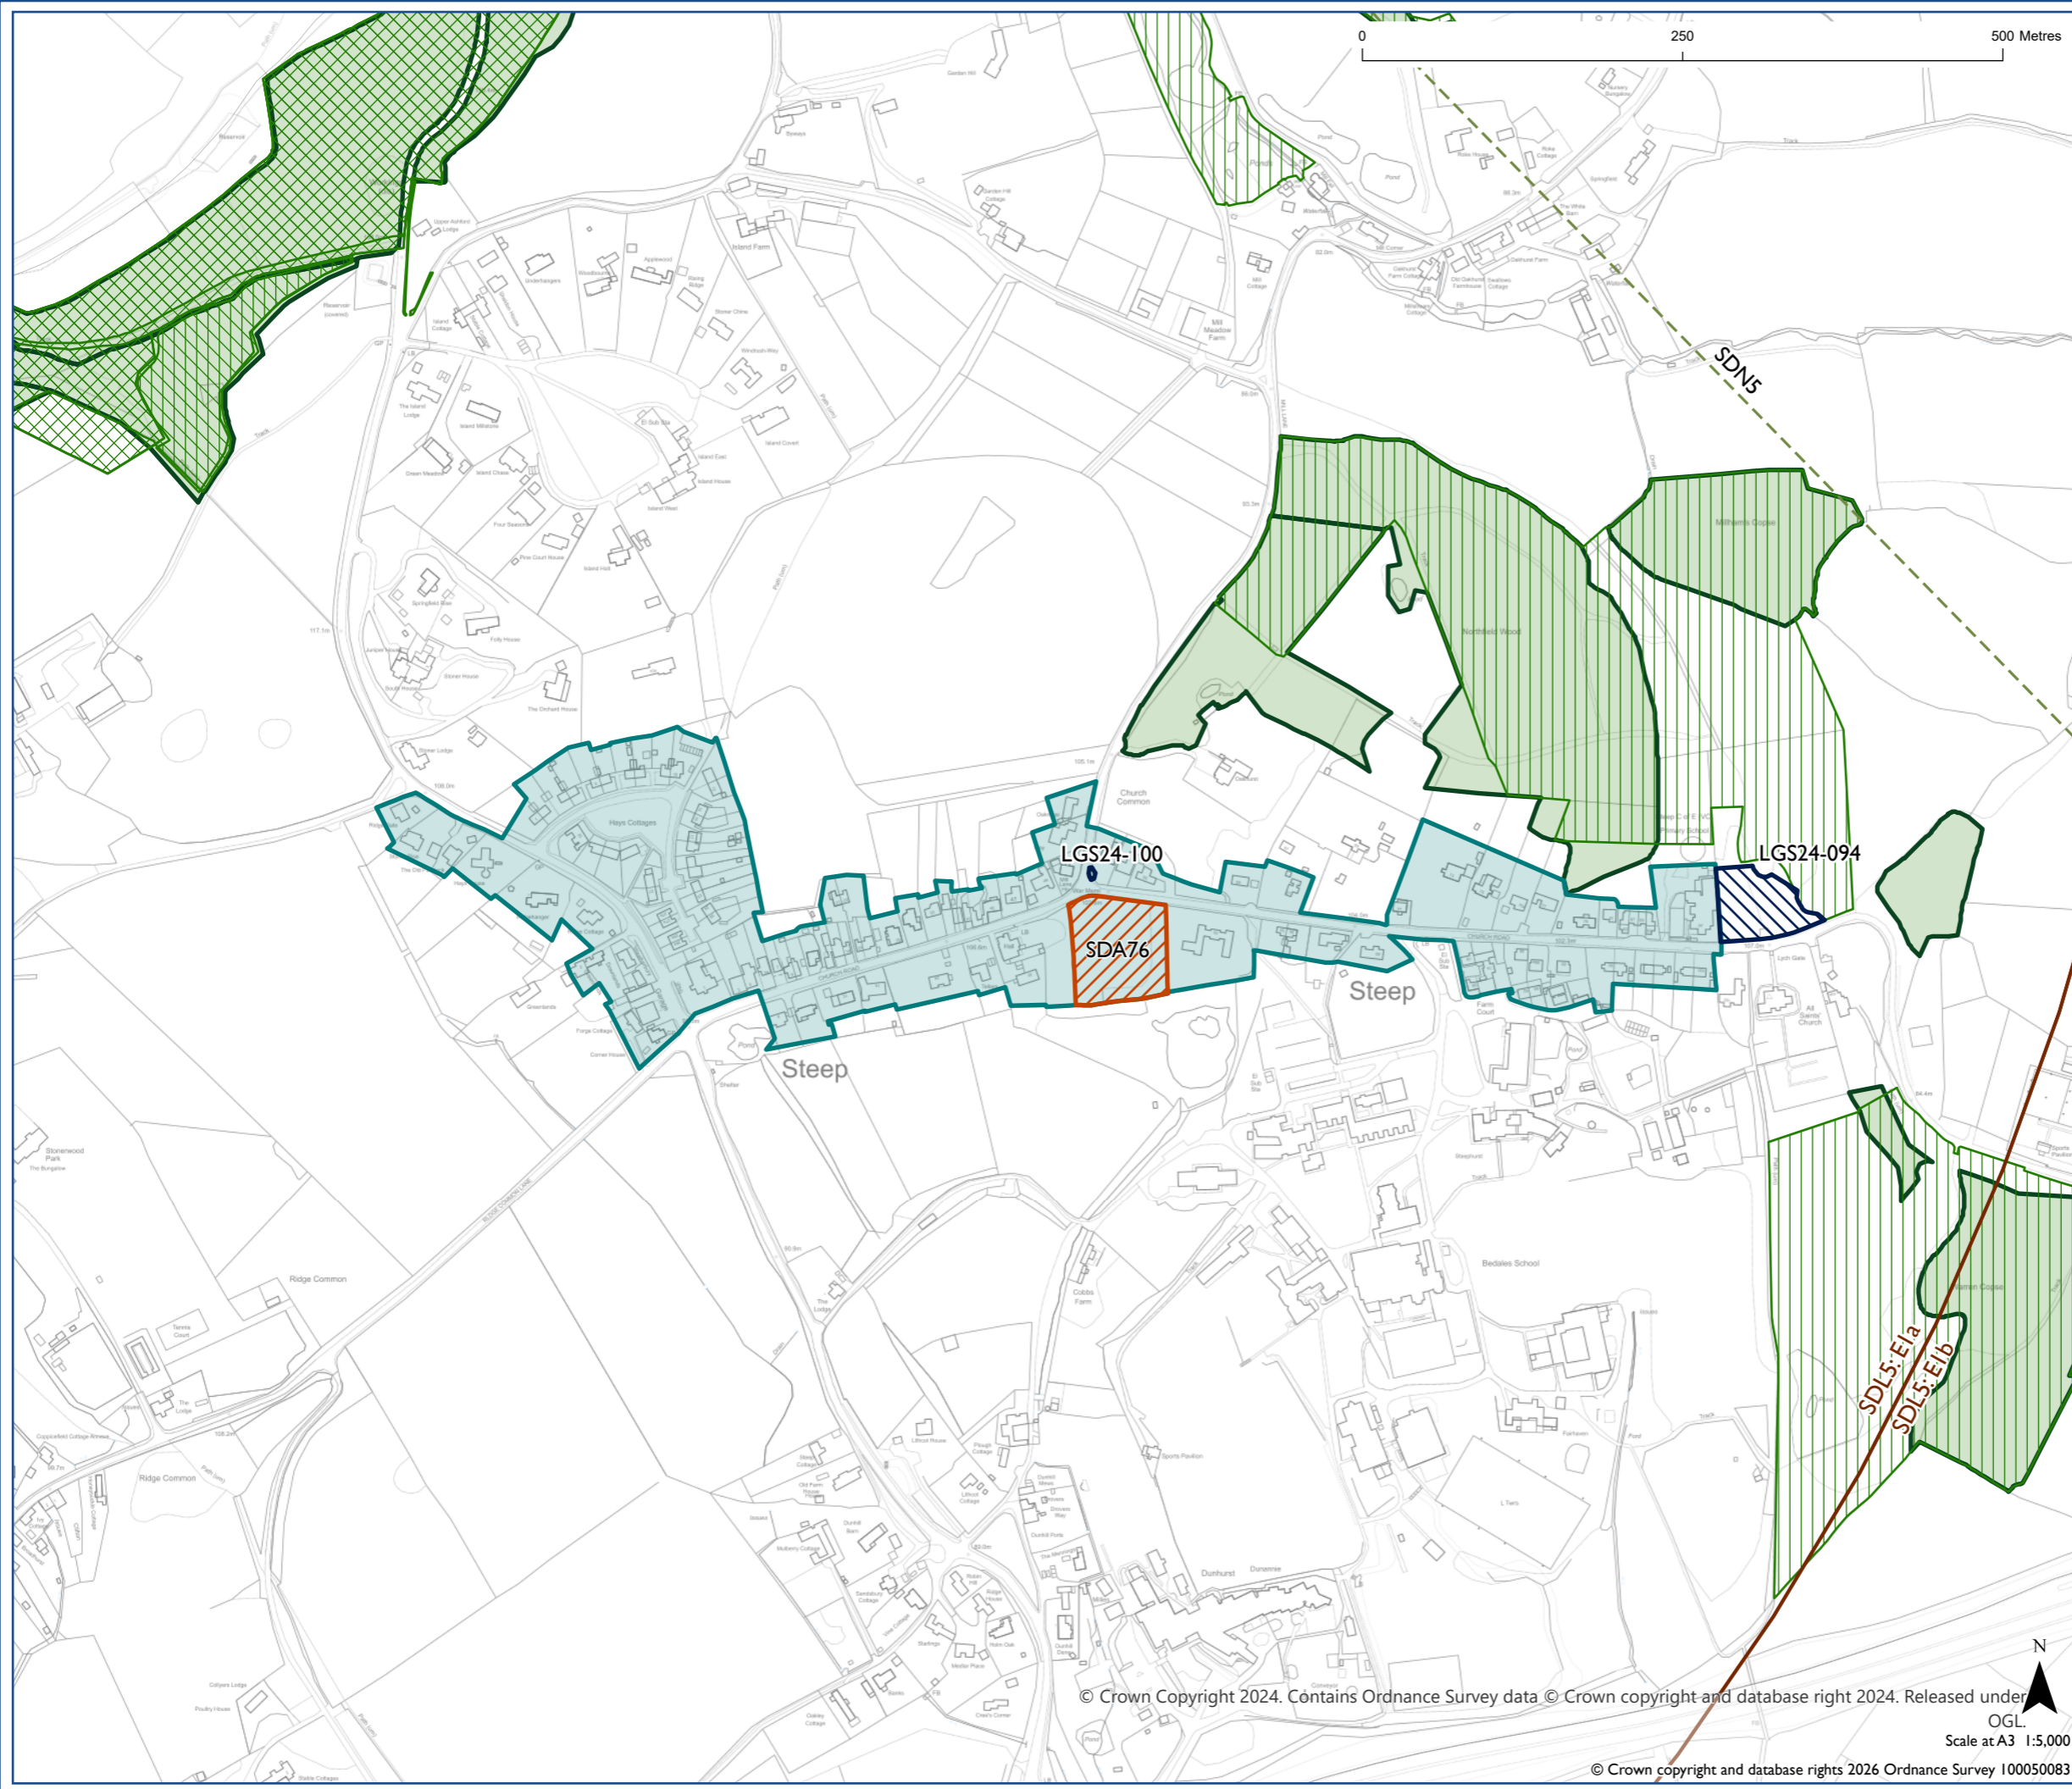

Proposed Submission South Downs
Local Plan - Policies Map Inset:
Steep

-  Settlement Boundary SDC2
-  Residential or Residential with other uses Allocation SDA I-80
-  Local Green Space SDG4
-  Dark Night Sky Zone SDL5 (this area is within)
-  HRA Area SDN5 (this area is within)
-  International Nature Conservation Designation SDNI (where present)
-  National Nature Conservation Designation SDNI (where present)
-  Local Nature Conservation Designation SDNI (where present)
-  Irreplaceable Habitats SDNI

Map Notes:

© Crown Copyright 2024. Contains Ordnance Survey data © Crown copyright and database right 2024. Released under OGL.
Scale at A3 1:5,000

© Crown copyright and database rights 2026 Ordnance Survey 100050083