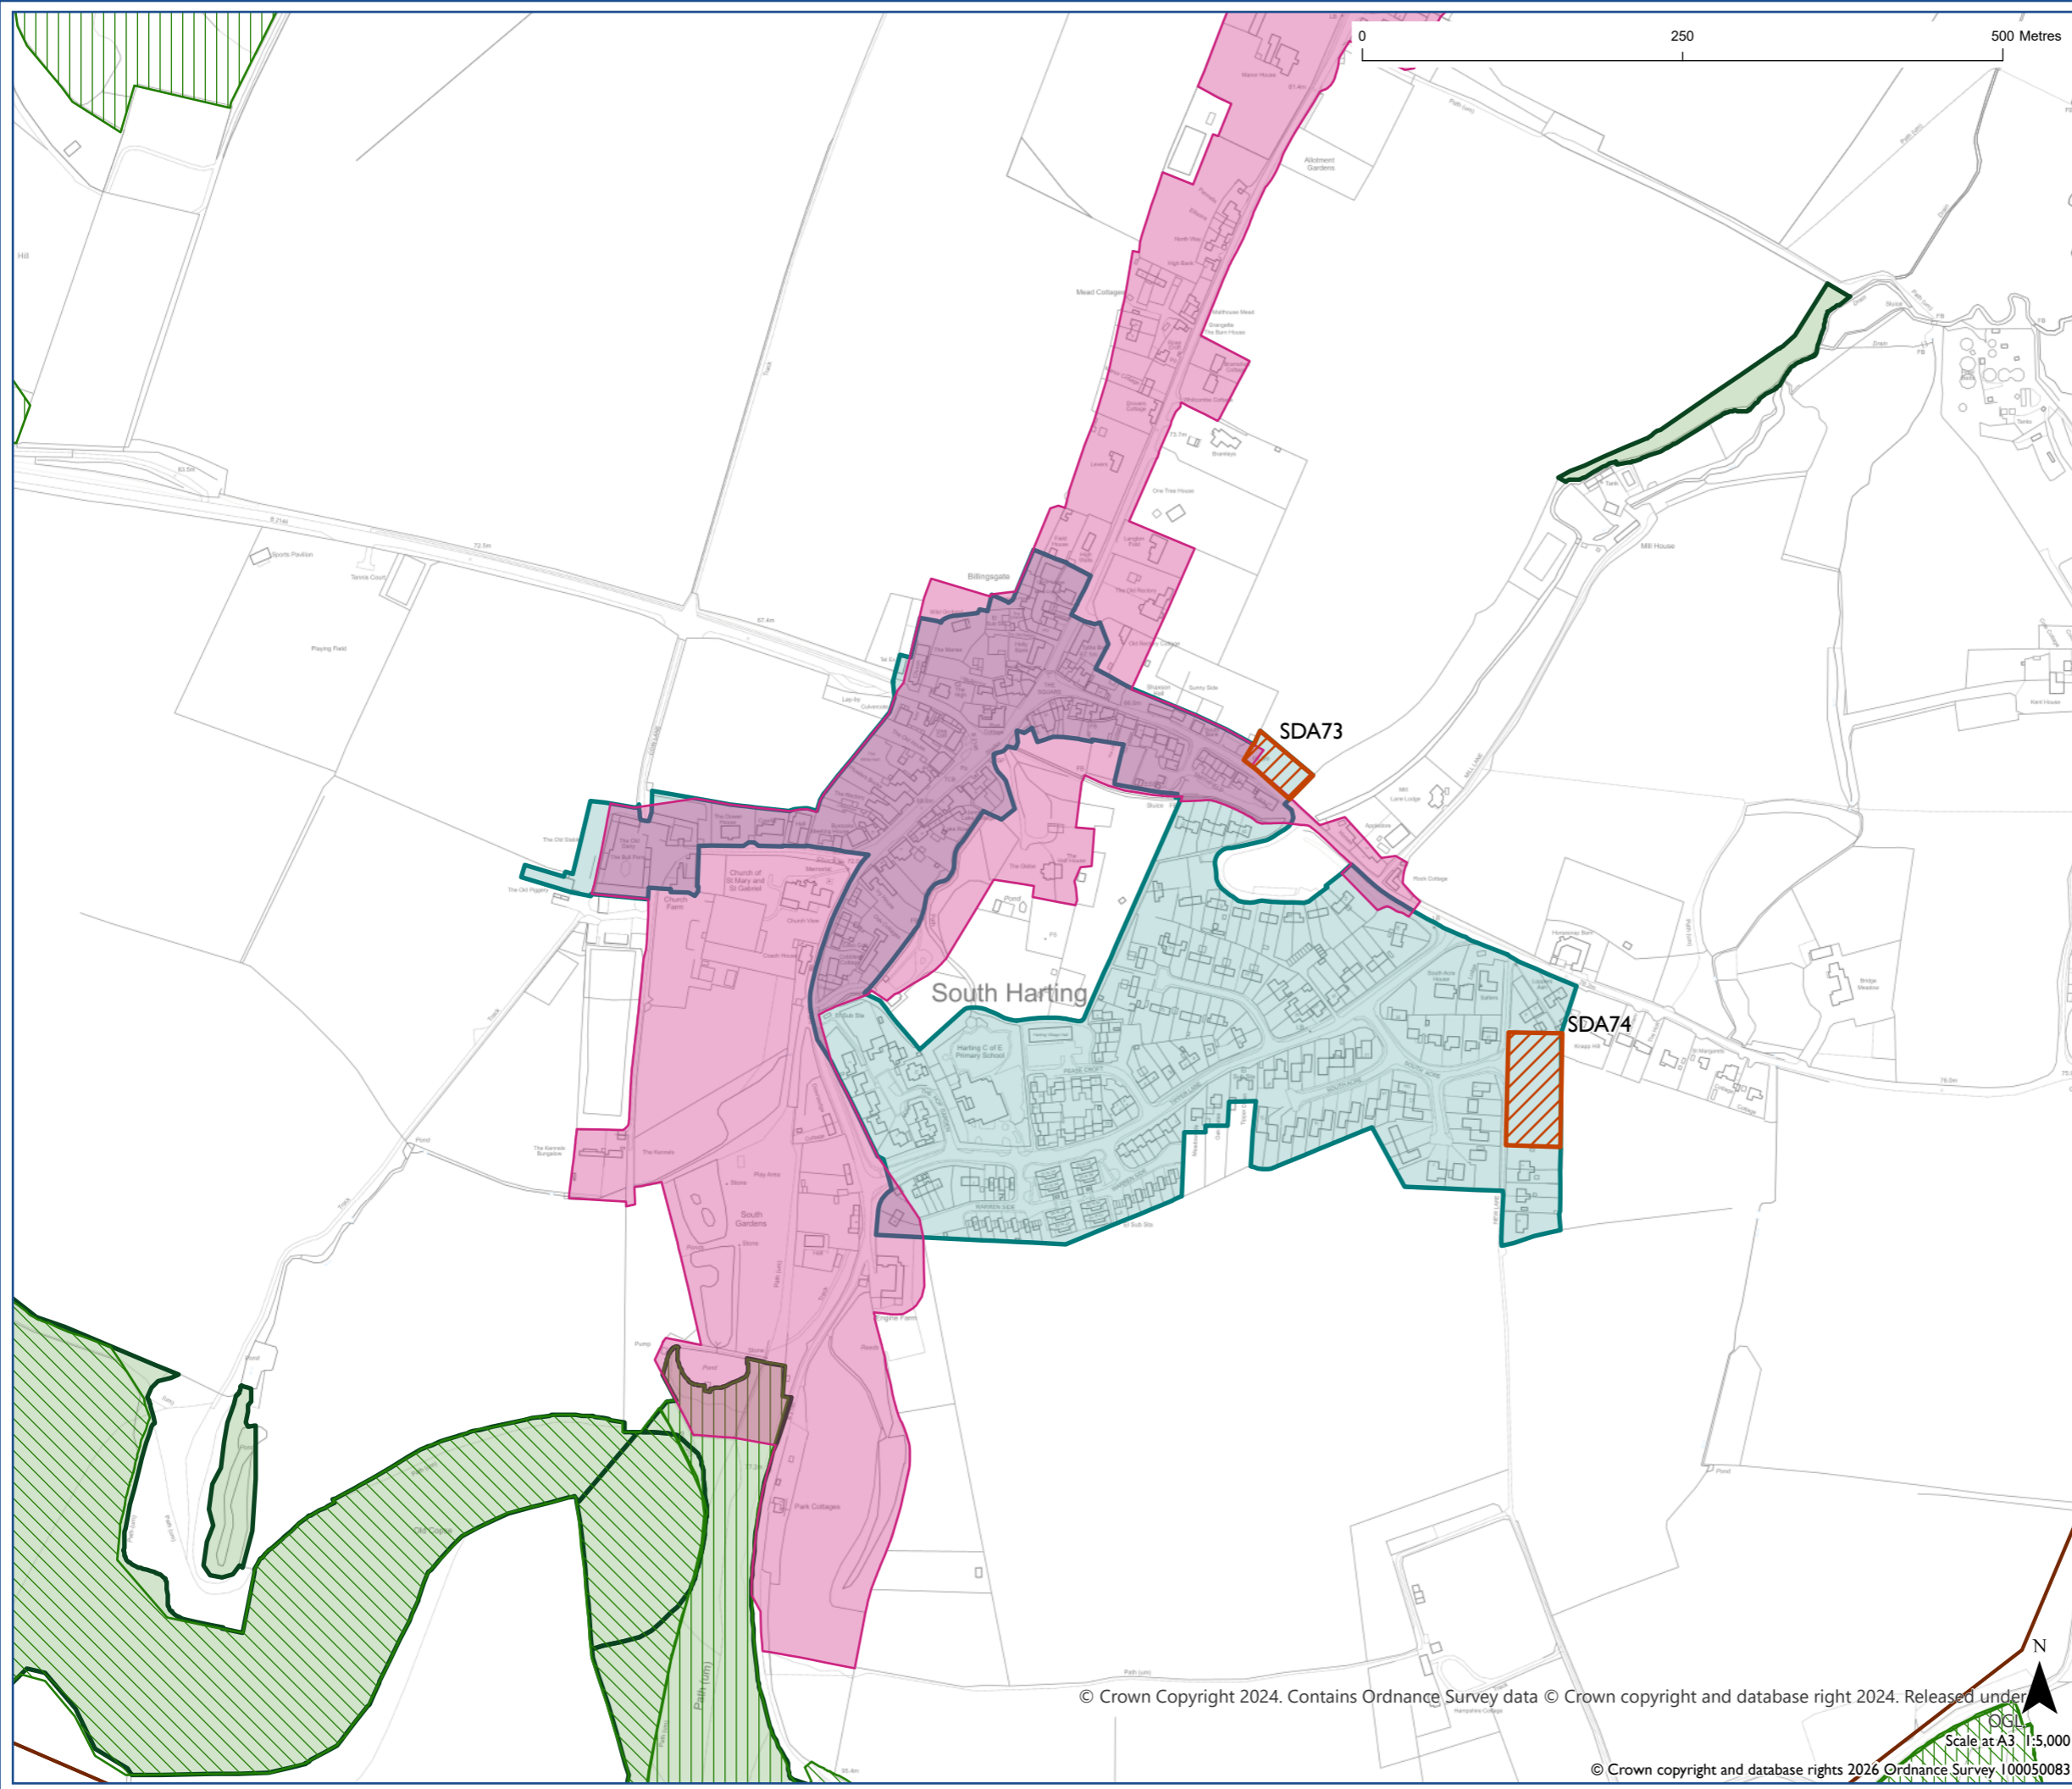

Proposed Submission South Downs
Local Plan - Policies Map Inset:
South Harting

-  Settlement Boundary SDC2
-  Residential or Residential with other uses Allocation SDA I-80
-  Dark Night Sky Zone SDL5 (this area is within)
-  HRA Area SDN3 (this area is within)
-  International Nature Conservation Designation SDNI (where present)
-  National Nature Conservation Designation SDNI (where present)
-  Local Nature Conservation Designation SDNI (where present)
-  Irreplaceable Habitats SDNI
-  Conservation Area SDL8

Map Notes: