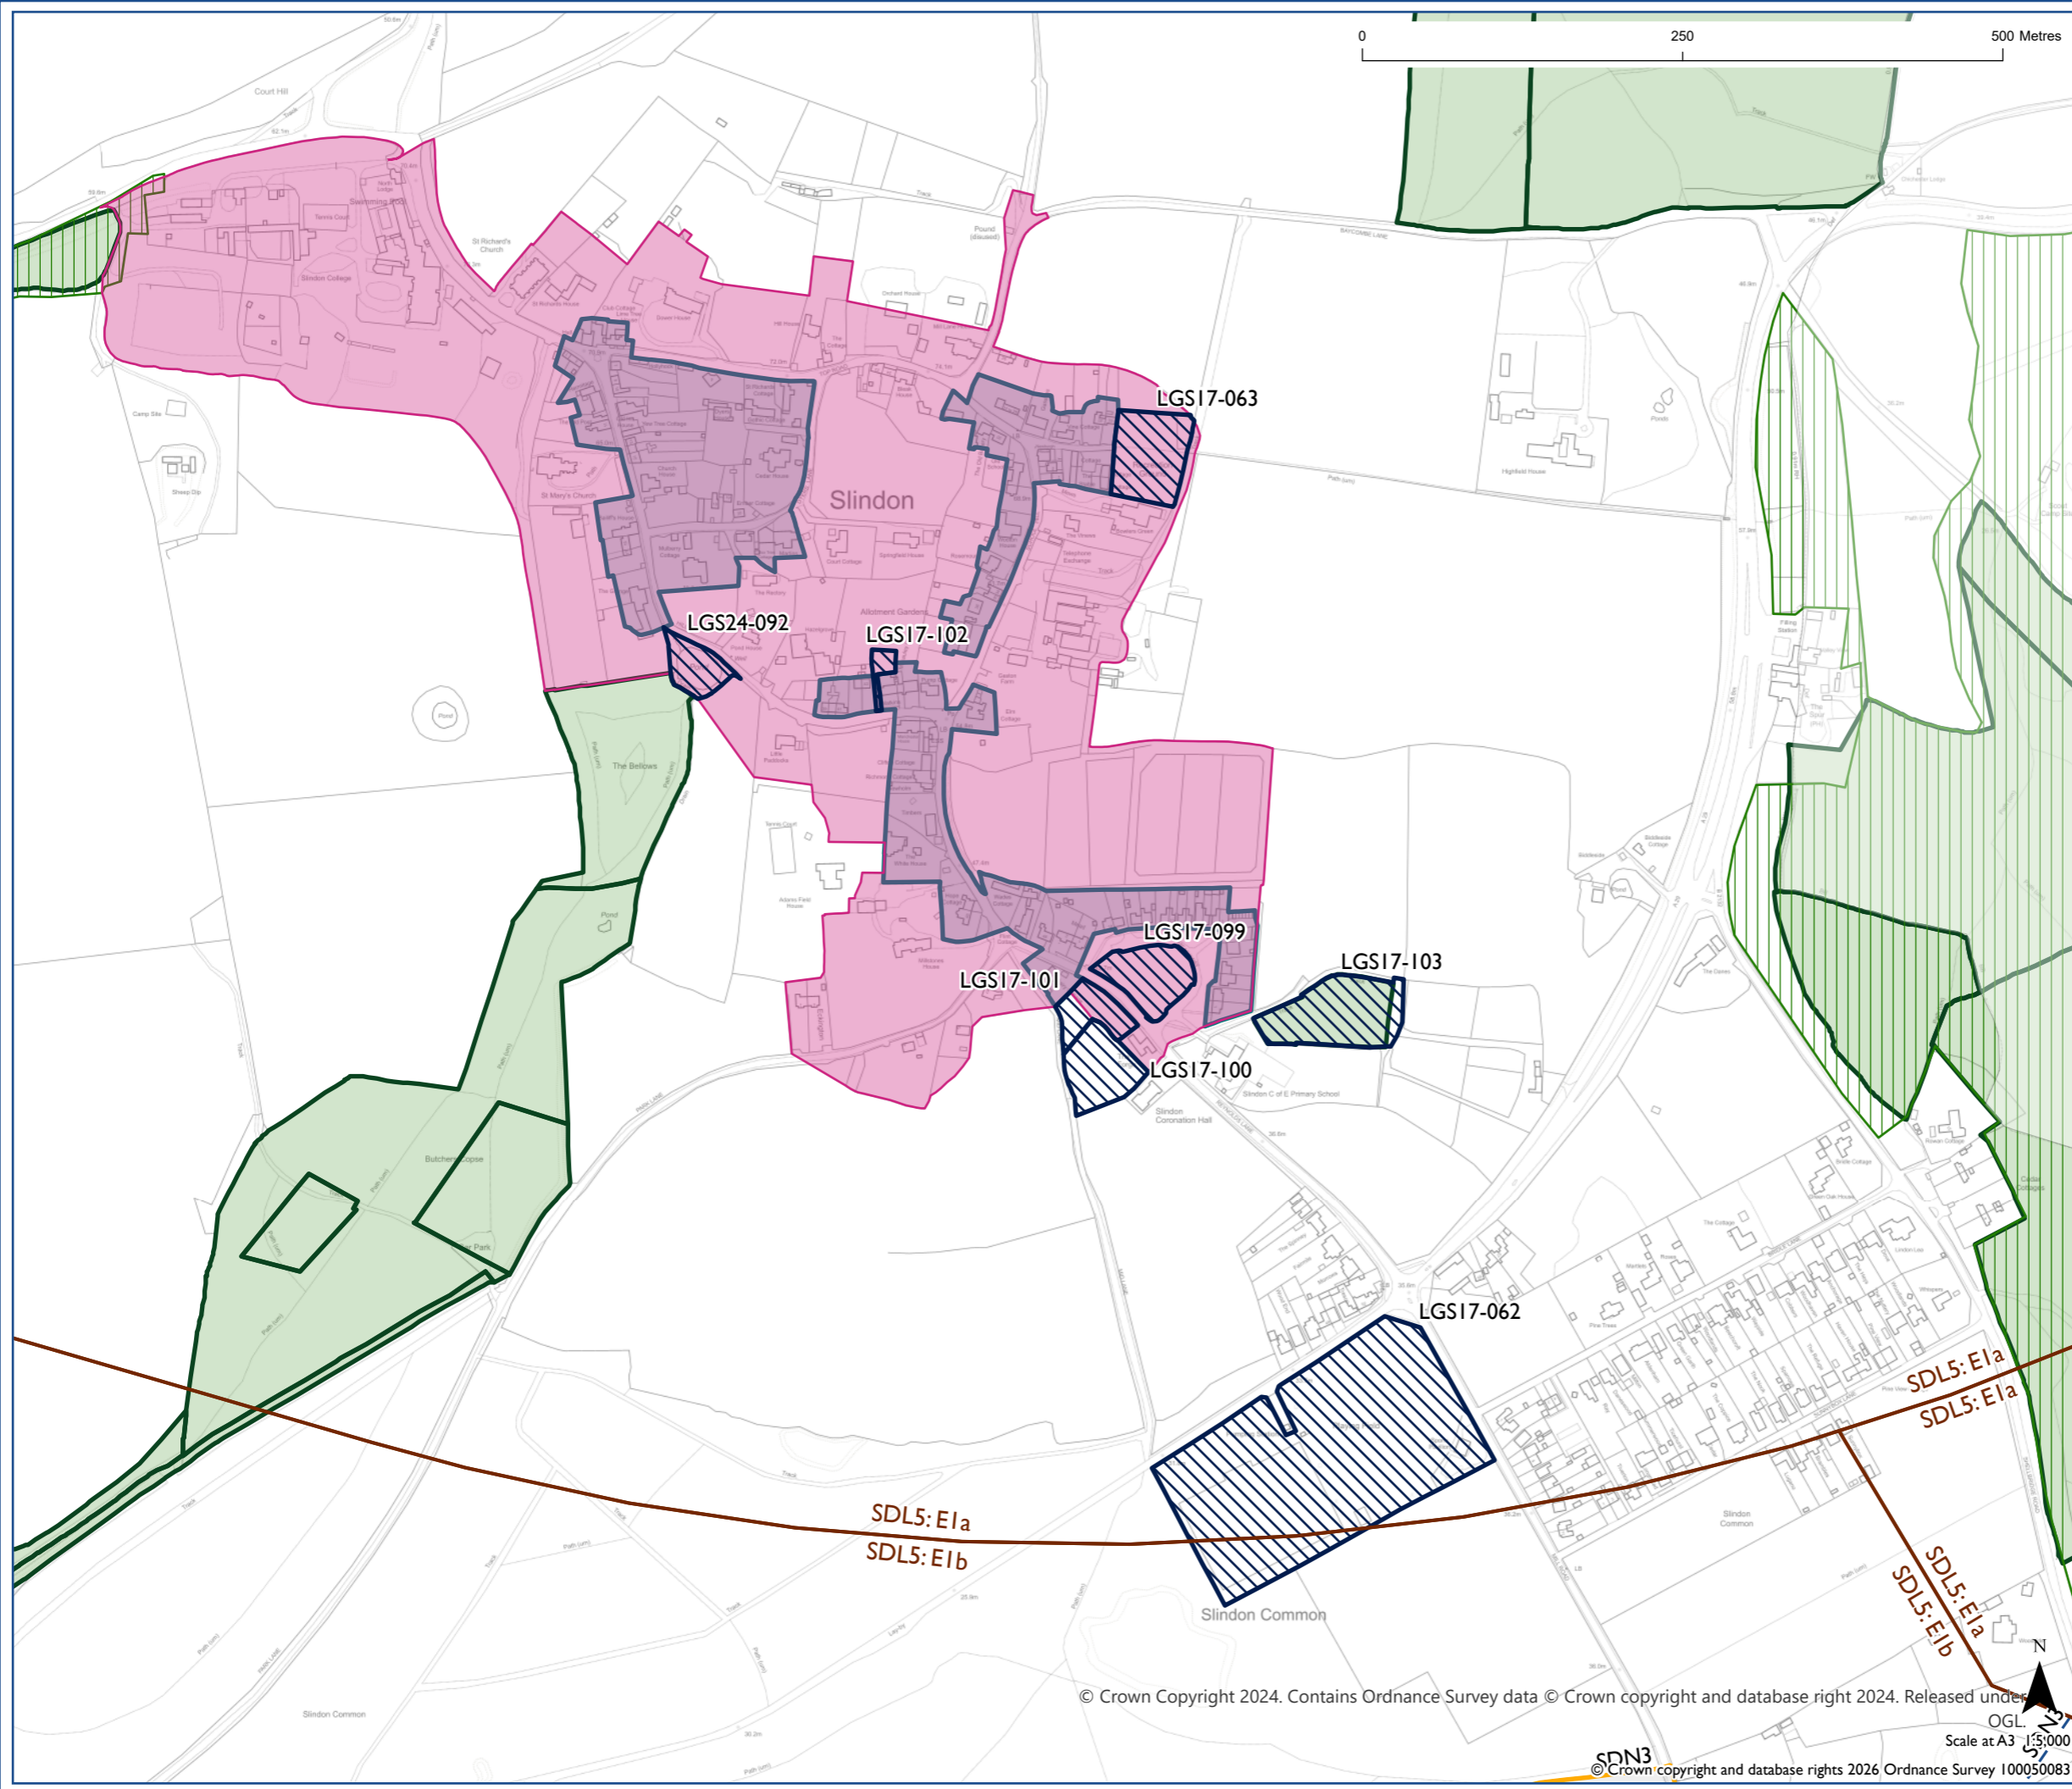

Proposed Submission South Downs
Local Plan - Policies Map Inset:
Slindon

-  Settlement Boundary SDC2
-  Local Green Space SDG4
-  Dark Night Sky Zone SDL5 (this area is within)
-  HRA Area SDN3 (this area is within)
-  International Nature Conservation Designation SDNI (where present)
-  National Nature Conservation Designation SDNI (where present)
-  Local Nature Conservation Designation SDNI (where present)
-  Irreplaceable Habitats SDN1
-  Conservation Area SDL8
-  SDNPA Boundary

Map Notes:

© Crown Copyright 2024. Contains Ordnance Survey data © Crown copyright and database right 2024. Released under OGL.
Scale at A3 1:5,000

SDN3
© Crown copyright and database rights 2026 Ordnance Survey 100050083