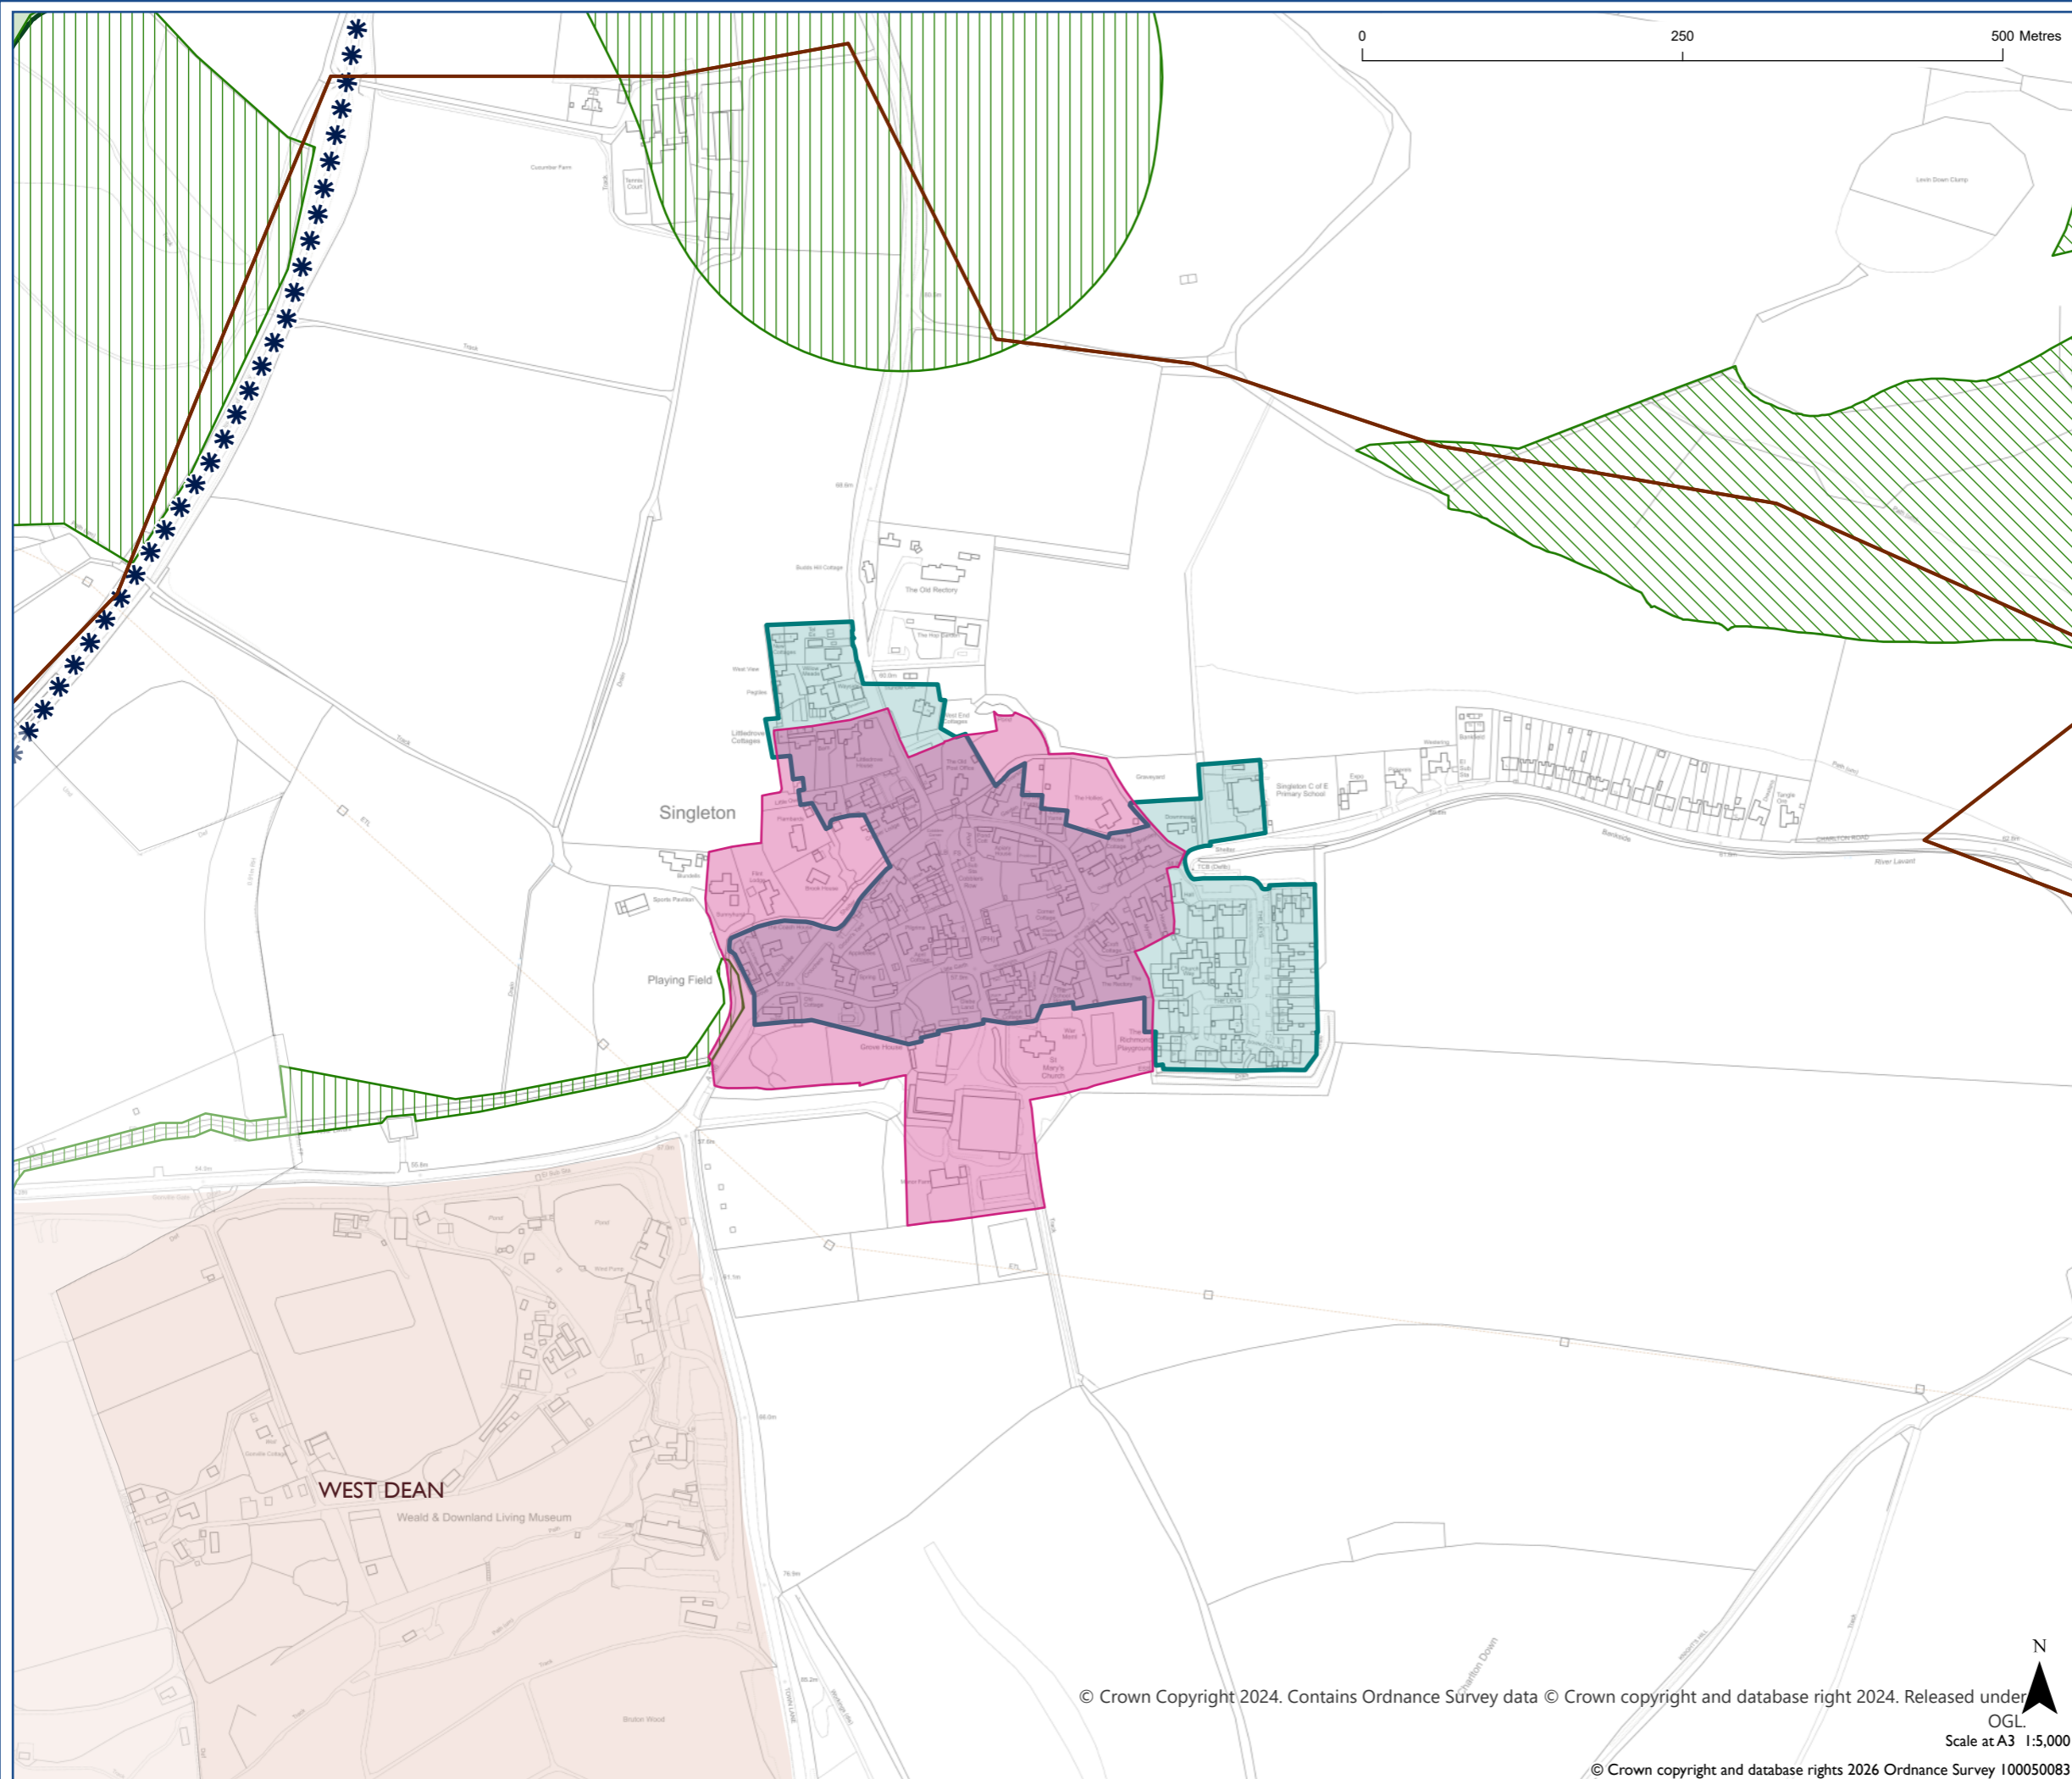

Proposed Submission South Downs
Local Plan - Policies Map Inset:
Singleton

-  Settlement Boundary SDC2
-  Safeguarded Former Railway Line SDT2
-  Dark Night Sky Zone SDL5 (this area is within)
-  HRA Area SDN3 (this area is within)
-  HRA Area SDN7 (this area is within)
-  International Nature Conservation Designation SDN1 (where present)
-  National Nature Conservation Designation SDN1 (where present)
-  Local Nature Conservation Designation SDN1 (where present)
-  Irreplaceable Habitats SDN1
-  Conservation Area SDL8
-  Registered Park and Garden SDL6

Map Notes: