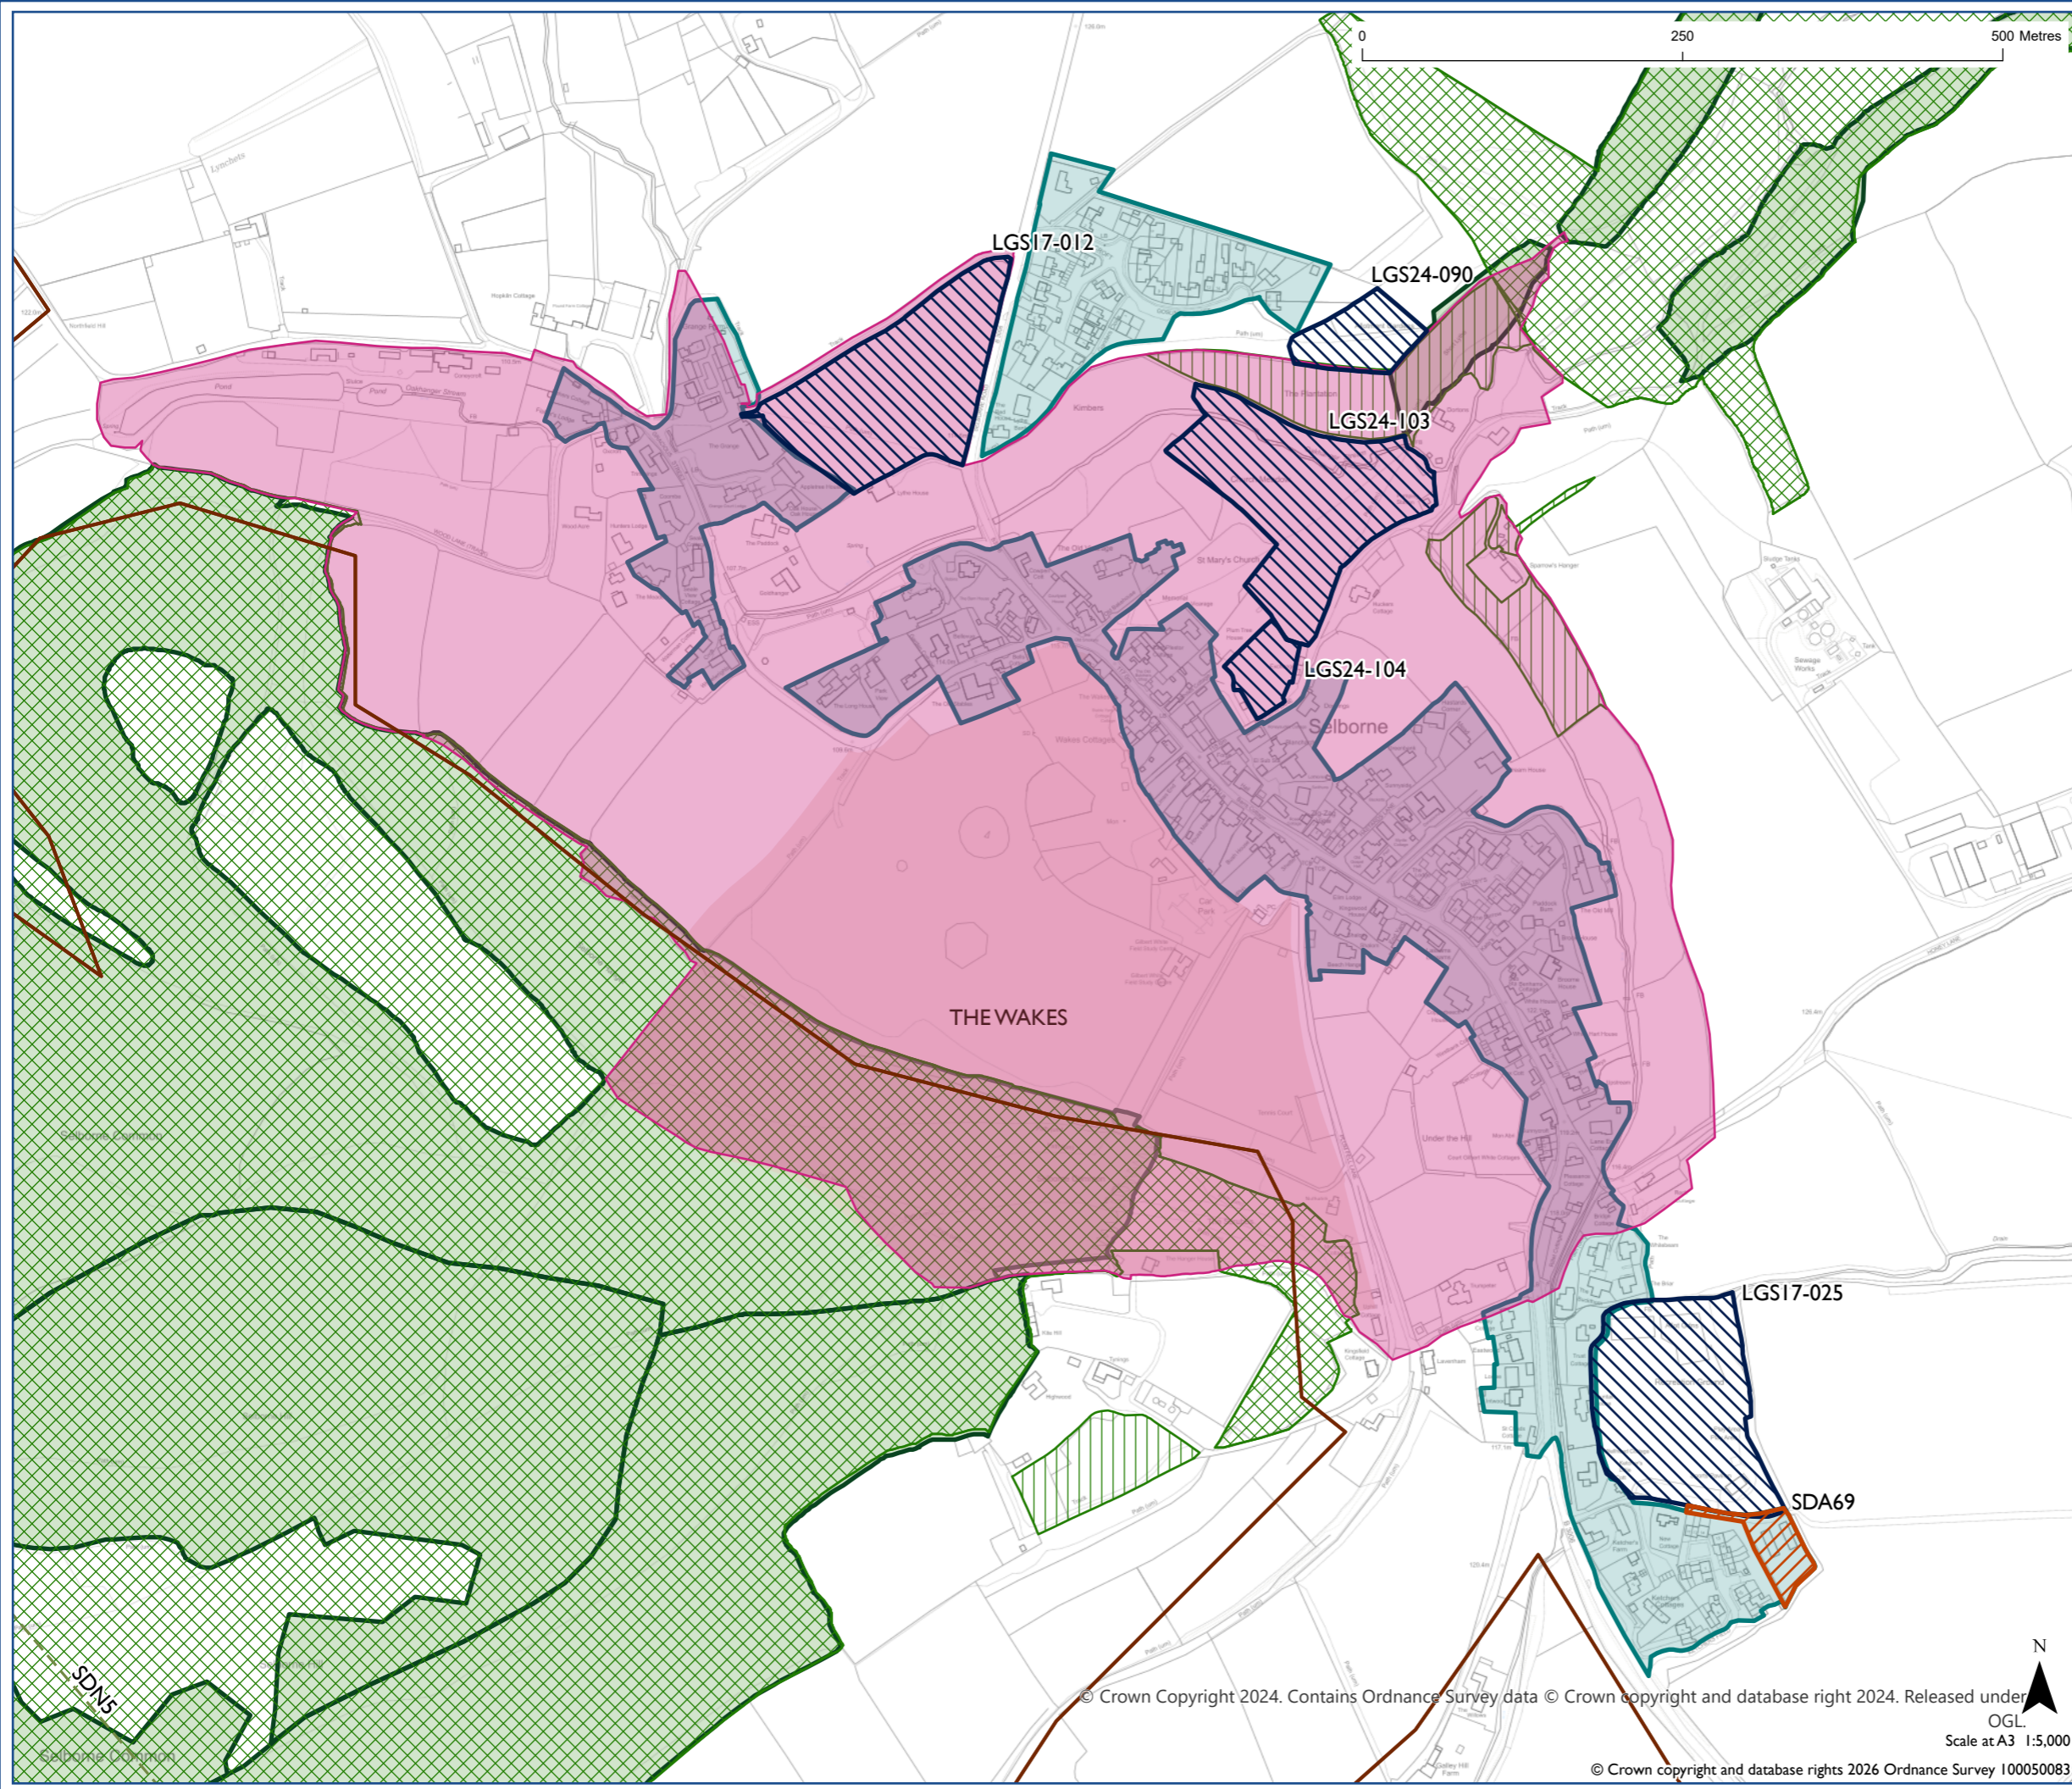

Proposed Submission South Downs
Local Plan - Policies Map Inset:
Selborne

-  Settlement Boundary SDC2
-  Residential or Residential with other uses Allocation SDA I-80
-  Local Green Space SDG4
-  Dark Night Sky Zone SDL5 (this area is within)
-  HRA Area SDN5 (this area is within)
-  International Nature Conservation Designation SDNI (where present)
-  National Nature Conservation Designation SDNI (where present)
-  Local Nature Conservation Designation SDNI (where present)
-  Irreplaceable Habitats SDNI
-  Conservation Area SDL8
-  Registered Park and Garden SDL6

Map Notes: