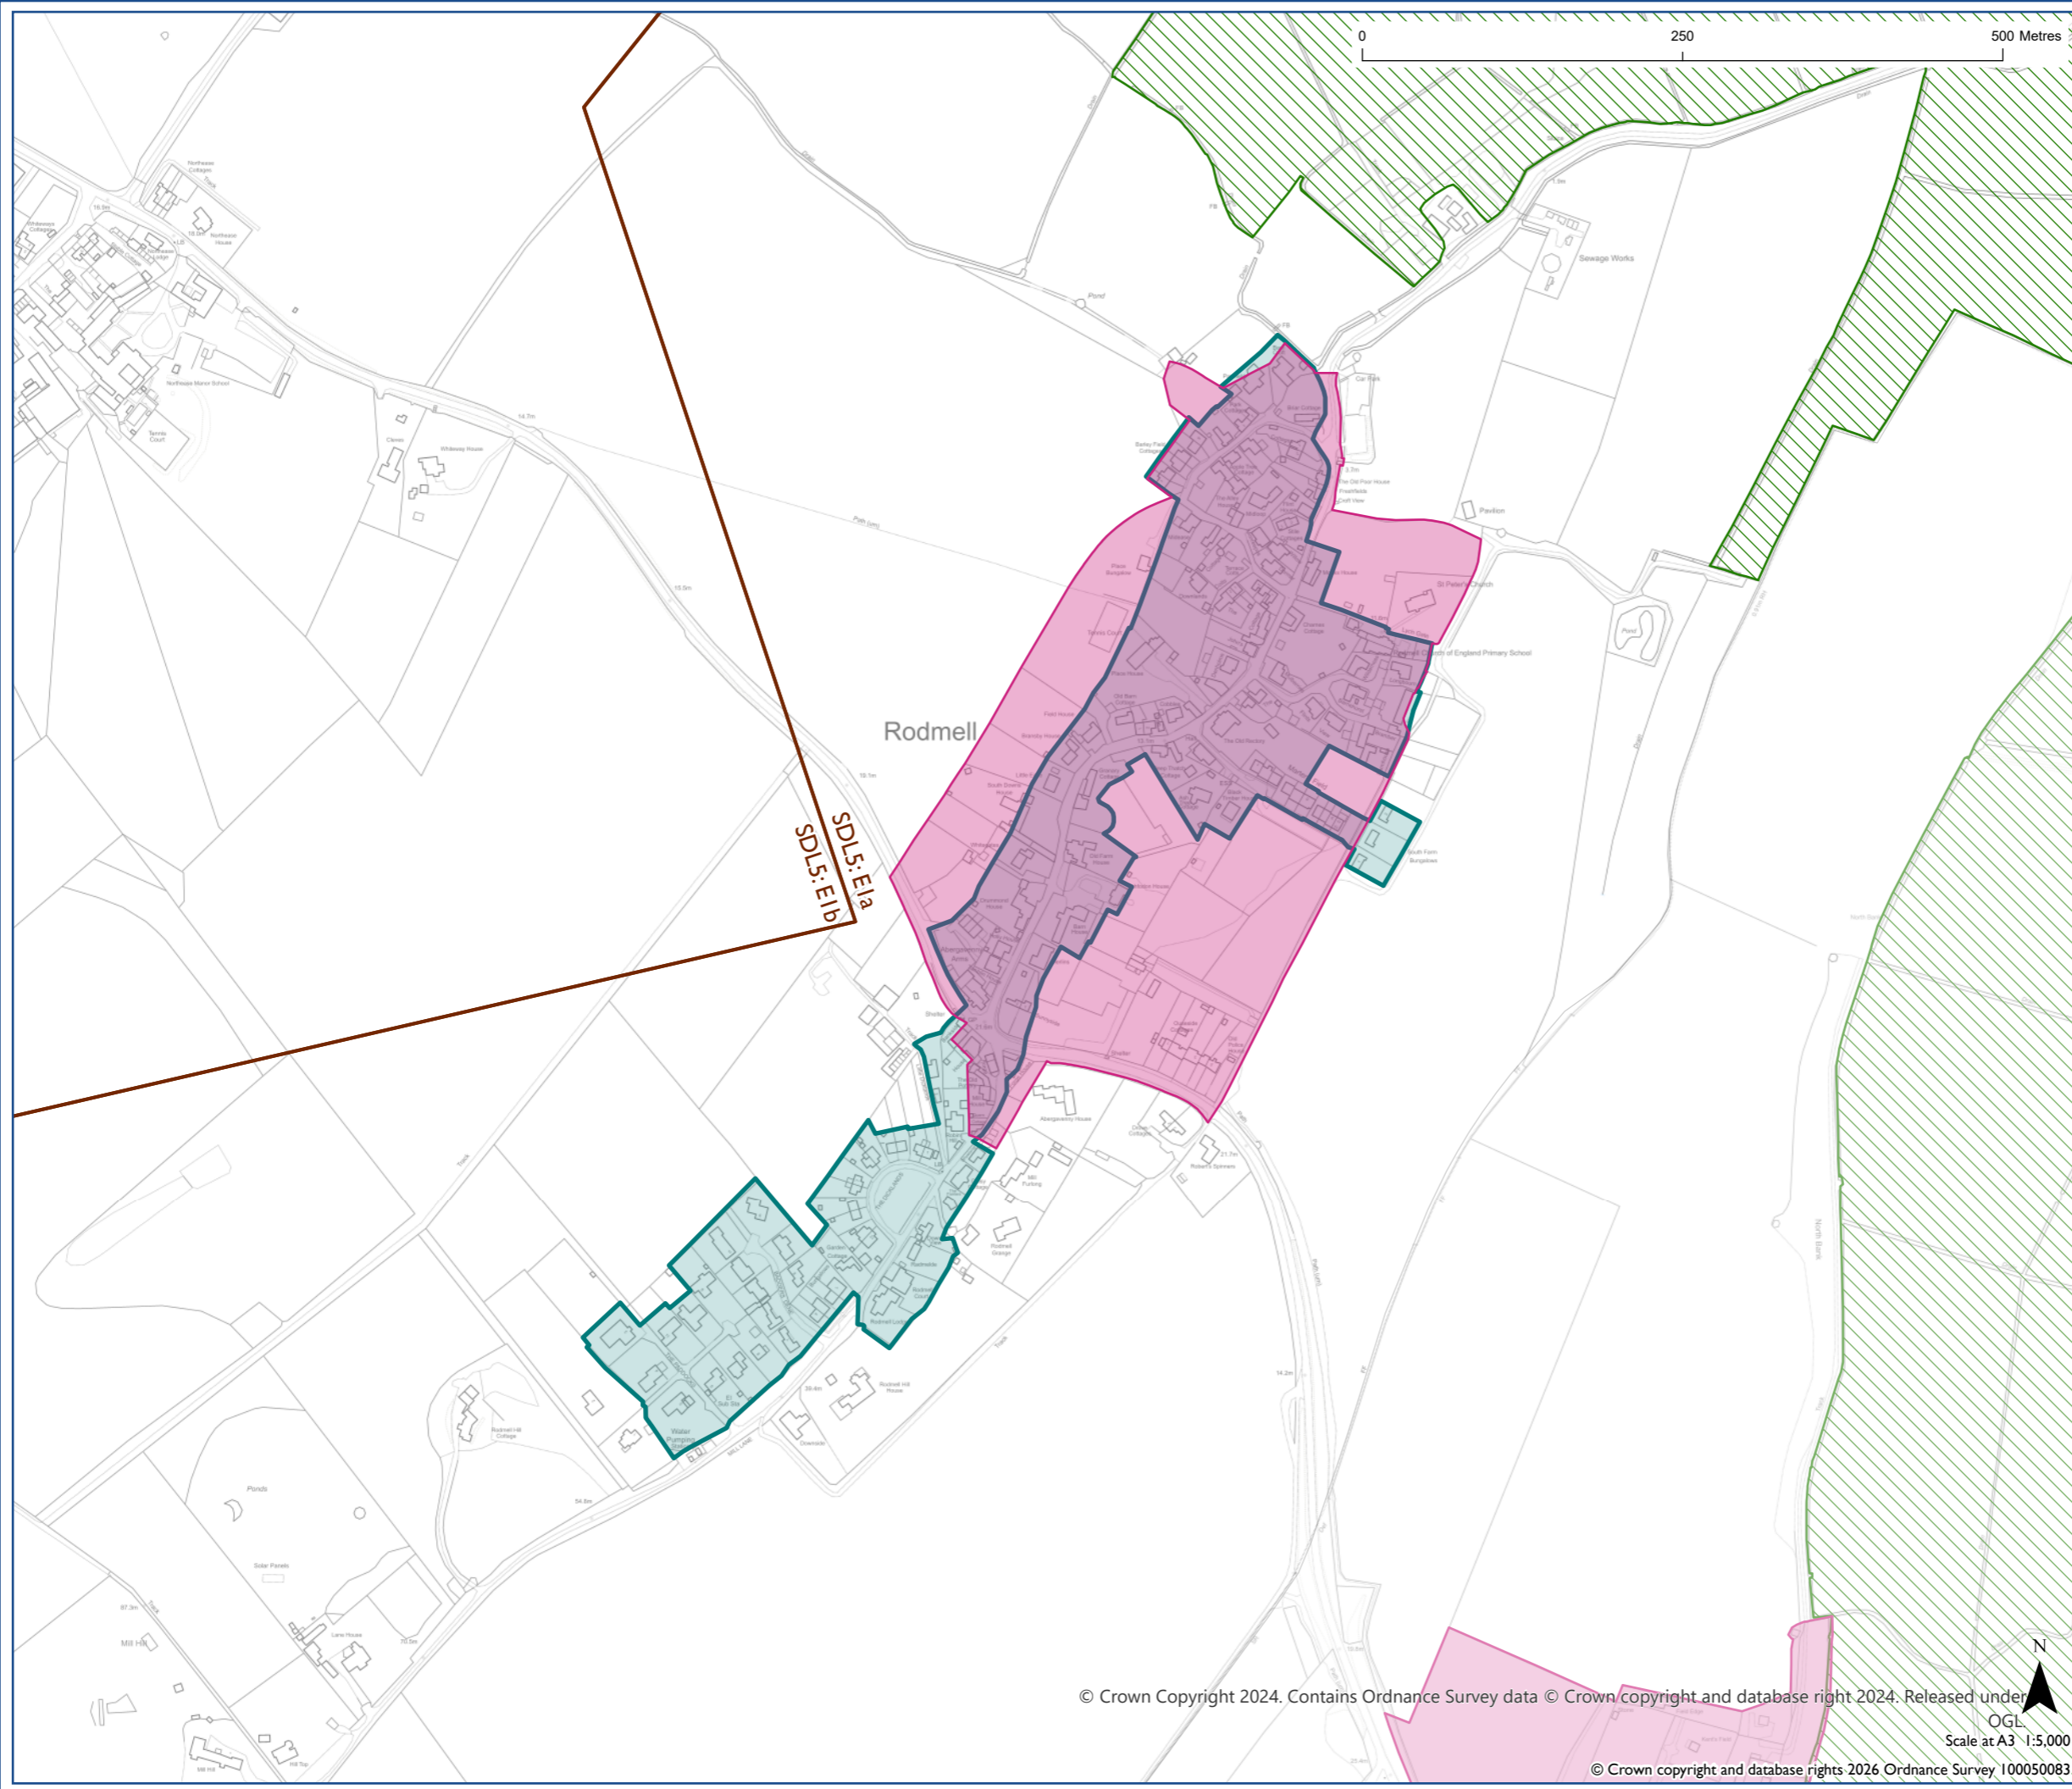

Proposed Submission South Downs
Local Plan - Policies Map Inset:
Rodmell

-  Settlement Boundary SDC2
-  Dark Night Sky Zone SDL5 (this area is within)
-  International Nature Conservation Designation SDNI (where present)
-  National Nature Conservation Designation SDNI (where present)
-  Local Nature Conservation Designation SDNI (where present)
-  Conservation Area SDL8

Map Notes: