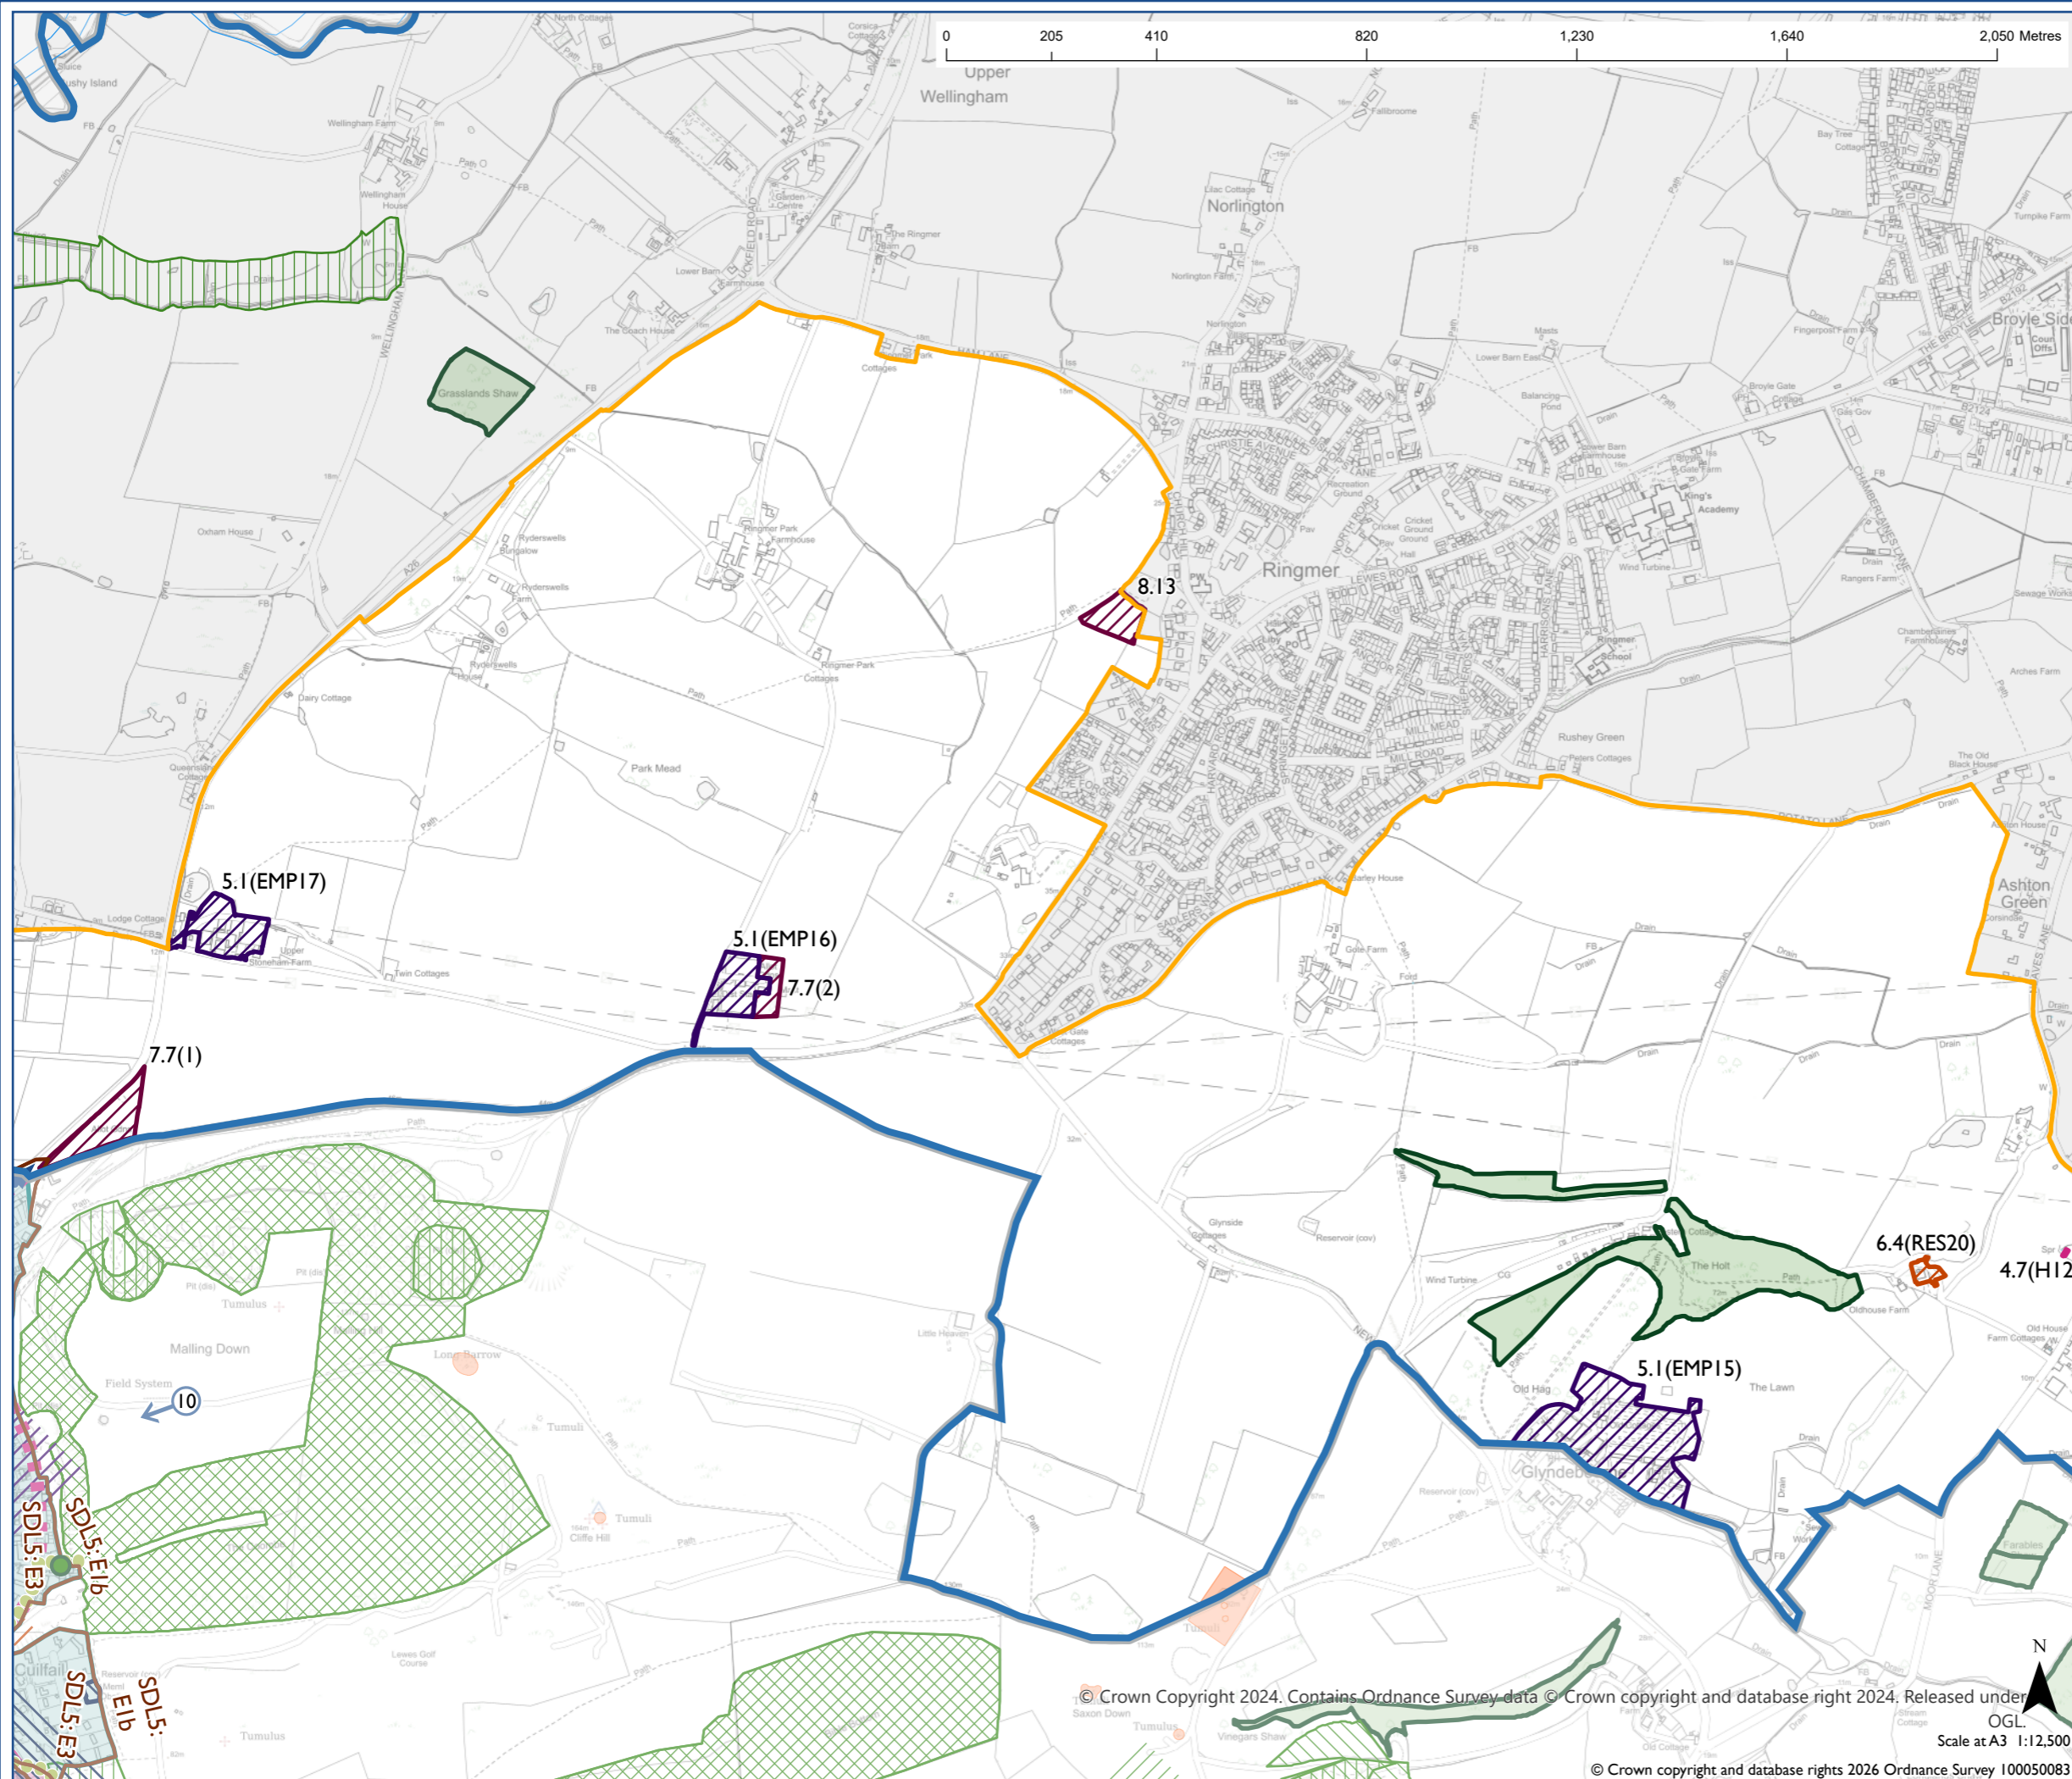

**Proposed Submission South Downs
Local Plan - Policies Map Inset:
Ringmer**

Including Ringmer NDP Made 21 January
2016

-  NDP Designated Boundary (where shown)
-  Settlement Boundary SDC2
-  Dark Night Sky Zone SDL5 (this area is within)
-  NDP Housing - Policy6.4
-  NDP Employment - Policy5.1
-  NDP Community Facility - Policy7.7
-  NDP Community Facility - Policy8.13
-  NP Non-designated Heritage Asset - Policy 4.7
-  International Nature Conservation Designation SDNI (where present)
-  National Nature Conservation Designation SDNI (where present)
-  Local Nature Conservation Designation SDNI (where present)
-  Irreplaceable Habitats SDNI
-  Conservation Area SDL8
-  Scheduled Monument SDL6
-  SDNPA Boundary

Map Notes:
The South Downs Local Plan employment and other allocations that appear on the south-west edge of this map are in Lewes and are not part of the Ringmer NDP. See Lewes inset map.