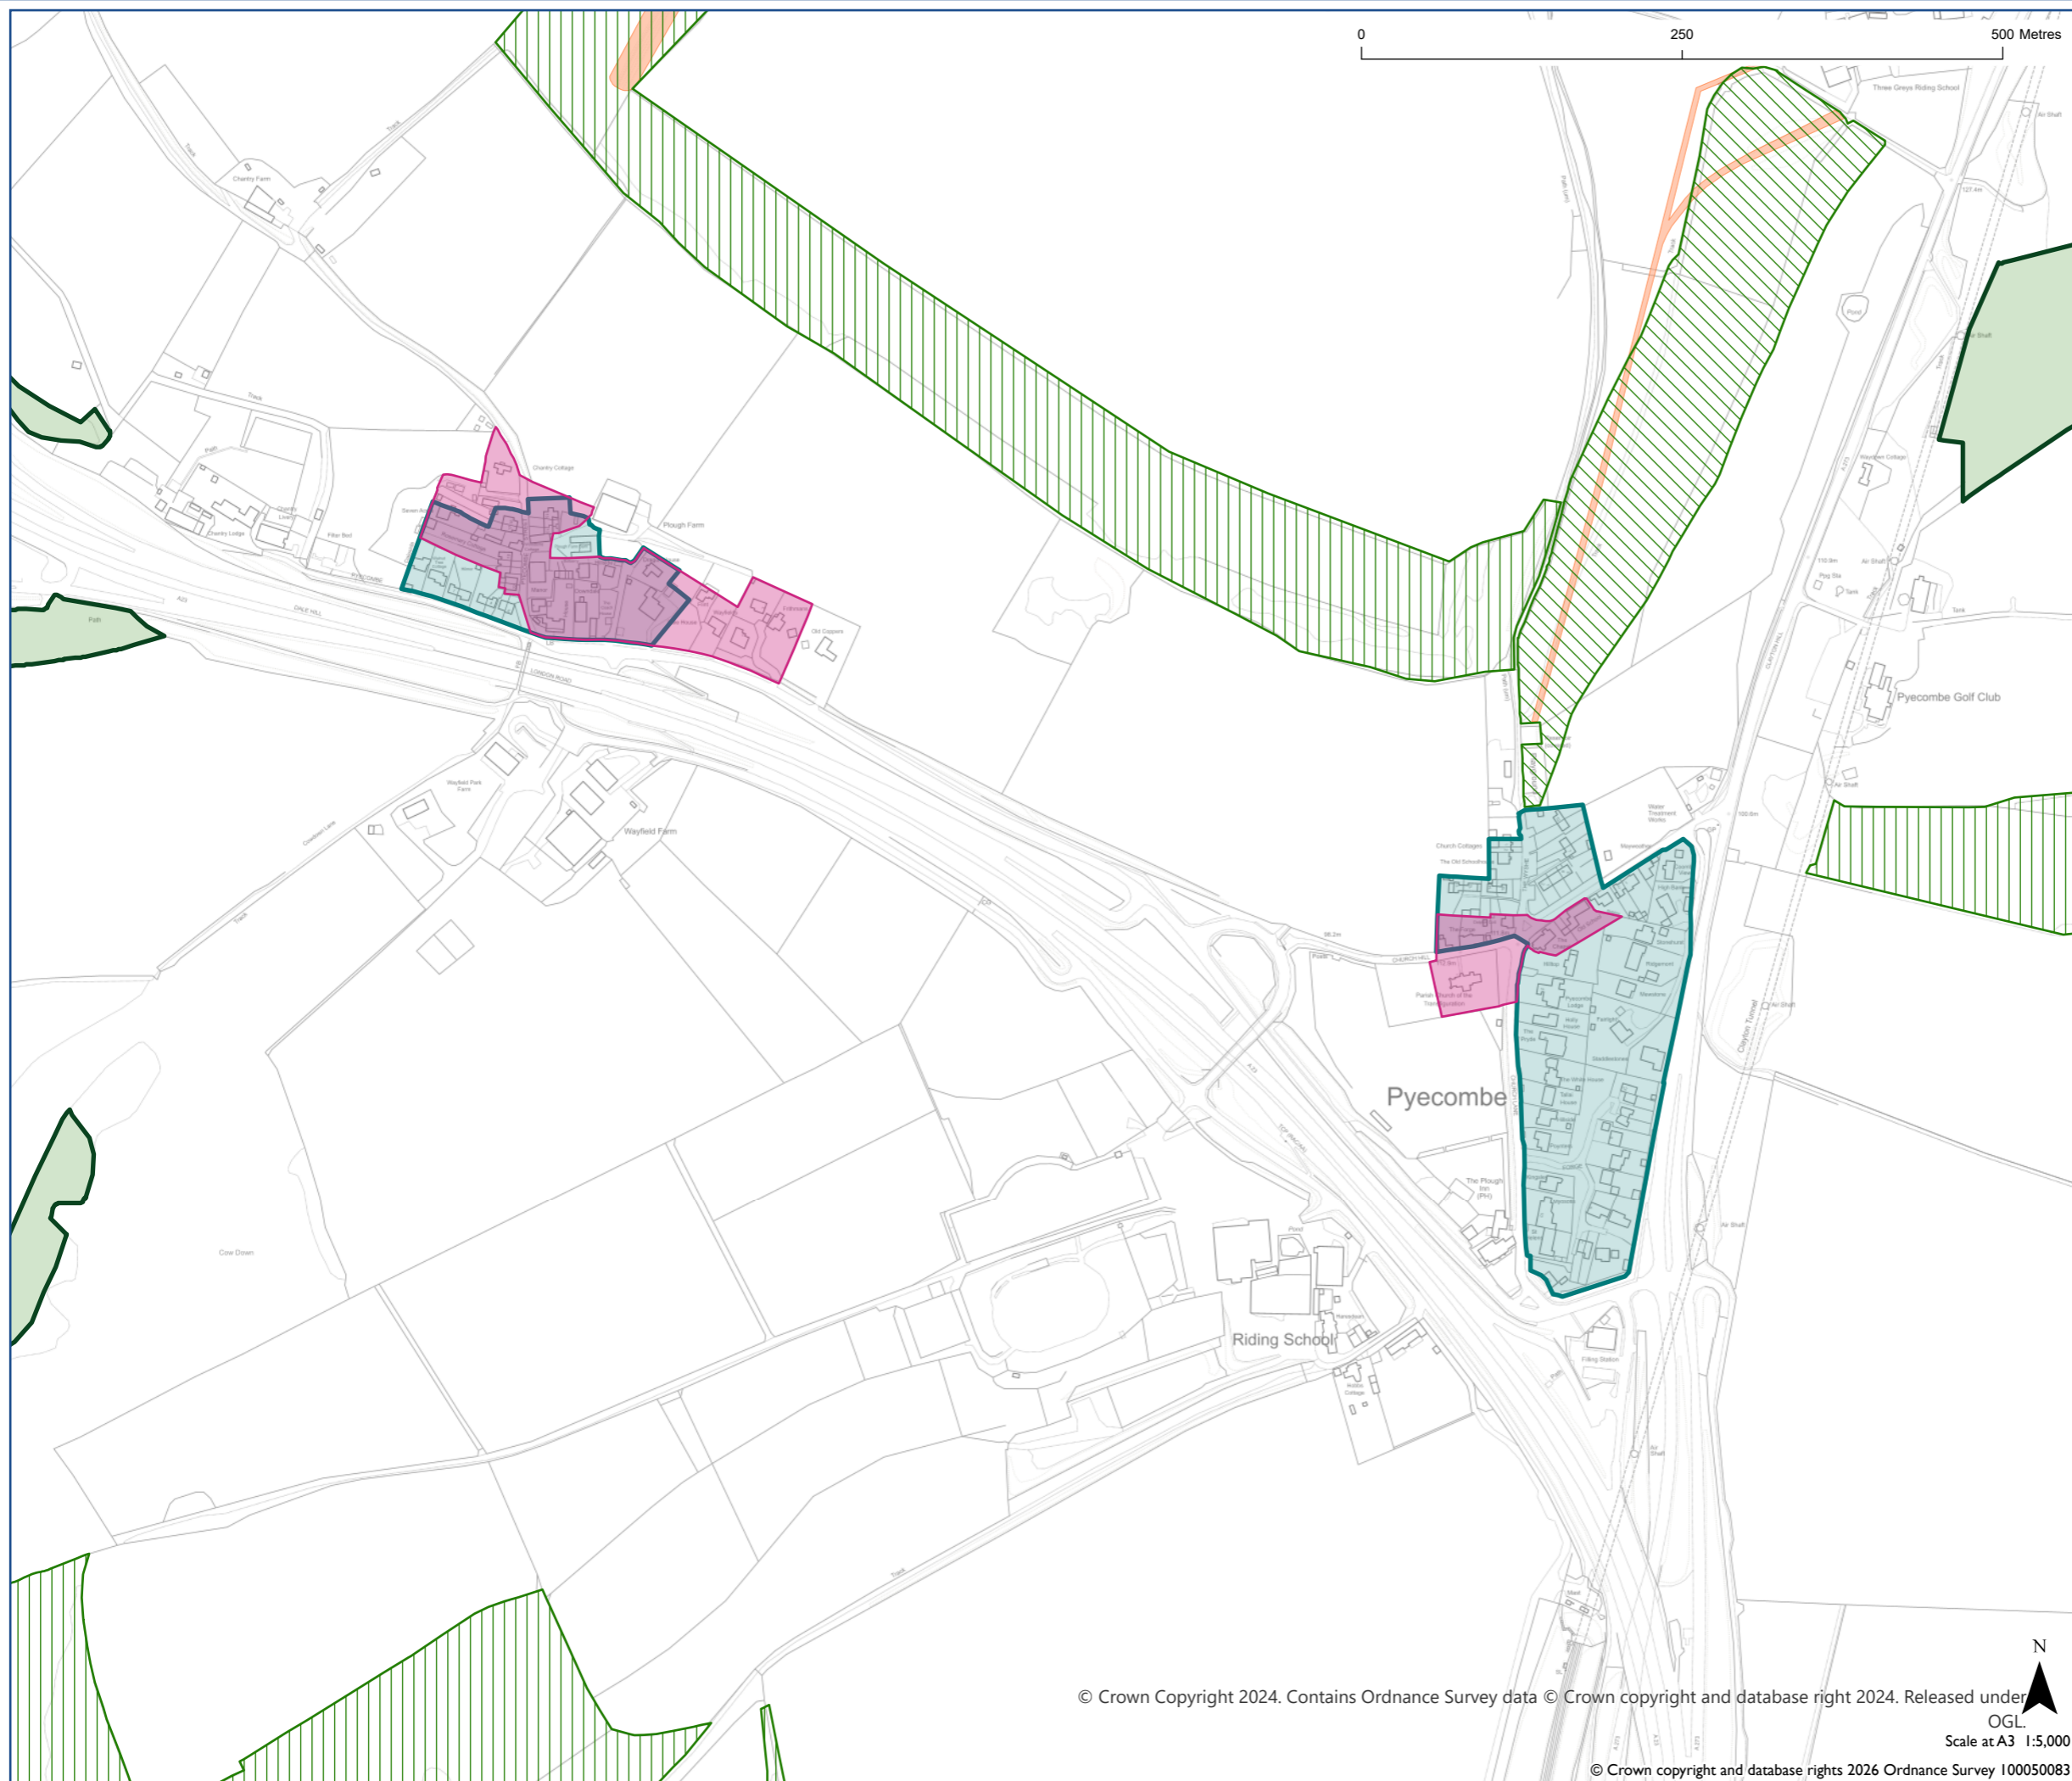

Proposed Submission South Downs
Local Plan - Policies Map Inset:
Pyecombe

-  Settlement Boundary SDC2
-  Dark Night Sky Zone SDL5 (this area is within)
-  International Nature Conservation Designation SDNI (where present)
-  National Nature Conservation Designation SDNI (where present)
-  Local Nature Conservation Designation SDNI (where present)
-  Irreplaceable Habitats SDNI
-  Conservation Area SDL8
-  Scheduled Monument SDL6

Map Notes: