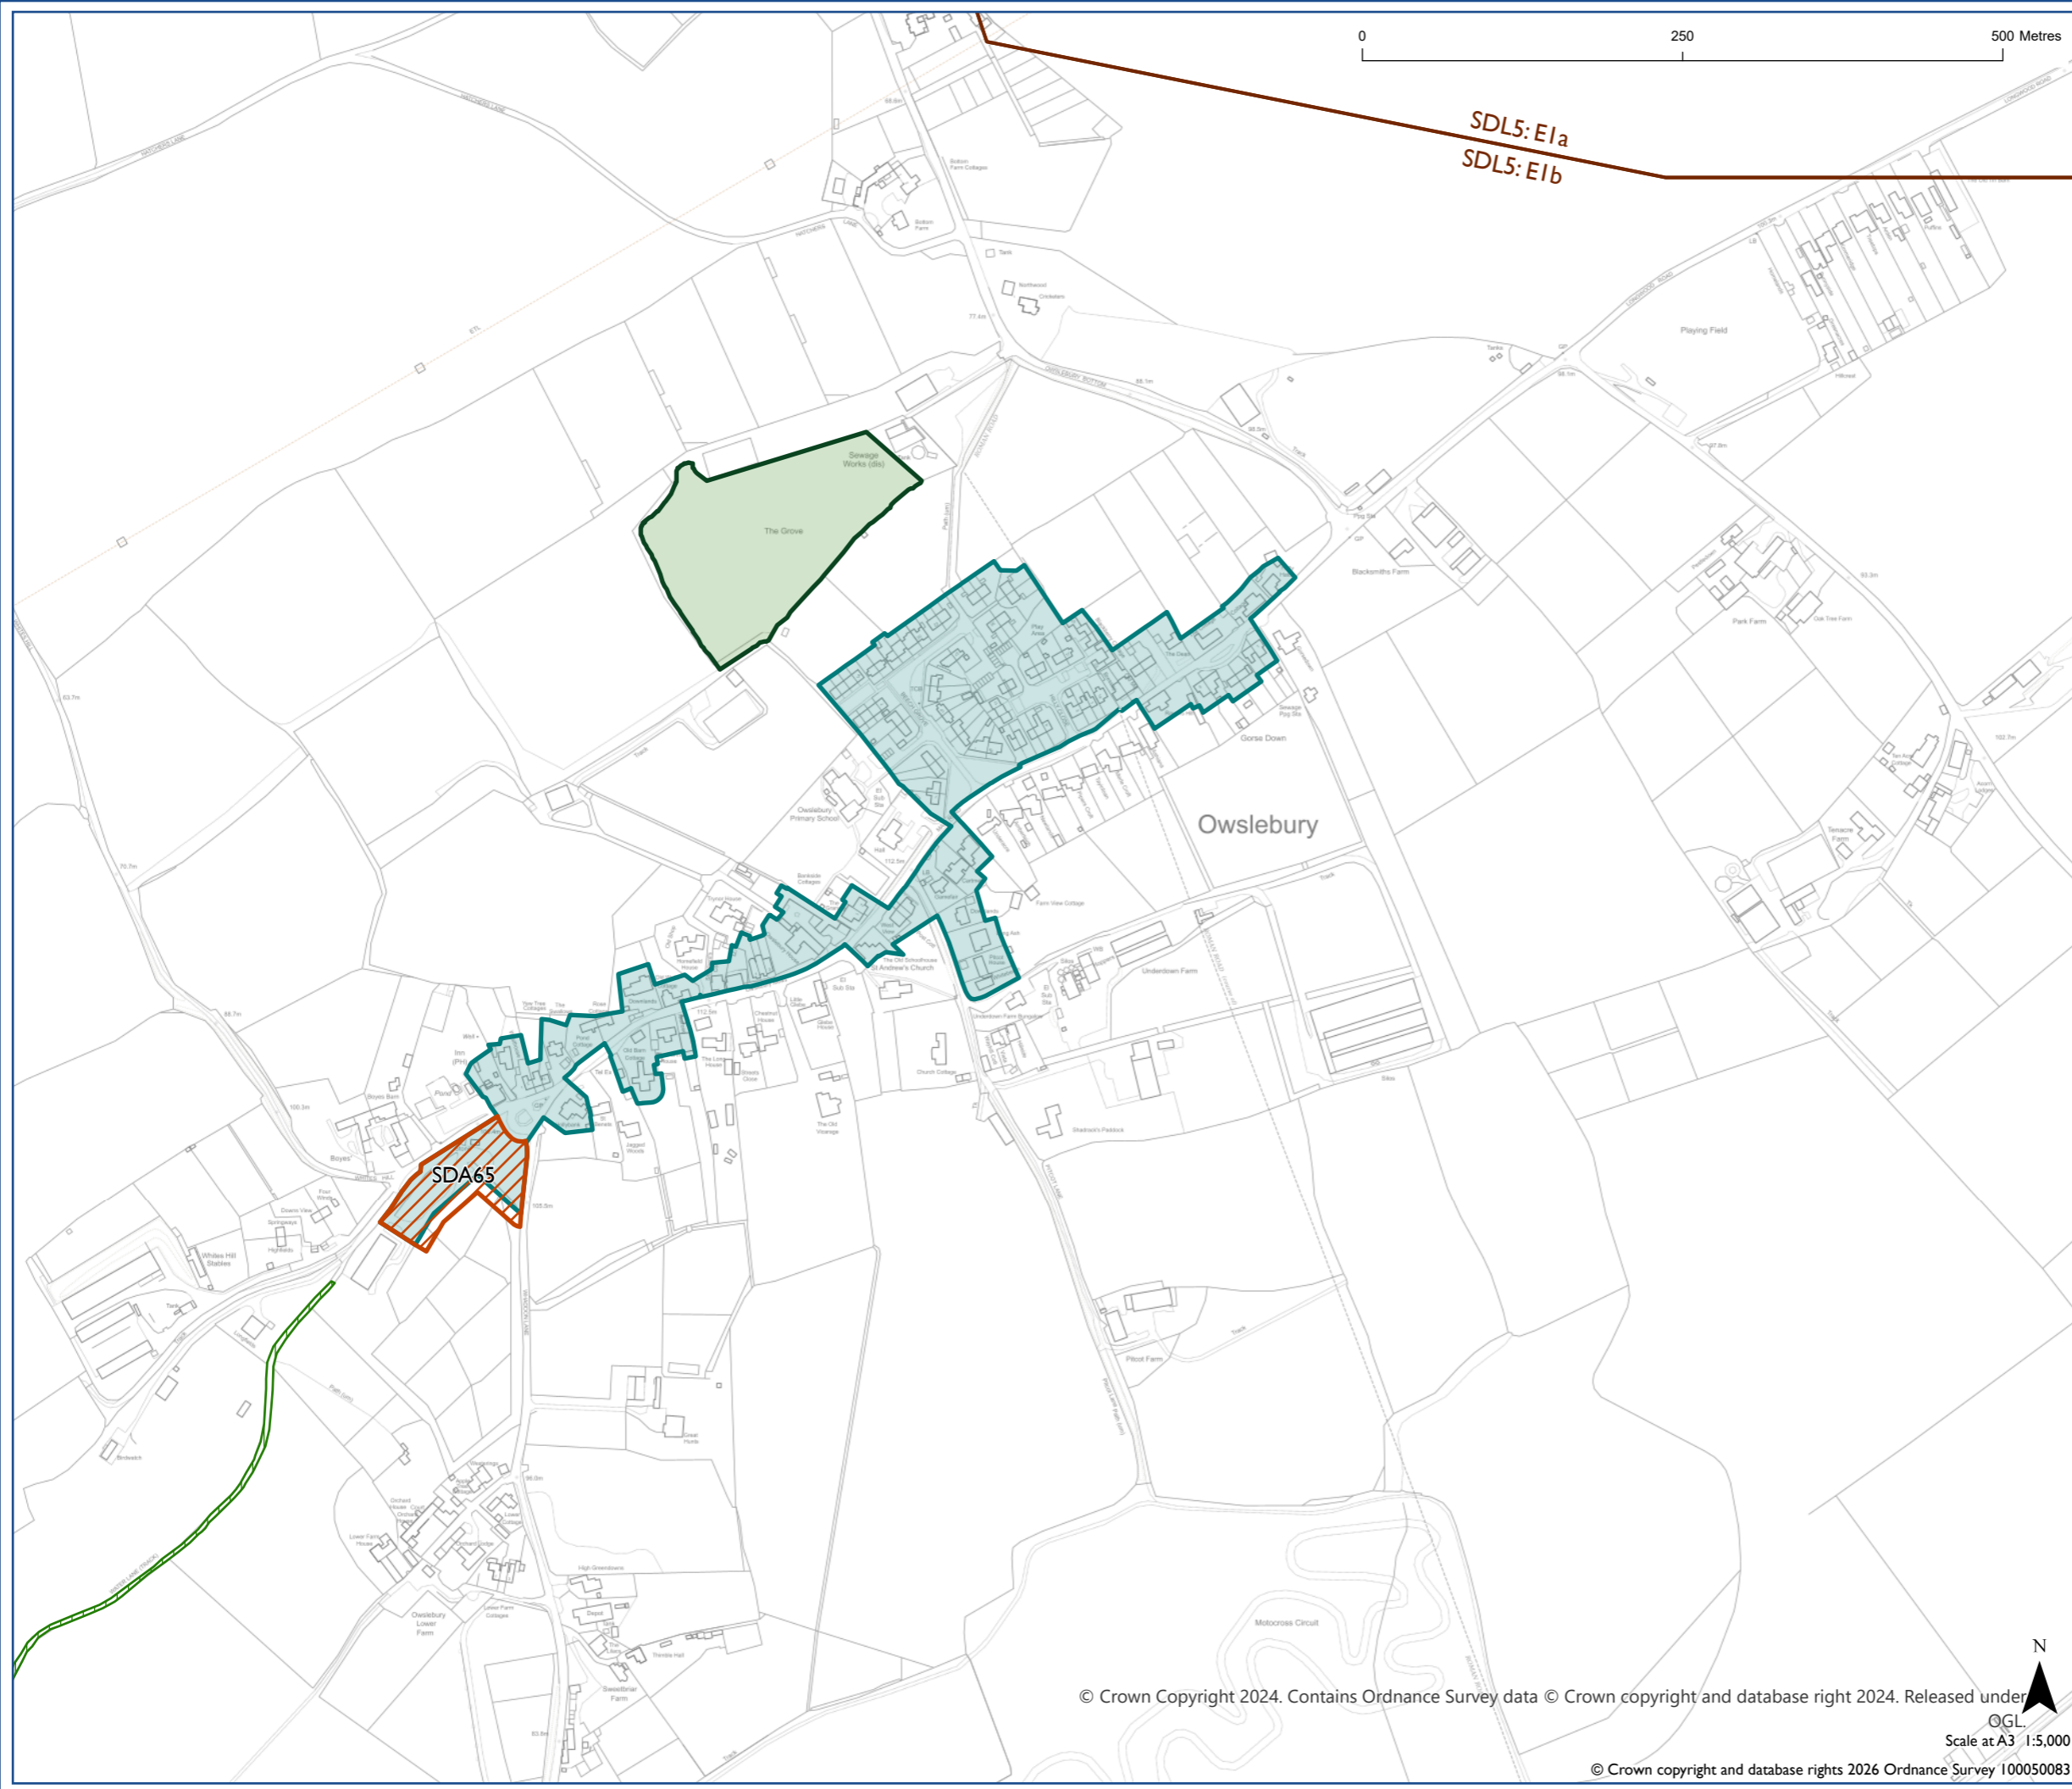

**Proposed Submission South Downs
Local Plan - Policies Map Inset:
Owslebury**

-  Settlement Boundary SDC2
-  Residential or Residential with other uses Allocation SDA I-80
-  Dark Night Sky Zone SDL5 (this area is within)
-  HRA Area SDN7 (this area is within)
-  International Nature Conservation Designation SDNI (where present)
-  National Nature Conservation Designation SDNI (where present)
-  Local Nature Conservation Designation SDNI (where present)
-  Irreplaceable Habitats SDNI

Map Notes: