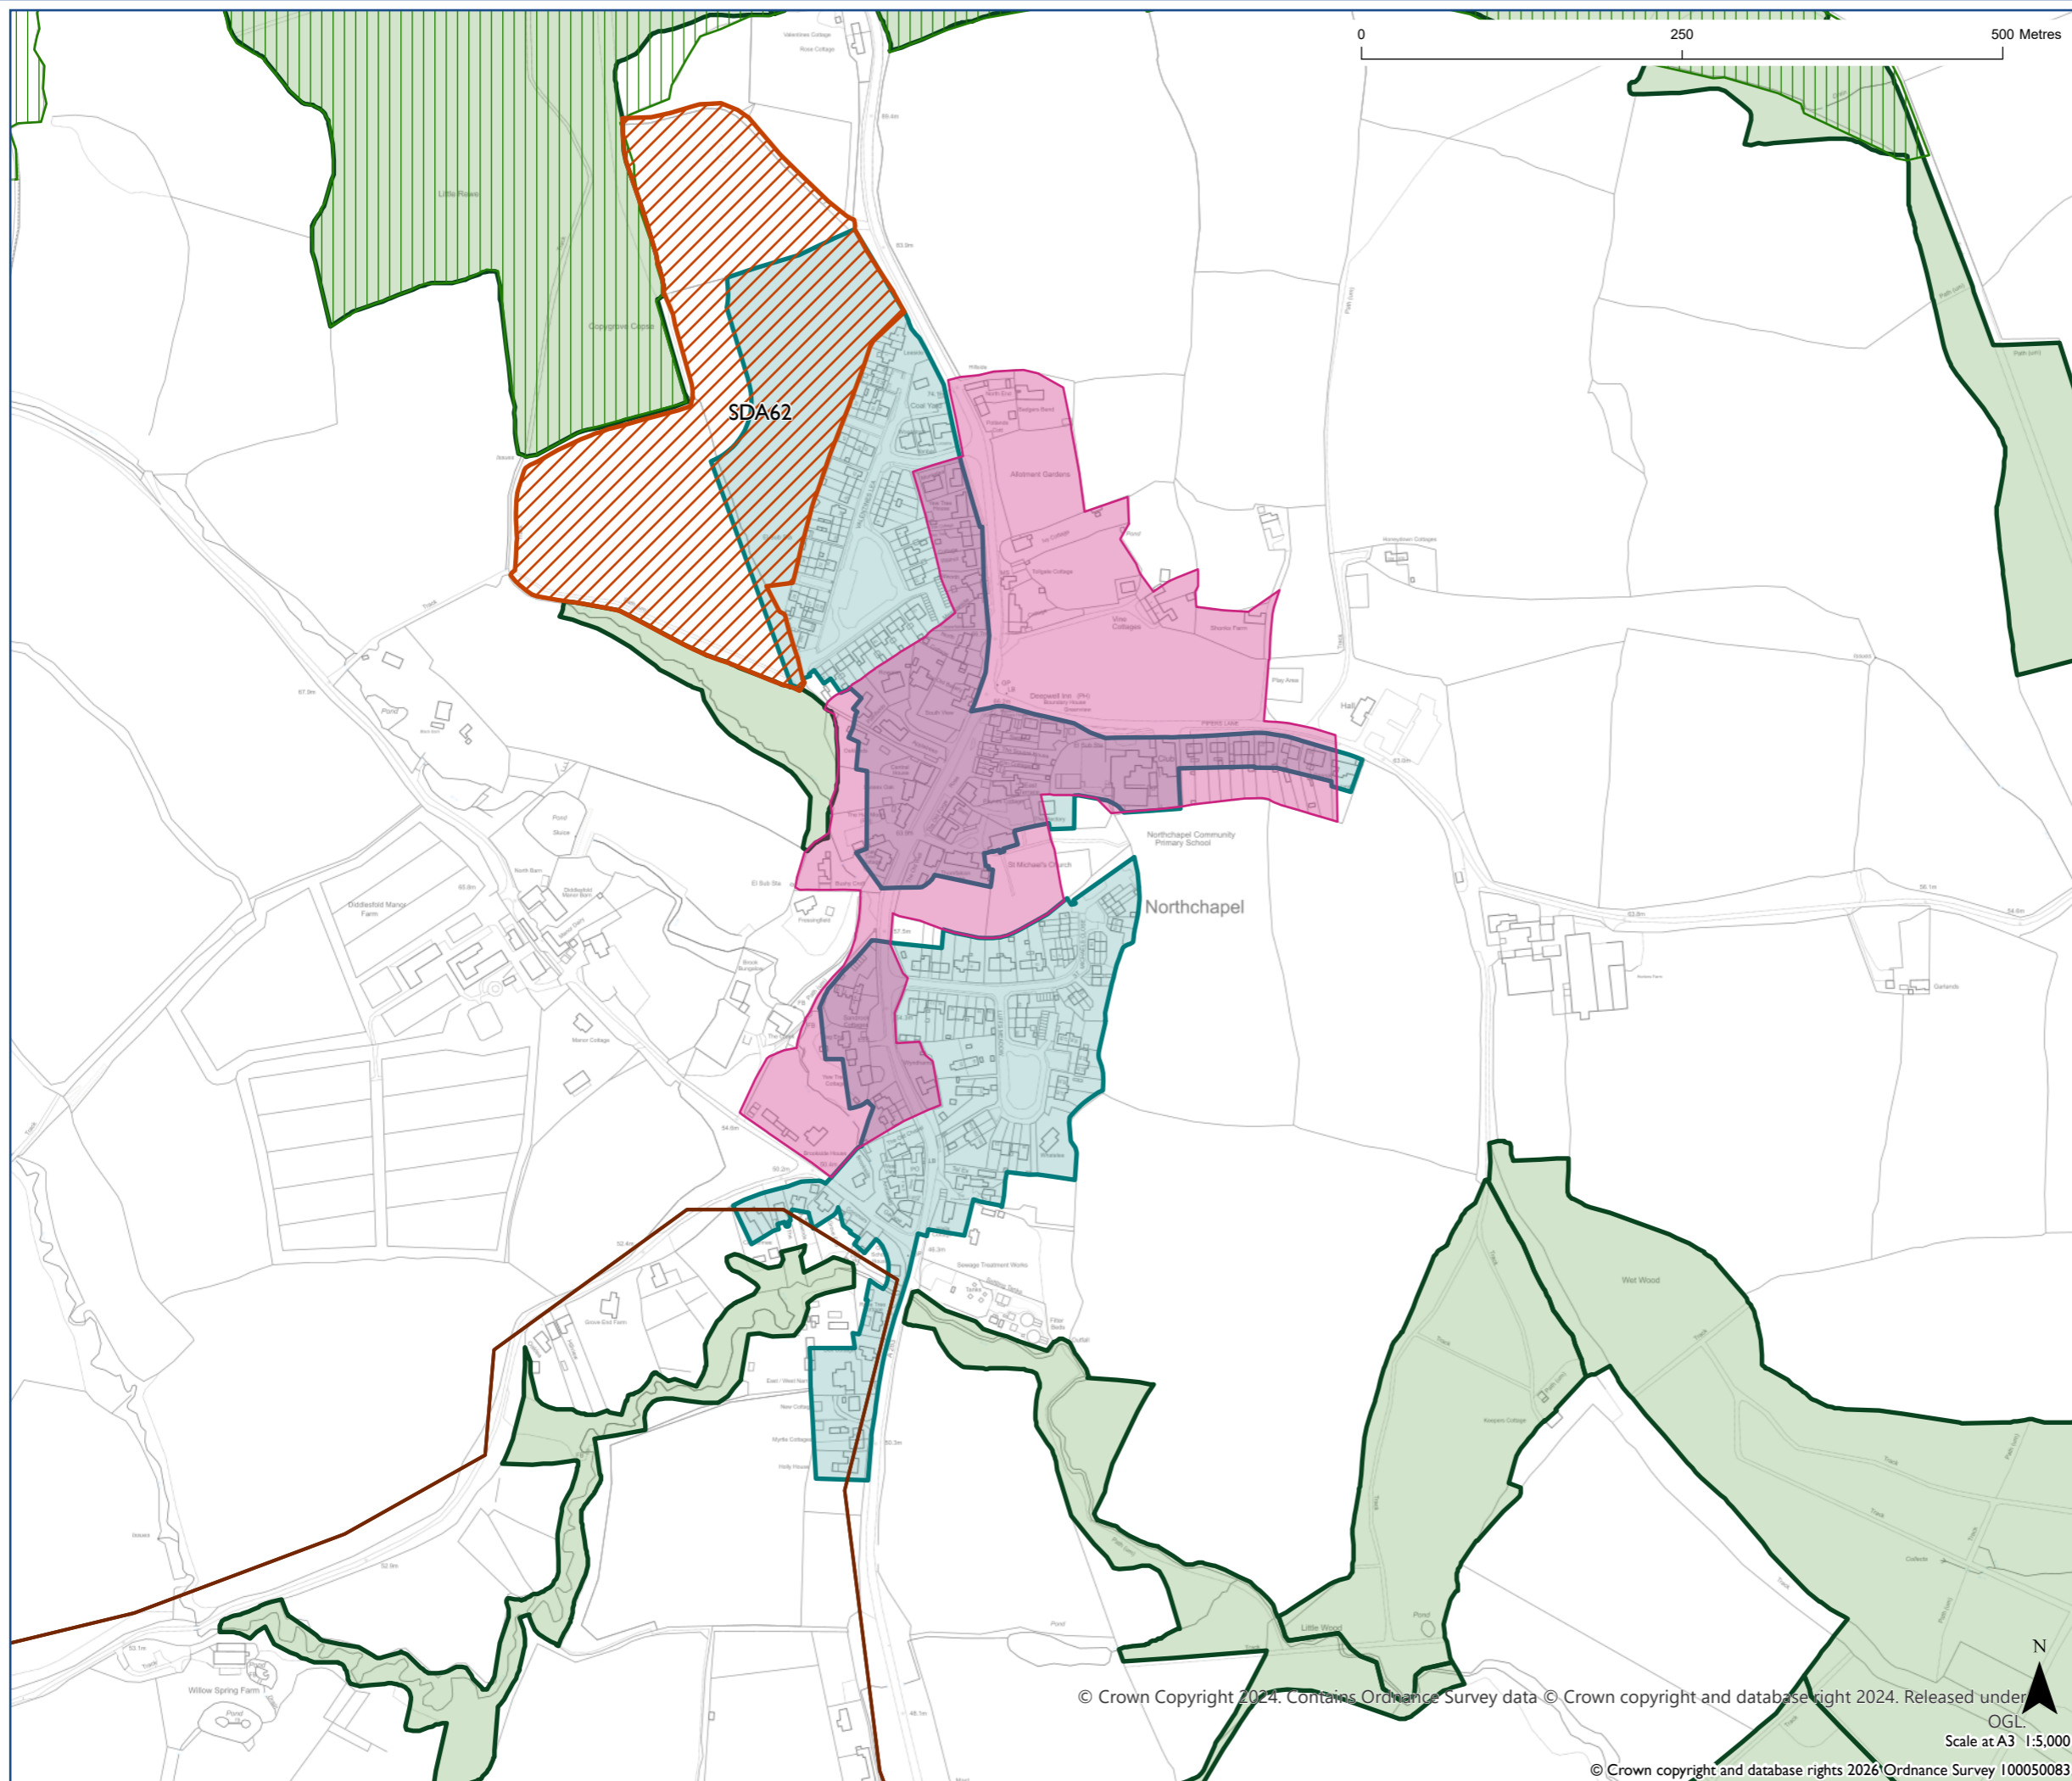

Proposed Submission South Downs  
Local Plan - Policies Map Inset:  
**Northchapel**

-  Settlement Boundary SDC2
-  Residential or Residential with other uses Allocation SDA I-80
-  Dark Night Sky Zone SDL5 (this area is within)
-  HRA Area SDN3 (this area is within)
-  International Nature Conservation Designation SDNI (where present)
-  National Nature Conservation Designation SDNI (where present)
-  Local Nature Conservation Designation SDNI (where present)
-  Irreplaceable Habitats SDNI
-  Conservation Area SDL8

**Map Notes:**

© Crown Copyright 2024. Contains Ordnance Survey data © Crown copyright and database right 2024. Released under OGL.

Scale at A3 1:5,000

© Crown copyright and database rights 2026 Ordnance Survey 100050083