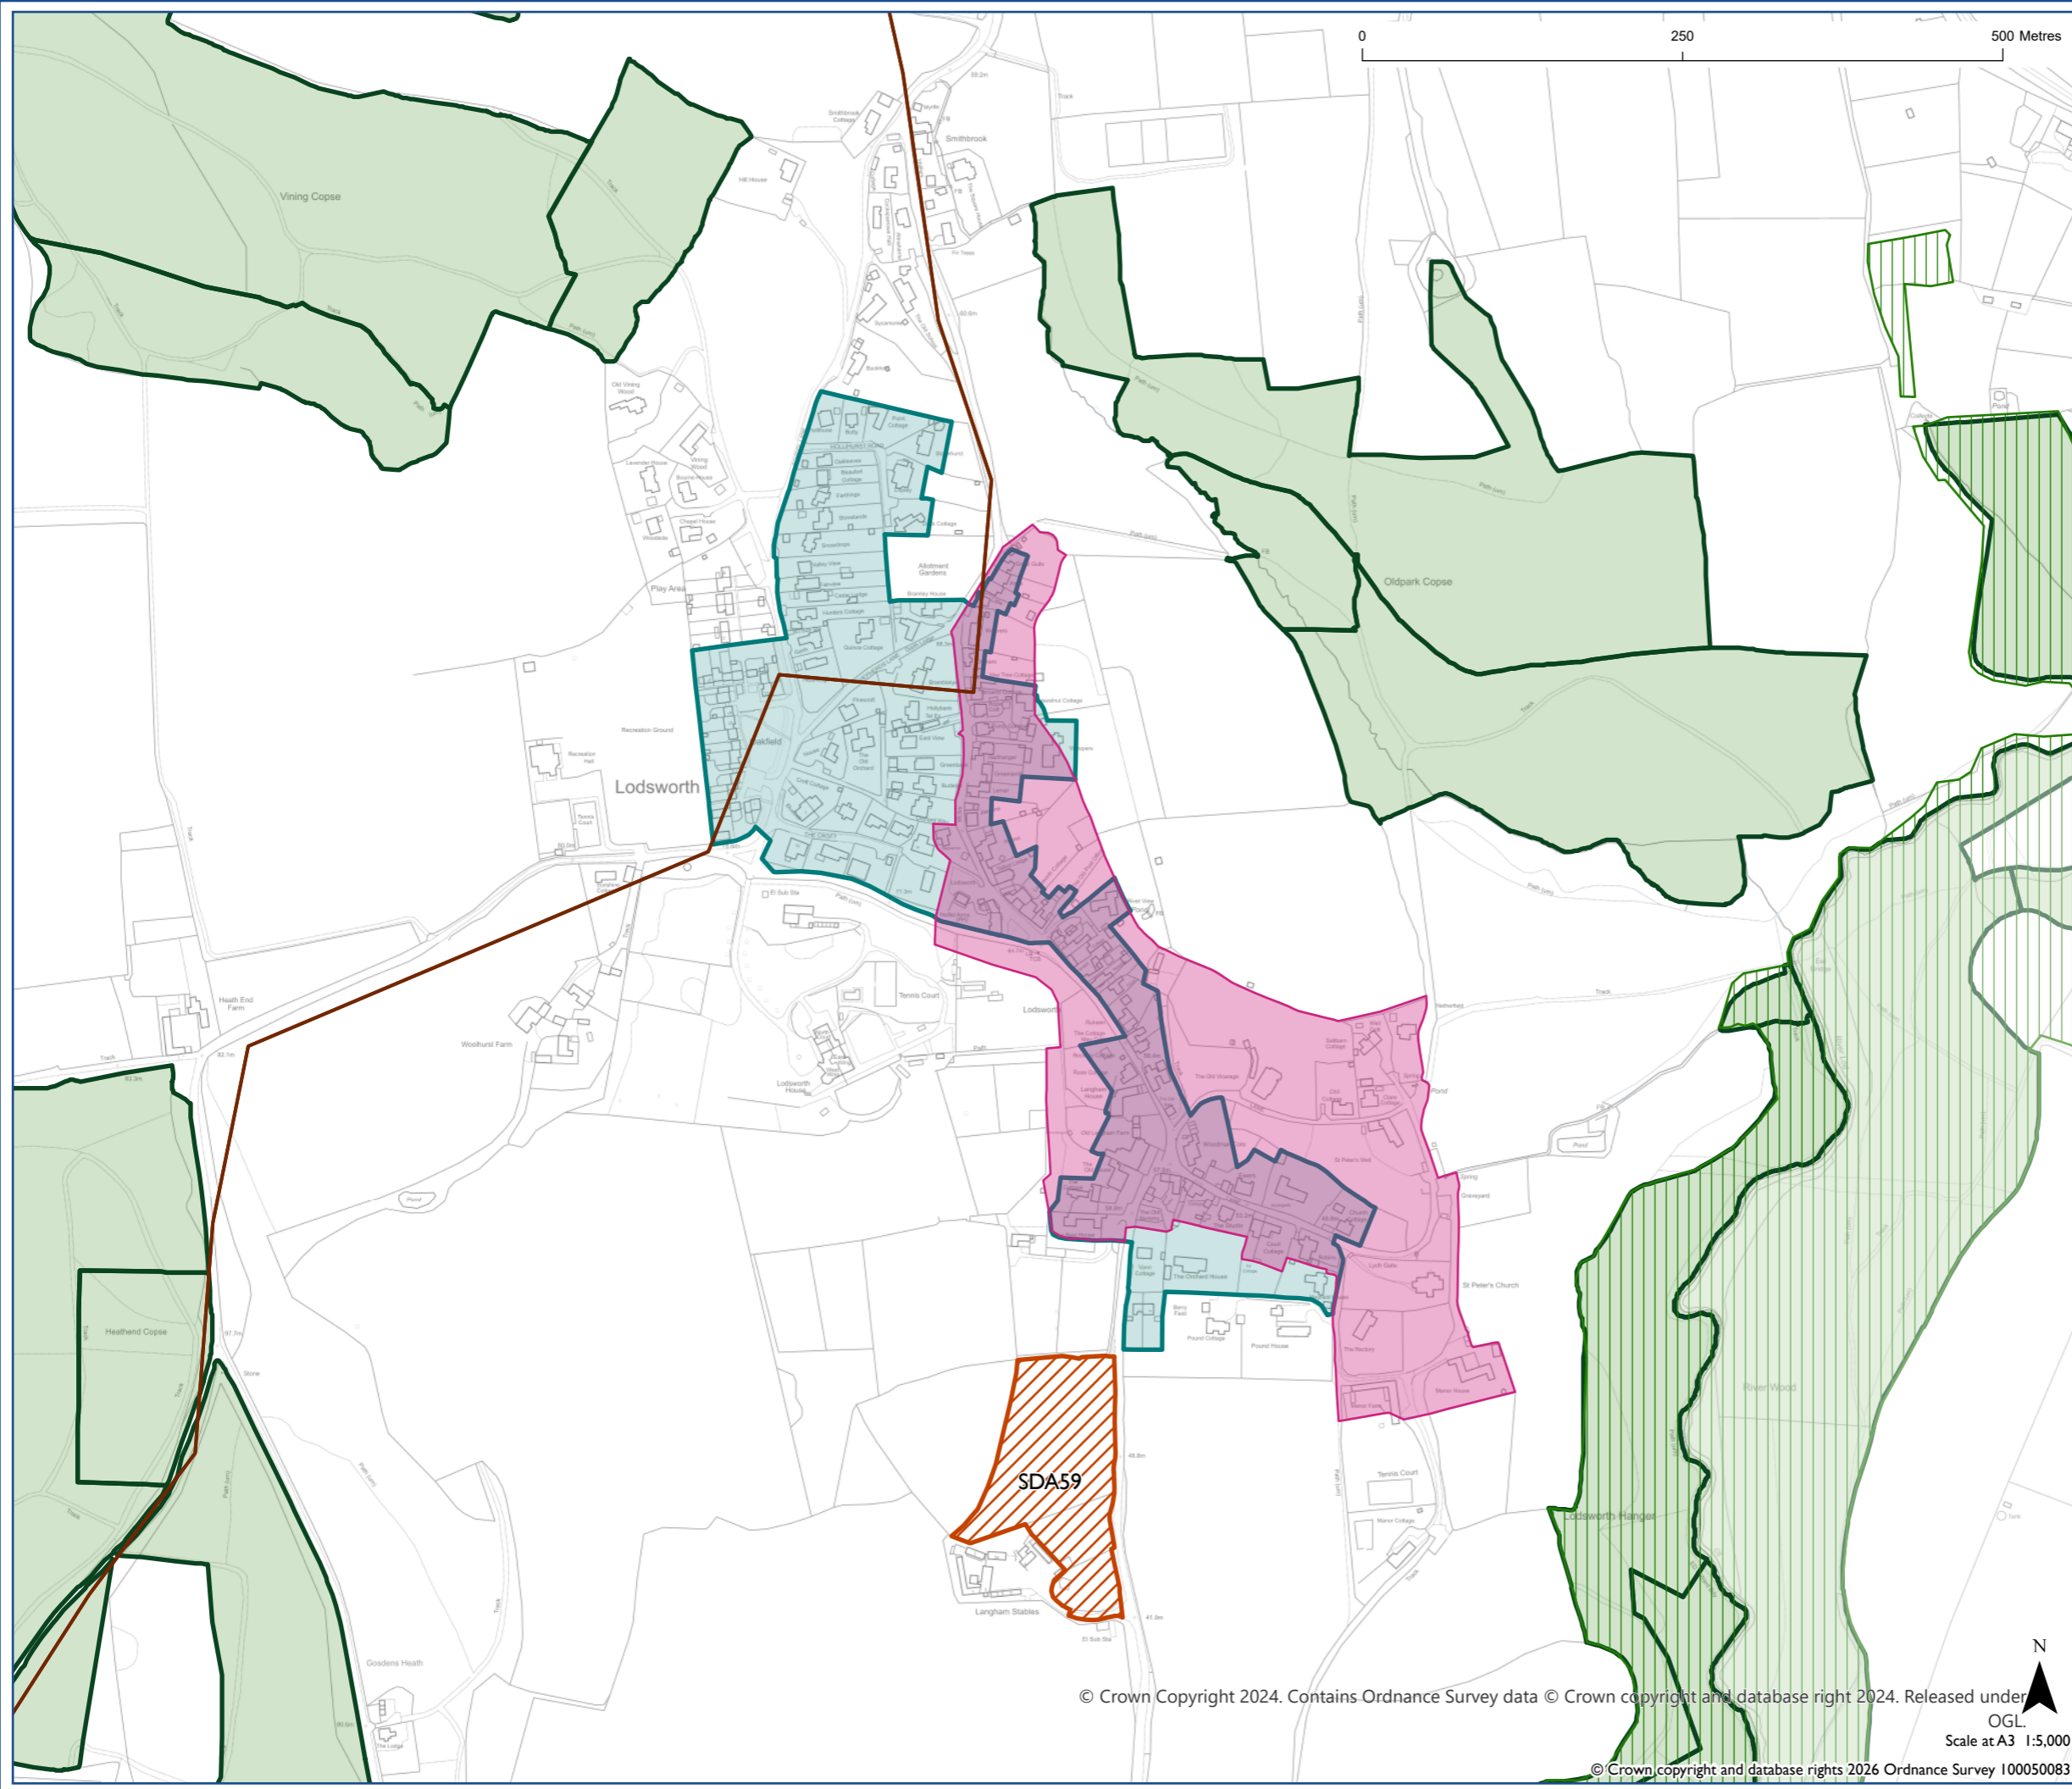

**Proposed Submission South Downs
Local Plan - Policies Map Inset:
Lodsworth**

-  Settlement Boundary SDC2
-  Residential or Residential with other uses Allocation SDA I-80
-  Dark Night Sky Zone SDL5 (this area is within)
-  HRA Area SDN3 (this area is within)
-  International Nature Conservation Designation SDNI (where present)
-  National Nature Conservation Designation SDNI (where present)
-  Local Nature Conservation Designation SDNI (where present)
-  Irreplaceable Habitats SDNI
-  Conservation Area SDL8

Map Notes: