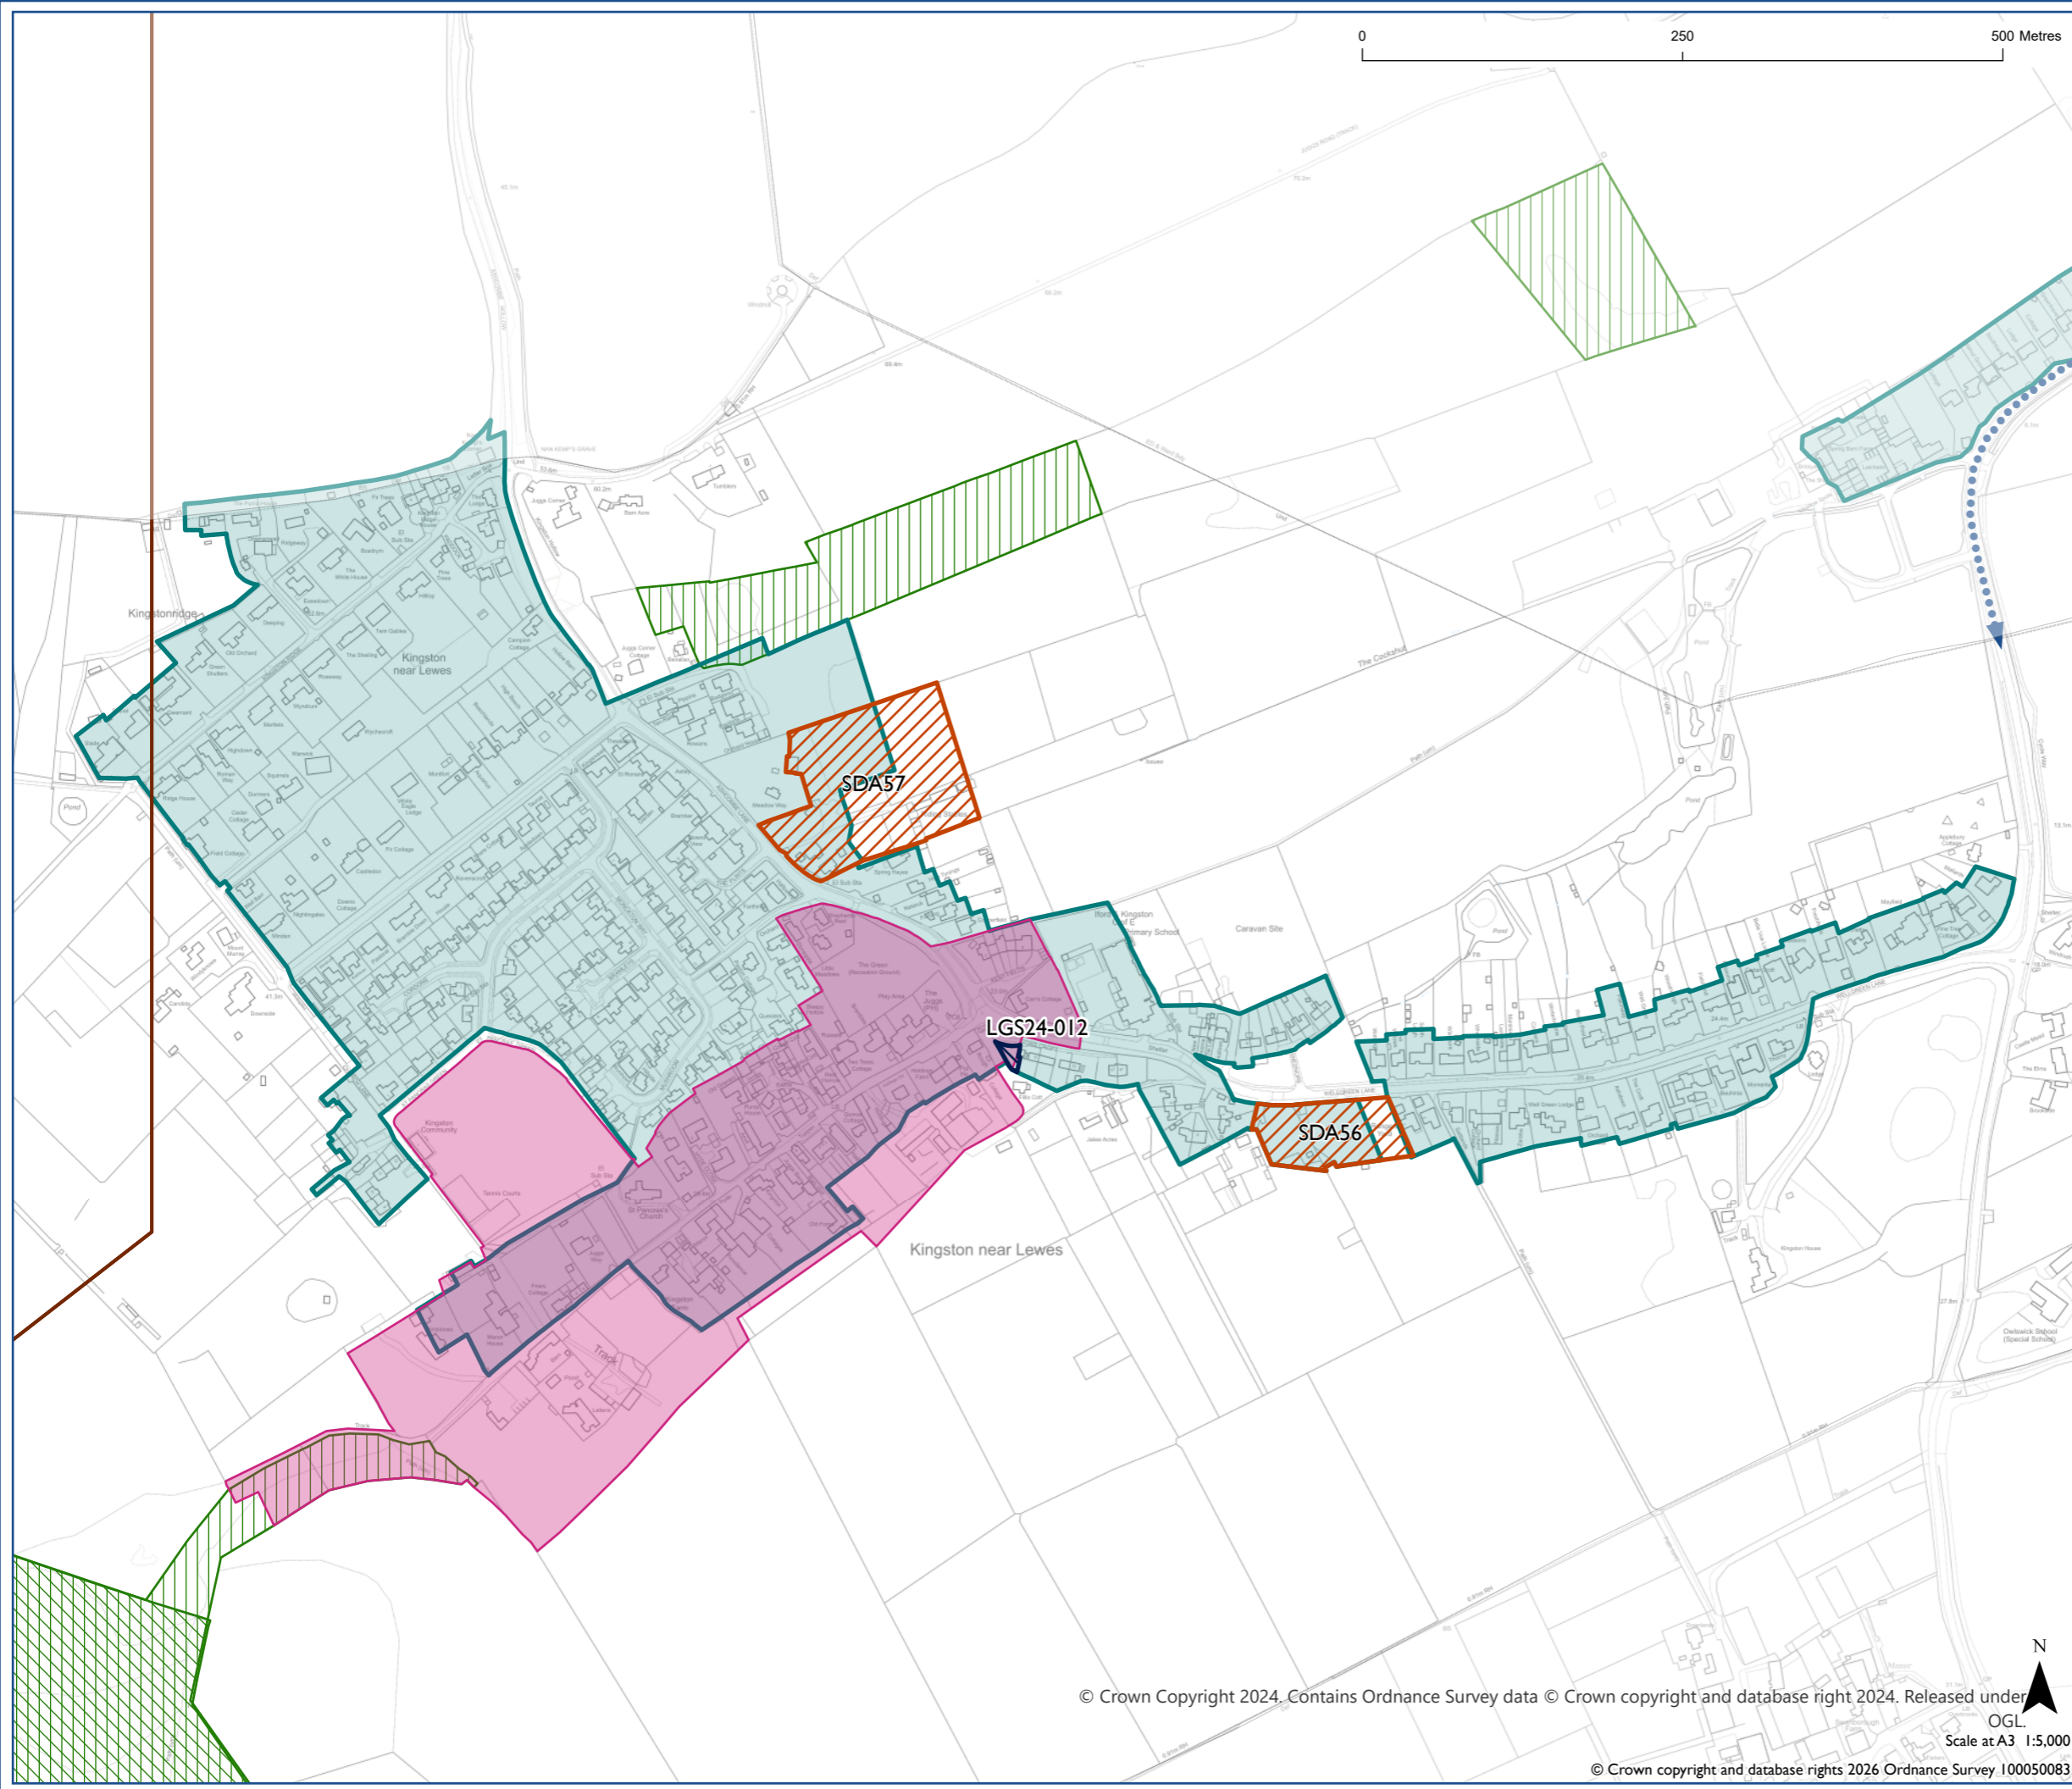

Proposed Submission South Downs
Local Plan - Policies Map Inset:
Kingston near Lewes

-  Settlement Boundary SDC2
-  Residential or Residential with other uses Allocation SDA I-80
-  Local Green Space SDG4
-  Dark Night Sky Zone SDL5 (this area is within)
-  NDP Strengthen Cycle Network - SS1 & 2
-  International Nature Conservation Designation SDNI (where present)
-  National Nature Conservation Designation SDNI (where present)
-  Local Nature Conservation Designation SDNI (where present)
-  Conservation Area SDL8

Map Notes: