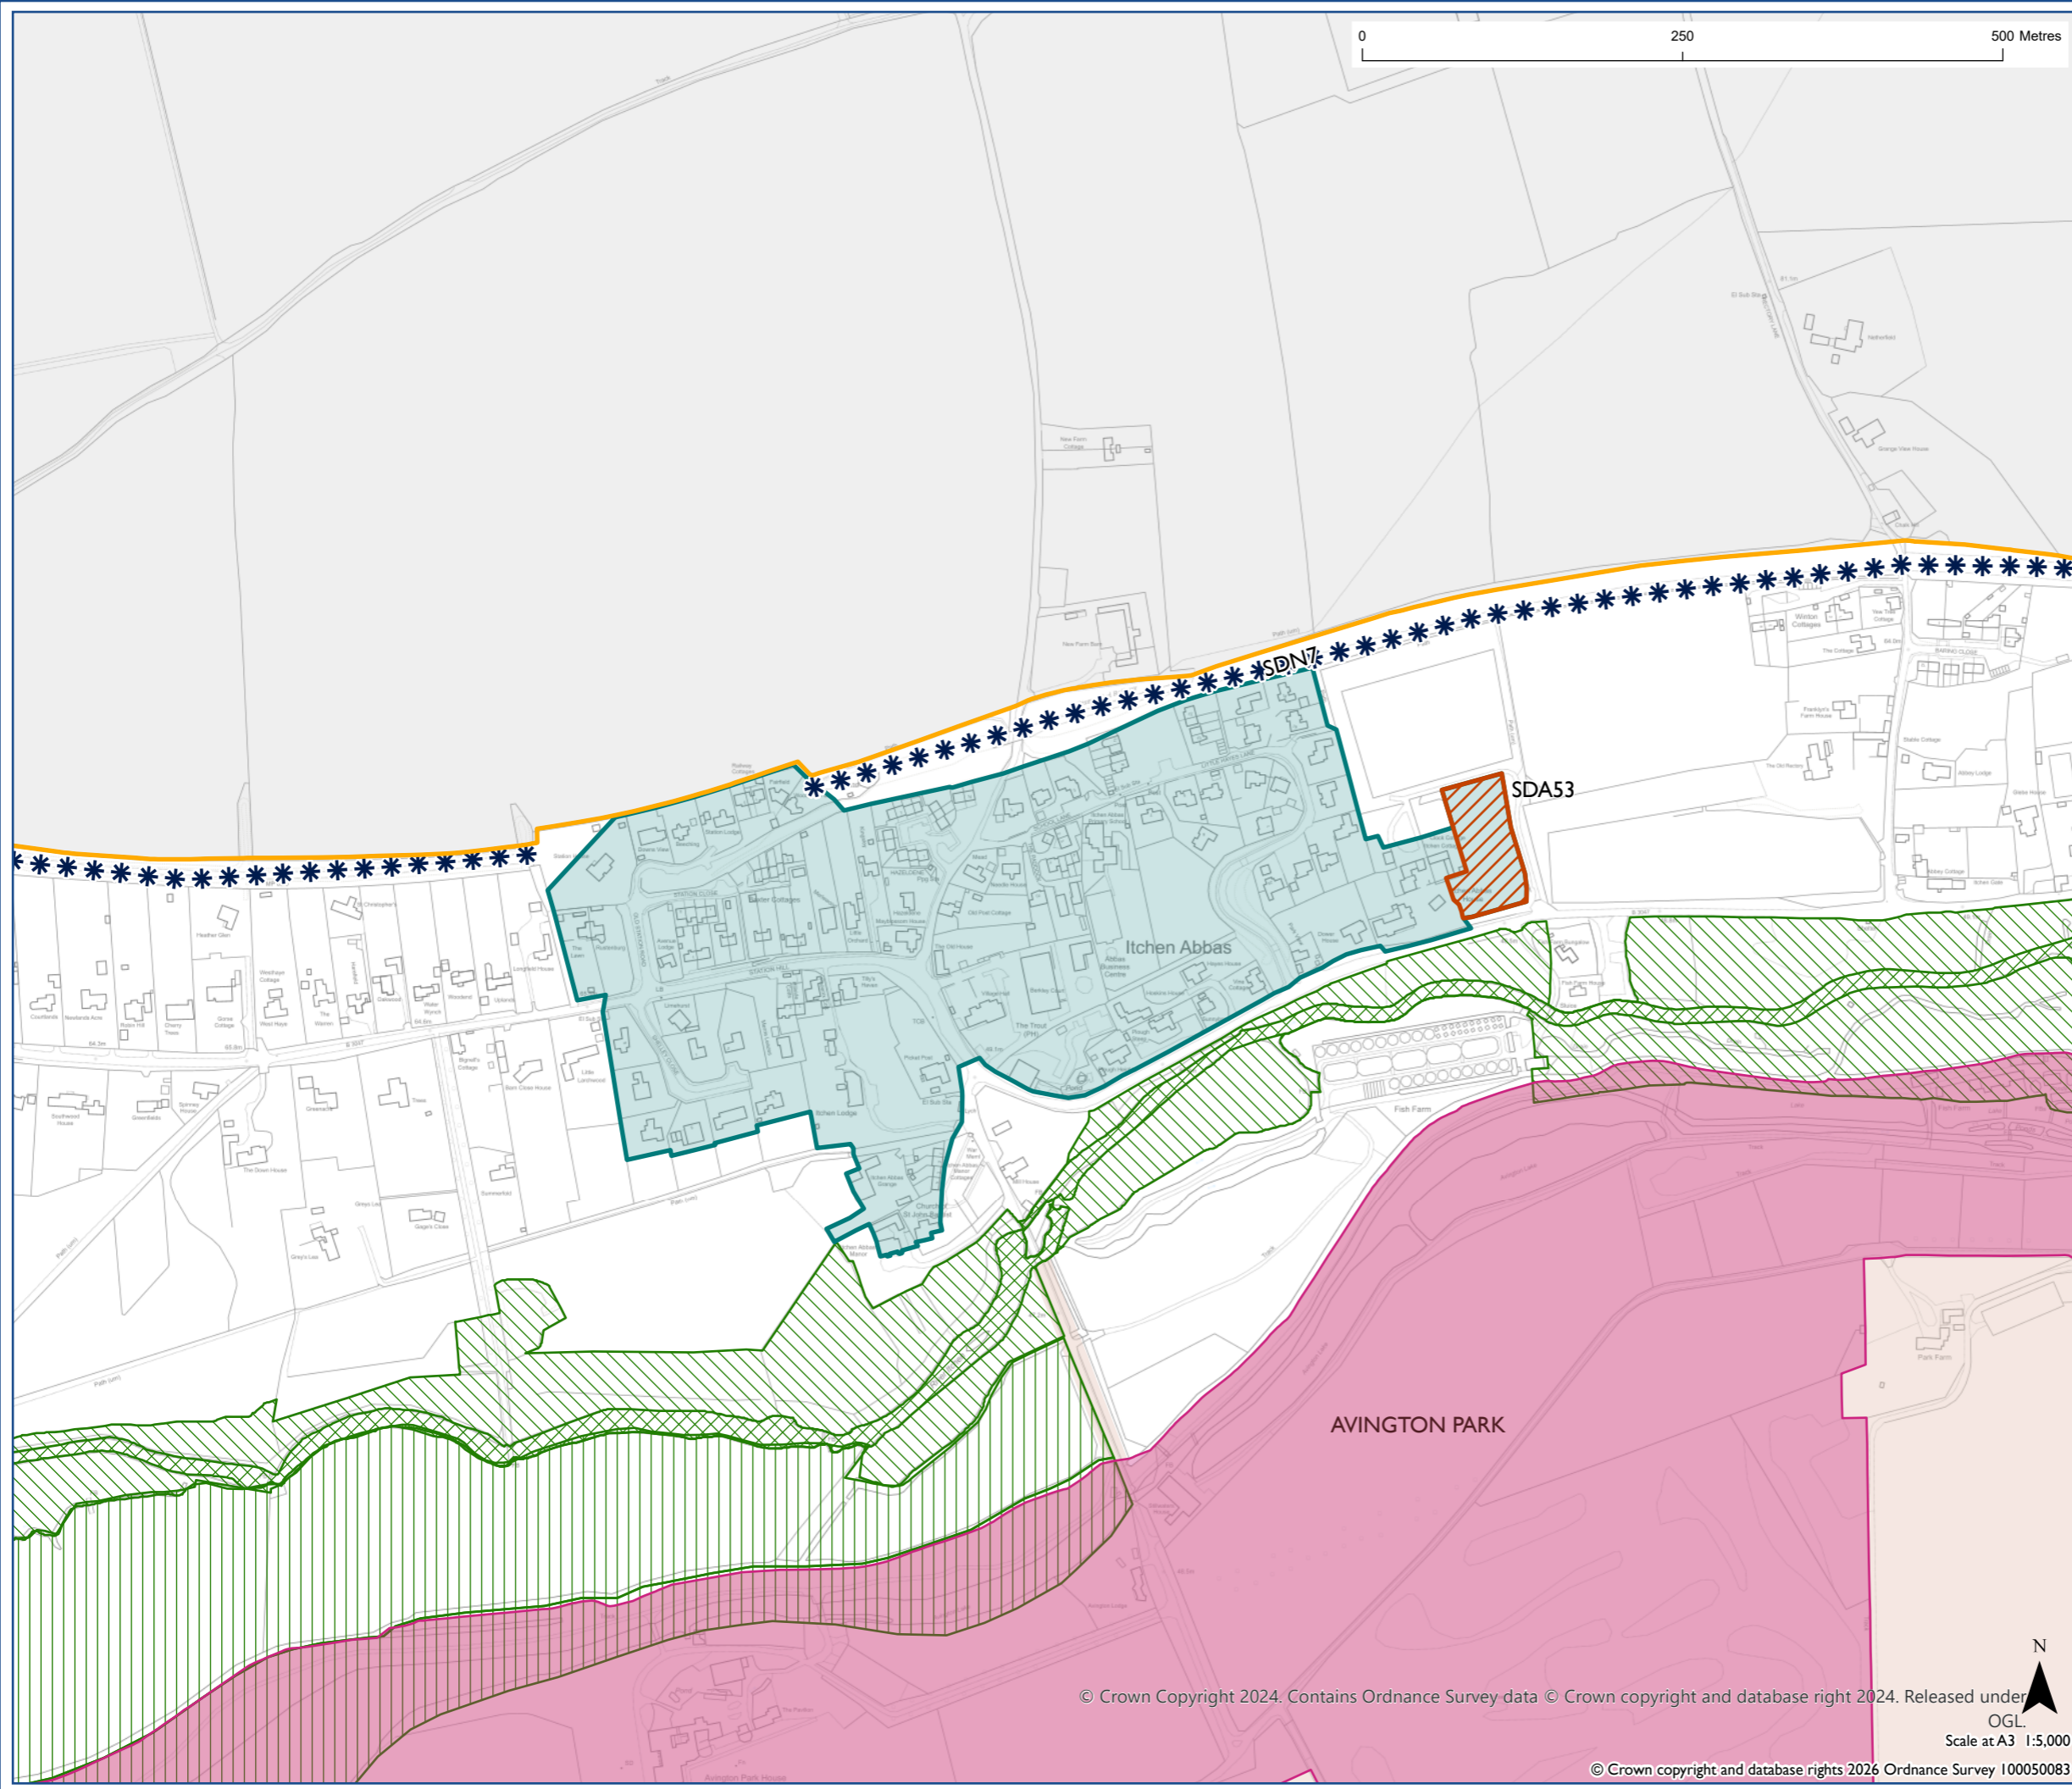

Proposed Submission South Downs
Local Plan - Policies Map Inset:
Itchen Abbas

-  Settlement Boundary SDC2
-  Residential or Residential with other uses Allocation SDA I-80
-  Safeguarded Former Railway Line SDT2
-  Dark Night Sky Zone SDL5 (this area is within)
-  HRA Area SDN7 (this area is within)
-  International Nature Conservation Designation SDNI (where present)
-  National Nature Conservation Designation SDNI (where present)
-  Local Nature Conservation Designation SDNI (where present)
-  Conservation Area SDL8
-  Registered Park and Garden SDL6
-  SDNPA Boundary

Map Notes: