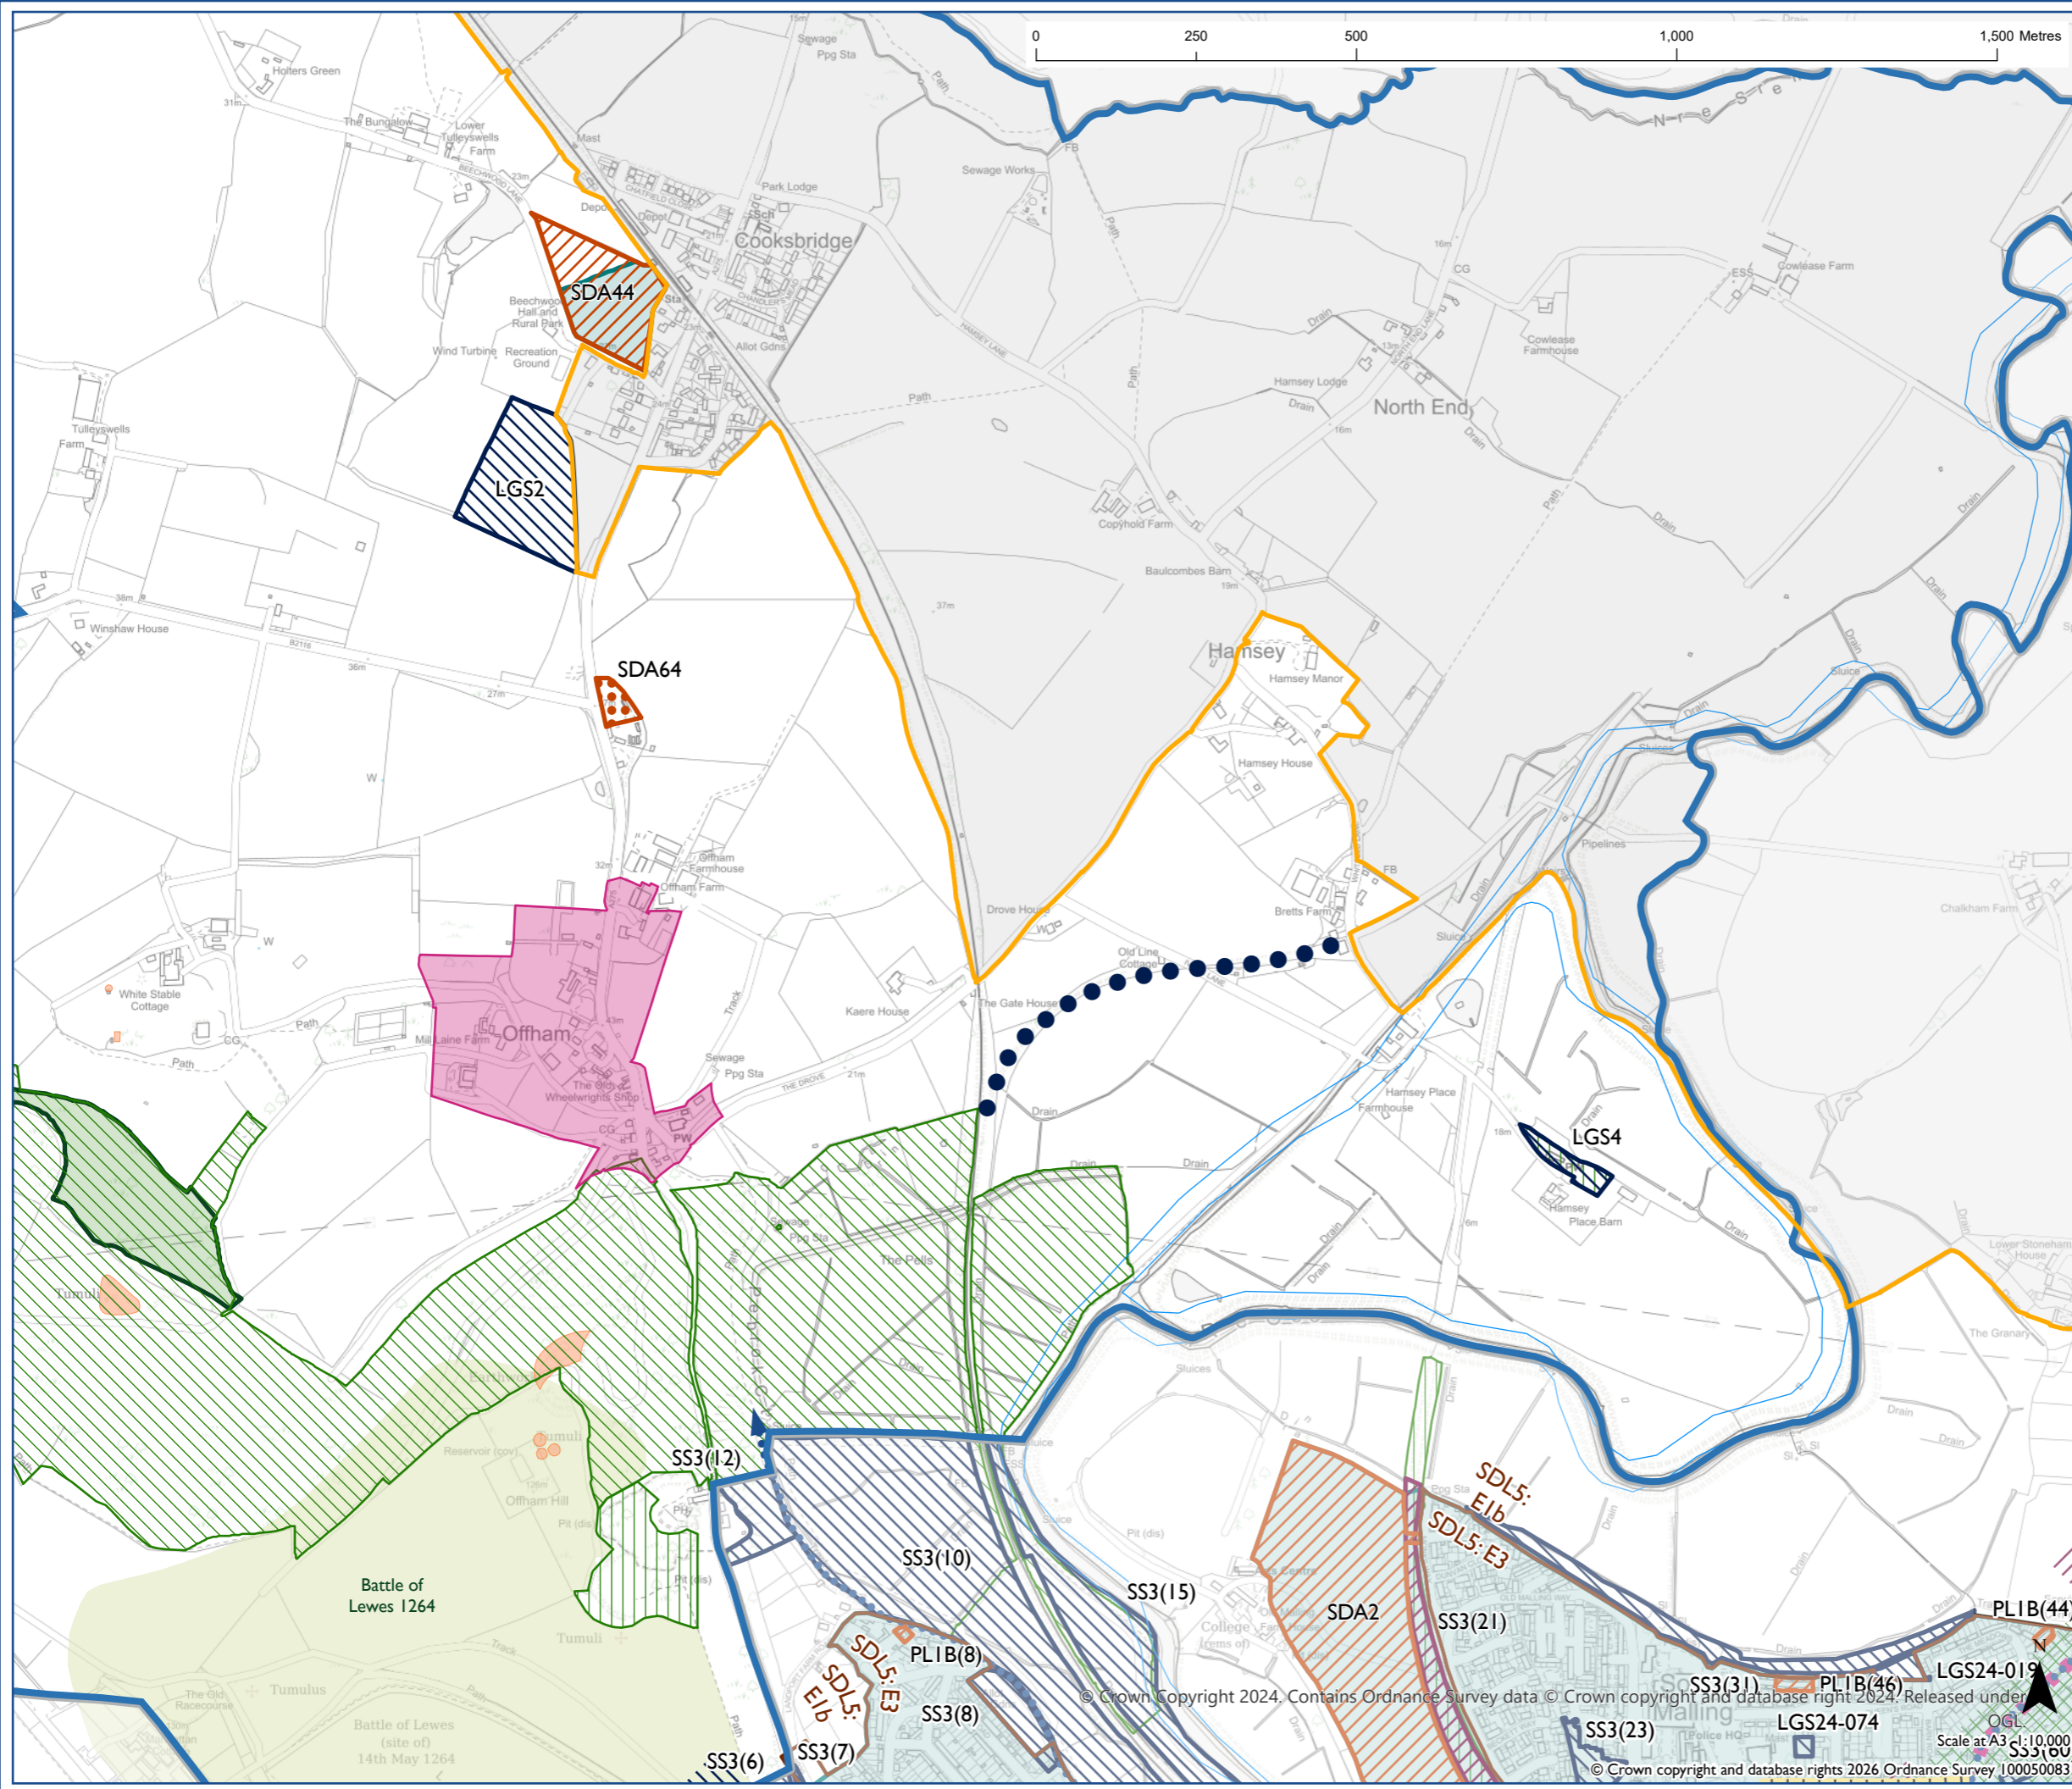

**Proposed Submission South Downs
Local Plan - Policies Map Inset:
Hamsey**

Including Hamsey NDP Made 14 July 2016
(incorporates Offham)

-  NDP Designated Boundary (where shown)
-  Settlement Boundary SDC2
-  Gypsy and Traveller Allocation SDA1-80
-  Residential or Residential with other uses Allocation SDA1-80
-  Safeguarded Corridor SDT2
-  Dark Night Sky Zone SDL5 (this area is within)
-  NDP Local Green Space - LGS2, LGS4
-  International Nature Conservation Designation SDNI (where present)
-  National Nature Conservation Designation SDNI (where present)
-  Local Nature Conservation Designation SDNI (where present)
-  Irreplaceable Habitats SDNI
-  Conservation Area SDL8

Map Notes:
NDP allocations and designations to the south of Hamsey have been determined by the Lewes NDP.