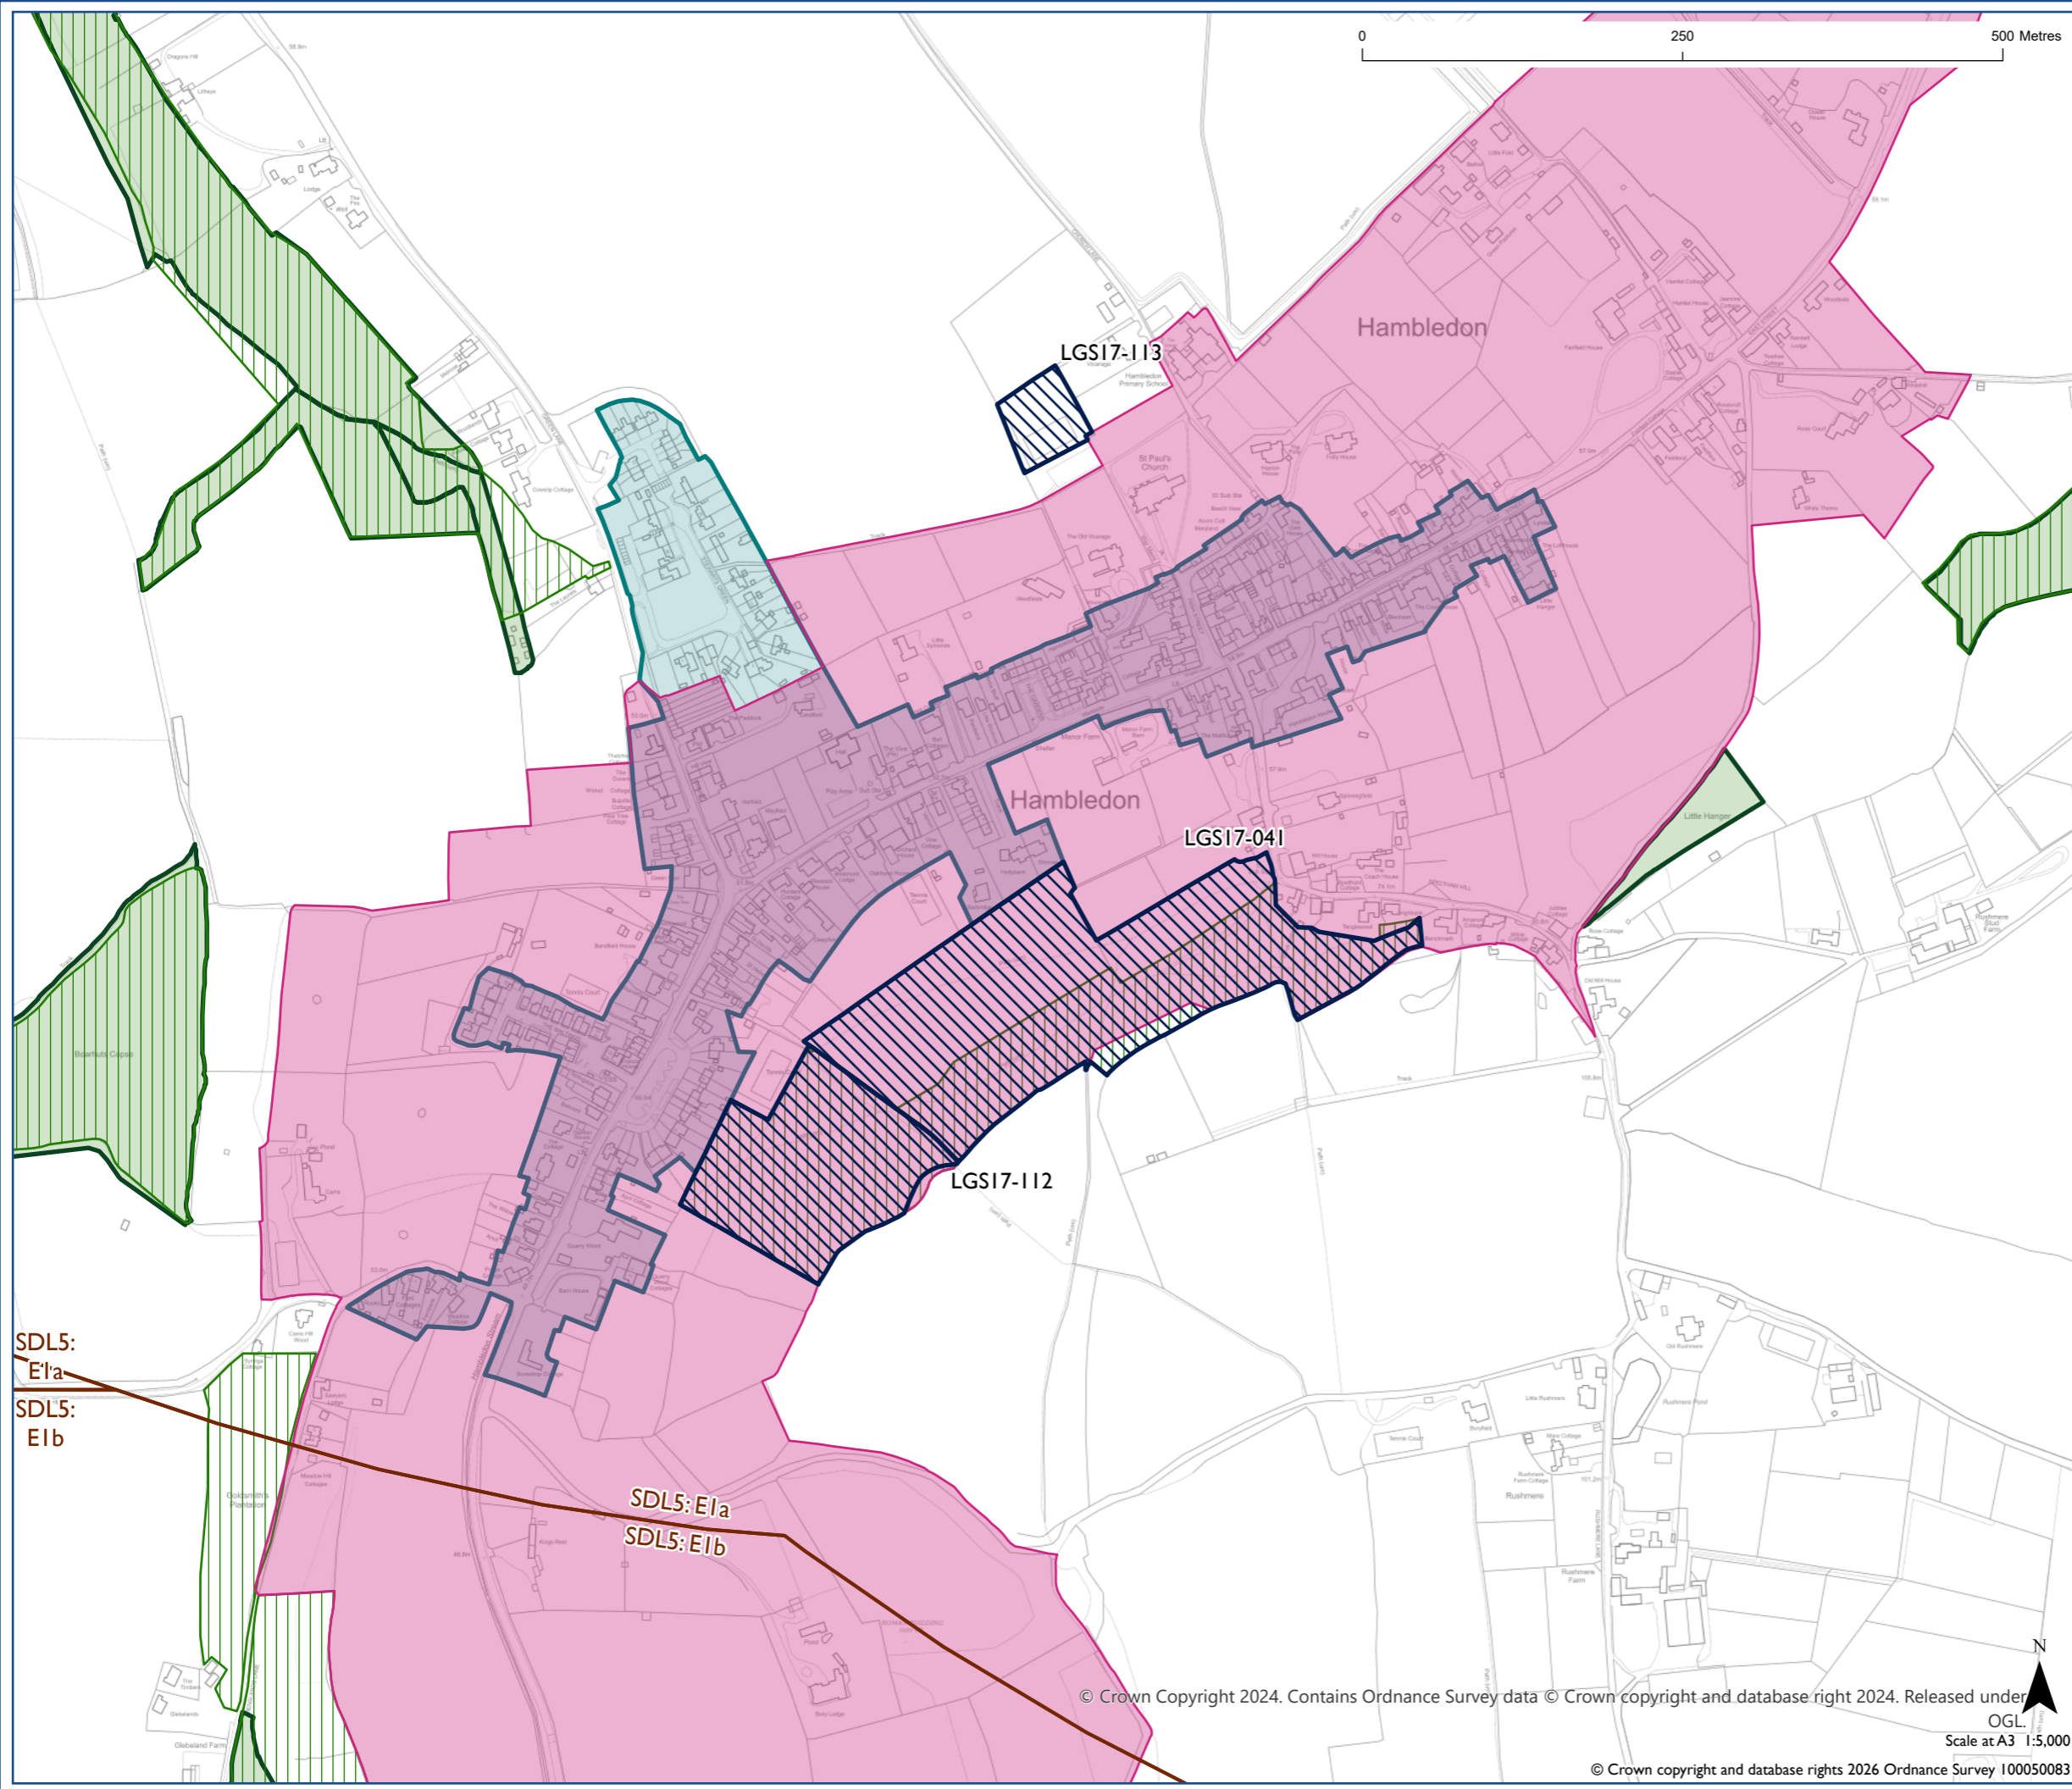

Proposed Submission South Downs  
Local Plan - Policies Map Inset:  
**Hambleton**

-  Settlement Boundary SDC2
-  Local Green Space SDG4
-  Dark Night Sky Zone SDL5 (this area is within)
-  HRA Area SDN7 (this area is within)
-  International Nature Conservation Designation SDNI (where present)
-  National Nature Conservation Designation SDNI (where present)
-  Local Nature Conservation Designation SDNI (where present)
-  Irreplaceable Habitats SDNI
-  Conservation Area SDL8

SDL5:  
E1a  
SDL5:  
E1b

SDL5: E1a  
SDL5: E1b

**Map Notes:**